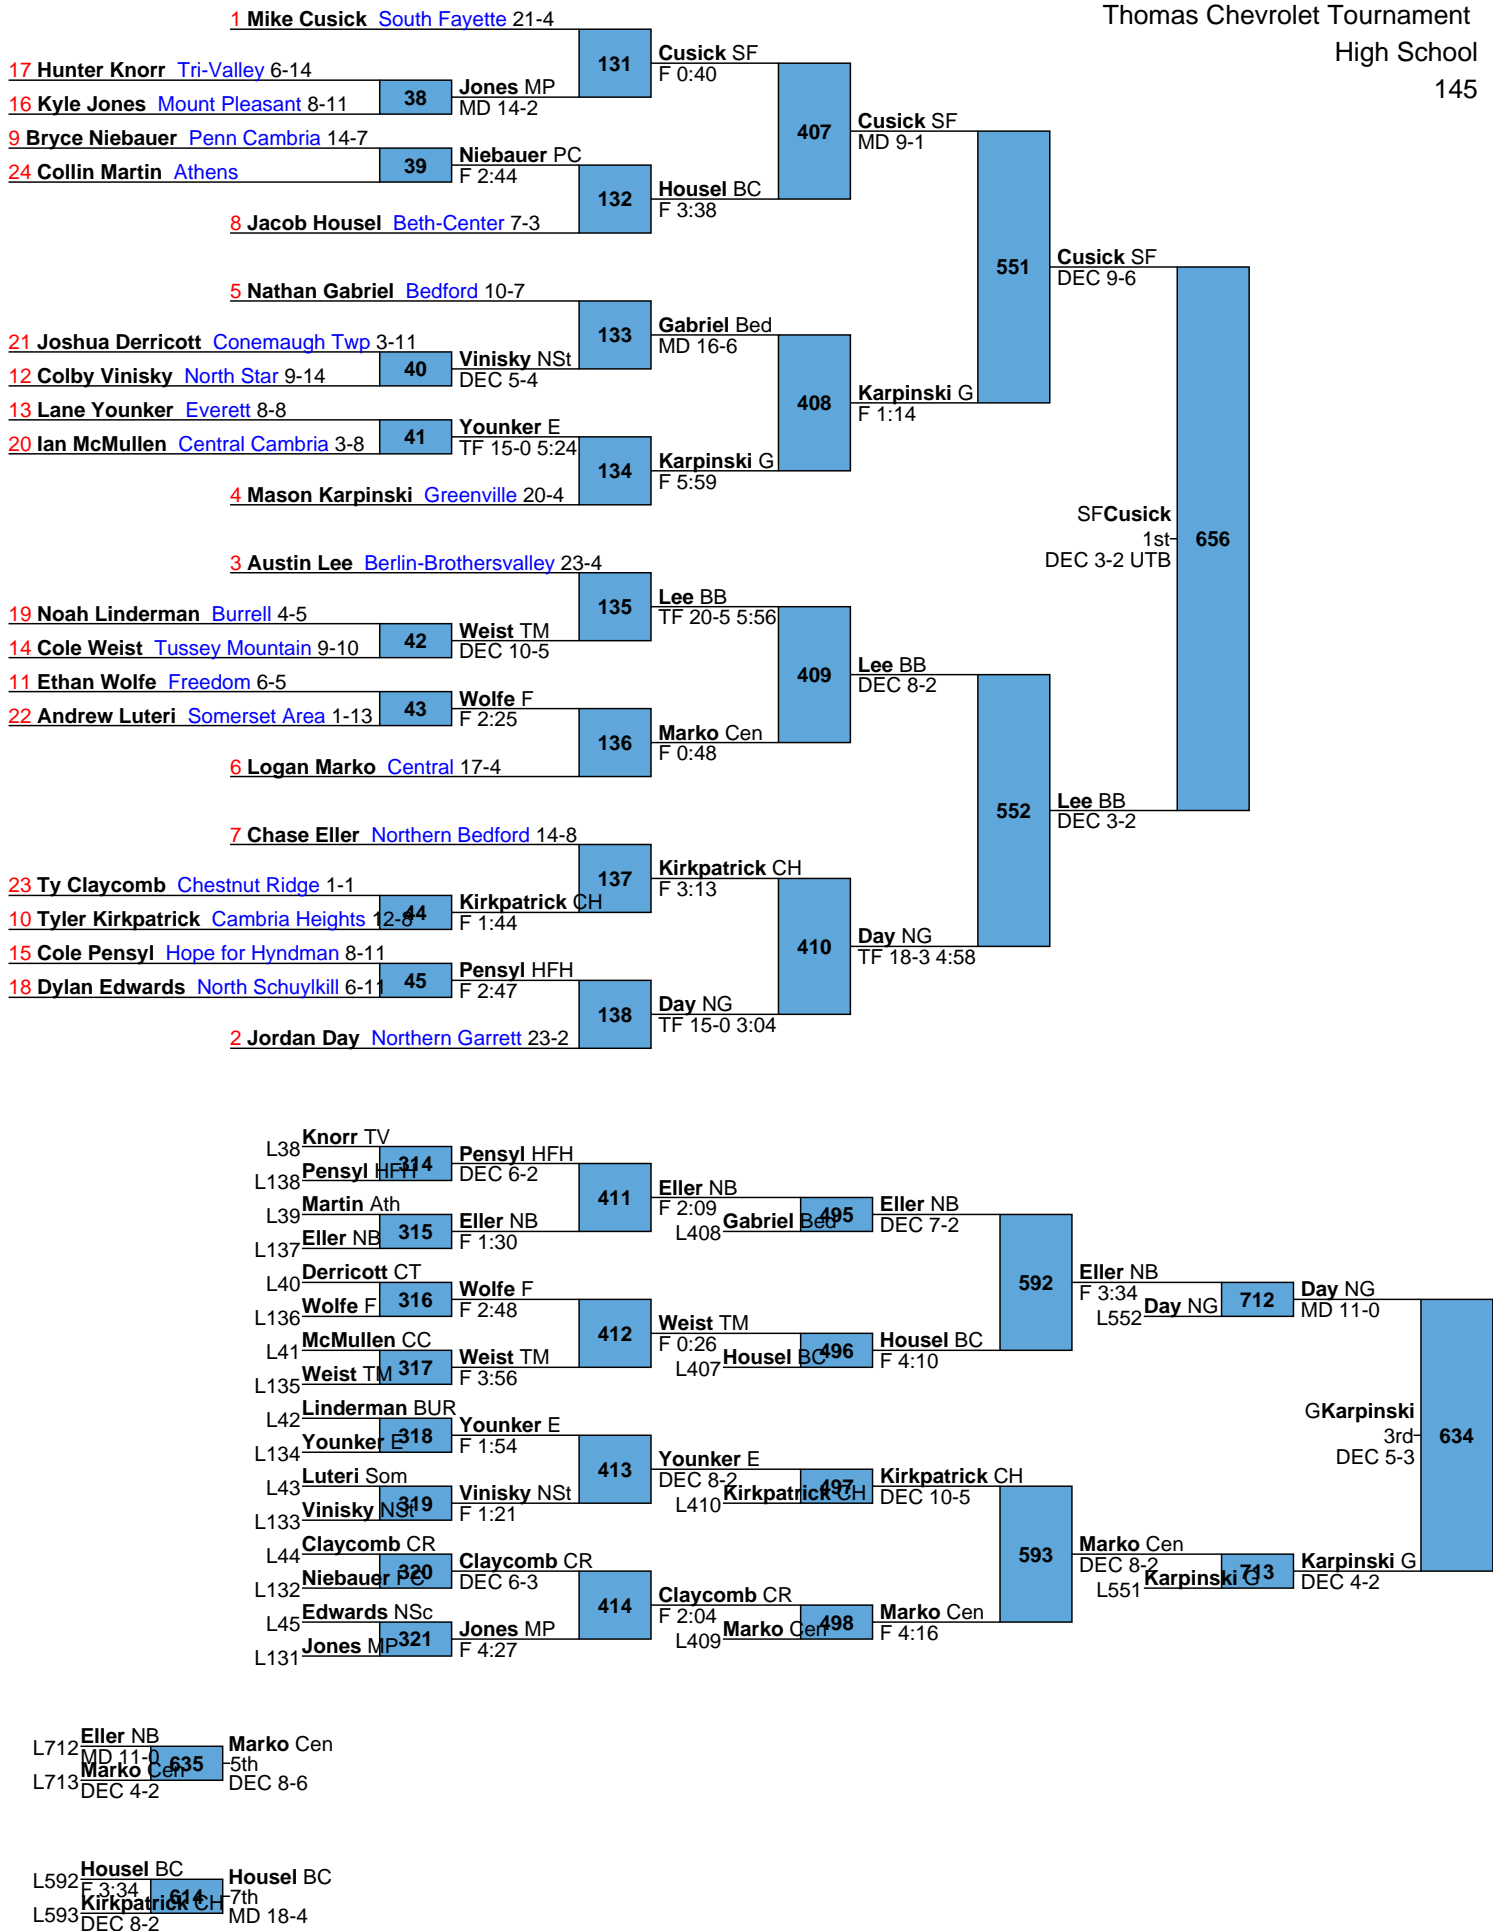

L700 Crouch Cen DEC 6-0  
L701 Valovchik BUR 5th TF 18-2 4:59

L580 Locke NSc DEC 4-2  
L581 Poarch Ath F 0:59  
Locke NSc 7th MD 21-8

L702 Simmons CH DEC 2-0  
L703 Blough NSt DEC 1-0  
Simmons CH 5th DEC 2-0

L582 Smeltzer G F 1:43  
L583 Shaffer BB MD 16-5  
Shaffer BB 7th DEC 2-0

L710 **Brinsky SF** DEC 9-2 vs L711 **Washic CC** 5th DEC 8-2

L590 **Bilonick JM** DEC 12-7 vs L591 **Sweat Ath** 7th F 3:31

L718 Krause Mey  
F 0:37  
Mele BUR  
L719 Mele BUR  
DEC 5-0

Mele BUR  
5th  
DEC 7-6

L598 Mowry NB  
DEC 4-2  
Walker JM  
L599 Walker JM  
DEF 2:38

Mowry NB  
7th  
DEF