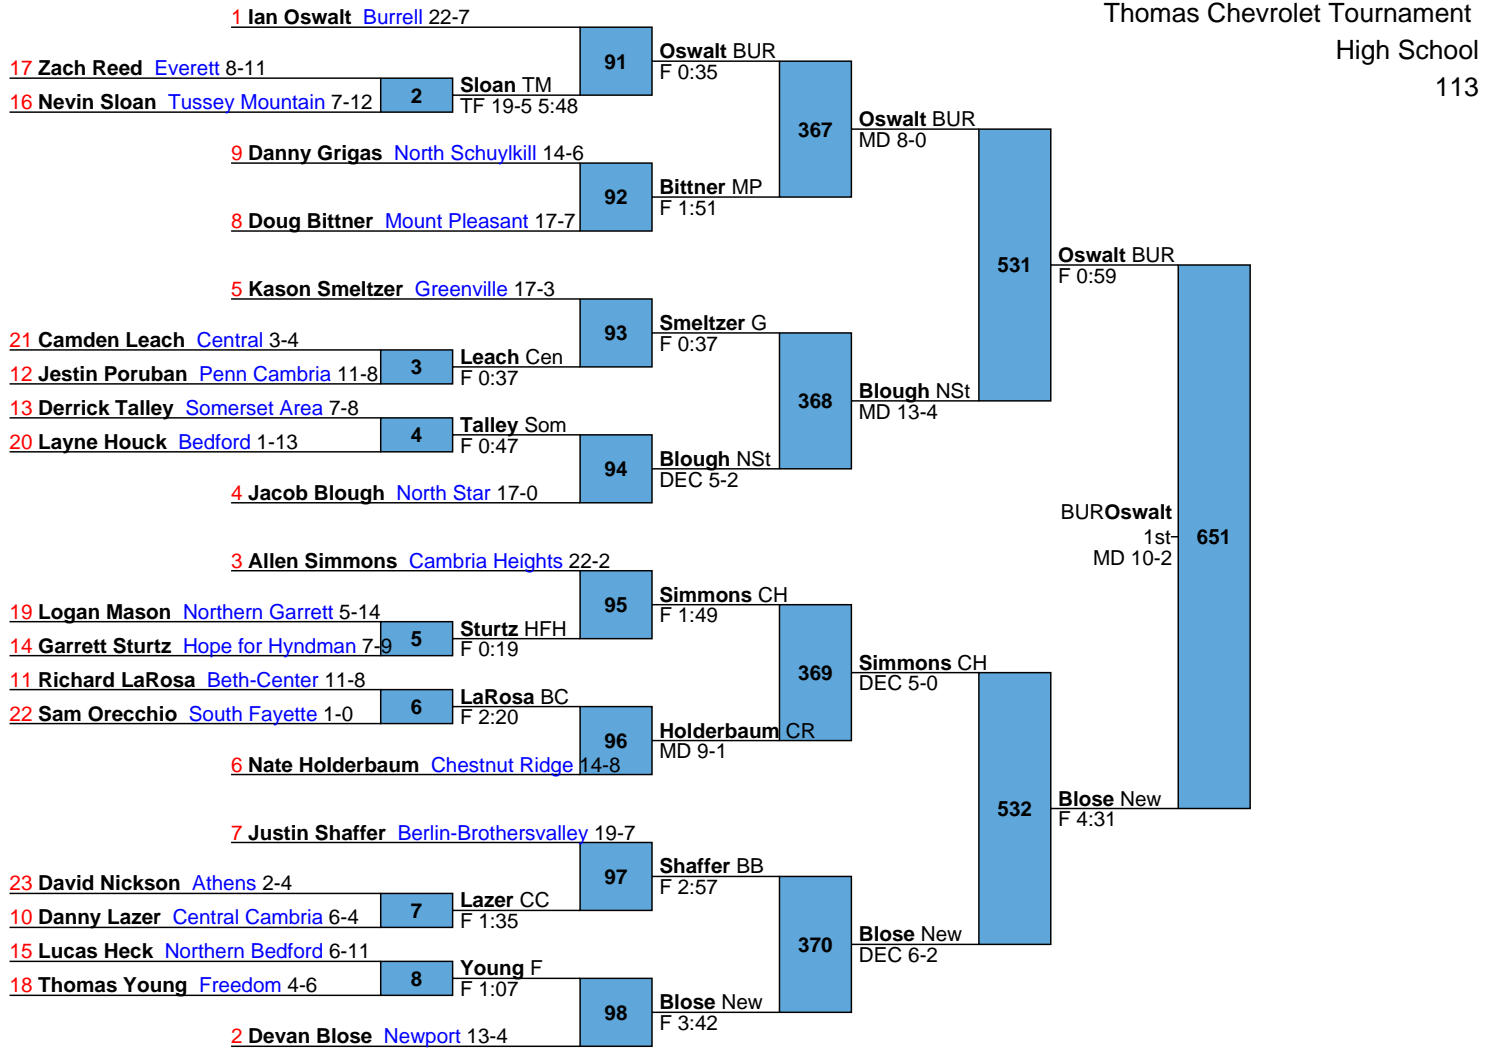

L700 Crouch Cen DEC 6-0  
L701 Valovchik BUR 5th TF 18-2 4:59

L580 Locke NSc DEC 4-2  
L581 Poarch Ath F 0:59  
Locke NSc 7th MD 21-8

L702 Simmons CH DEC 2-0  
L703 Blough NSt DEC 1-0  
Simmons CH 5th DEC 2-0

L582 Smeltzer G F 1:43  
L583 Shaffer BB MD 16-5  
Shaffer BB 7th DEC 2-0

L710 **Brinsky SF** DEC 9-2 vs L711 **Washic CC** 5th DEC 8-2

L590 **Bilonick JM** DEC 12-7 vs L591 **Sweat Ath** 7th F 3:31

L718 Krause Mey  
F 0:37  
Mele BUR  
L719 Mele BUR  
DEC 5-0

Mele BUR  
5th  
DEC 7-6

L598 Mowry NB  
DEC 4-2  
Walker JM  
L599 Walker JM  
DEF 2:38

Mowry NB  
7th  
DEF