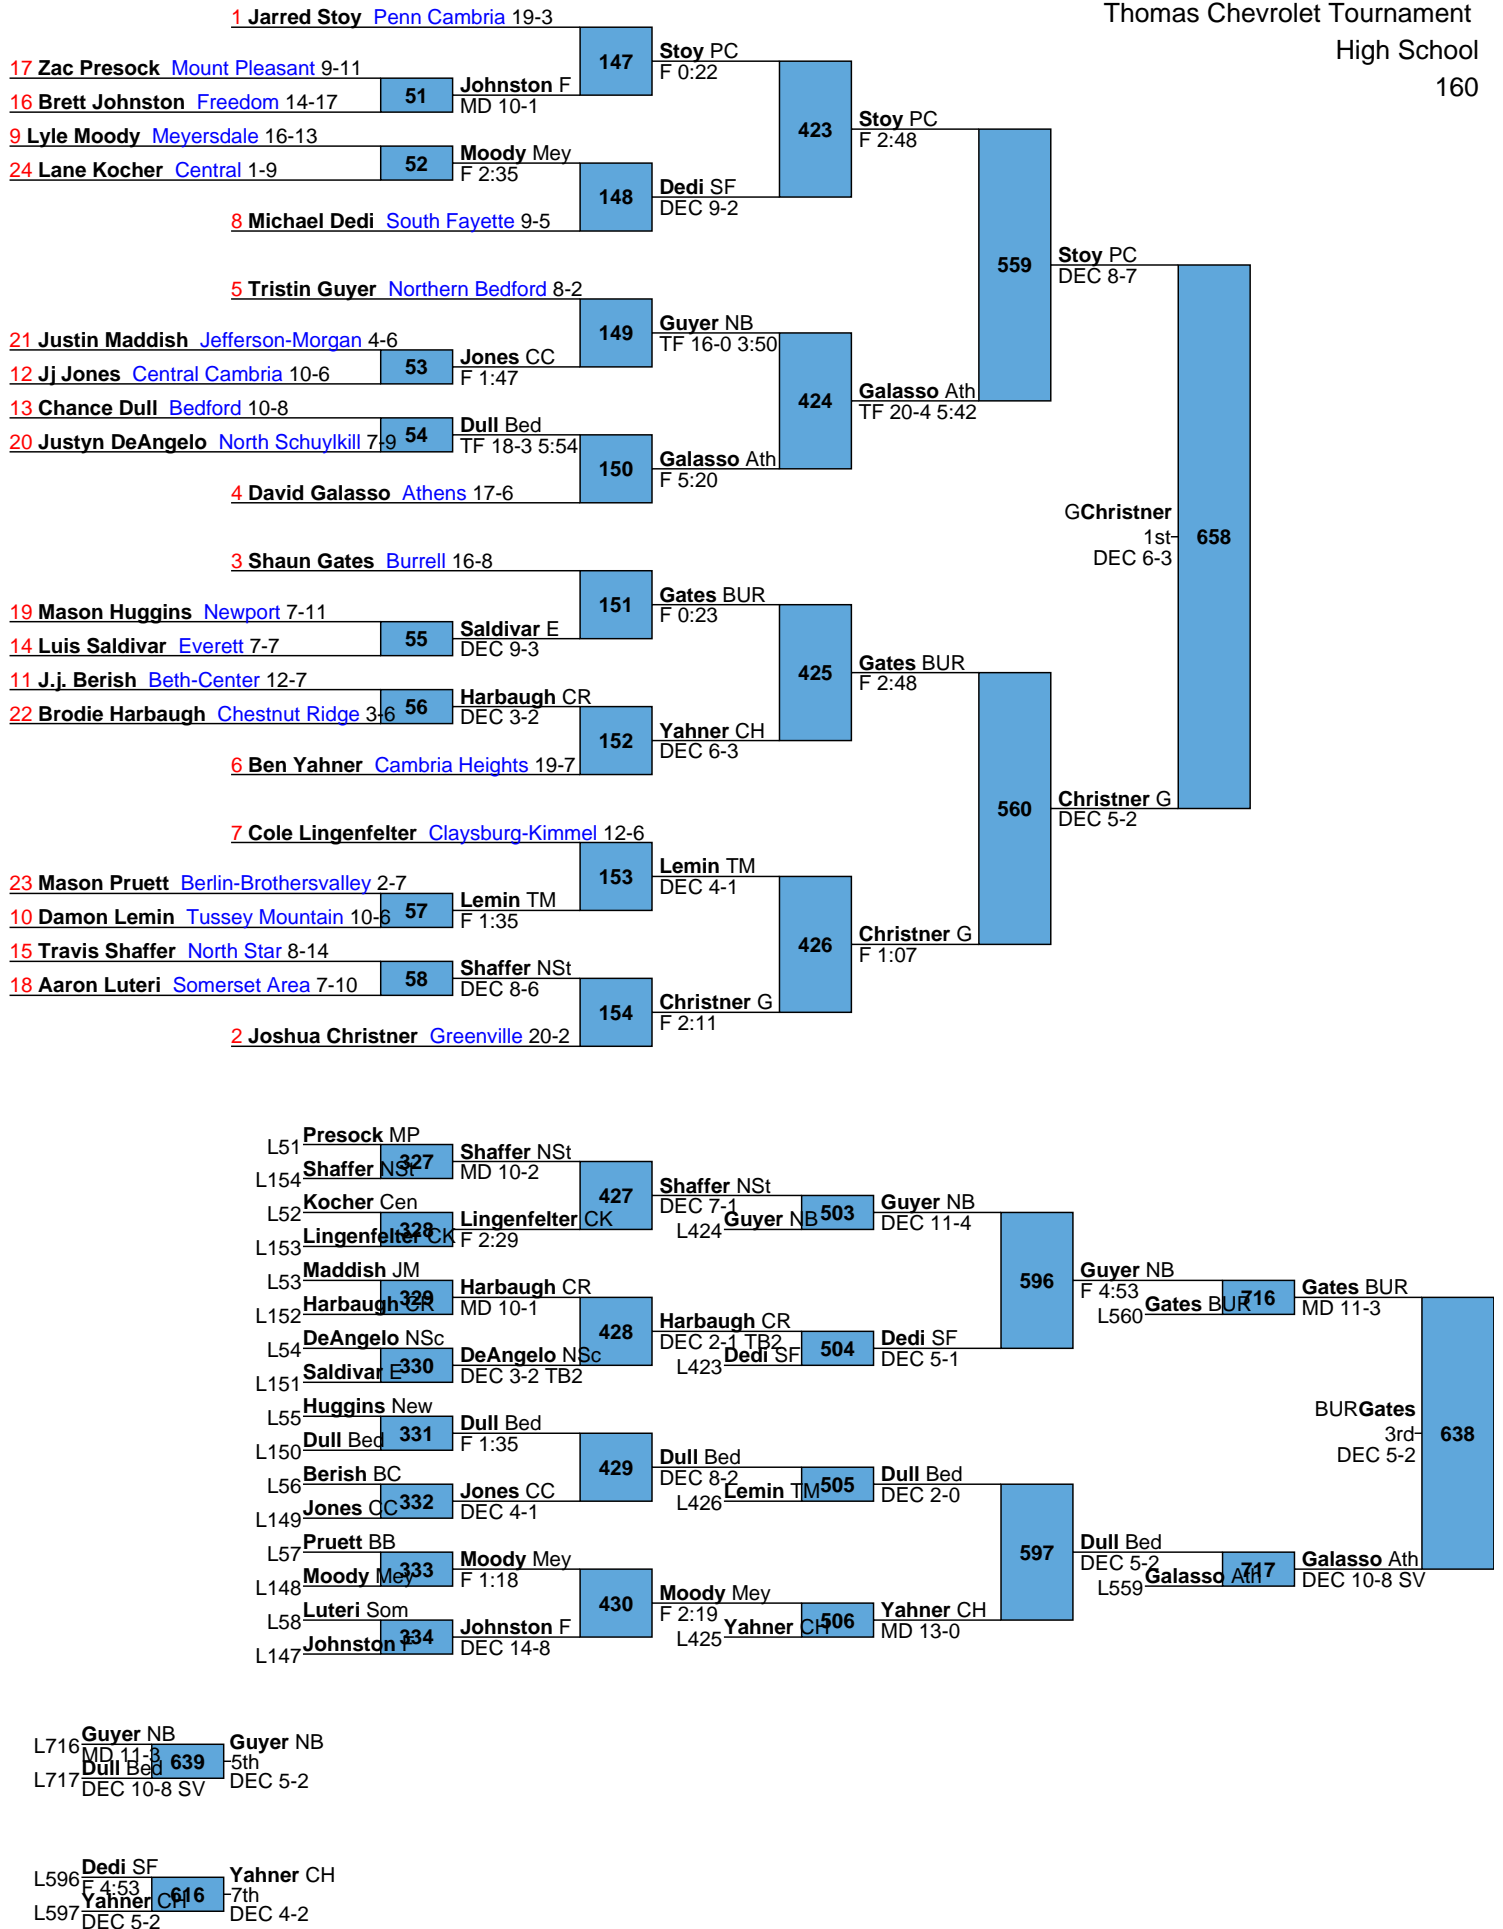

L700 Crouch Cen DEC 6-0  
L701 Valovchik BUR 5th TF 18-2 4:59

L580 Locke NSc DEC 4-2  
L581 Poarch Ath F 0:59  
Locke NSc 7th MD 21-8

L702 Simmons CH DEC 2-0  
L703 Blough NSt DEC 1-0  
Simmons CH 5th DEC 2-0

L582 Smeltzer G F 1:43  
L583 Shaffer BB MD 16-5  
Shaffer BB 7th DEC 2-0

L710 **Brinsky SF** DEC 9-2 vs L711 **Washic CC** 5th DEC 8-2

L590 **Bilonick JM** DEC 12-7 vs L591 **Sweat Ath** 7th F 3:31

L718 Krause Mey  
F 0:37  
Mele BUR  
L719 Mele BUR  
DEC 5-0

Mele BUR  
5th  
DEC 7-6

L598 Mowry NB  
DEC 4-2  
Walker JM  
L599 Walker JM  
DEF 2:38

Mowry NB  
7th  
DEF