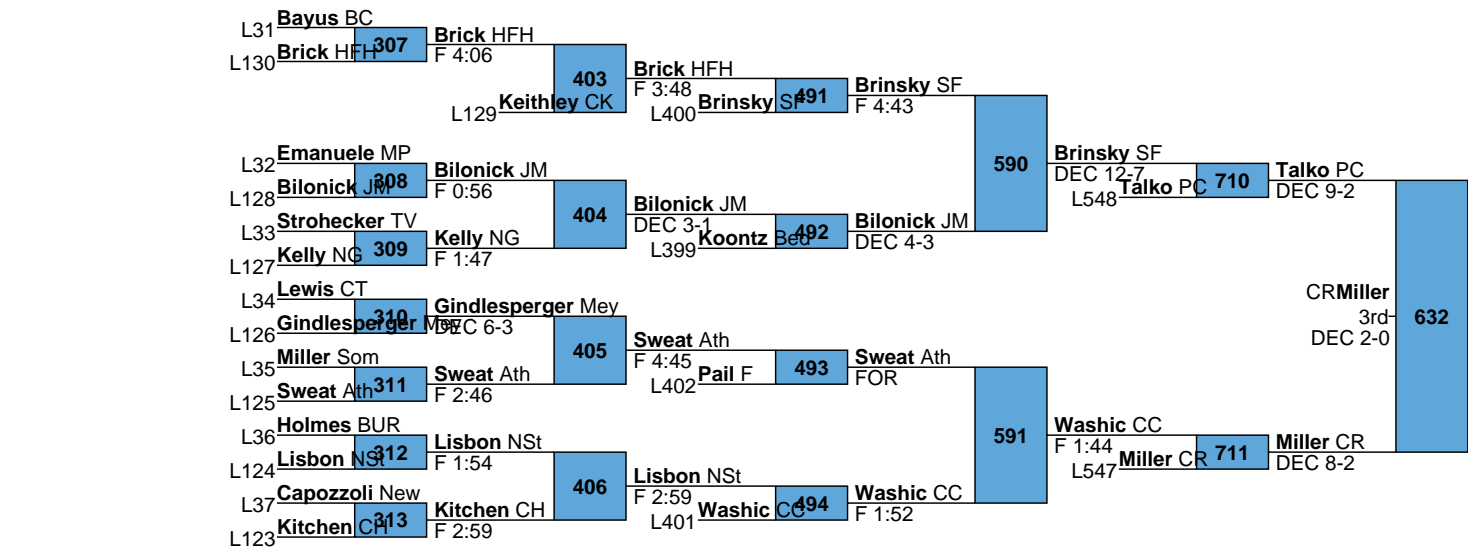

L700 Crouch Cen DEC 6-0  
L701 Valovchik BUR 5th TF 18-2 4:59

L580 Locke NSc DEC 4-2  
L581 Poarch Ath F 0:59  
Locke NSc 7th MD 21-8

L702 Simmons CH DEC 2-0  
L703 Blough NSt DEC 1-0  
Simmons CH 5th DEC 2-0

L582 Smeltzer G F 1:43  
L583 Shaffer BB MD 16-5  
Shaffer BB 7th DEC 2-0

L710 **Brinsky SF** DEC 9-2 vs L711 **Washic CC** 5th DEC 8-2

L590 **Bilonick JM** DEC 12-7 vs L591 **Sweat Ath** 7th F 3:31

L718 Krause Mey  
F 0:37  
Mele BUR  
L719 Mele BUR  
DEC 5-0

Mele BUR  
5th  
DEC 7-6

L598 Mowry NB  
DEC 4-2  
Walker JM  
L599 Walker JM  
DEF 2:38

Mowry NB  
7th  
DEF