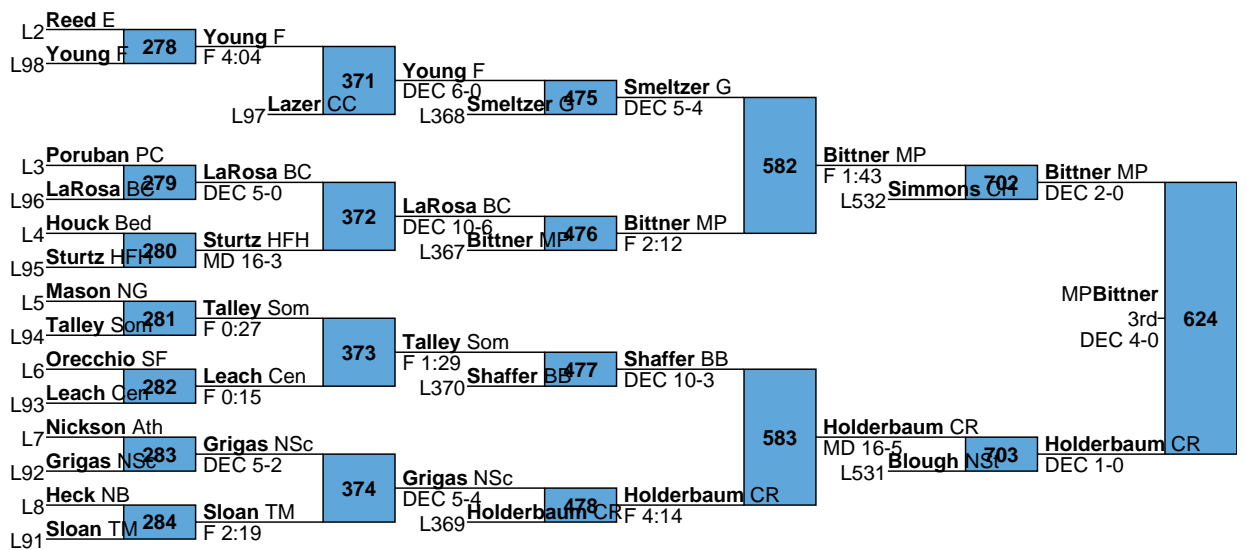

L700 Crouch Cen DEC 6-0  
L701 Valovchik BUR 5th TF 18-2 4:59

L580 Locke NSc DEC 4-2  
L581 Poarch Ath F 0:59  
Locke NSc 7th MD 21-8

L702 Simmons CH DEC 2-0  
L703 Blough NSt DEC 1-0  
Simmons CH 5th DEC 2-0

L582 Smeltzer G F 1:43  
L583 Shaffer BB MD 16-5  
Shaffer BB 7th DEC 2-0

L710 **Brinsky SF** DEC 9-2 vs L711 **Washic CC** 5th DEC 8-2

L590 **Bilonick JM** DEC 12-7 vs L591 **Sweat Ath** 7th F 3:31

L718 Krause Mey  
F 0:37  
Mele BUR  
L719 Mele BUR  
DEC 5-0

Mele BUR  
5th  
DEC 7-6

L598 Mowry NB  
DEC 4-2  
Walker JM  
L599 Walker JM  
DEF 2:38

Mowry NB  
7th  
DEF