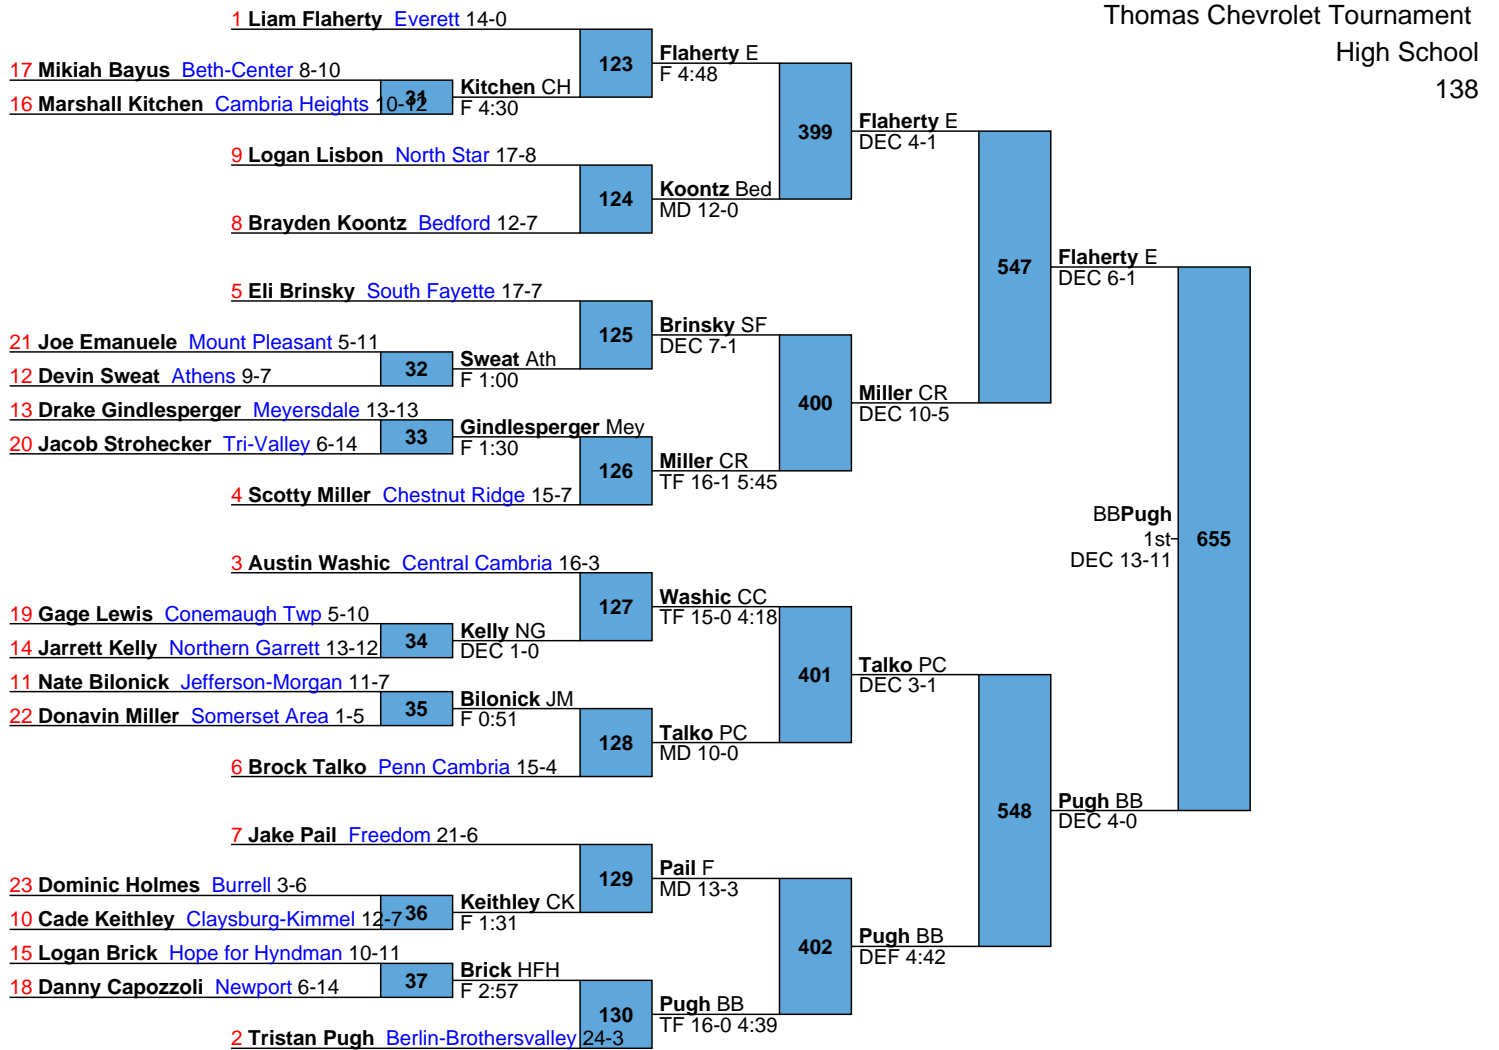

L700 Crouch Cen DEC 6-0  
L701 Valovchik BUR 5th TF 18-2 4:59

L580 Locke NSc DEC 4-2  
L581 Poarch Ath F 0:59  
Locke NSc 7th MD 21-8

L702 Simmons CH DEC 2-0  
L703 Blough NSt DEC 1-0  
Simmons CH 5th DEC 2-0

L582 Smeltzer G F 1:43  
L583 Shaffer BB MD 16-5  
Shaffer BB 7th DEC 2-0

L710 **Brinsky SF** DEC 9-2 vs L711 **Washic CC** 5th DEC 8-2

L590 **Bilonick JM** DEC 12-7 vs L591 **Sweat Ath** 7th F 3:31

L718 Krause Mey  
F 0:37  
Mele BUR  
L719 Mele BUR  
DEC 5-0

Mele BUR  
5th  
DEC 7-6

L598 Mowry NB  
DEC 4-2  
Walker JM  
L599 Walker JM  
DEF 2:38

Mowry NB  
7th  
DEF