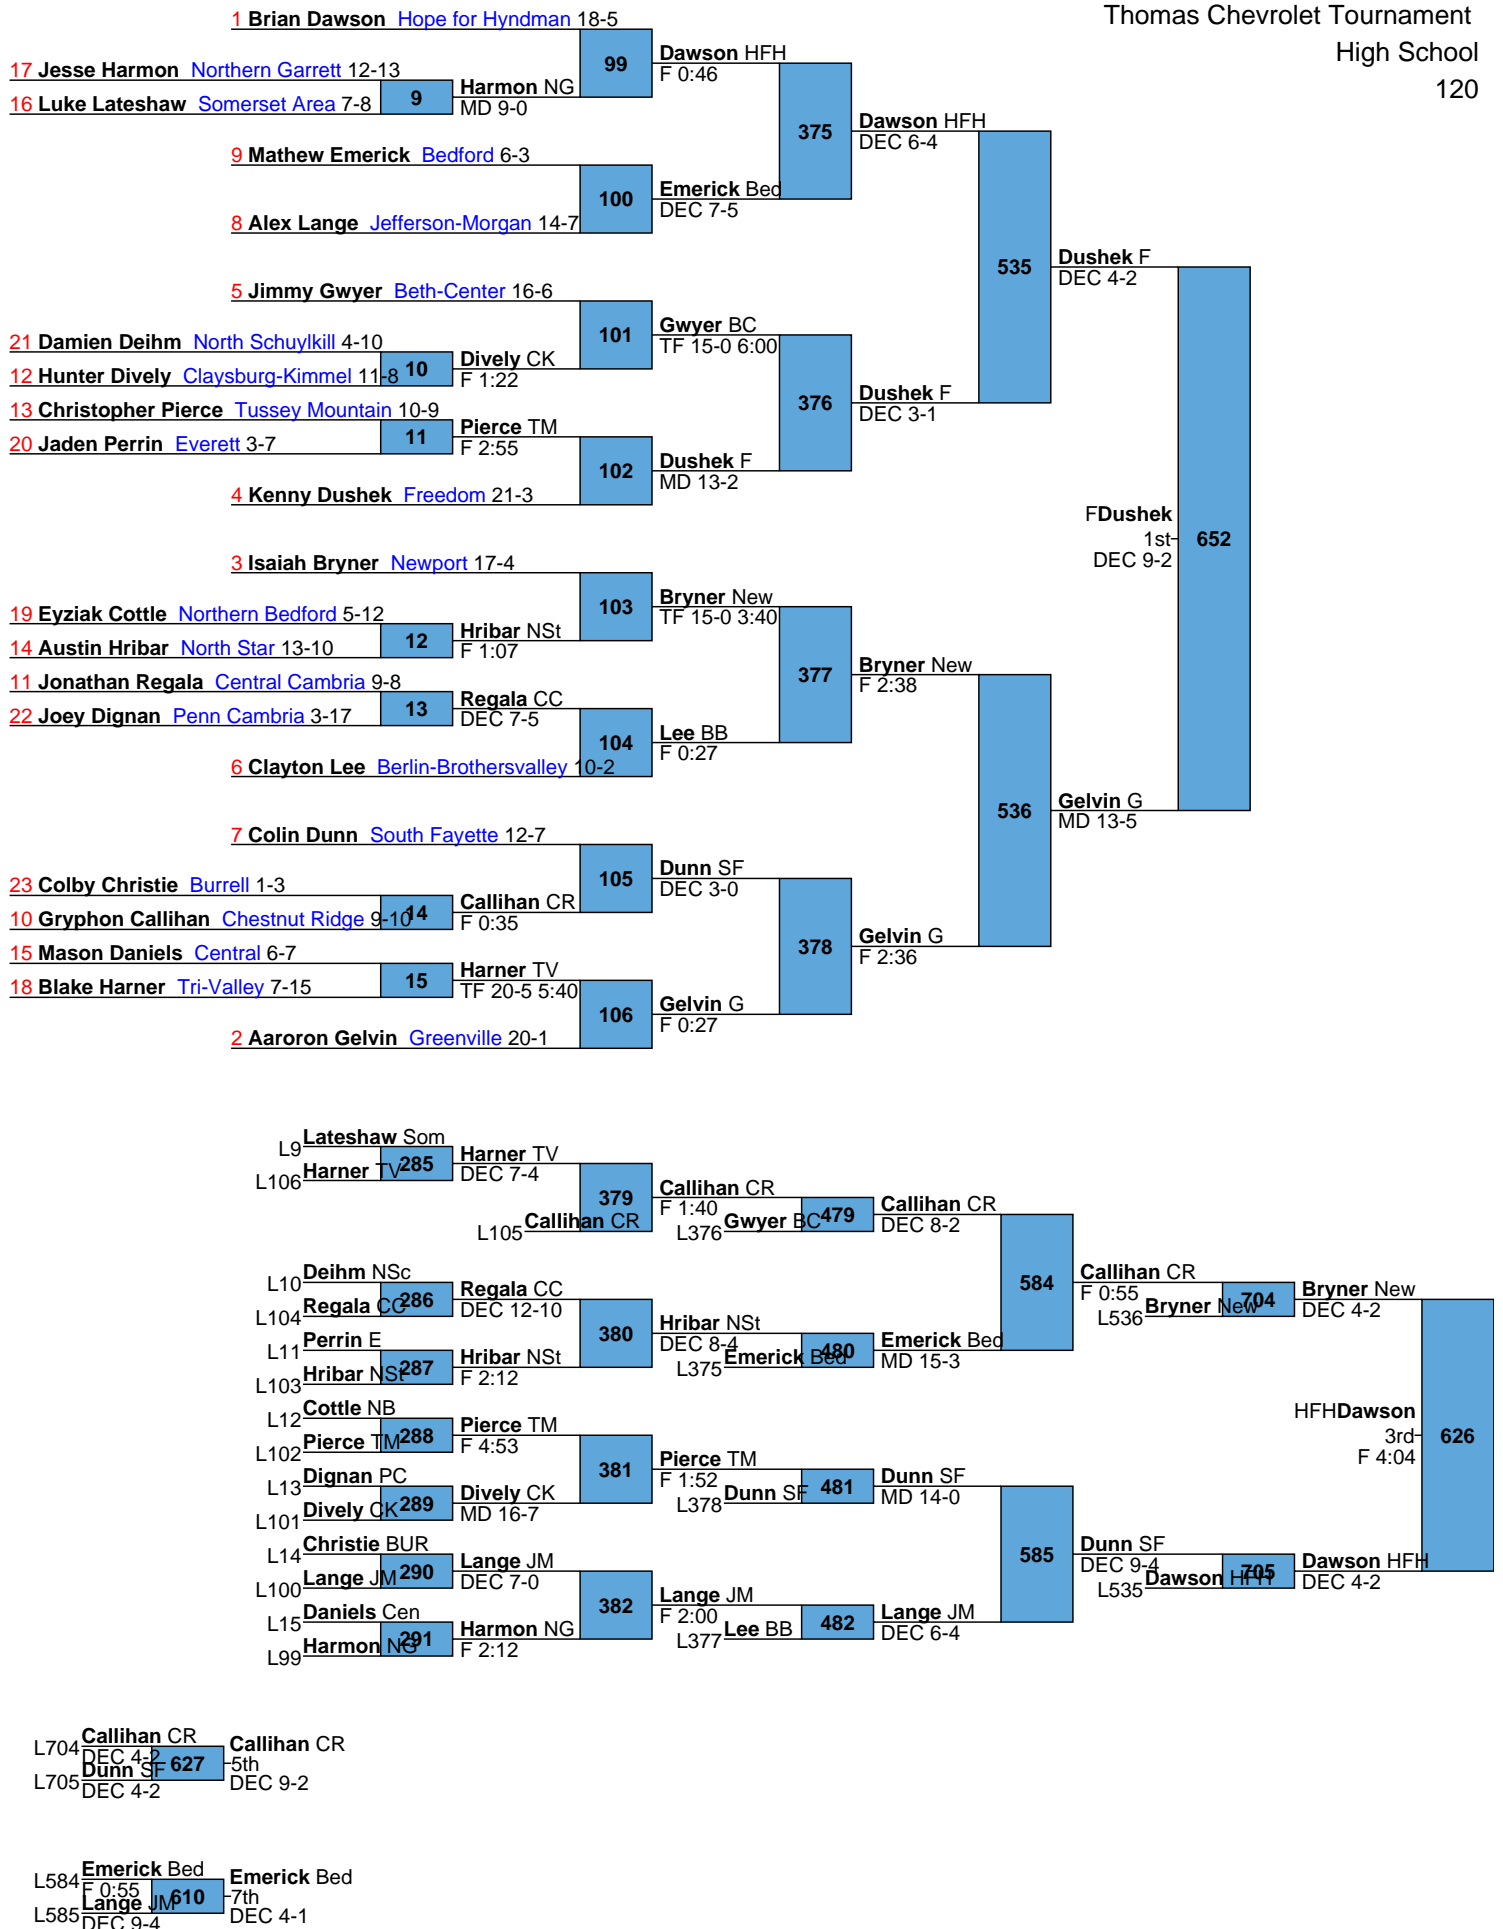

L700 Crouch Cen DEC 6-0  
L701 Valovchik BUR 5th TF 18-2 4:59

L580 Locke NSc DEC 4-2  
L581 Poarch Ath F 0:59  
Locke NSc 7th MD 21-8

L702 Simmons CH DEC 2-0  
L703 Blough NSt DEC 1-0  
Simmons CH 5th DEC 2-0

L582 Smeltzer G F 1:43  
L583 Shaffer BB MD 16-5  
Shaffer BB 7th DEC 2-0

L710 **Brinsky SF** DEC 9-2 vs L711 **Washic CC** 5th DEC 8-2

L590 **Bilonick JM** DEC 12-7 vs L591 **Sweat Ath** 7th F 3:31

L718 Krause Mey  
F 0:37  
Mele BUR  
L719 Mele BUR  
DEC 5-0

Mele BUR  
5th  
DEC 7-6

L598 Mowry NB  
DEC 4-2  
Walker JM  
L599 Walker JM  
DEF 2:38

Mowry NB  
7th  
DEF