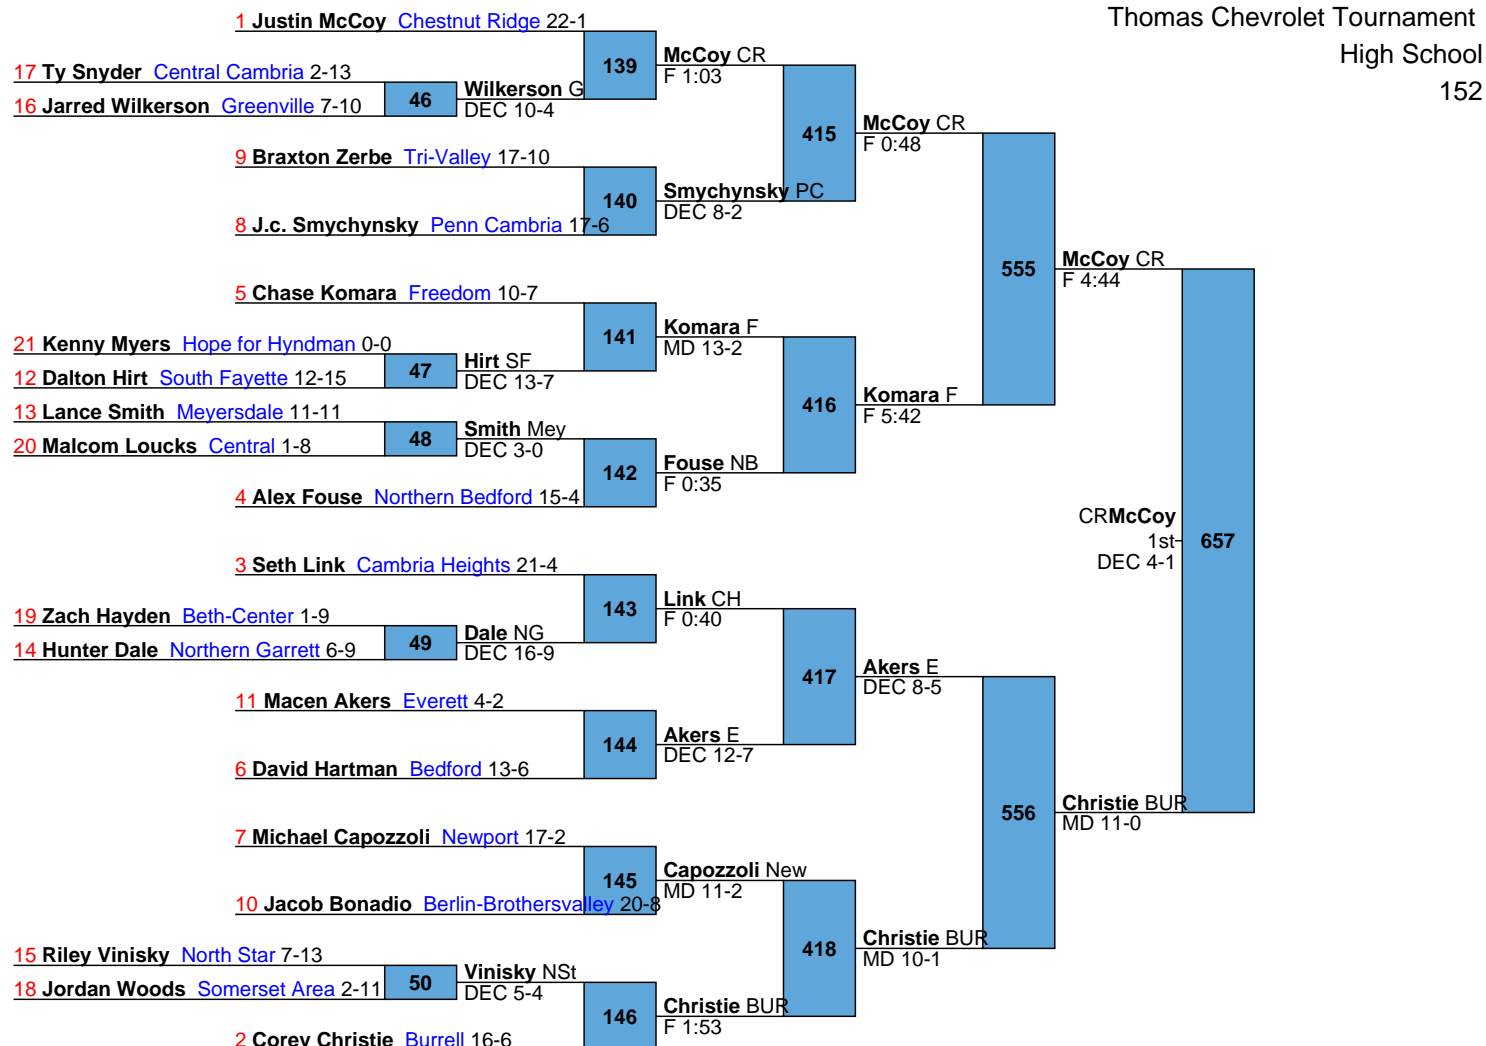

L582 Smeltzer G F 1:43  
L583 Shaffer BB MD 16-5  
Shaffer BB 7th DEC 2-0

L710 **Brinsky SF** DEC 9-2 vs L711 **Washic CC** 5th DEC 8-2

L590 **Bilonick JM** DEC 12-7 vs L591 **Sweat Ath** 7th F 3:31

L718 Krause Mey  
F 0:37  
Mele BUR  
L719 Mele BUR  
DEC 5-0

Mele BUR  
5th  
DEC 7-6

L598 Mowry NB  
DEC 4-2  
Walker JM  
L599 Walker JM  
DEF 2:38

Mowry NB  
7th  
DEF