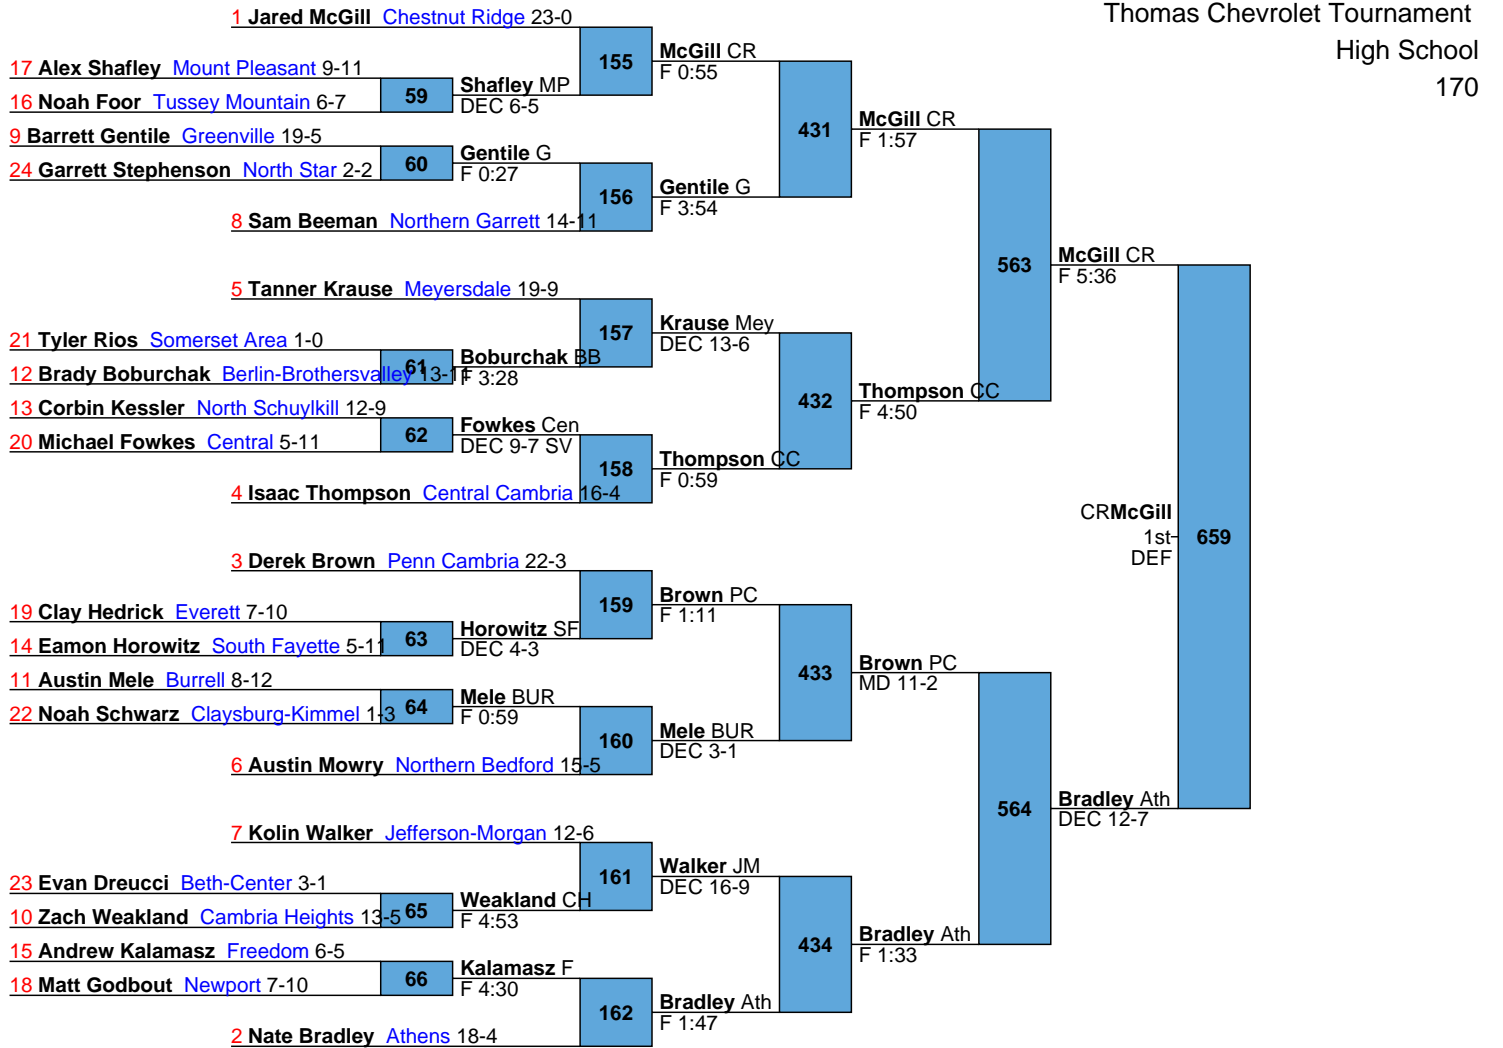

L582 Smeltzer G F 1:43  
L583 Shaffer BB MD 16-5  
Shaffer BB 7th DEC 2-0

L710 **Brinsky SF** DEC 9-2 vs L711 **Washic CC** 5th DEC 8-2

L590 **Bilonick JM** DEC 12-7 vs L591 **Sweat Ath** 7th F 3:31

L718 Krause Mey  
F 0:37  
Mele BUR  
L719 Mele BUR  
DEC 5-0

Mele BUR  
5th  
DEC 7-6

L598 Mowry NB  
DEC 4-2  
Walker JM  
L599 Walker JM  
DEF 2:38

Mowry NB  
7th  
DEF