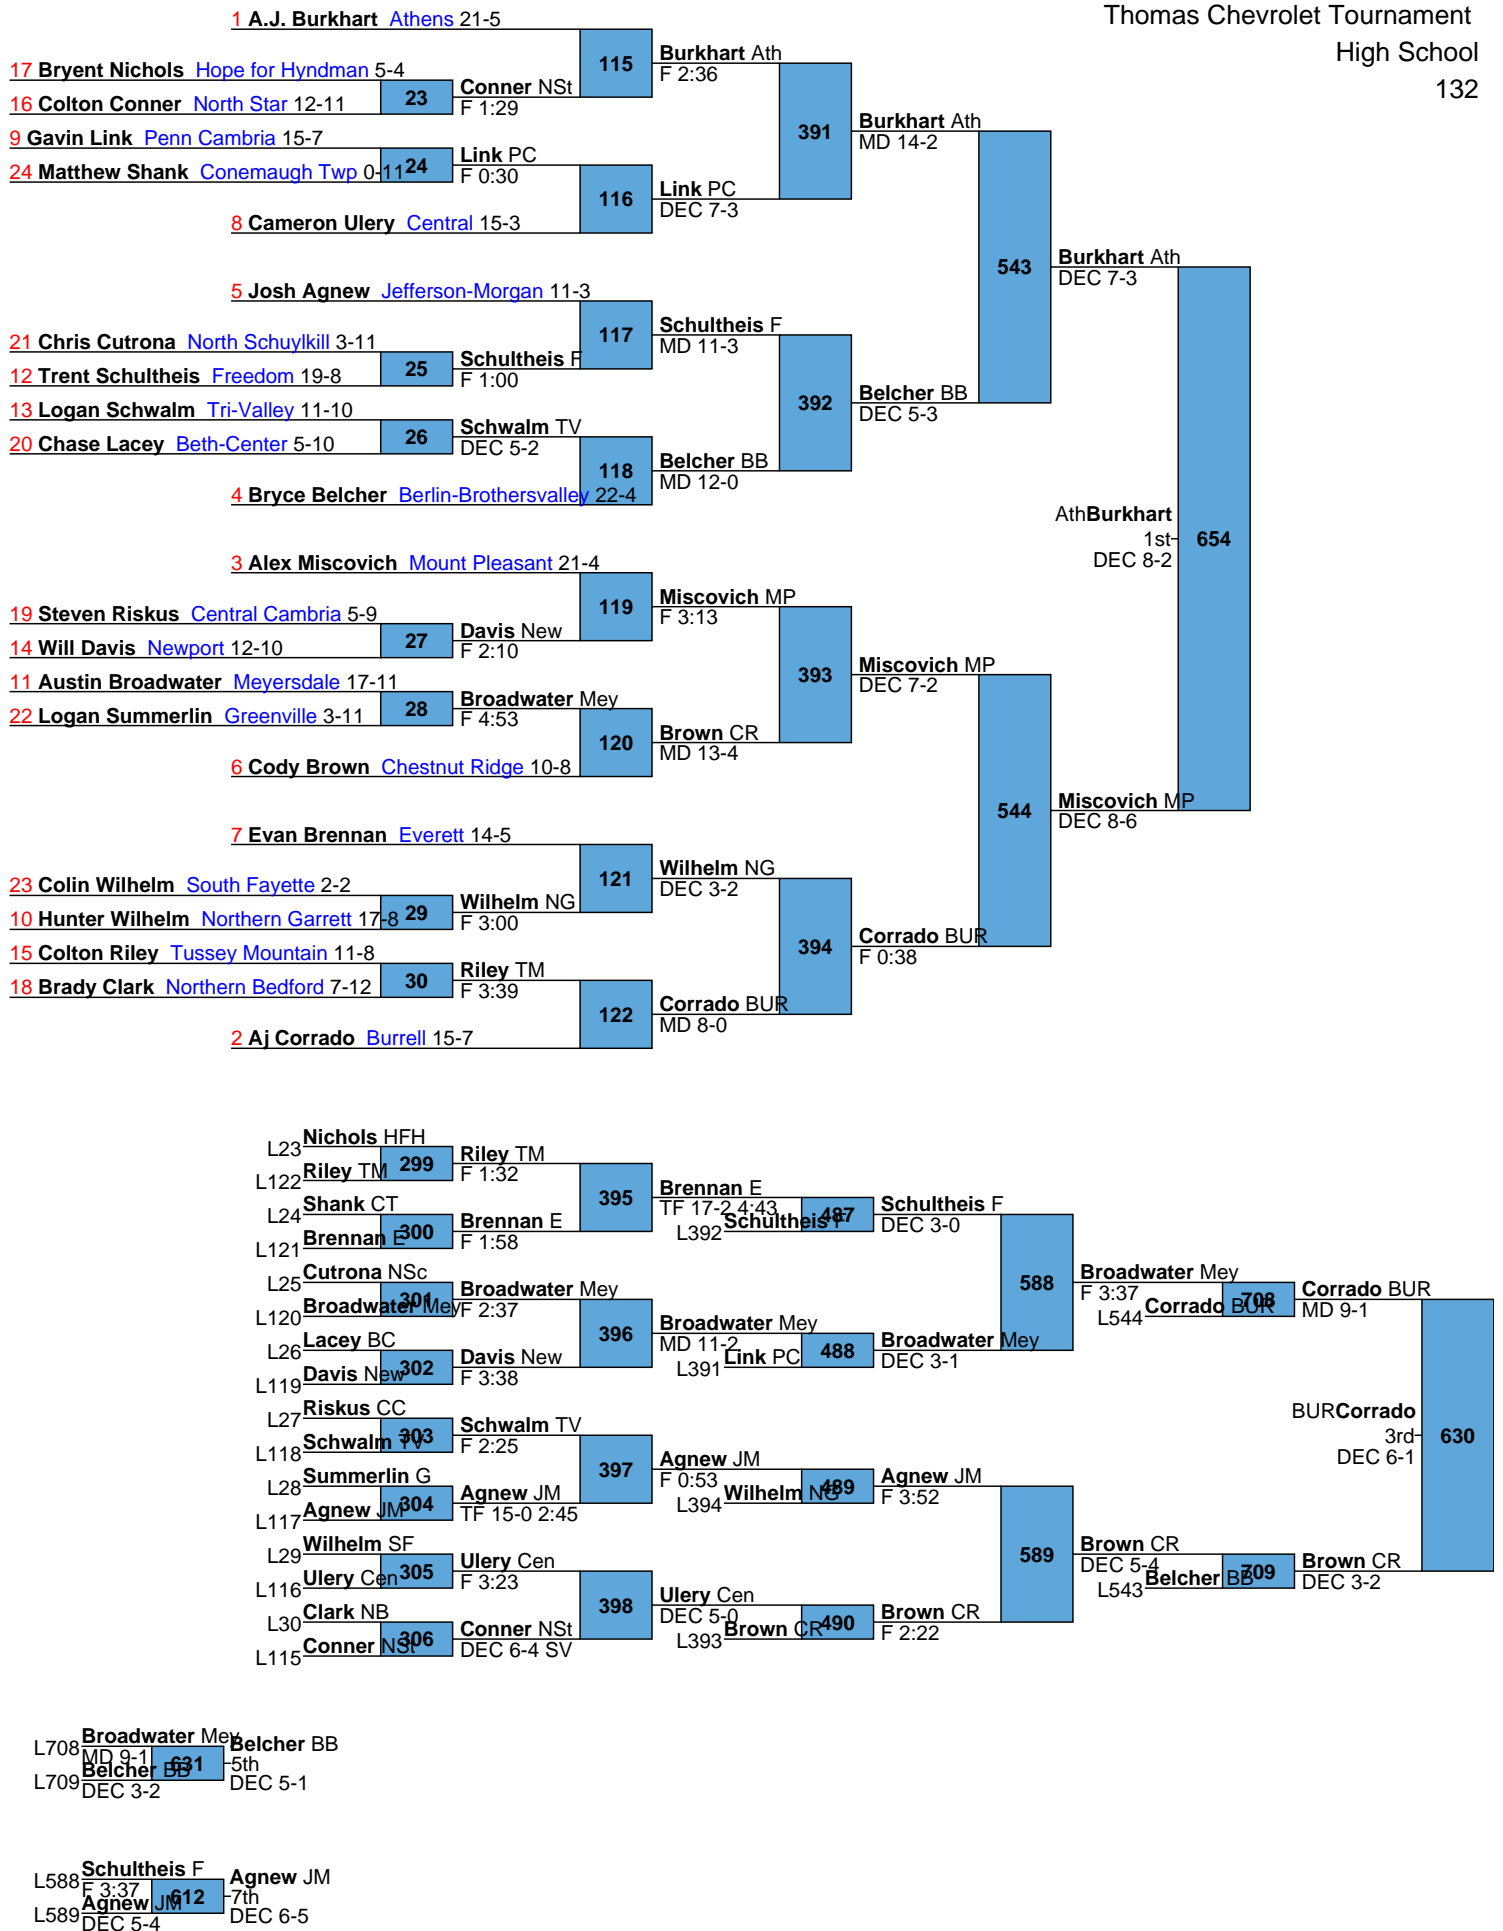

L700 Crouch Cen DEC 6-0  
L701 Valovchik BUR 5th TF 18-2 4:59

L580 Locke NSc DEC 4-2  
L581 Poarch Ath F 0:59  
Locke NSc 7th MD 21-8

L702 Simmons CH DEC 2-0  
L703 Blough NSt DEC 1-0  
Simmons CH 5th DEC 2-0

L582 Smeltzer G F 1:43  
L583 Shaffer BB MD 16-5  
Shaffer BB 7th DEC 2-0

L710 **Brinsky SF** DEC 9-2 vs L711 **Washic CC** 5th DEC 8-2

L590 **Bilonick JM** DEC 12-7 vs L591 **Sweat Ath** 7th F 3:31

L718 Krause Mey  
F 0:37  
Mele BUR  
L719 Mele BUR  
DEC 5-0

Mele BUR  
5th  
DEC 7-6

L598 Mowry NB  
DEC 4-2  
Walker JM  
L599 Walker JM  
DEF 2:38

Mowry NB  
7th  
DEF