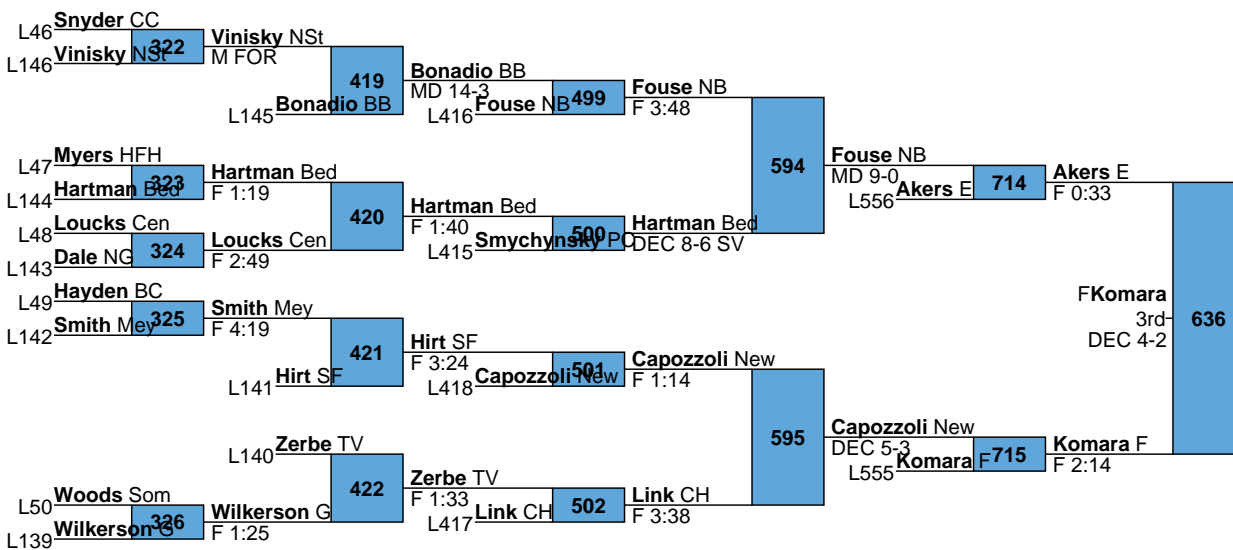

L582 Smeltzer G F 1:43  
L583 Shaffer BB MD 16-5  
Shaffer BB 7th DEC 2-0

L710 **Brinsky SF** DEC 9-2 vs L711 **Washic CC** 5th DEC 8-2

L590 **Bilonick JM** DEC 12-7 vs L591 **Sweat Ath** 7th F 3:31

L718 Krause Mey  
F 0:37  
Mele BUR  
L719 Mele BUR  
DEC 5-0

Mele BUR  
5th  
DEC 7-6

L598 Mowry NB  
DEC 4-2  
Walker JM  
L599 Walker JM  
DEF 2:38

Mowry NB  
7th  
DEF