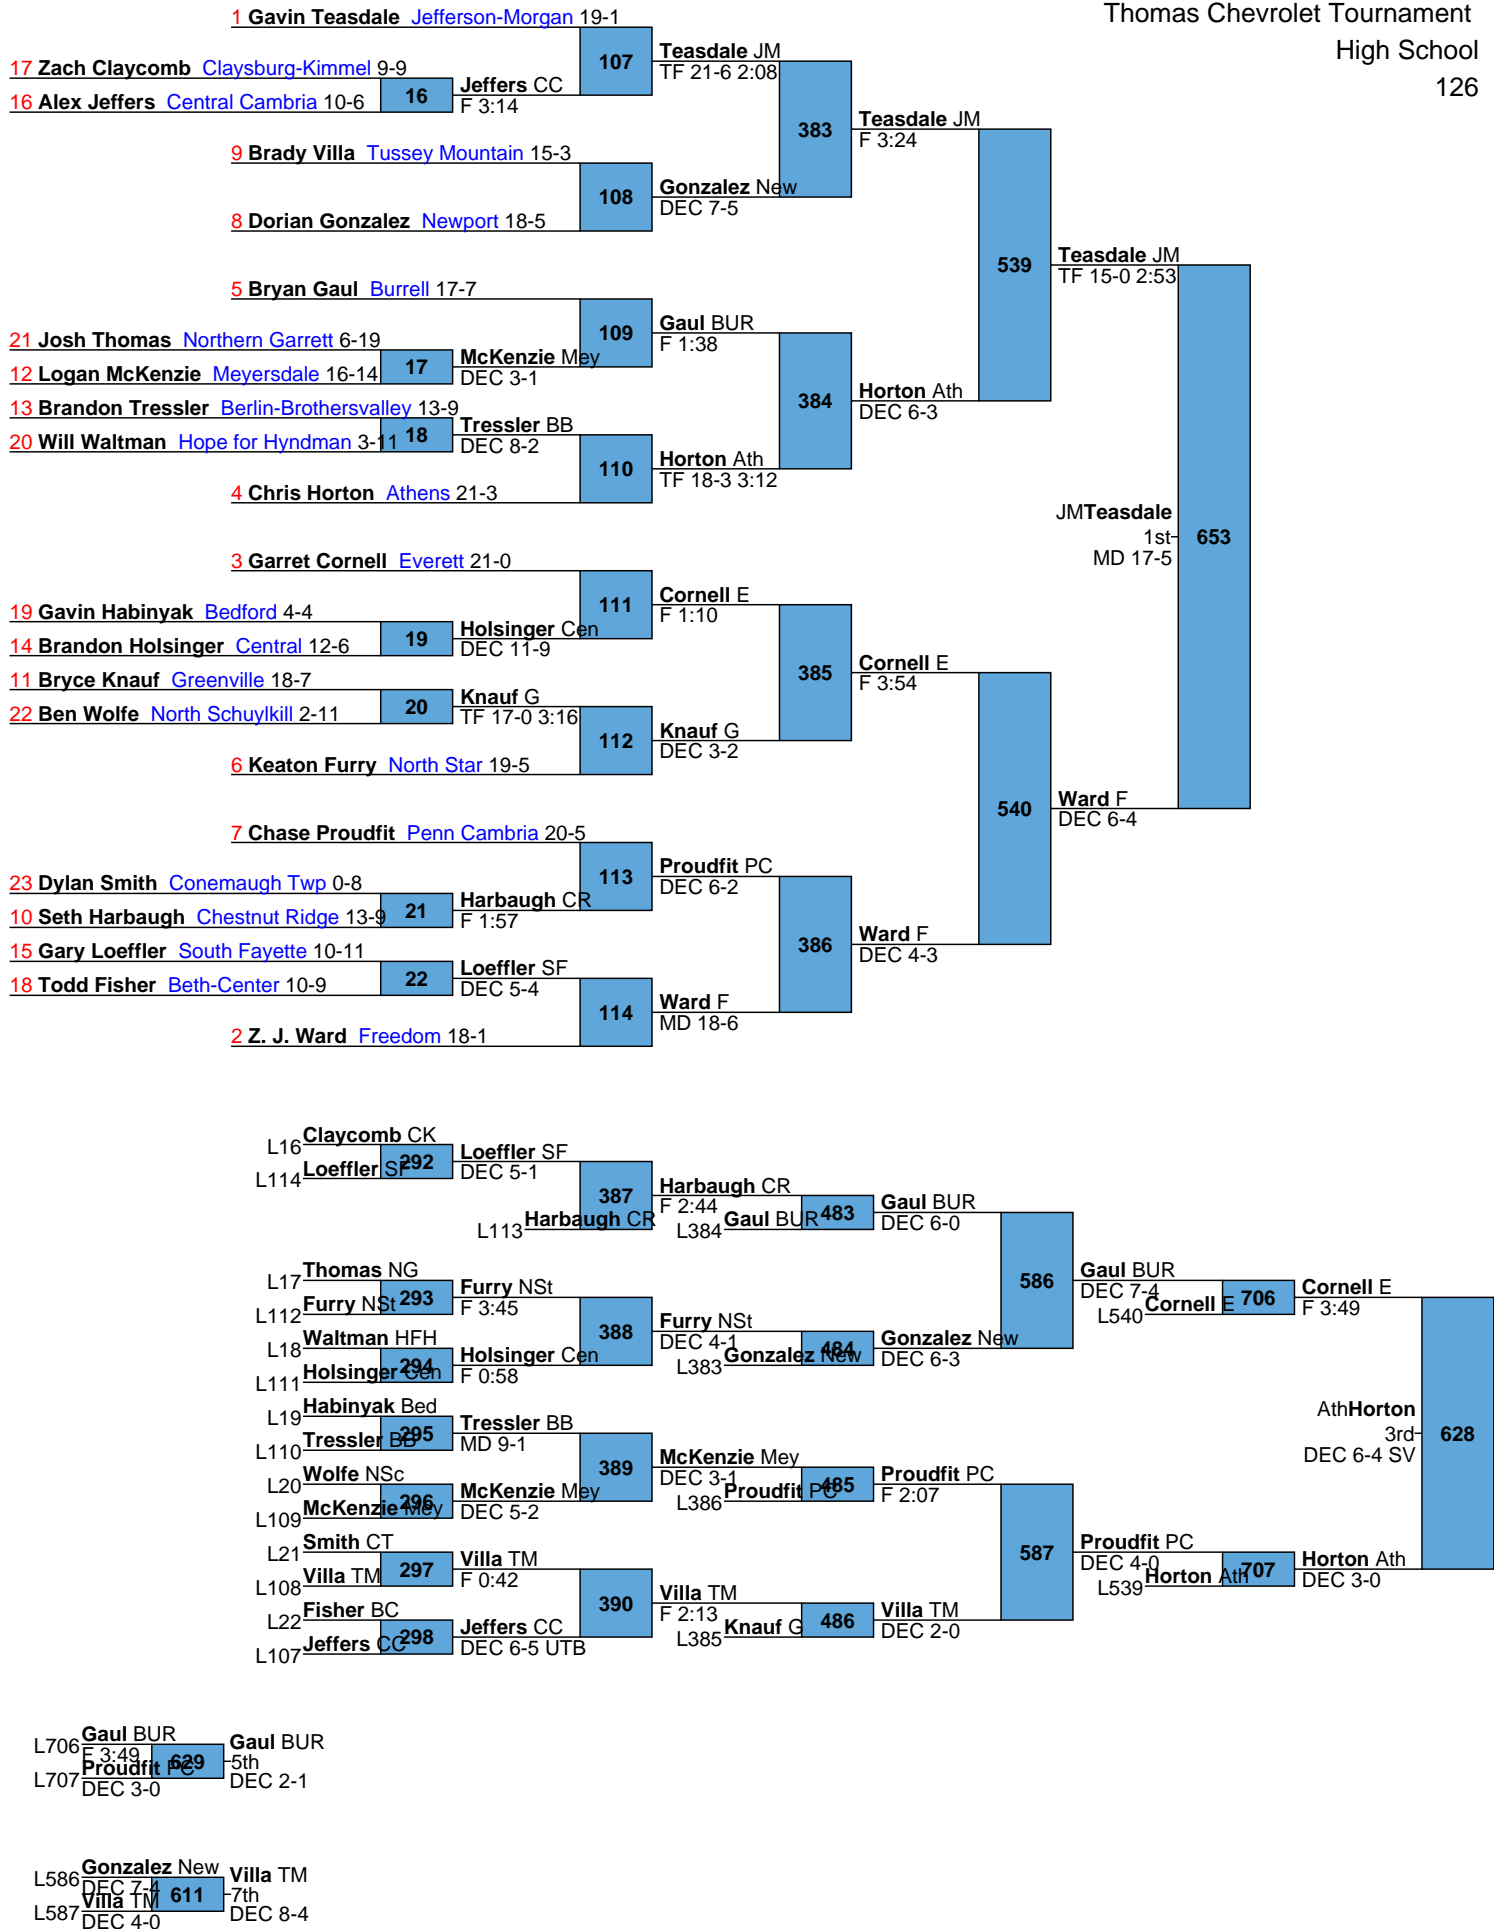

L700 Crouch Cen DEC 6-0  
L701 Valovchik BUR 5th TF 18-2 4:59

L580 Locke NSc DEC 4-2  
L581 Poarch Ath F 0:59  
Locke NSc 7th MD 21-8

L702 Simmons CH DEC 2-0  
L703 Blough NSt DEC 1-0  
Simmons CH 5th DEC 2-0

L582 Smeltzer G F 1:43  
L583 Shaffer BB MD 16-5  
Shaffer BB 7th DEC 2-0

L710 **Brinsky SF** DEC 9-2 vs L711 **Washic CC** 5th DEC 8-2

L590 **Bilonick JM** DEC 12-7 vs L591 **Sweat Ath** 7th F 3:31

L718 Krause Mey  
F 0:37  
Mele BUR  
L719 Mele BUR  
DEC 5-0

Mele BUR  
5th  
DEC 7-6

L598 Mowry NB  
DEC 4-2  
Walker JM  
L599 Walker JM  
DEF 2:38

Mowry NB  
7th  
DEF