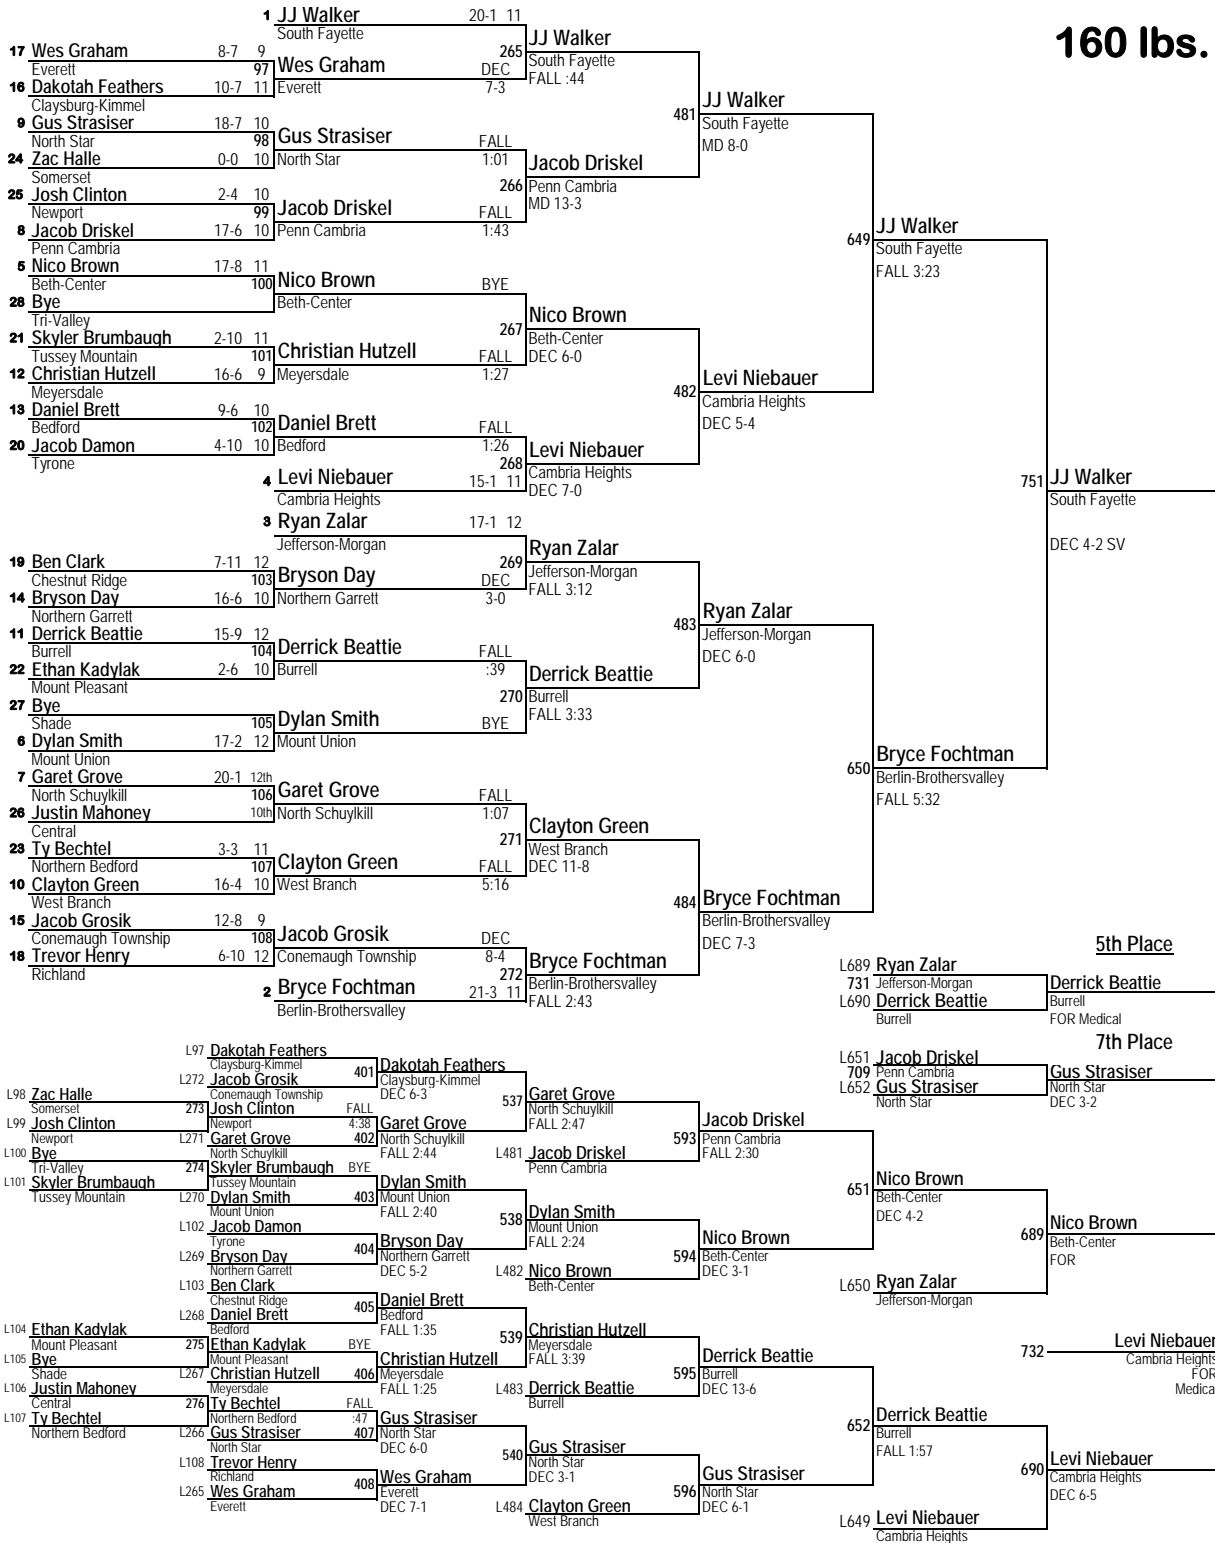

2014 Thomas Subaru Wrestling Tournament

106 lbs.

2014 Thomas Subaru Wrestling Tournament

113 lbs.

2014 Thomas Subaru Wrestling Tournament

120 lbs.

2014 Thomas Subaru Wrestling Tournament

126 lbs.

2014 Thomas Subaru Wrestling Tournament

132 lbs.

2014 Thomas Subaru Wrestling Tournament

138 lbs.

2014 Thomas Subaru Wrestling Tournament

145 lbs.

2014 Thomas Subaru Wrestling Tournament

152 lbs.

2014 Thomas Subaru Wrestling Tournament

160 lbs.

2014 Thomas Subaru Wrestling Tournament

182 lbs.

2014 Thomas Subaru Wrestling Tournament

195 lbs.

2014 Thomas Subaru Wrestling Tournament

220 lbs.

2014 Thomas Subaru Wrestling Tournament

285 lbs.