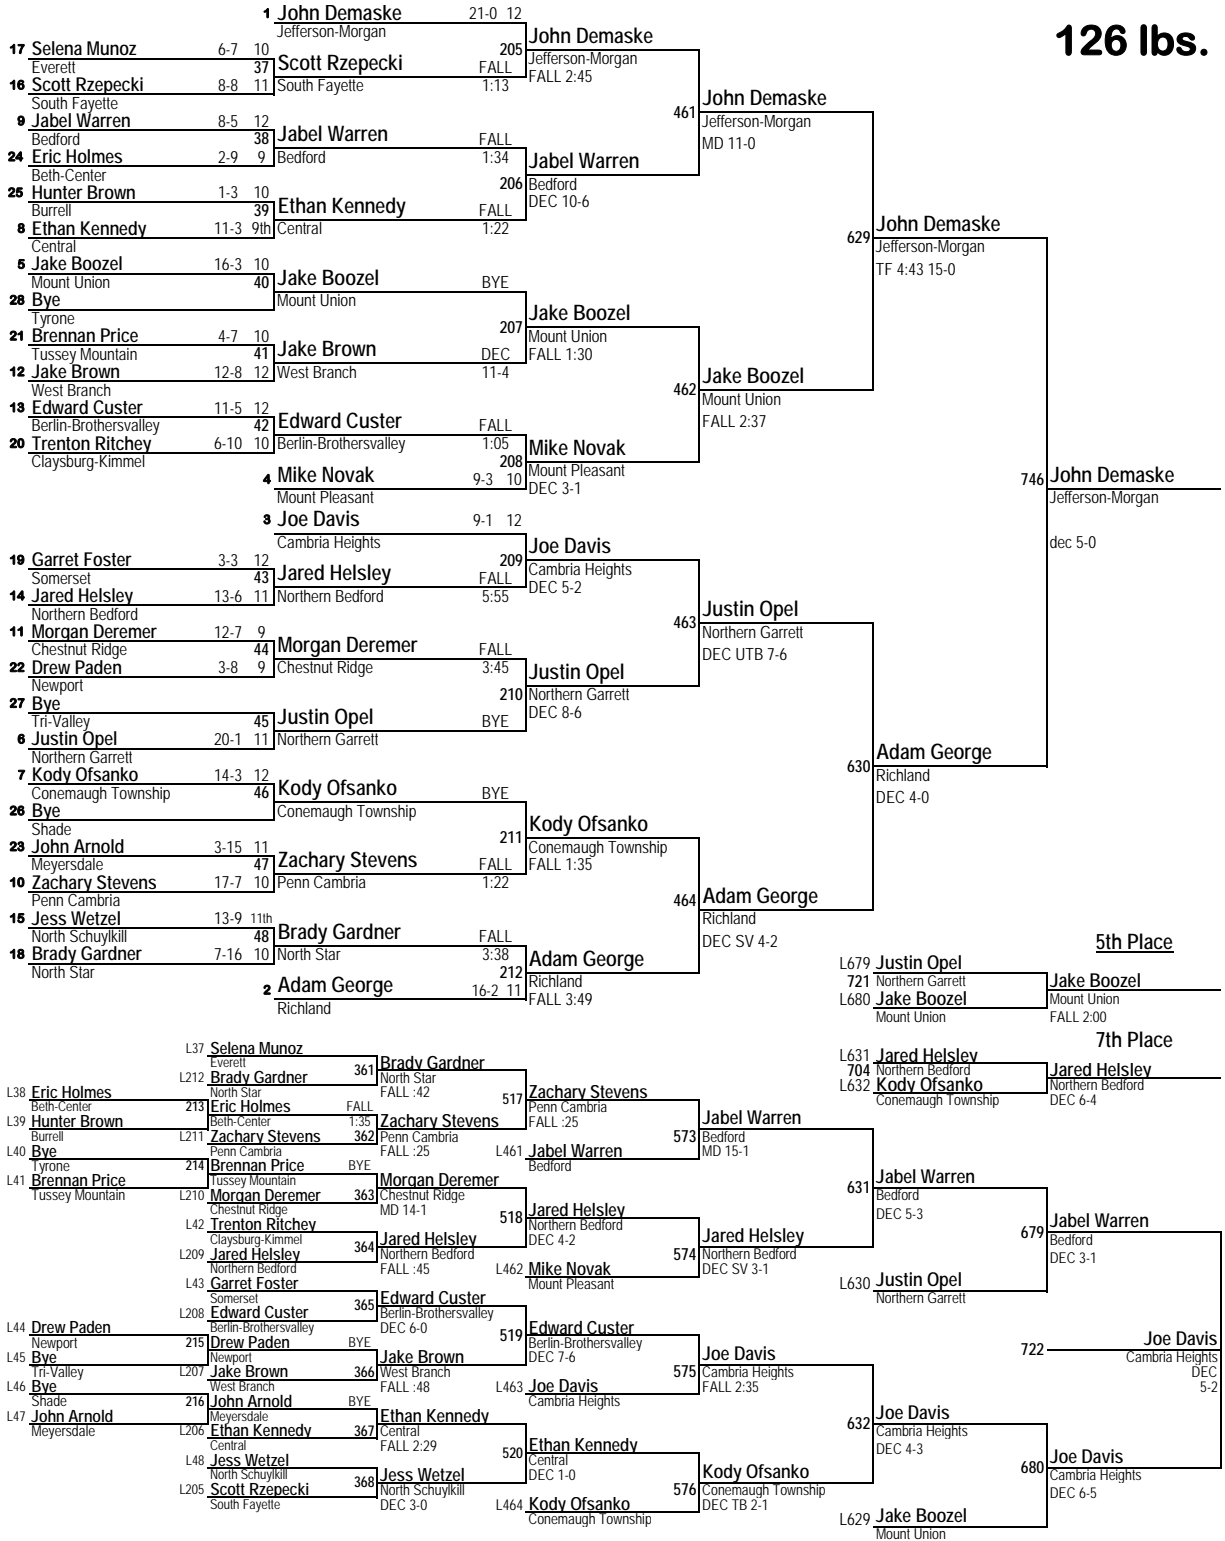

2014 Thomas Subaru Wrestling Tournament

106 lbs.

2014 Thomas Subaru Wrestling Tournament

113 lbs.

2014 Thomas Subaru Wrestling Tournament

120 lbs.

2014 Thomas Subaru Wrestling Tournament

126 lbs.

2014 Thomas Subaru Wrestling Tournament

132 lbs.

2014 Thomas Subaru Wrestling Tournament

138 lbs.

2014 Thomas Subaru Wrestling Tournament

145 lbs.

2014 Thomas Subaru Wrestling Tournament

152 lbs.

2014 Thomas Subaru Wrestling Tournament

160 lbs.

2014 Thomas Subaru Wrestling Tournament

182 lbs.

2014 Thomas Subaru Wrestling Tournament

195 lbs.

2014 Thomas Subaru Wrestling Tournament

220 lbs.

2014 Thomas Subaru Wrestling Tournament

285 lbs.