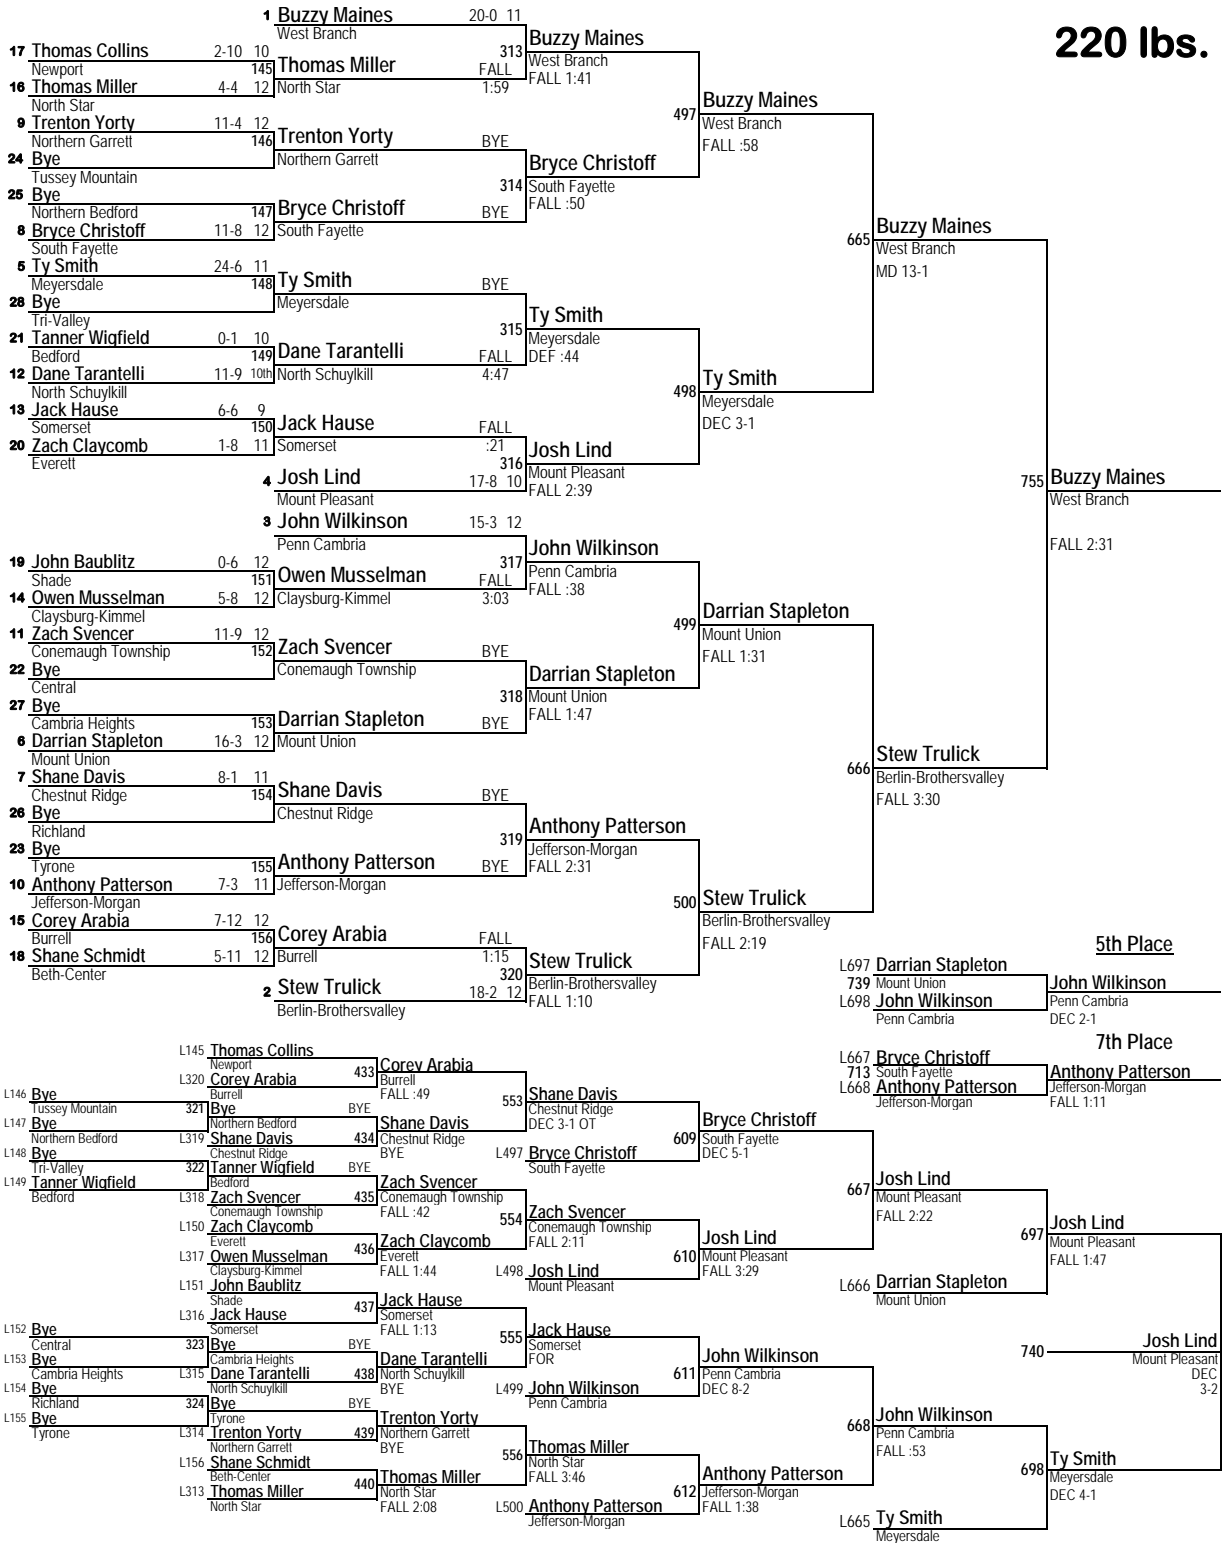

2014 Thomas Subaru Wrestling Tournament

160 lbs.

2014 Thomas Subaru Wrestling Tournament

182 lbs.

2014 Thomas Subaru Wrestling Tournament

195 lbs.

2014 Thomas Subaru Wrestling Tournament

220 lbs.