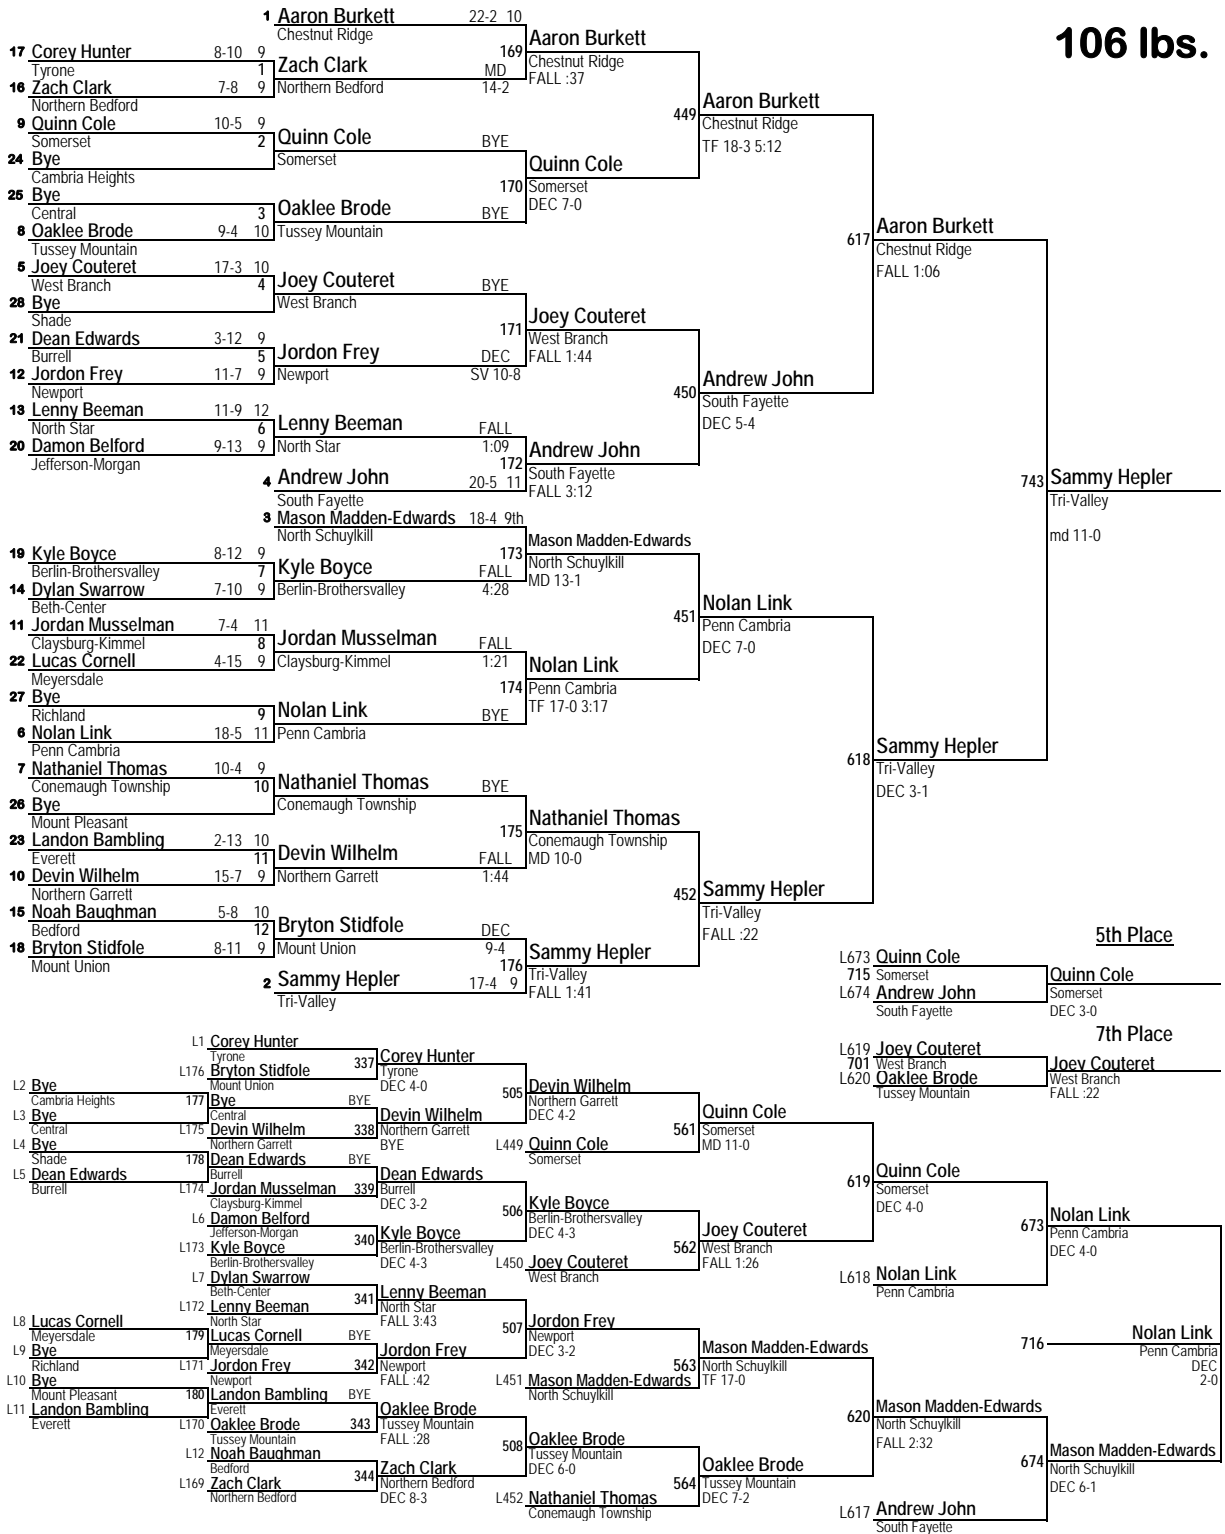

2014 Thomas Subaru Wrestling Tournament

106 lbs.

2014 Thomas Subaru Wrestling Tournament

113 lbs.

2014 Thomas Subaru Wrestling Tournament

120 lbs.

2014 Thomas Subaru Wrestling Tournament

126 lbs.

2014 Thomas Subaru Wrestling Tournament

132 lbs.

2014 Thomas Subaru Wrestling Tournament

138 lbs.

2014 Thomas Subaru Wrestling Tournament

145 lbs.

2014 Thomas Subaru Wrestling Tournament

152 lbs.

2014 Thomas Subaru Wrestling Tournament

160 lbs.

2014 Thomas Subaru Wrestling Tournament

182 lbs.

2014 Thomas Subaru Wrestling Tournament

195 lbs.

2014 Thomas Subaru Wrestling Tournament

220 lbs.

2014 Thomas Subaru Wrestling Tournament

285 lbs.