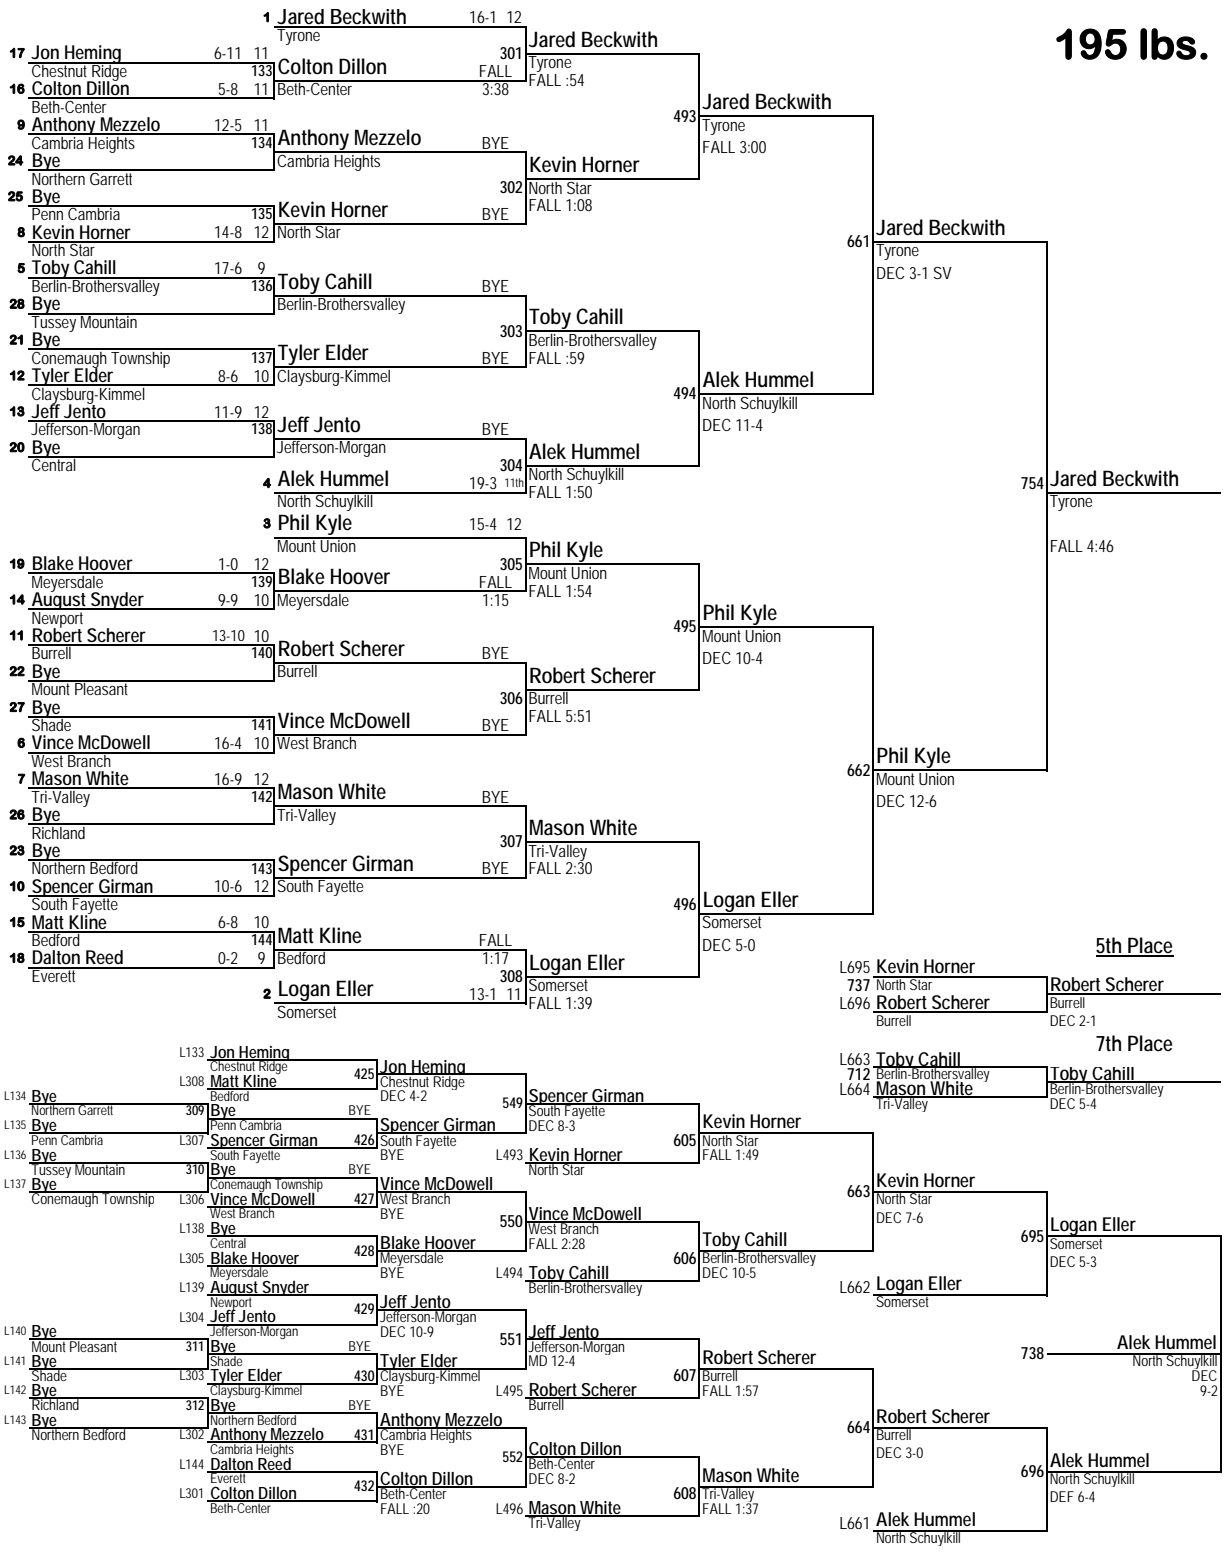

2014 Thomas Subaru Wrestling Tournament

160 lbs.

2014 Thomas Subaru Wrestling Tournament

182 lbs.

2014 Thomas Subaru Wrestling Tournament

195 lbs.

2014 Thomas Subaru Wrestling Tournament

220 lbs.