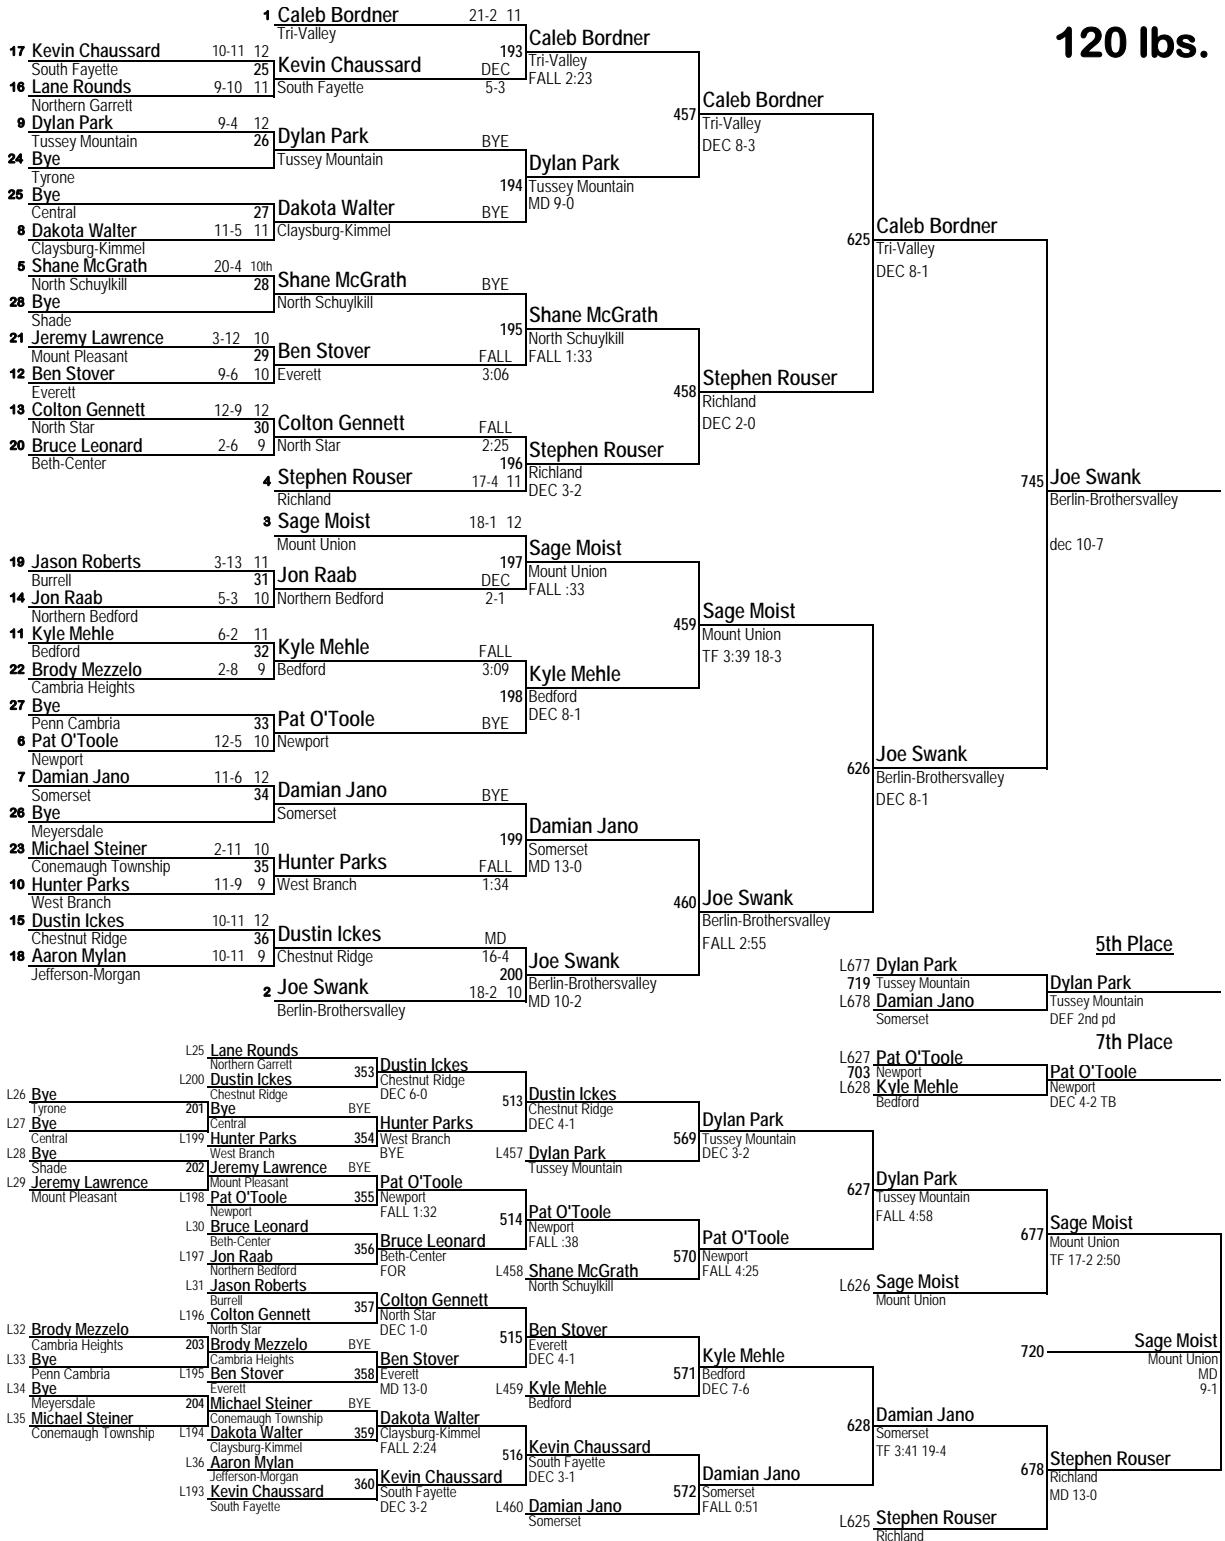

2014 Thomas Subaru Wrestling Tournament

106 lbs.

2014 Thomas Subaru Wrestling Tournament

113 lbs.

2014 Thomas Subaru Wrestling Tournament

120 lbs.

2014 Thomas Subaru Wrestling Tournament

126 lbs.

2014 Thomas Subaru Wrestling Tournament

132 lbs.

2014 Thomas Subaru Wrestling Tournament

138 lbs.

2014 Thomas Subaru Wrestling Tournament

145 lbs.

2014 Thomas Subaru Wrestling Tournament

152 lbs.

2014 Thomas Subaru Wrestling Tournament

160 lbs.

2014 Thomas Subaru Wrestling Tournament

182 lbs.

2014 Thomas Subaru Wrestling Tournament

195 lbs.

2014 Thomas Subaru Wrestling Tournament

220 lbs.

2014 Thomas Subaru Wrestling Tournament

285 lbs.