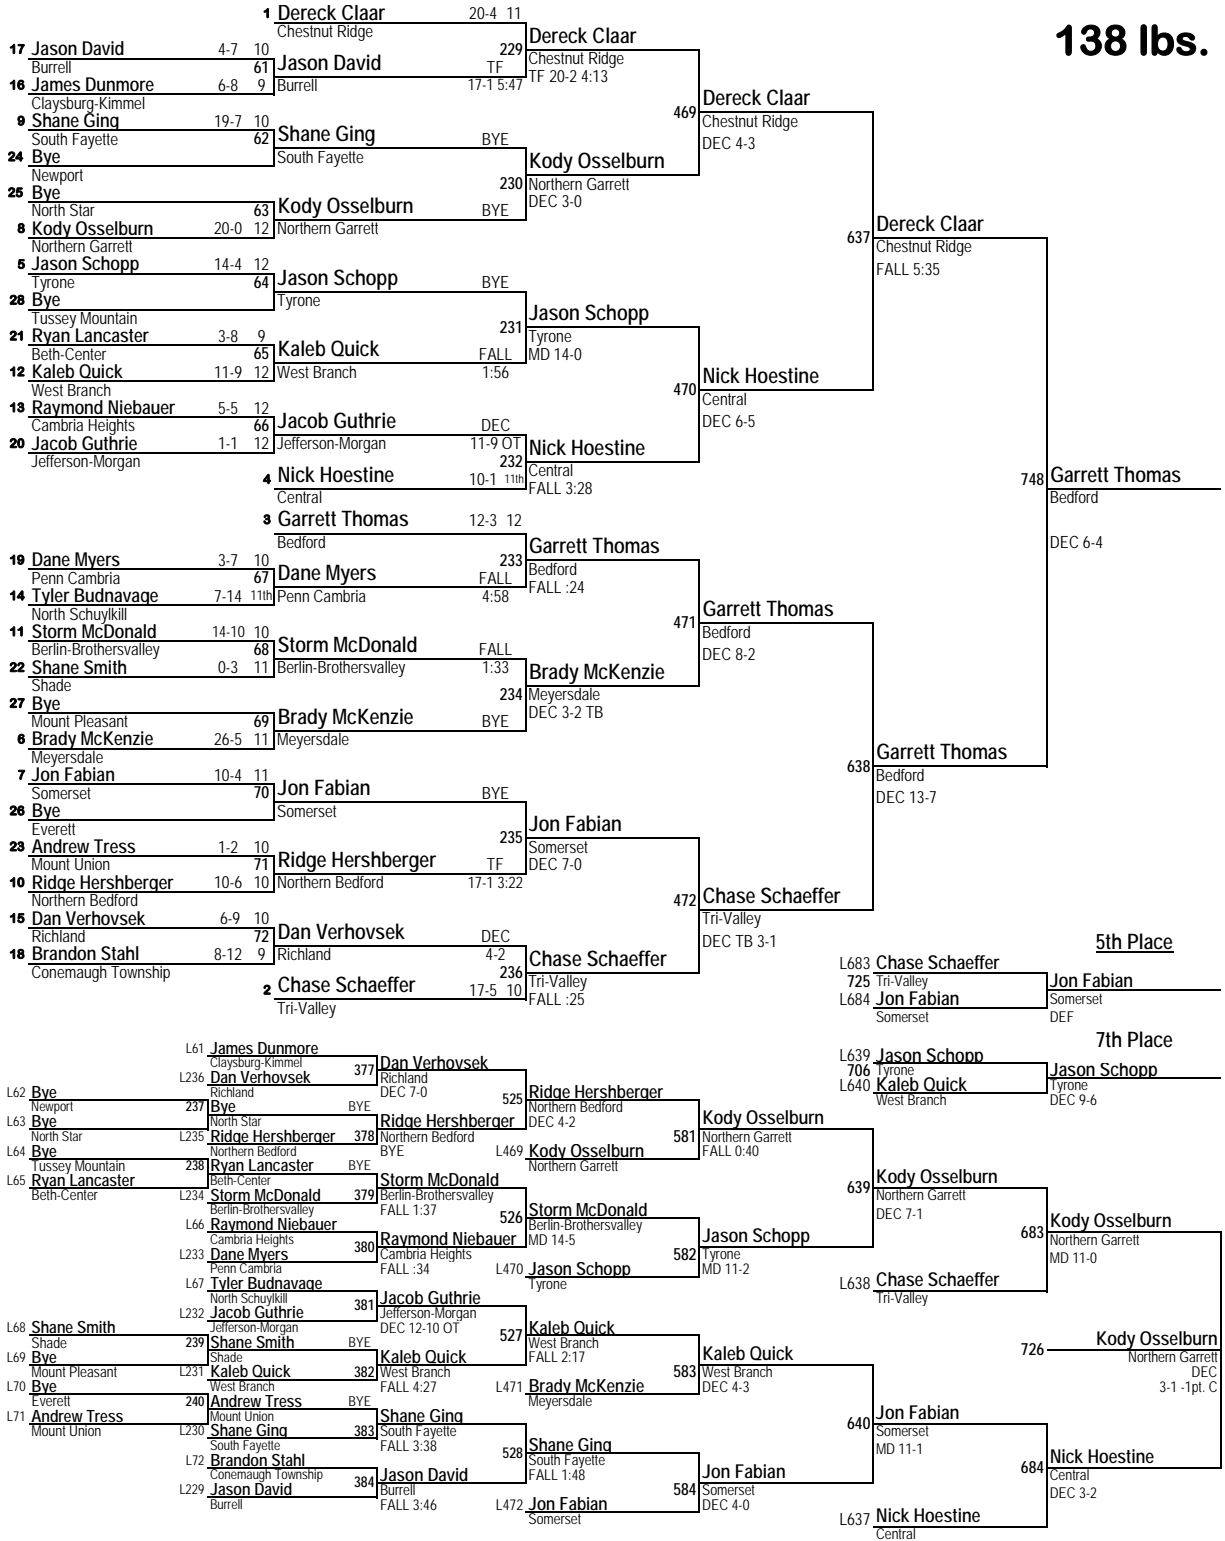

2014 Thomas Subaru Wrestling Tournament

106 lbs.

2014 Thomas Subaru Wrestling Tournament

113 lbs.

2014 Thomas Subaru Wrestling Tournament

120 lbs.

2014 Thomas Subaru Wrestling Tournament

126 lbs.

2014 Thomas Subaru Wrestling Tournament

132 lbs.

2014 Thomas Subaru Wrestling Tournament

138 lbs.

2014 Thomas Subaru Wrestling Tournament

145 lbs.

2014 Thomas Subaru Wrestling Tournament

152 lbs.

2014 Thomas Subaru Wrestling Tournament

160 lbs.

2014 Thomas Subaru Wrestling Tournament

182 lbs.

2014 Thomas Subaru Wrestling Tournament

195 lbs.

2014 Thomas Subaru Wrestling Tournament

220 lbs.

2014 Thomas Subaru Wrestling Tournament

285 lbs.