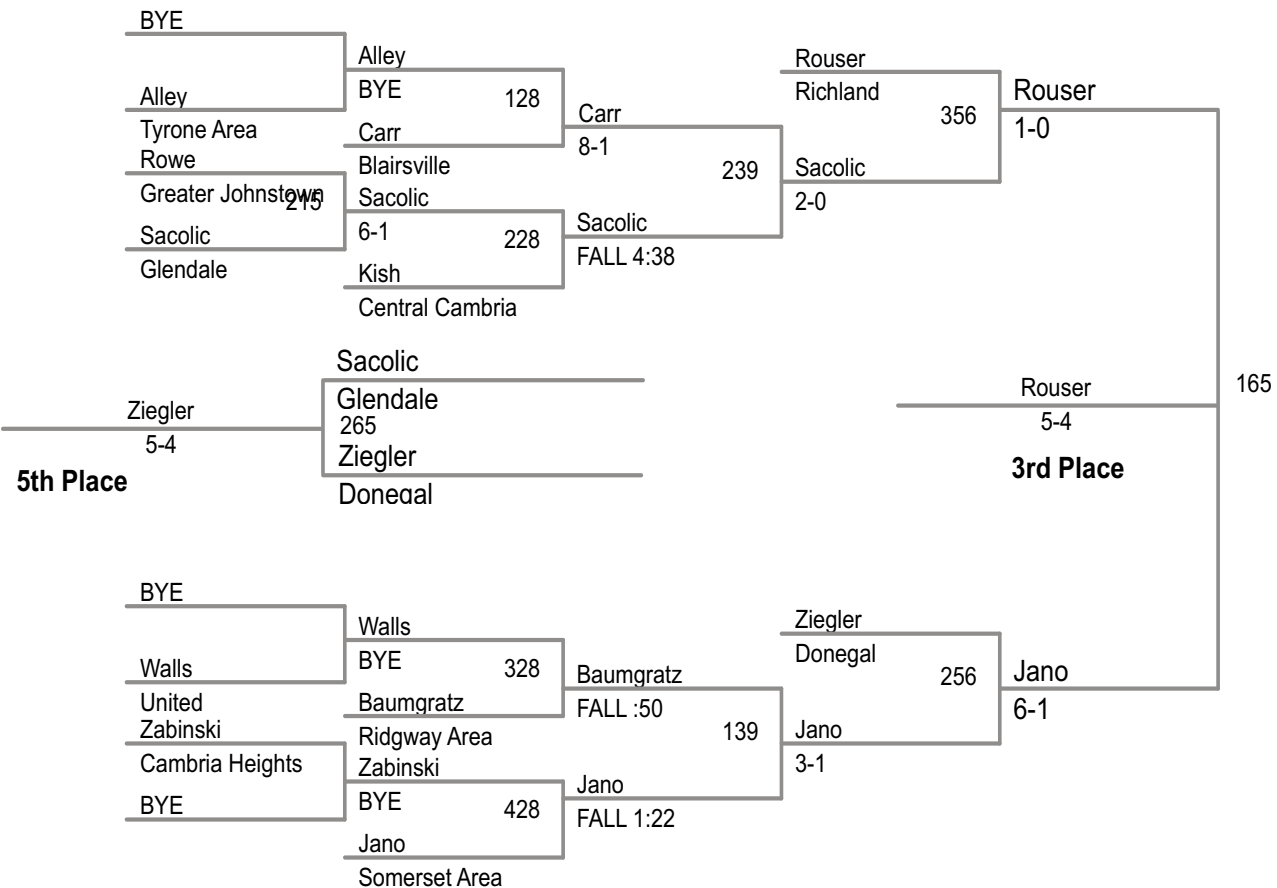

Richland Varsity Tournament  
January 2014

**106 Lbs**

Richland Varsity Tournament  
January 2014

**113 Lbs**

Richland Varsity Tournament  
January 2014

**120 Lbs**

Richland Varsity Tournament  
January 2014