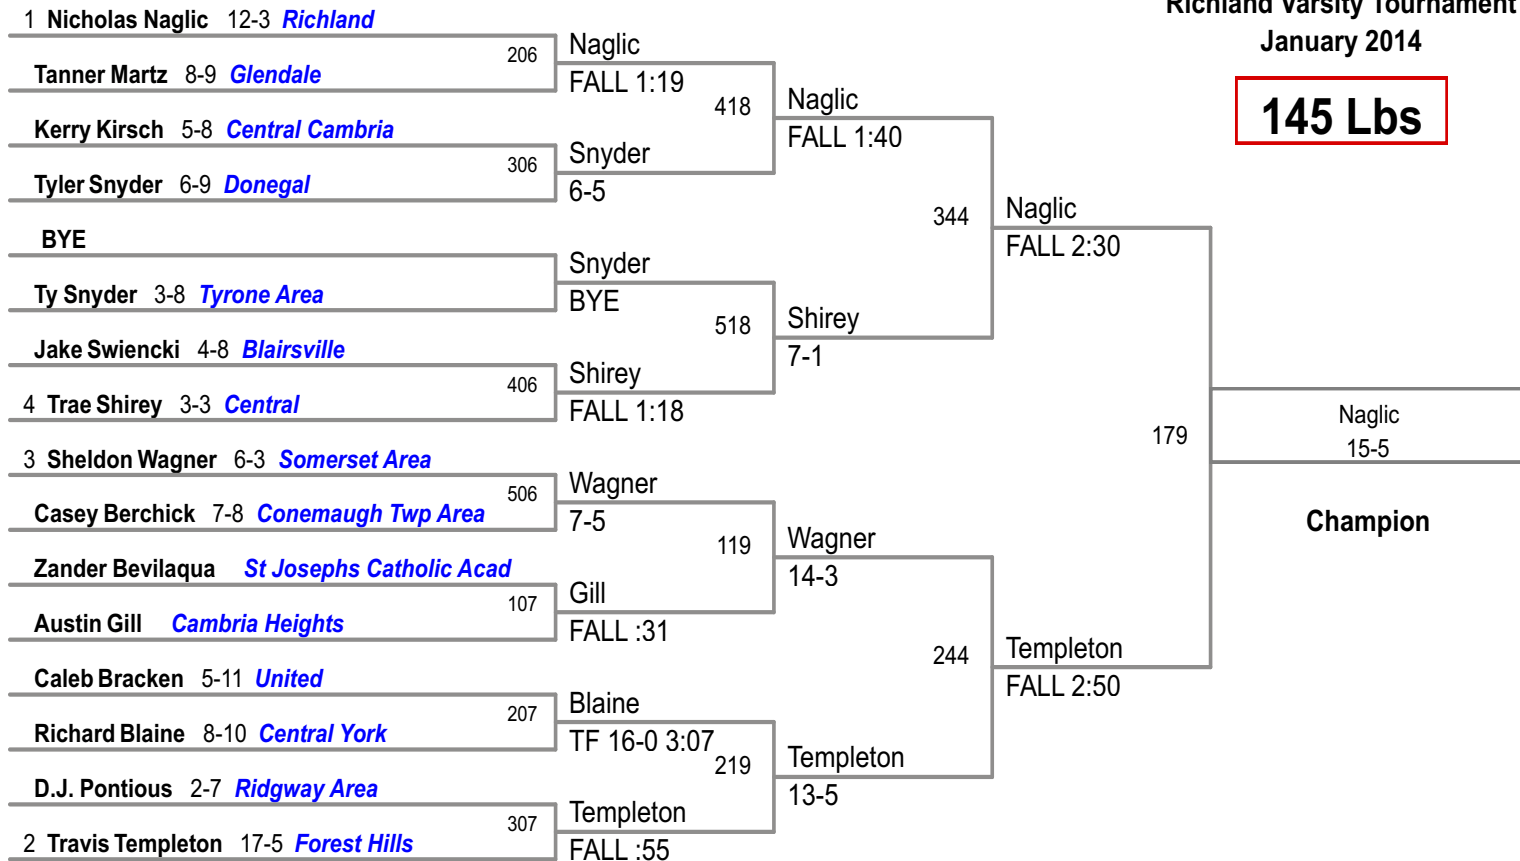

**126 Lbs**

Richland Varsity Tournament  
January 2014

**132 Lbs**

Richland Varsity Tournament  
January 2014

**138 Lbs**

Richland Varsity Tournament  
January 2014

**145 Lbs**

Richland Varsity Tournament  
January 2014