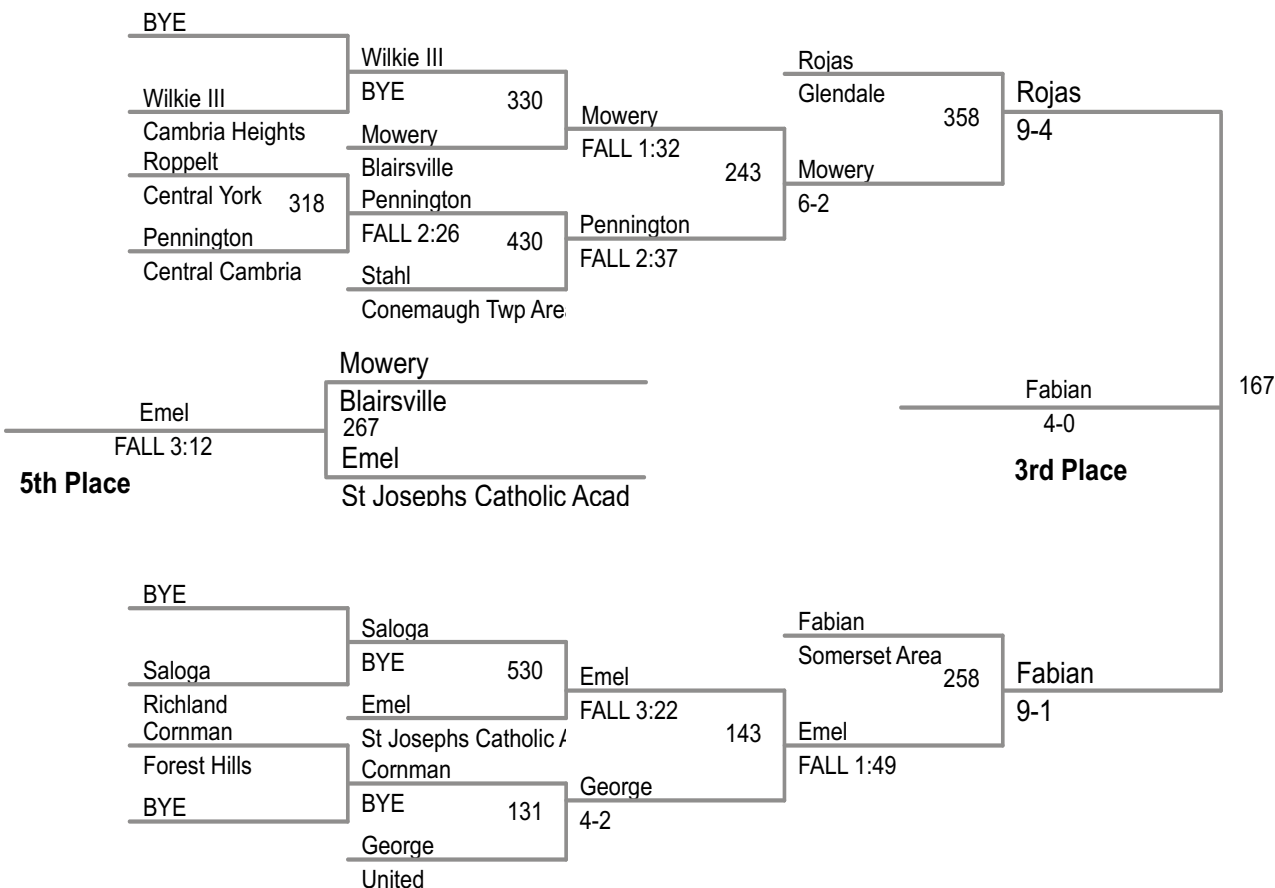

**126 Lbs**

Richland Varsity Tournament  
January 2014

**132 Lbs**

Richland Varsity Tournament  
January 2014

**138 Lbs**

Richland Varsity Tournament  
January 2014

**145 Lbs**

Richland Varsity Tournament  
January 2014