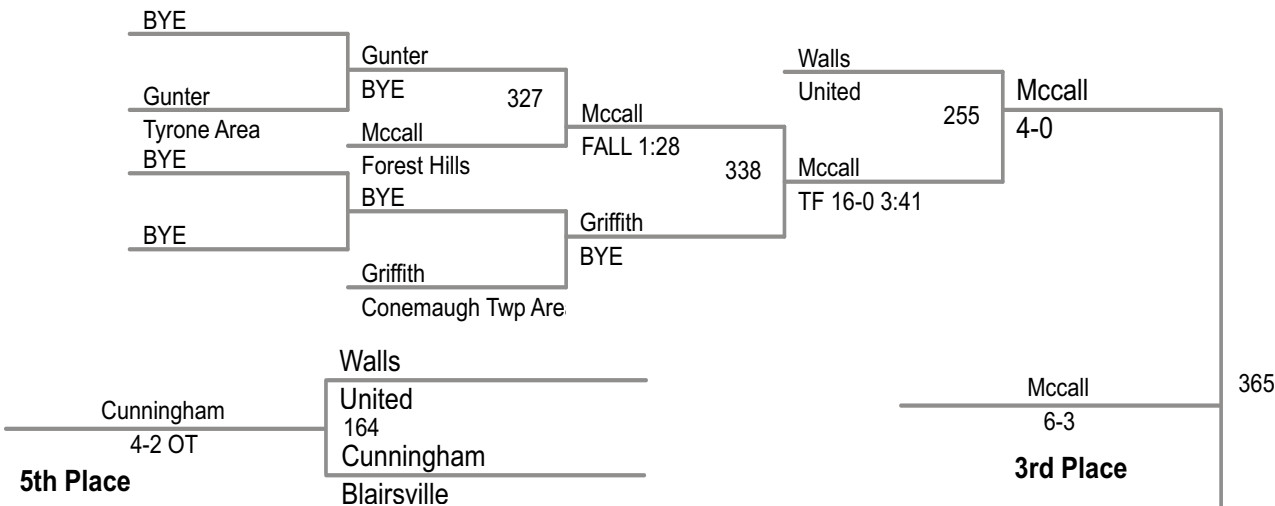

Richland Varsity Tournament
January 2014

113 Lbs