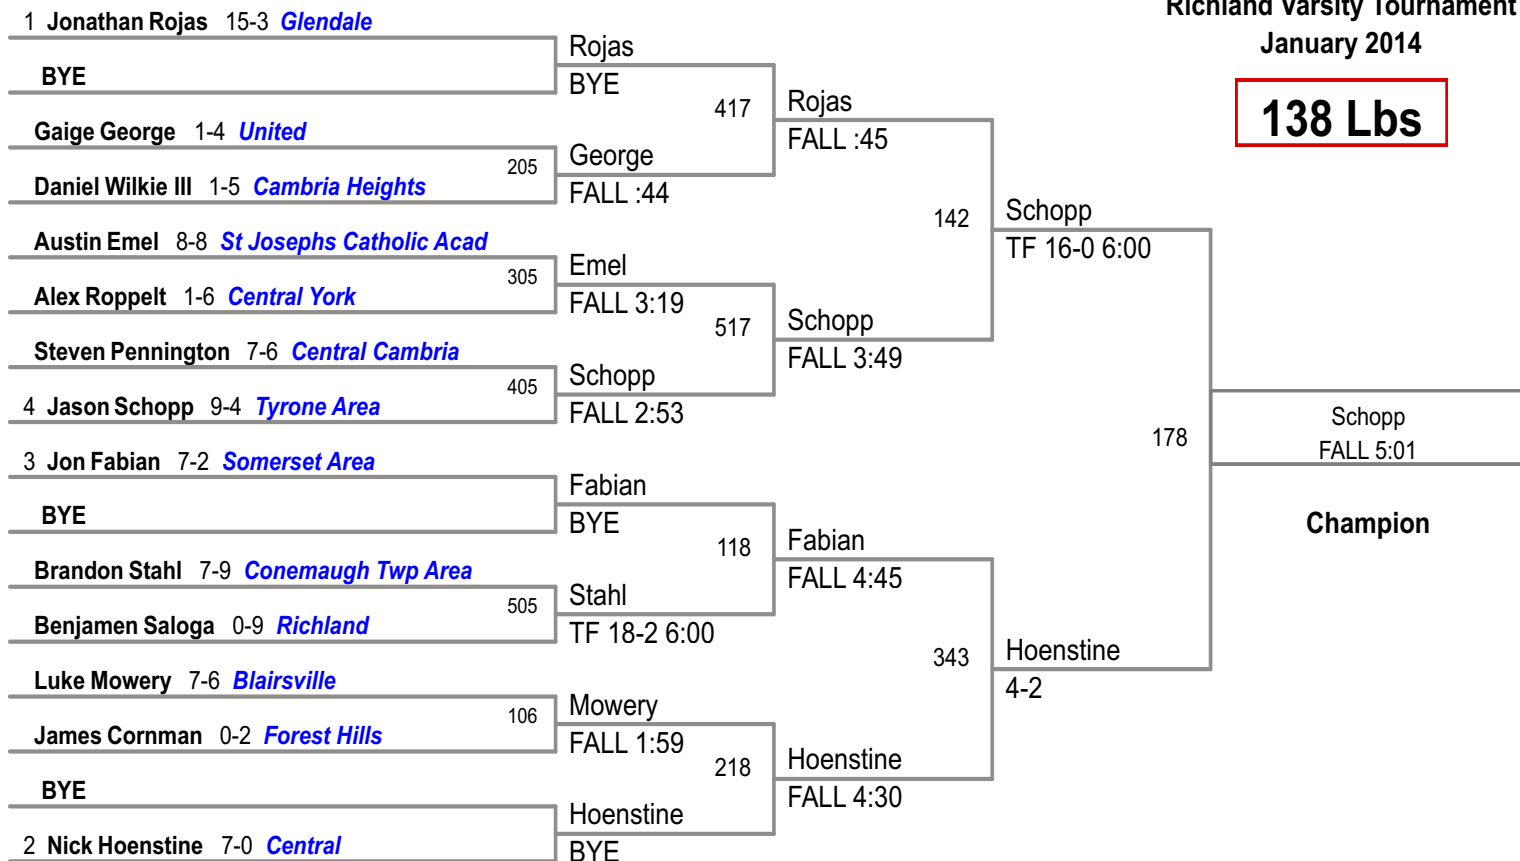

**126 Lbs**

Richland Varsity Tournament  
January 2014

**132 Lbs**

Richland Varsity Tournament  
January 2014

**138 Lbs**

Richland Varsity Tournament  
January 2014

**145 Lbs**

Richland Varsity Tournament  
January 2014