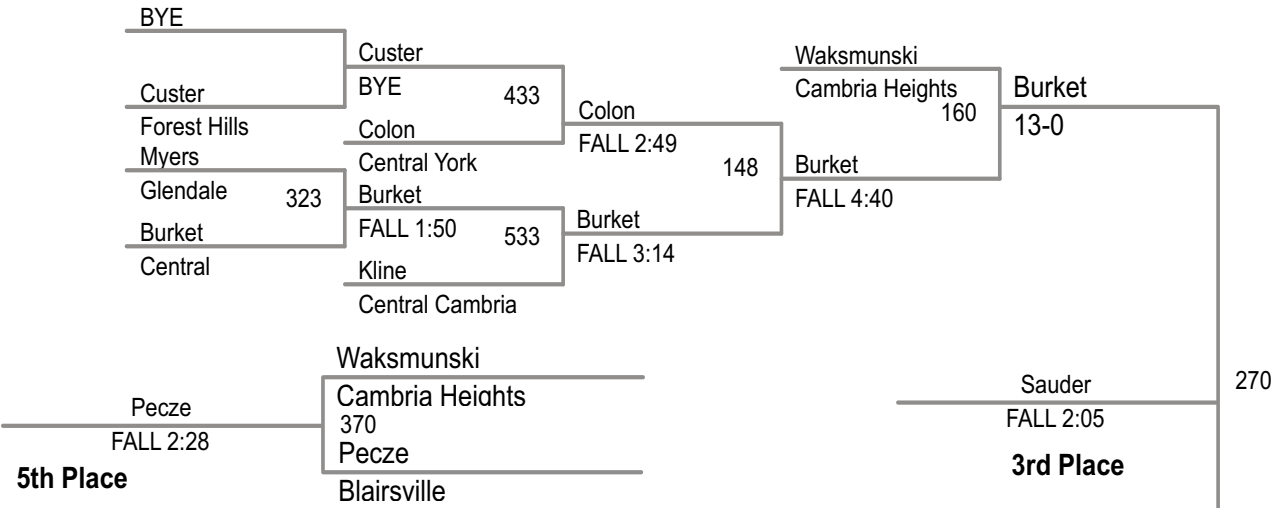

**152 Lbs**

Richland Varsity Tournament  
January 2014

**160 Lbs**

Richland Varsity Tournament  
January 2014

**170 Lbs**

Richland Varsity Tournament  
January 2014

**182 Lbs**

**Richland Varsity Tournament  
January 2014**