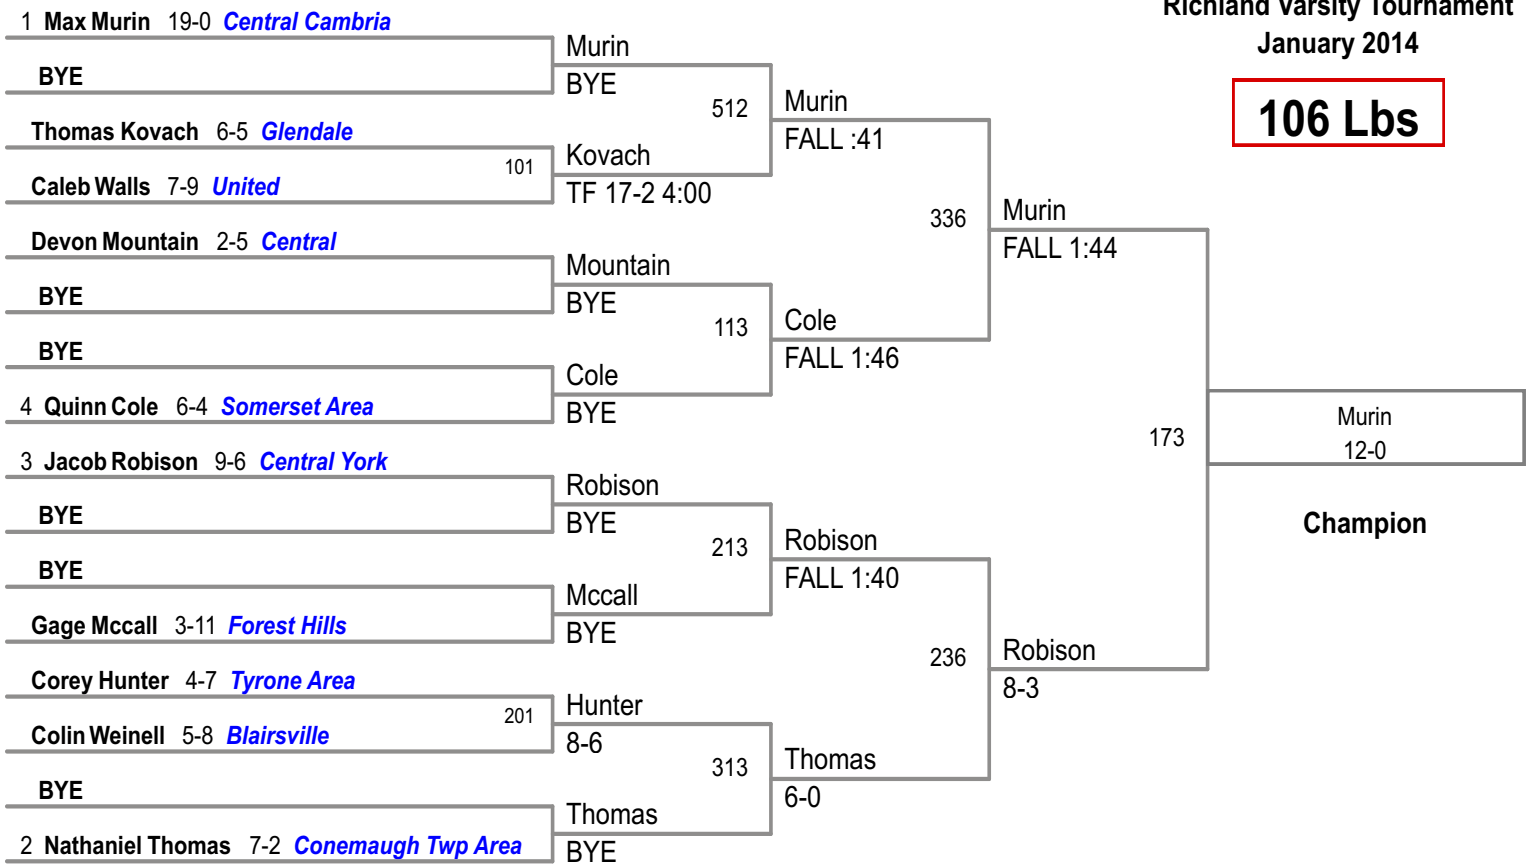

**Richland Varsity Tournament Team Scores - Last Modified:
1/18/14 6:55 PM**

Plc	Team	Score	Ch	Co
1	Central	149.5	-	-
2	Cambria Heights	139.5	-	-
3	Central York	138.5	-	-
4	Somerset Area	137.5	-	-
5	Blairsville	117.5	-	-
6	United	105.0	-	-
7	Central Cambria	103.5	-	-
8	Glendale	99.5	-	-
9	Ridgway Area	97.0	-	-
10	Tyrone Area	96.5	-	-
11	Richland	91.0	-	-
12	Forest Hills	88.5	-	-
13	Donegal	81.0	-	-
14	Conemaugh Twp Area	58.5	-	-
15	St Josephs Catholic Acad	23.0	-	-
16	Greater Johnstown	15.0	-	-
17		0.0	-	-

Richland Varsity Tournament
January 2014

106 Lbs