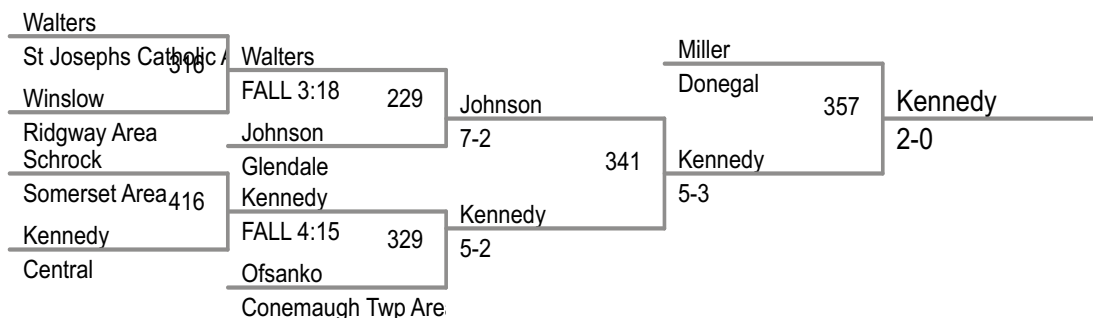

Richland Varsity Tournament
January 2014

126 Lbs