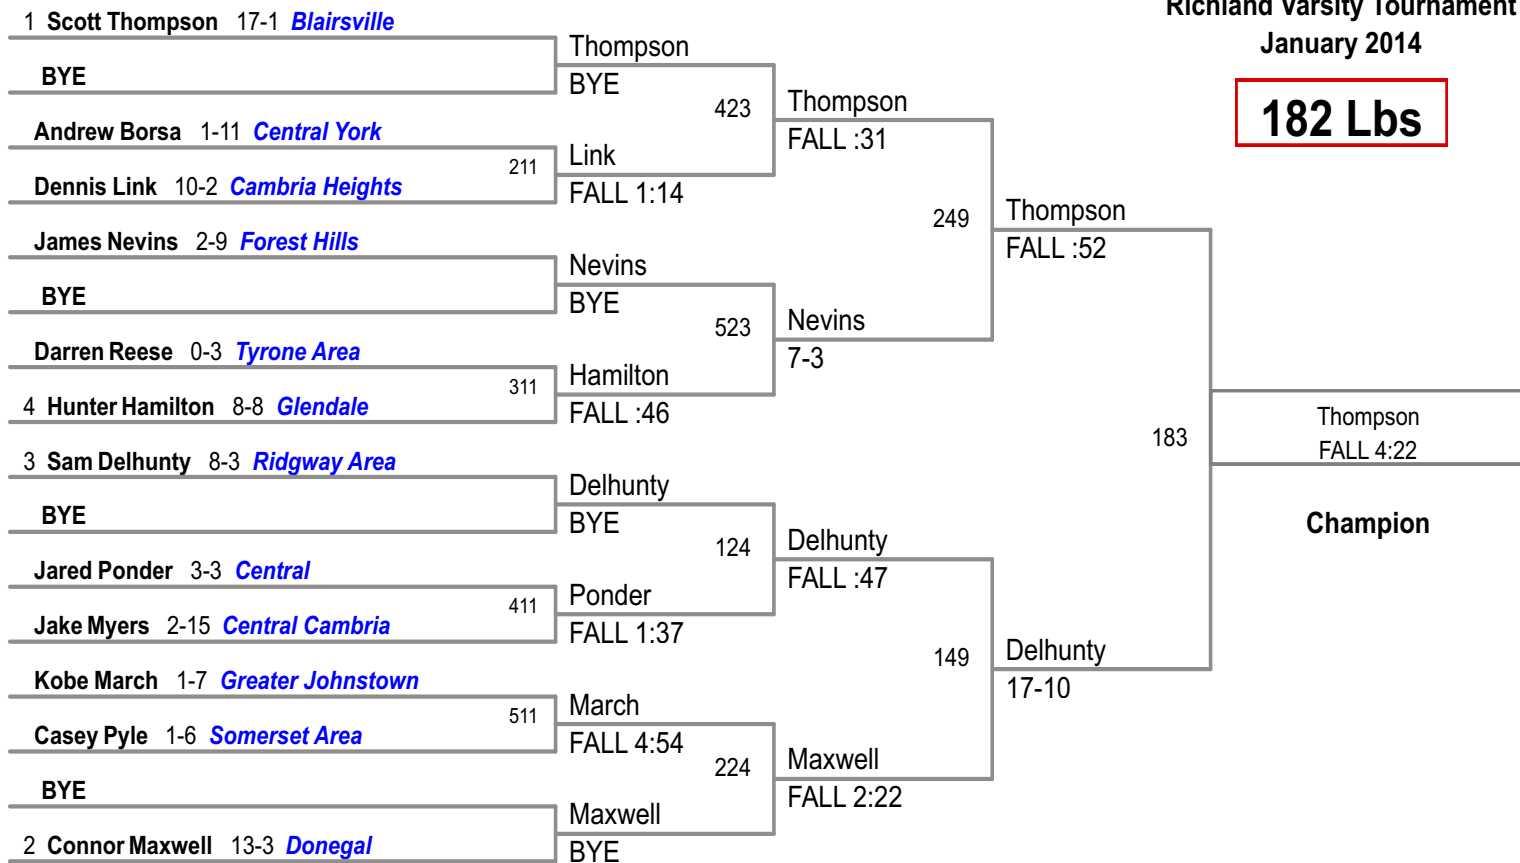

**152 Lbs**

Richland Varsity Tournament  
January 2014

**160 Lbs**

Richland Varsity Tournament  
January 2014

**170 Lbs**

Richland Varsity Tournament  
January 2014

**182 Lbs**

**Richland Varsity Tournament  
January 2014**