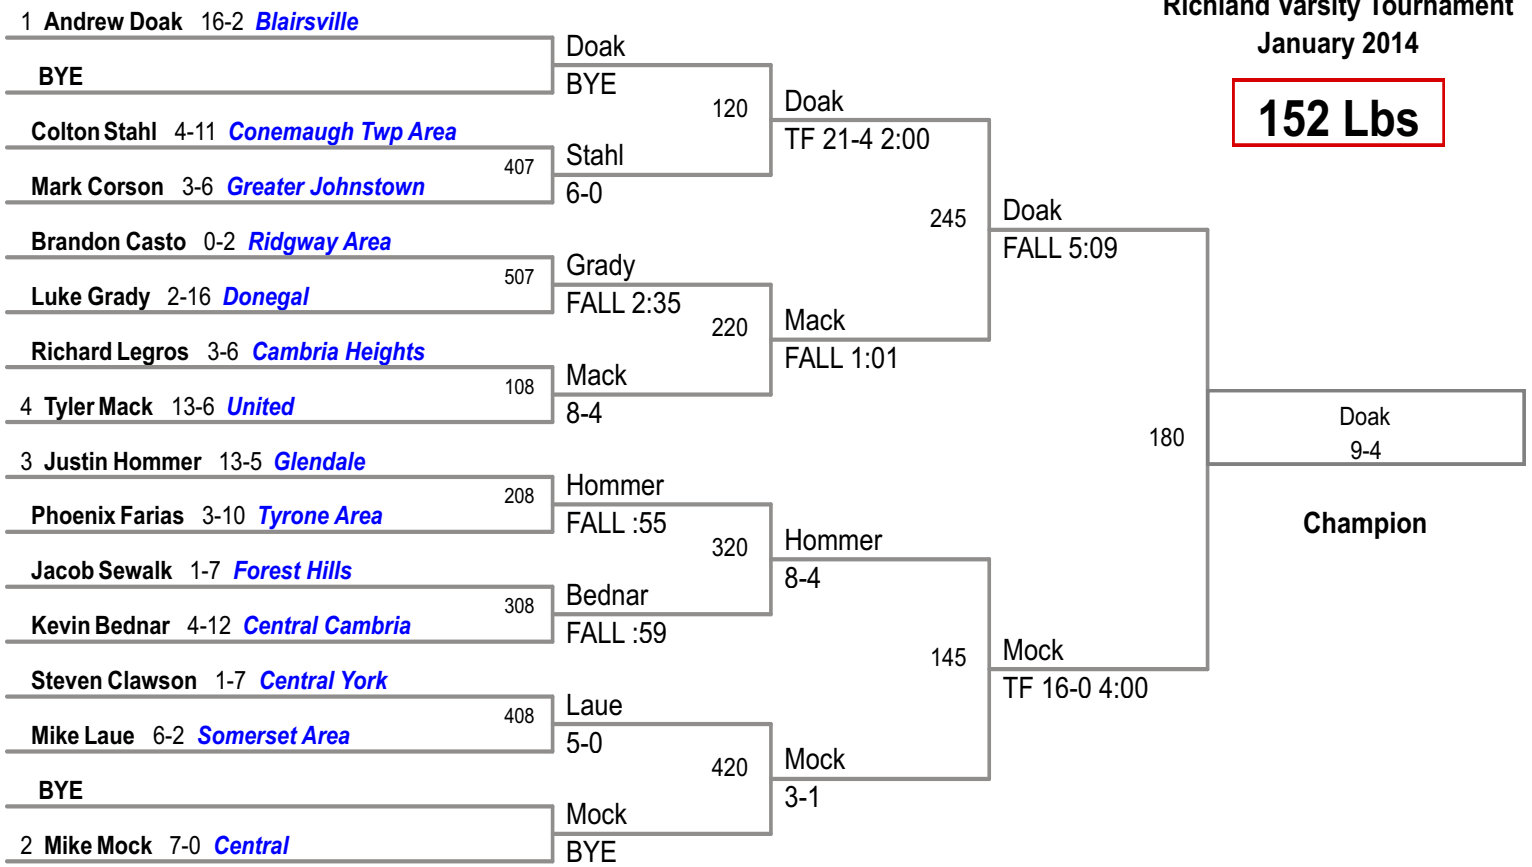

Richland Varsity Tournament
January 2014

152 Lbs