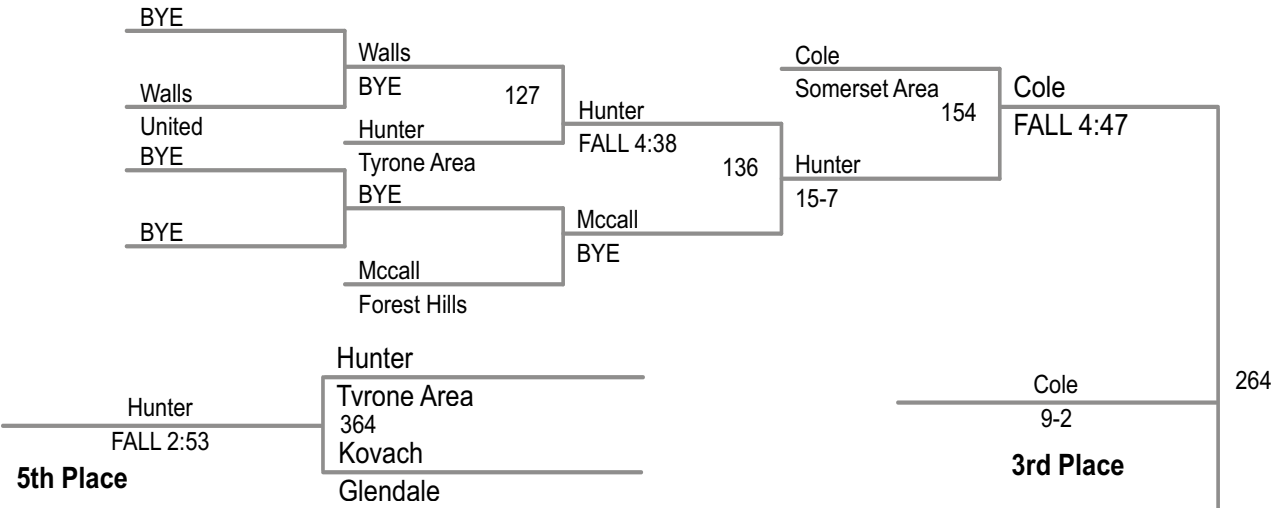

**Richland Varsity Tournament Team Scores - Last Modified:
1/18/14 6:55 PM**

Plc	Team	Score	Ch	Co
1	Central	149.5	-	-
2	Cambria Heights	139.5	-	-
3	Central York	138.5	-	-
4	Somerset Area	137.5	-	-
5	Blairsville	117.5	-	-
6	United	105.0	-	-
7	Central Cambria	103.5	-	-
8	Glendale	99.5	-	-
9	Ridgway Area	97.0	-	-
10	Tyrone Area	96.5	-	-
11	Richland	91.0	-	-
12	Forest Hills	88.5	-	-
13	Donegal	81.0	-	-
14	Conemaugh Twp Area	58.5	-	-
15	St Josephs Catholic Acad	23.0	-	-
16	Greater Johnstown	15.0	-	-
17		0.0	-	-

Richland Varsity Tournament
January 2014

106 Lbs