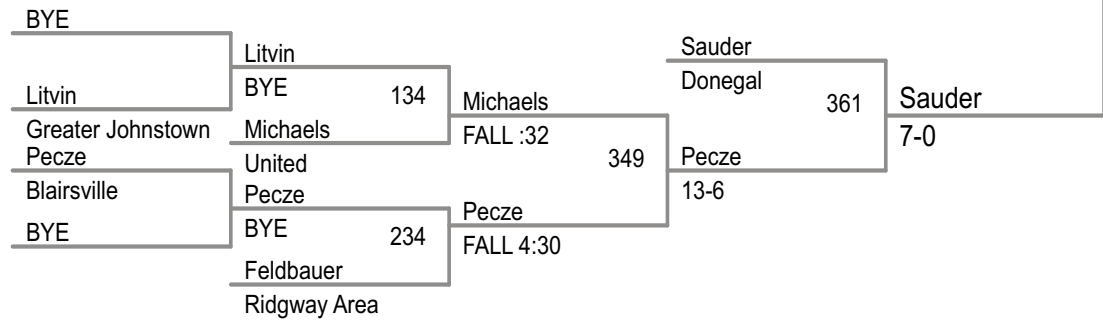

**152 Lbs**

Richland Varsity Tournament  
January 2014

**160 Lbs**

Richland Varsity Tournament  
January 2014

**170 Lbs**

Richland Varsity Tournament  
January 2014

**182 Lbs**

**Richland Varsity Tournament  
January 2014**