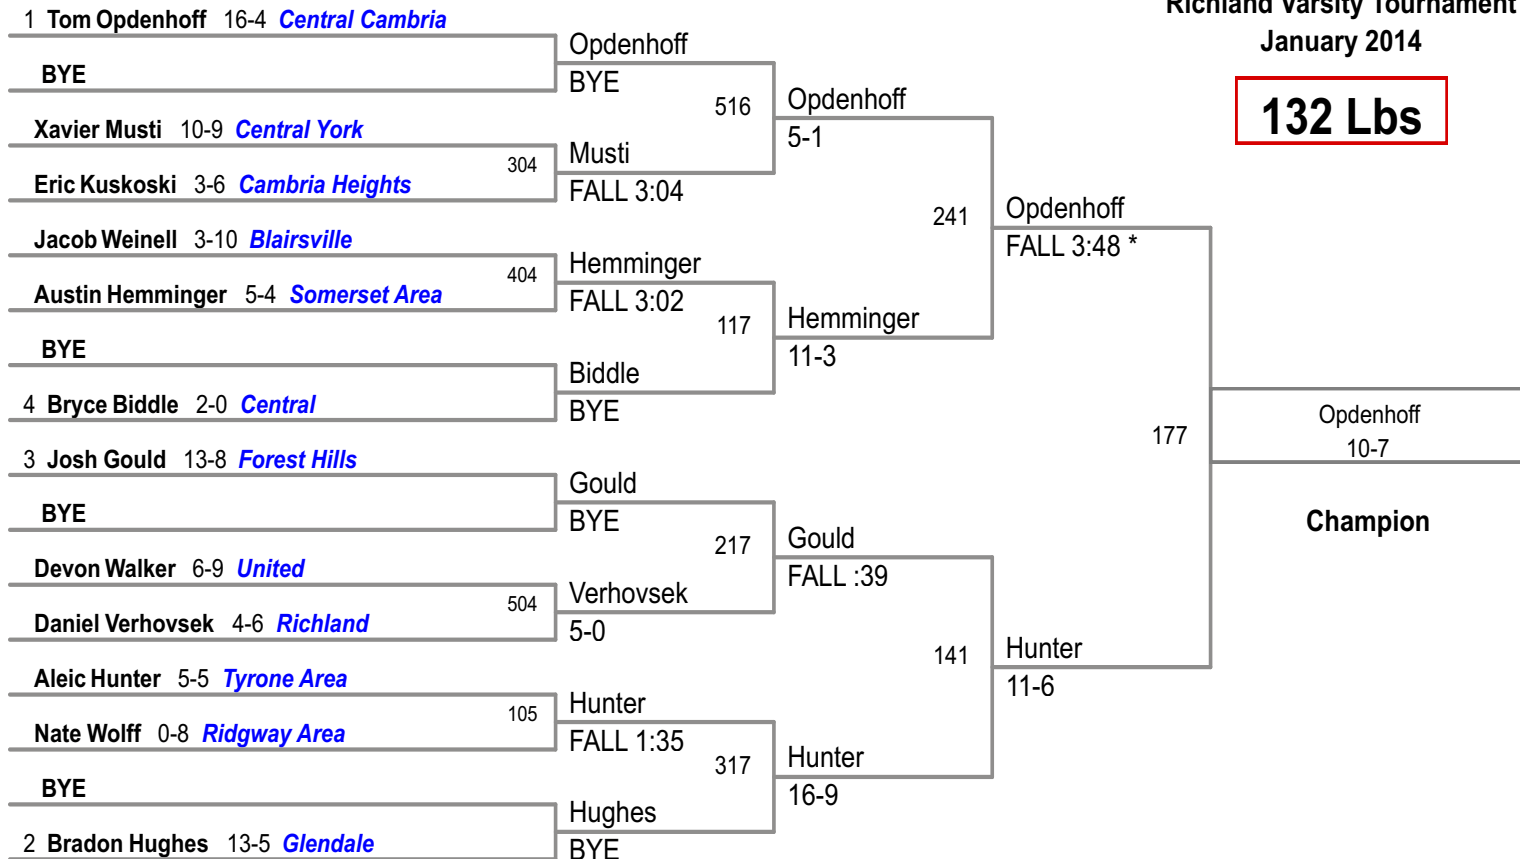

Richland Varsity Tournament
January 2014

132 Lbs