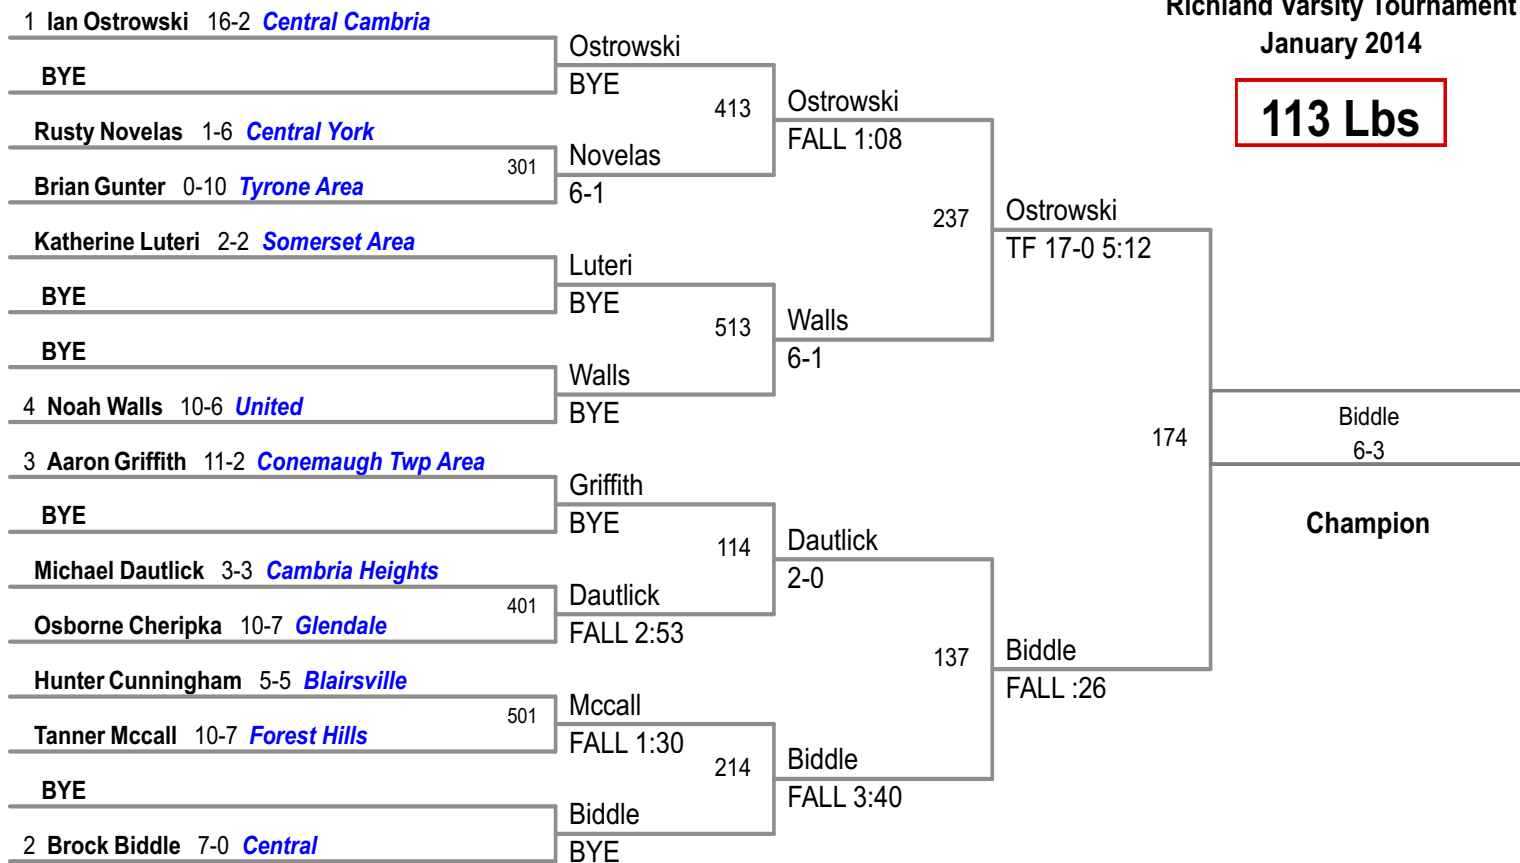

Richland Varsity Tournament
January 2014

113 Lbs