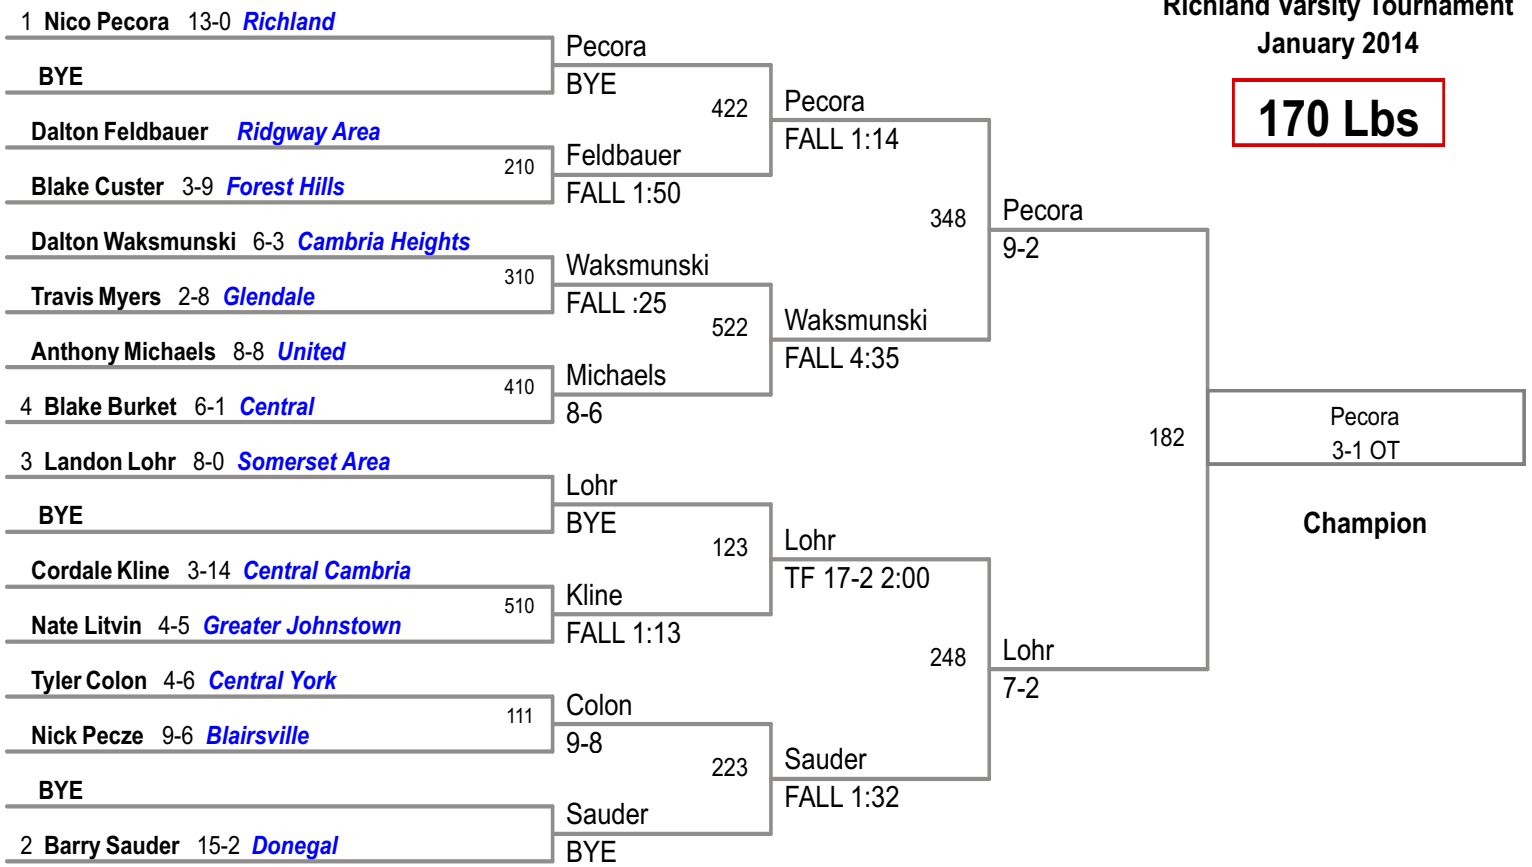

**152 Lbs**

Richland Varsity Tournament  
January 2014

**160 Lbs**

Richland Varsity Tournament  
January 2014

**170 Lbs**

Richland Varsity Tournament  
January 2014

**182 Lbs**

**Richland Varsity Tournament  
January 2014**