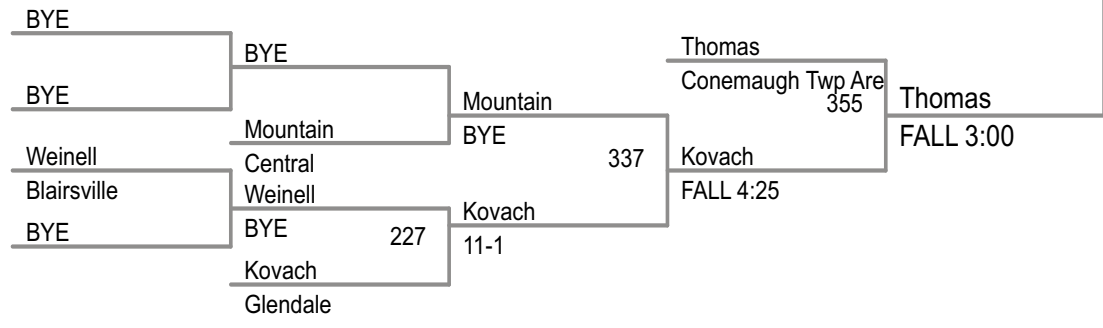

**Richland Varsity Tournament Team Scores - Last Modified:
1/18/14 6:55 PM**

Plc	Team	Score	Ch	Co
1	Central	149.5	-	-
2	Cambria Heights	139.5	-	-
3	Central York	138.5	-	-
4	Somerset Area	137.5	-	-
5	Blairsville	117.5	-	-
6	United	105.0	-	-
7	Central Cambria	103.5	-	-
8	Glendale	99.5	-	-
9	Ridgway Area	97.0	-	-
10	Tyrone Area	96.5	-	-
11	Richland	91.0	-	-
12	Forest Hills	88.5	-	-
13	Donegal	81.0	-	-
14	Conemaugh Twp Area	58.5	-	-
15	St Josephs Catholic Acad	23.0	-	-
16	Greater Johnstown	15.0	-	-
17		0.0	-	-

Richland Varsity Tournament
January 2014

106 Lbs