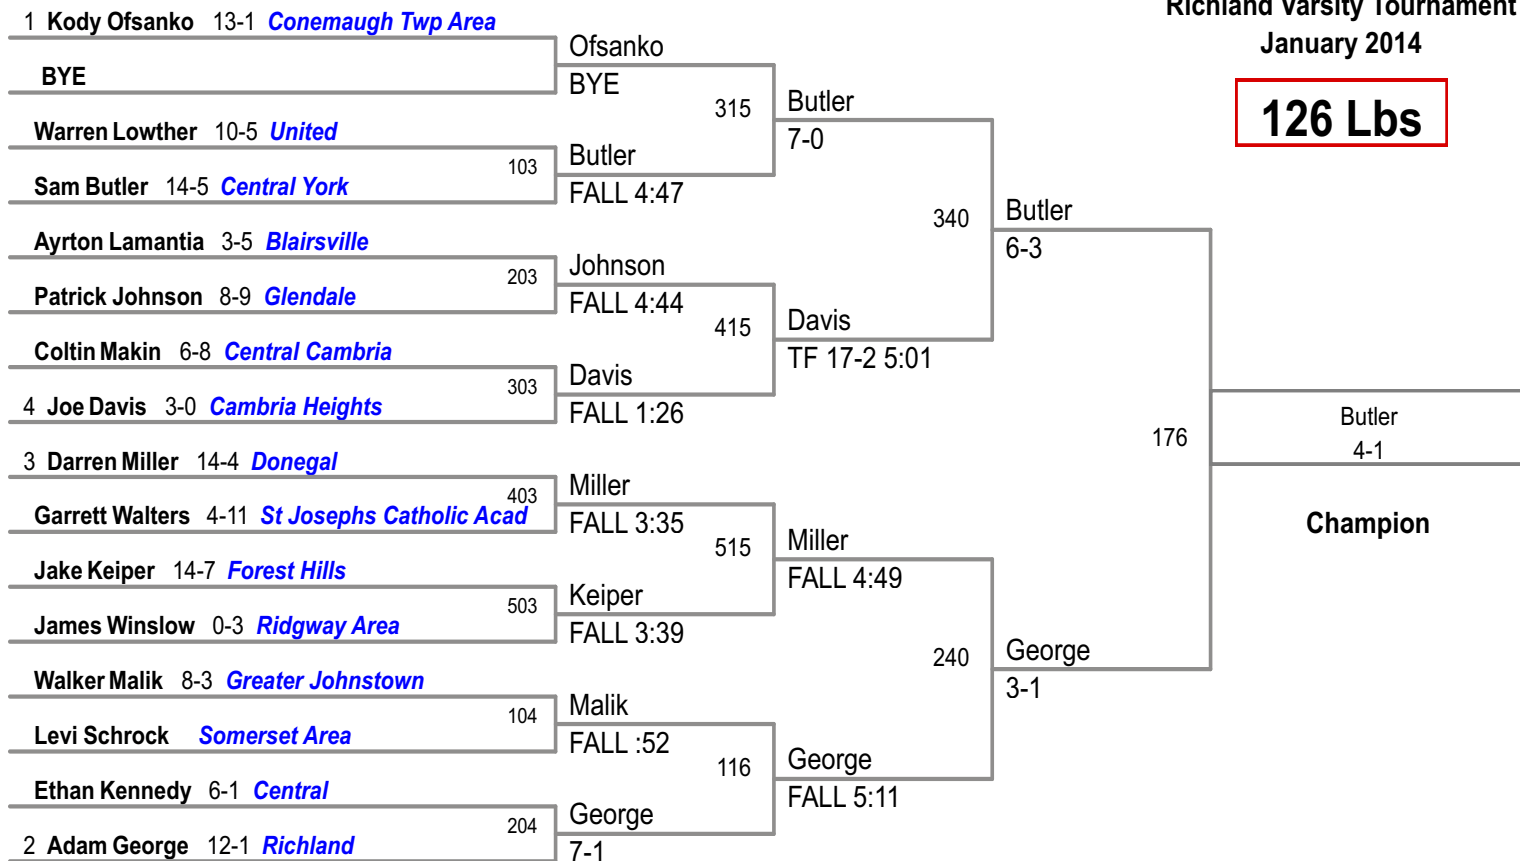

Richland Varsity Tournament
January 2014

126 Lbs