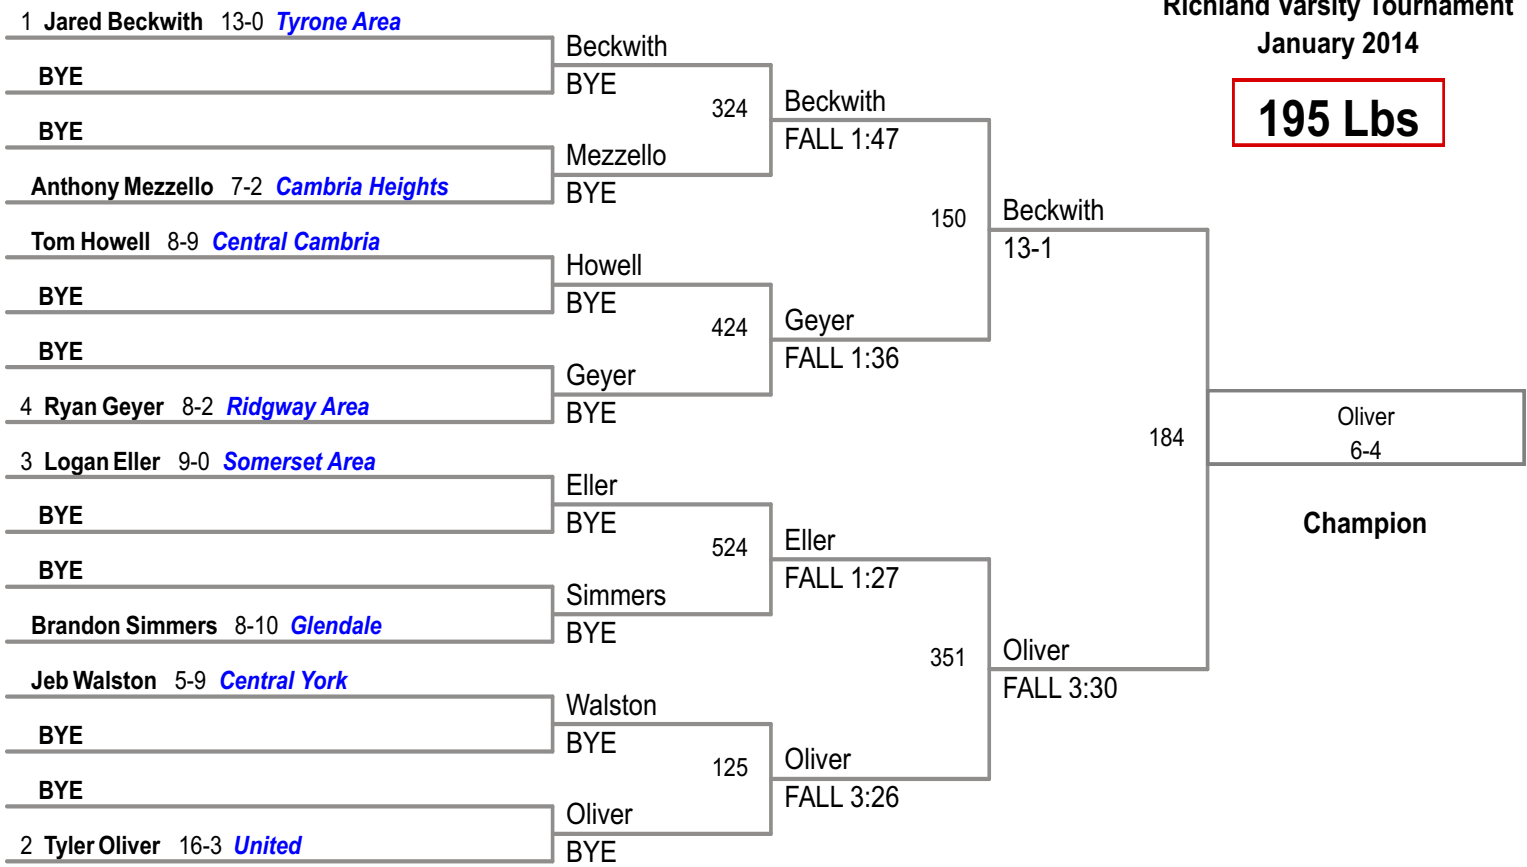

**Richland Varsity Tournament
January 2014**

195 Lbs