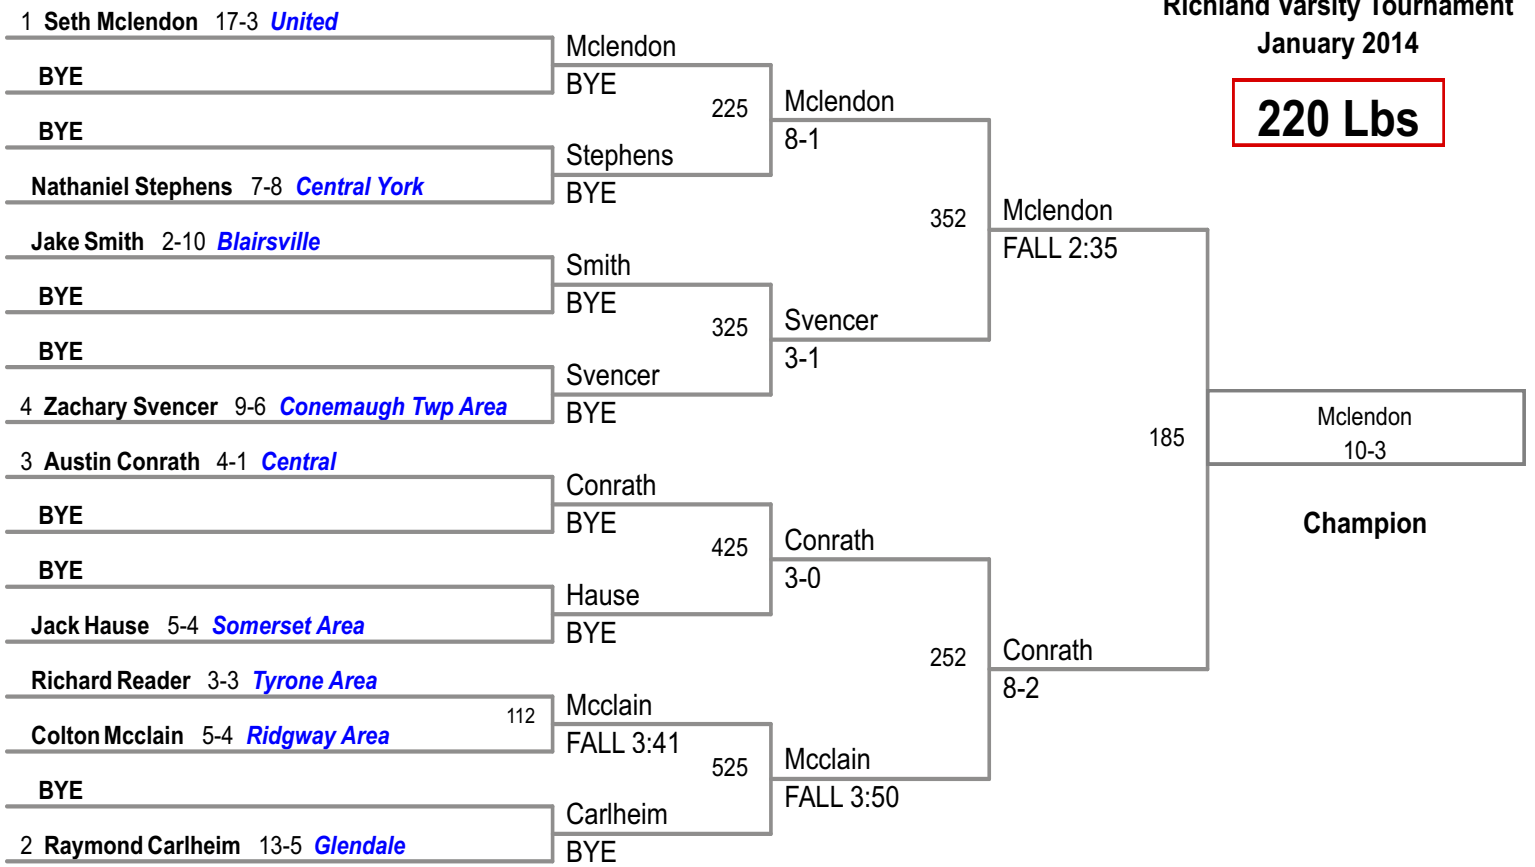

**Richland Varsity Tournament
January 2014**

220 Lbs