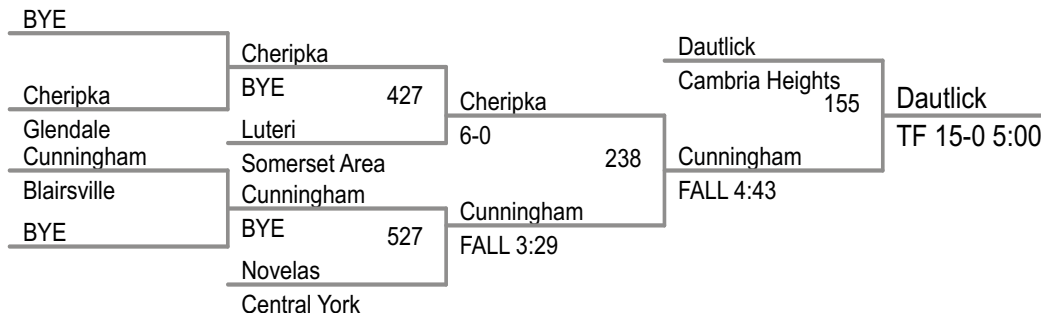

Richland Varsity Tournament
January 2014

113 Lbs