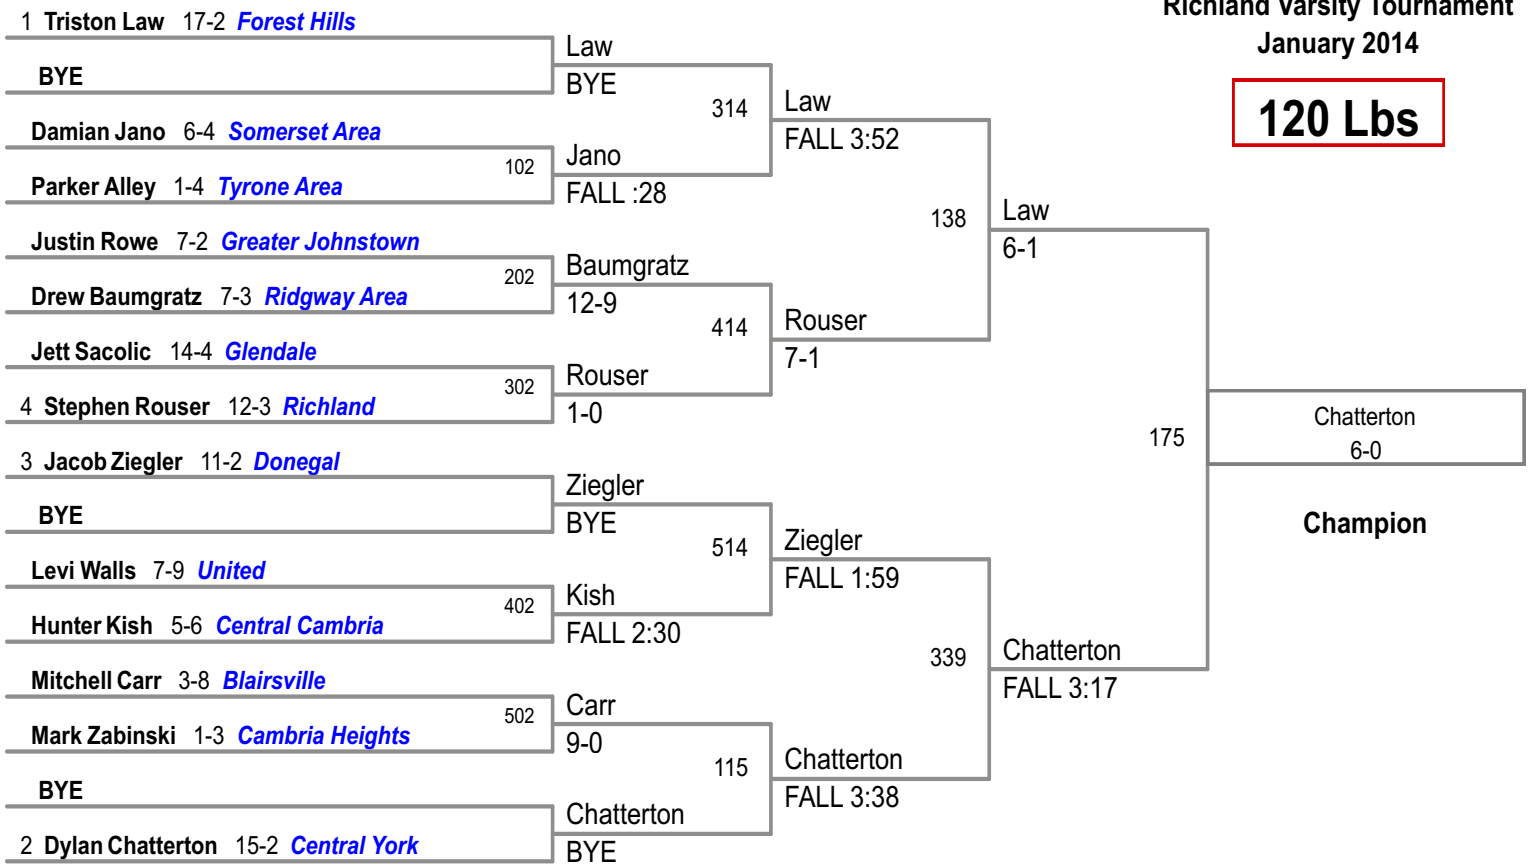

Richland Varsity Tournament  
January 2014

**106 Lbs**

Richland Varsity Tournament  
January 2014

**113 Lbs**

Richland Varsity Tournament  
January 2014

**120 Lbs**

Richland Varsity Tournament  
January 2014