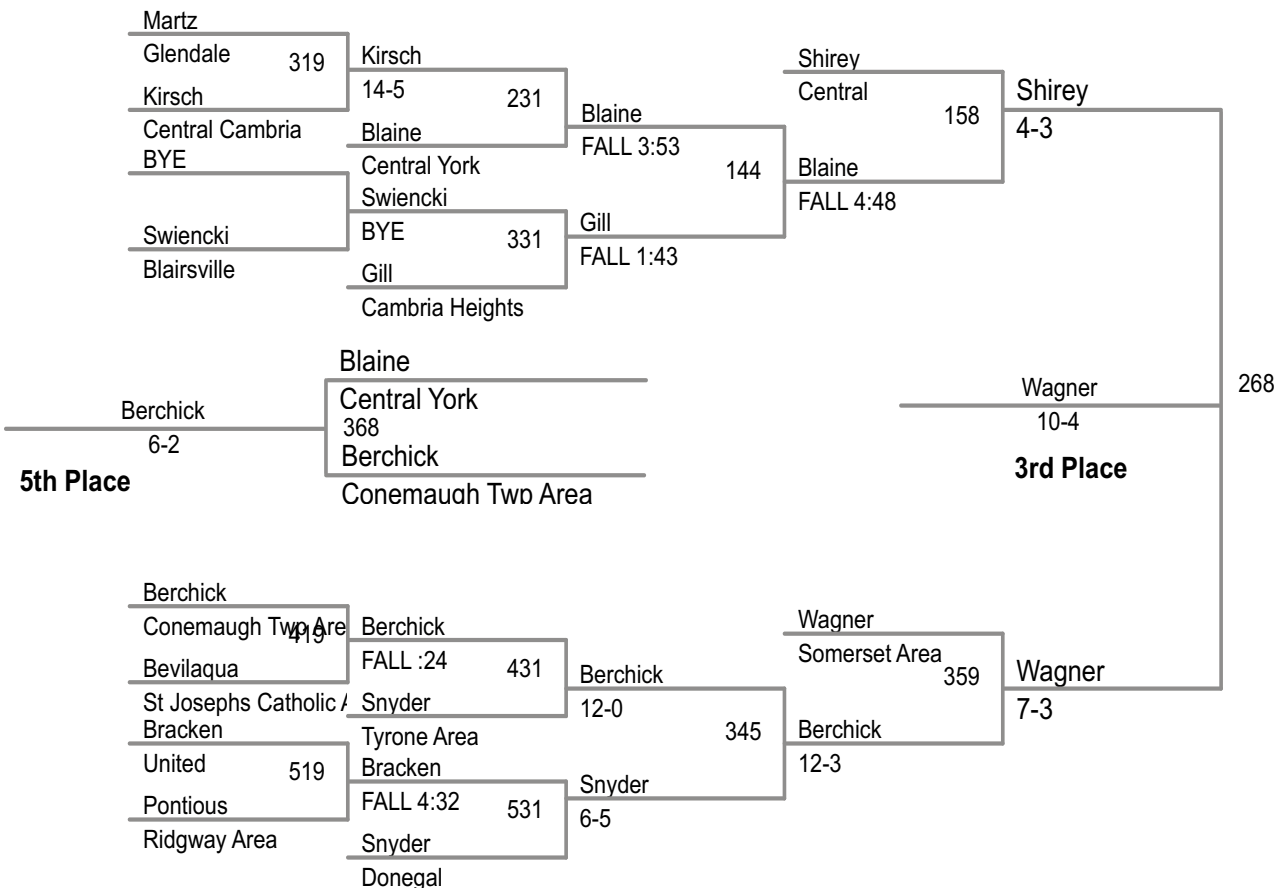

**126 Lbs**

Richland Varsity Tournament  
January 2014

**132 Lbs**

Richland Varsity Tournament  
January 2014

**138 Lbs**

Richland Varsity Tournament  
January 2014

**145 Lbs**

Richland Varsity Tournament  
January 2014