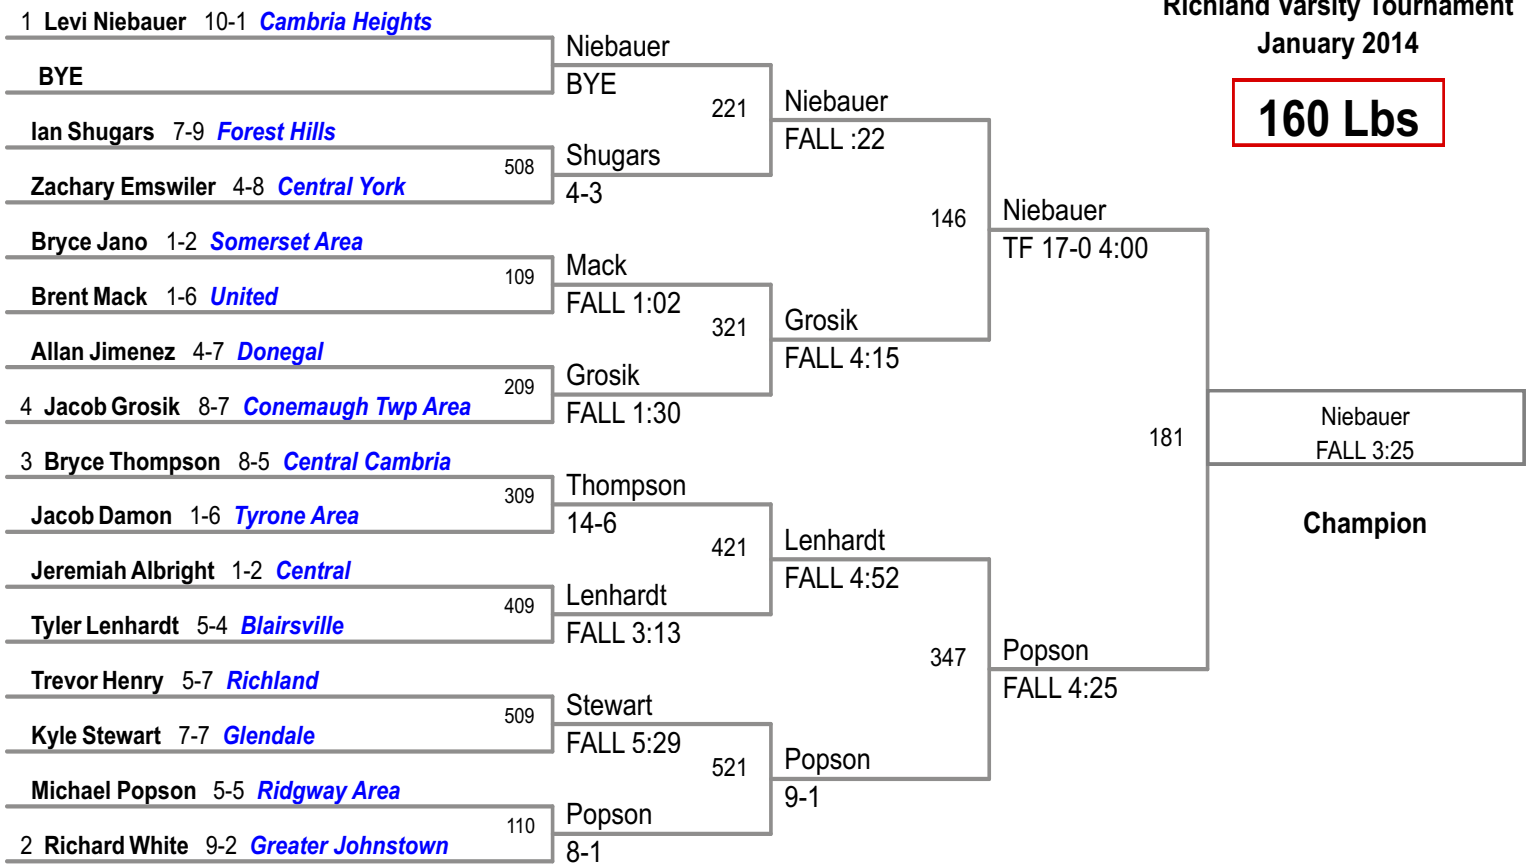

Richland Varsity Tournament
January 2014

160 Lbs