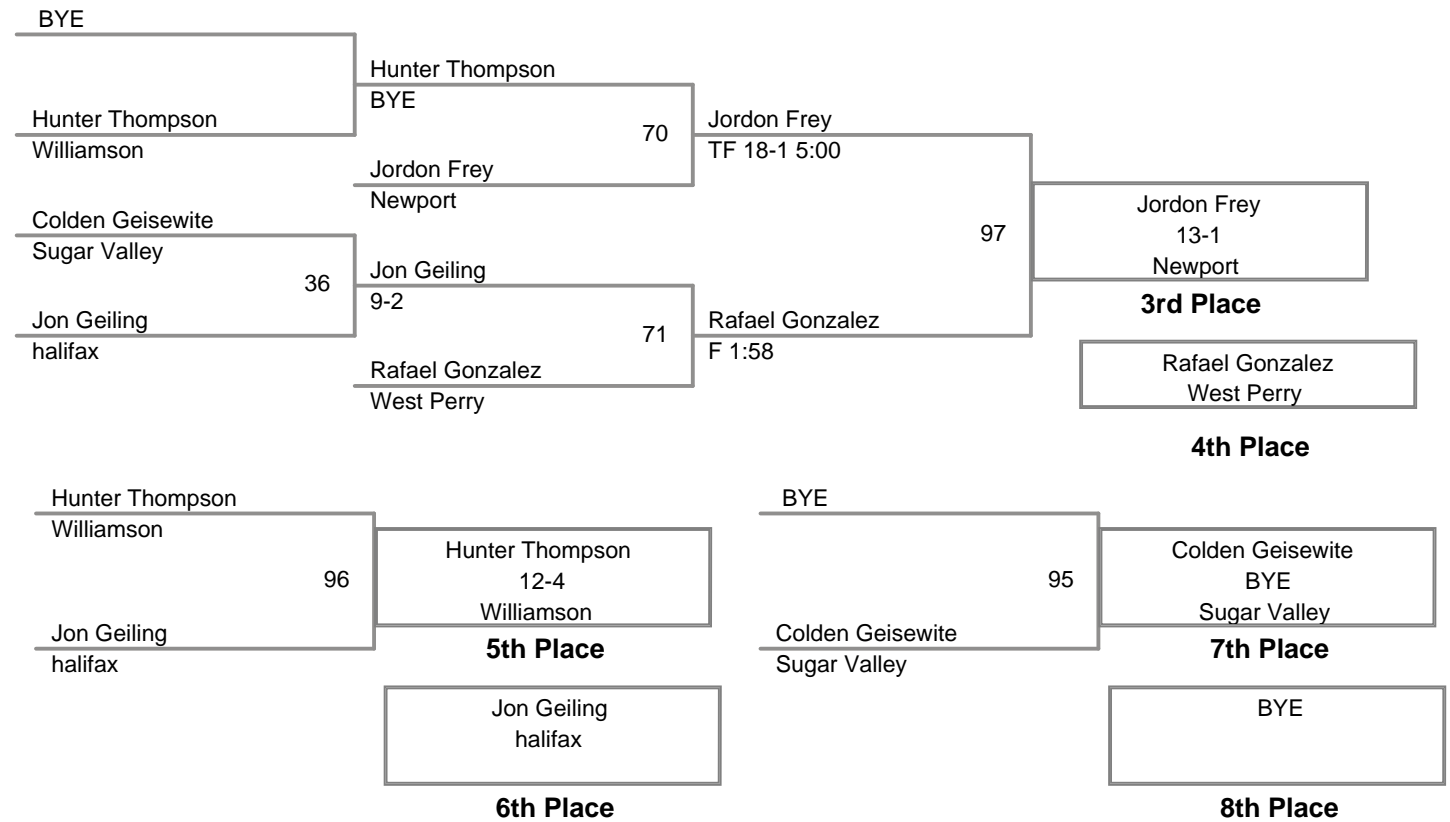

**Newport Holiday
Varsity**

106 Lbs

Newport Holiday
Varsity

113 Lbs

Newport Holiday
Varsity

120 Lbs

Newport Holiday
Varsity

126 Lbs