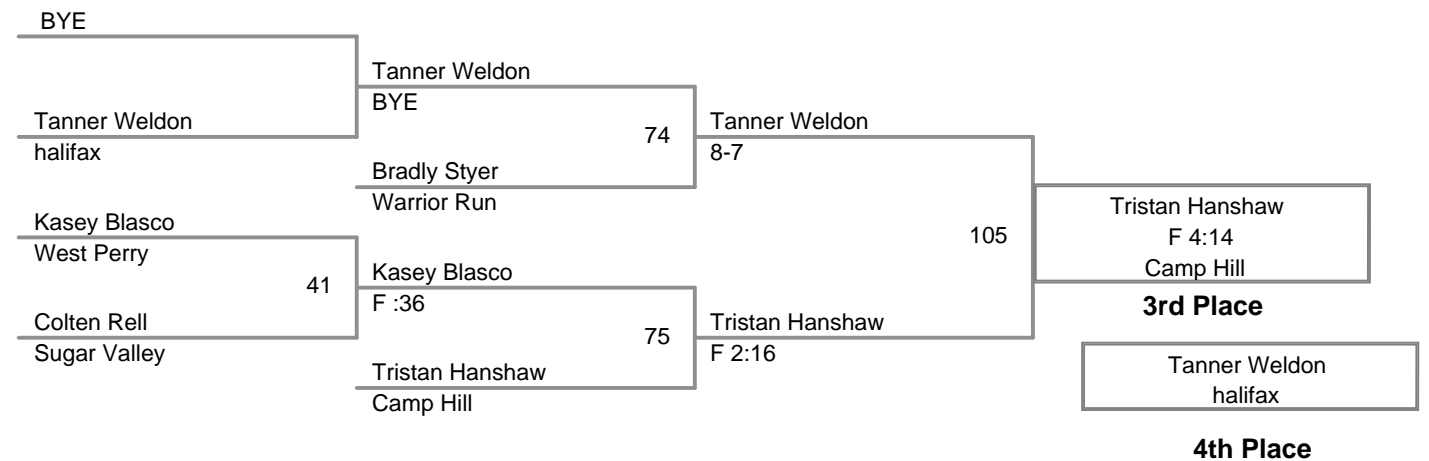

**Newport Holiday
Varsity**

106 Lbs

Newport Holiday
Varsity

113 Lbs

Newport Holiday
Varsity

120 Lbs

Newport Holiday
Varsity

126 Lbs