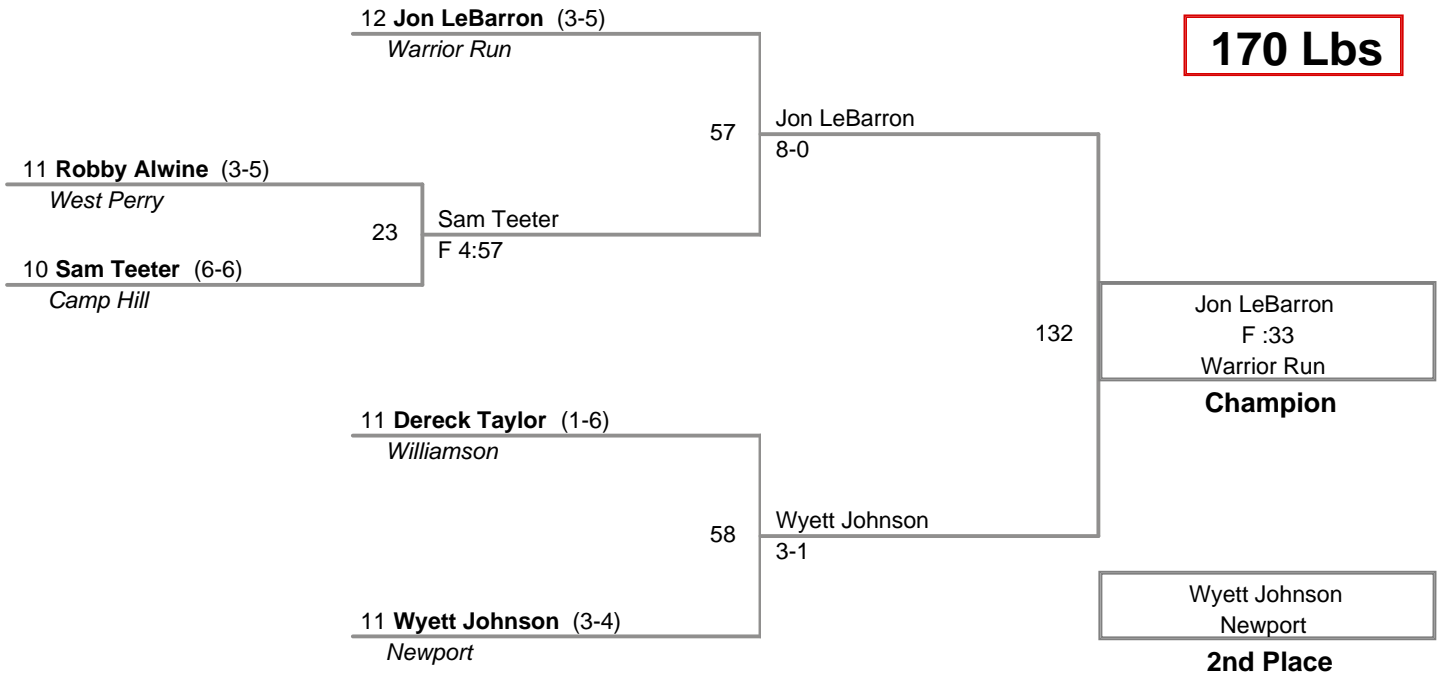

Newport Holiday
Varsity

170 Lbs