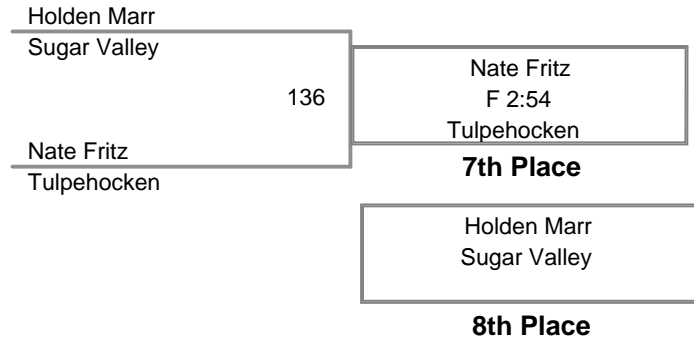

**Newport Holiday
Varsity**

160 Lbs

Newport Holiday
Varsity

170 Lbs

**Newport Holiday
Varsity**

195 Lbs

Newport Holiday
Varsity

220 Lbs