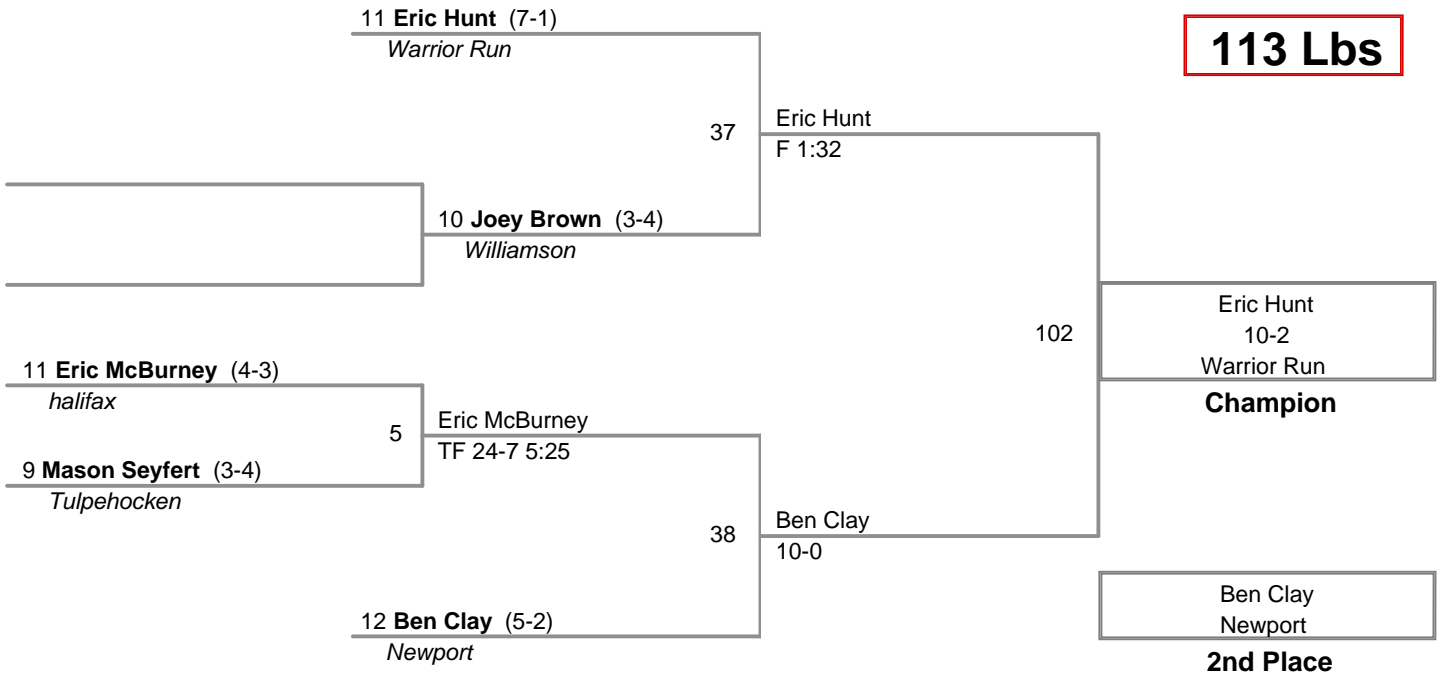

**Newport Holiday
Varsity**

106 Lbs

Newport Holiday
Varsity

113 Lbs

Newport Holiday
Varsity

120 Lbs

Newport Holiday
Varsity

126 Lbs