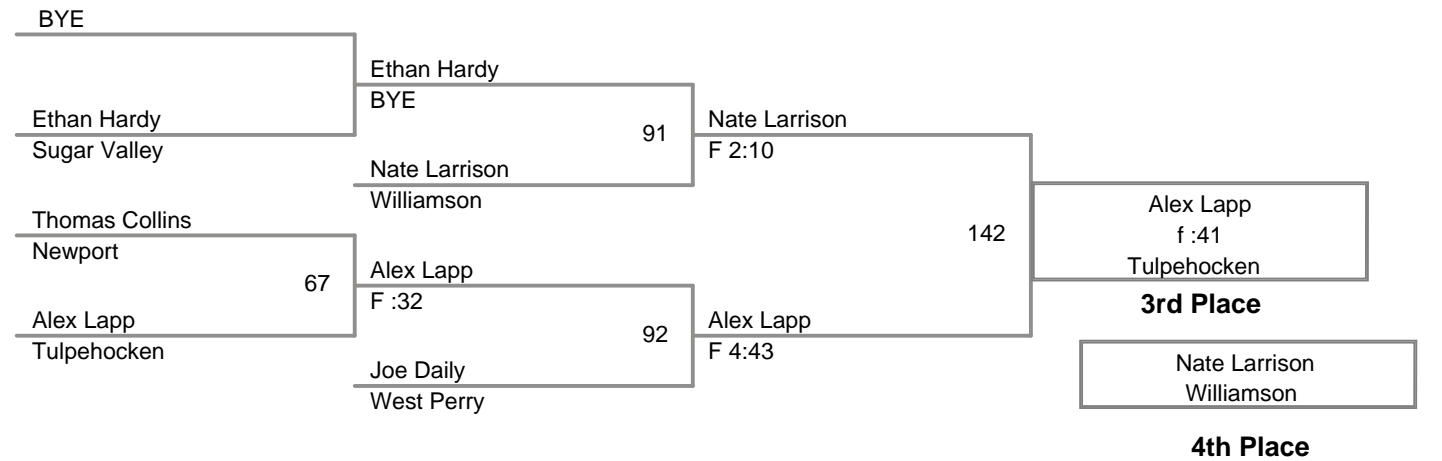

**Newport Holiday
Varsity**

160 Lbs

Newport Holiday
Varsity

170 Lbs

**Newport Holiday
Varsity**

195 Lbs

Newport Holiday
Varsity

220 Lbs