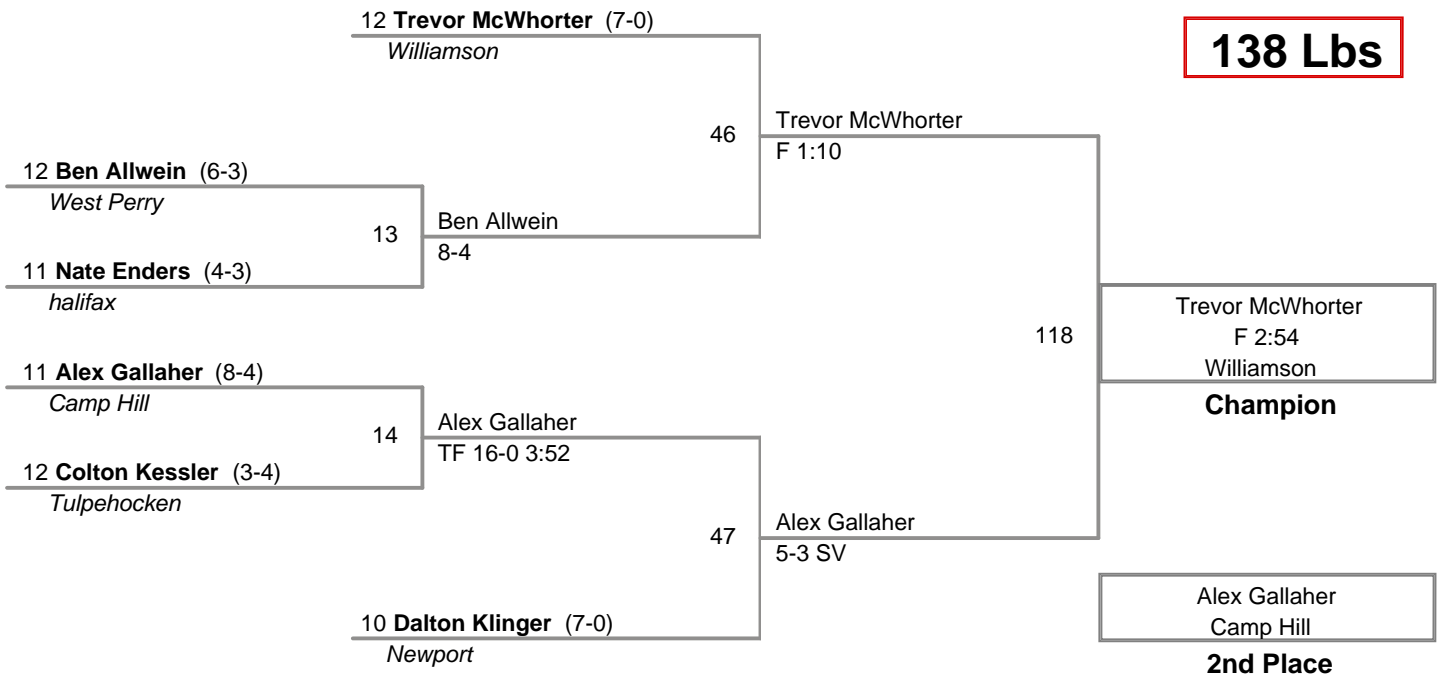

**Newport Holiday
Varsity**

106 Lbs

Newport Holiday
Varsity

113 Lbs

Newport Holiday
Varsity

120 Lbs

Newport Holiday
Varsity

126 Lbs

Newport Holiday
Varsity

132 Lbs

Newport Holiday
Varsity

138 Lbs

Newport Holiday
Varsity

145 Lbs

**Newport Holiday
Varsity**

152 Lbs