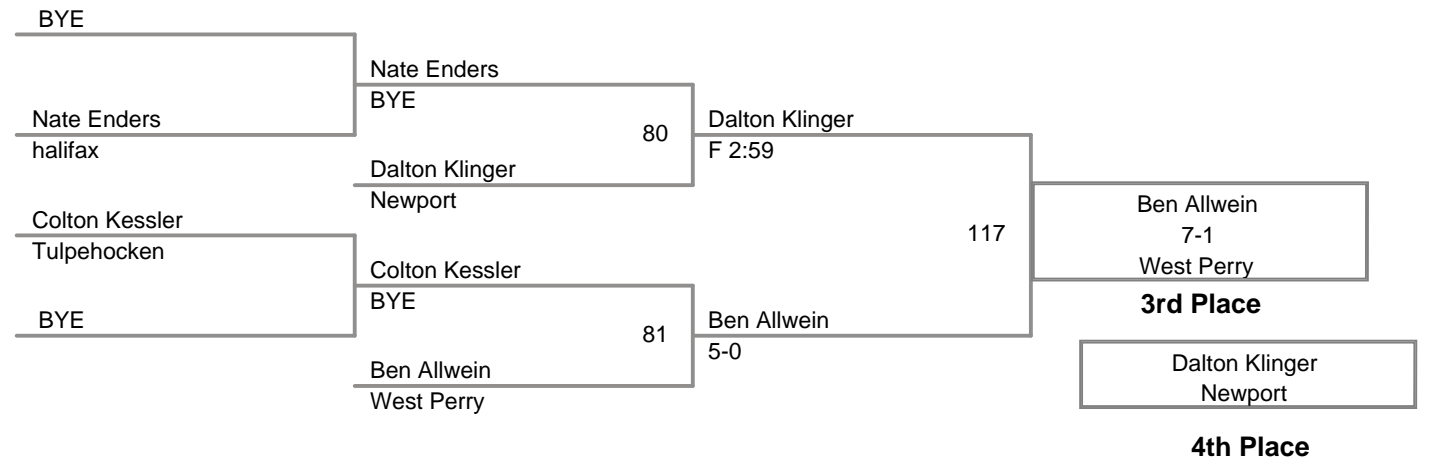

Newport Holiday
Varsity

138 Lbs