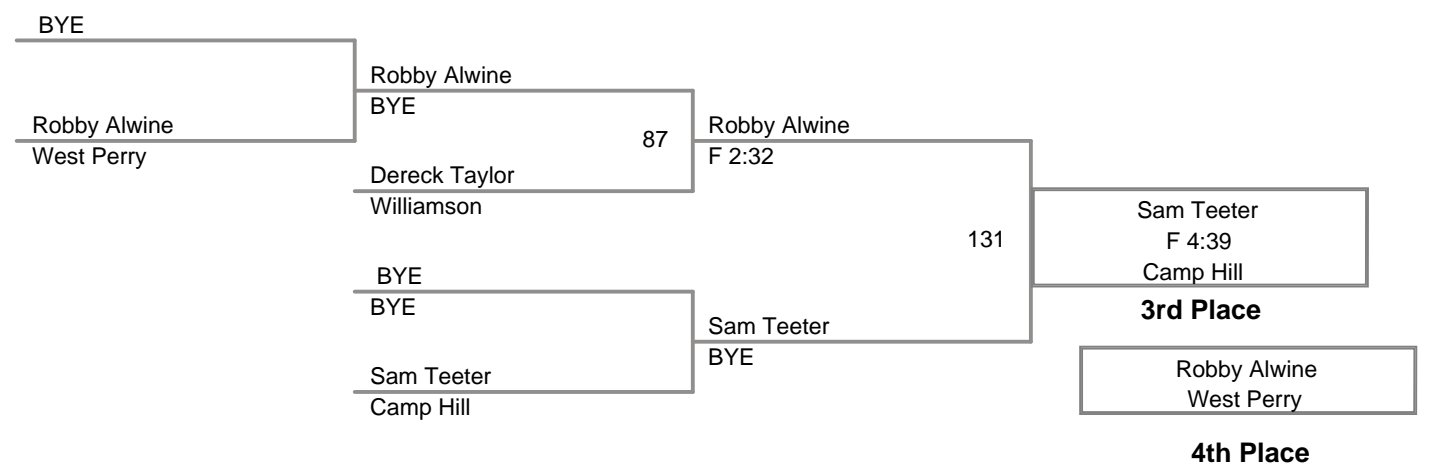

Newport Holiday
Varsity

170 Lbs