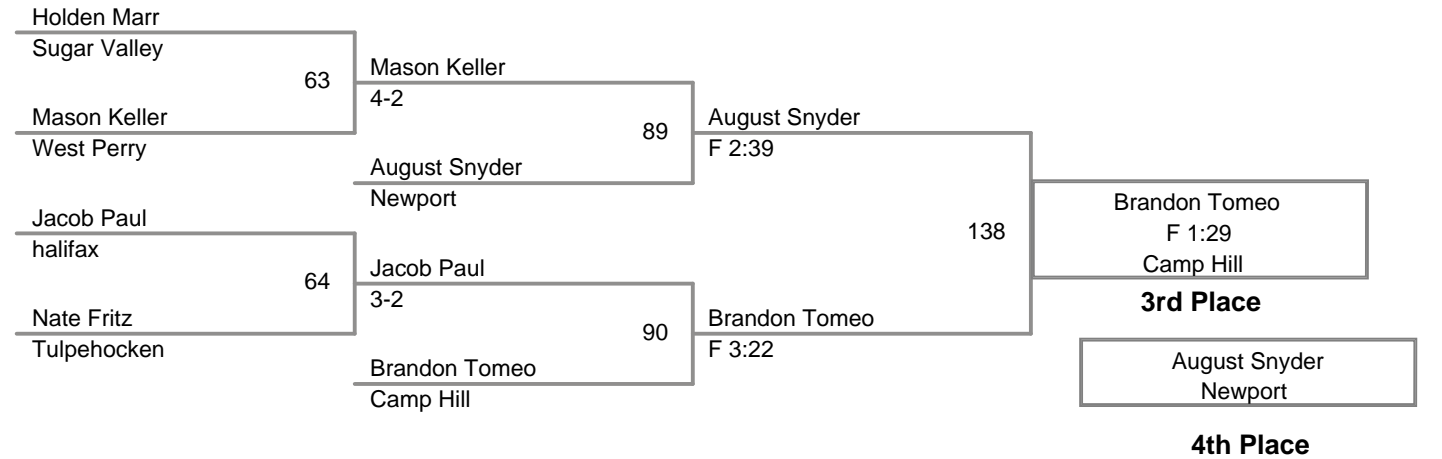

**Newport Holiday
Varsity**

160 Lbs

Newport Holiday
Varsity

170 Lbs

**Newport Holiday
Varsity**

195 Lbs

Newport Holiday
Varsity

220 Lbs