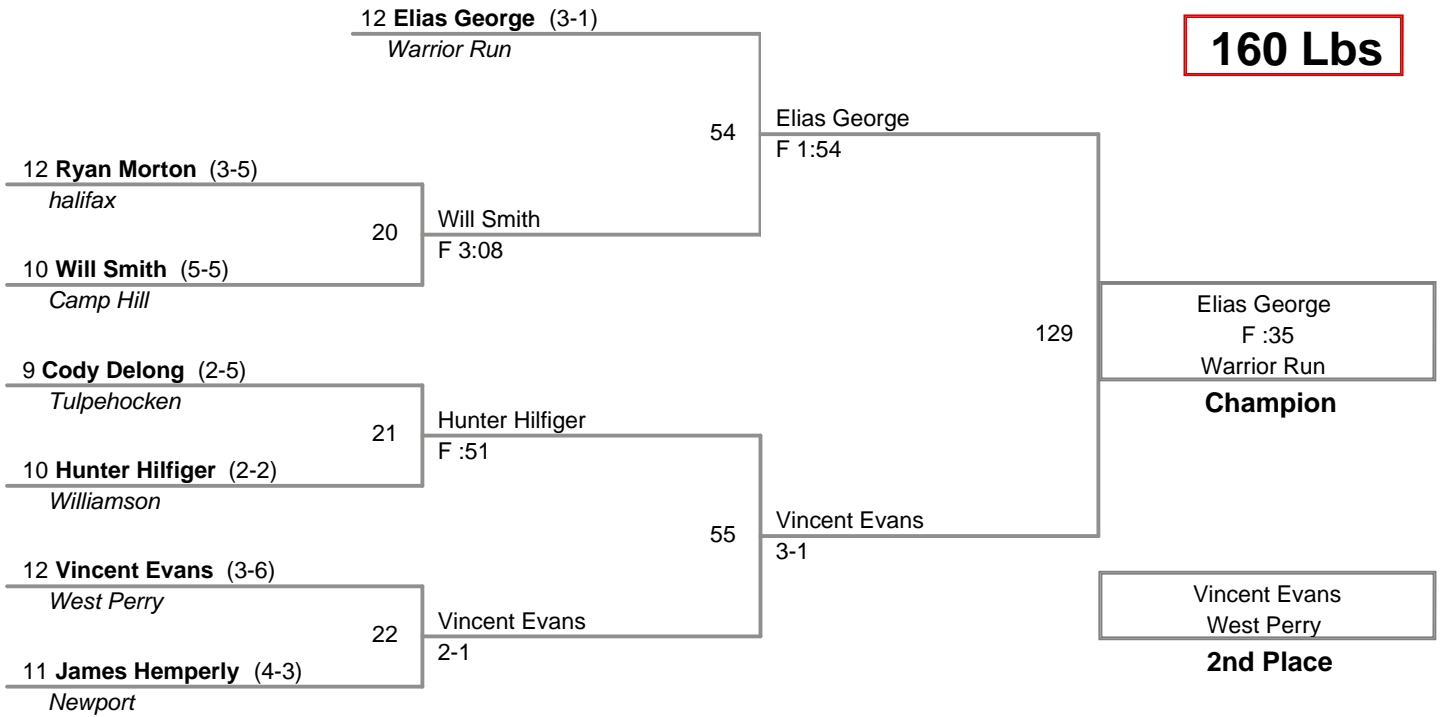

**Newport Holiday
Varsity**

160 Lbs