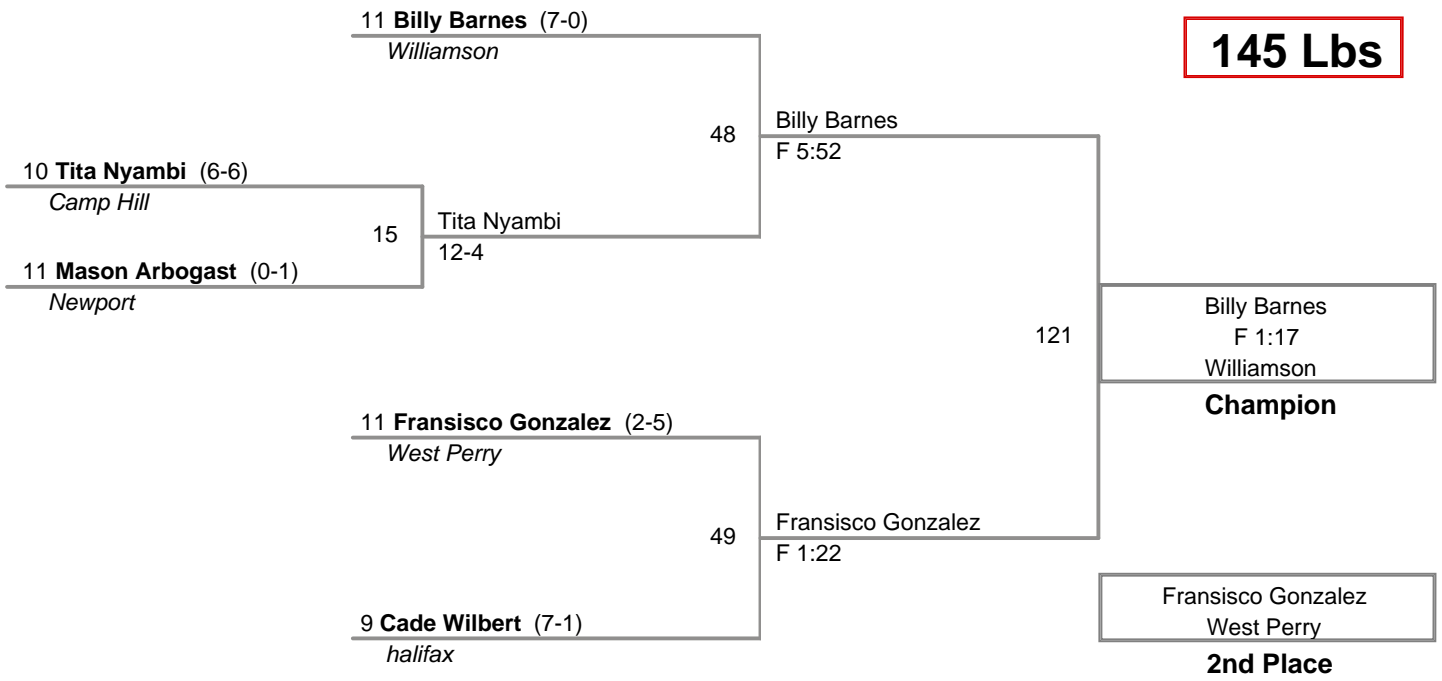

Newport Holiday
Varsity

132 Lbs

Newport Holiday
Varsity

138 Lbs

Newport Holiday
Varsity

145 Lbs

**Newport Holiday
Varsity**

152 Lbs

**Newport Holiday
Varsity**

160 Lbs

Newport Holiday
Varsity

170 Lbs

**Newport Holiday
Varsity**

195 Lbs

Newport Holiday
Varsity

220 Lbs