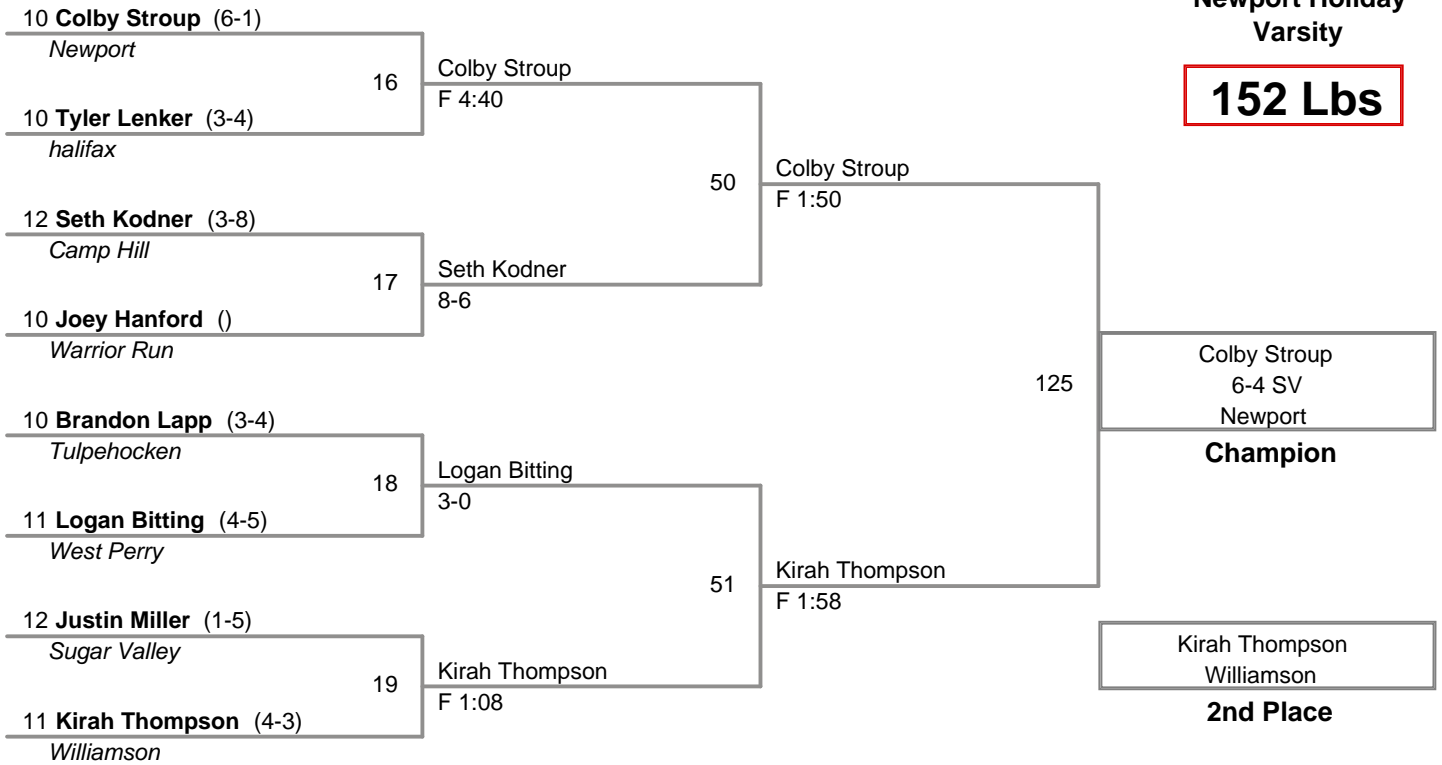

Newport Holiday
Varsity

132 Lbs

Newport Holiday
Varsity

138 Lbs

Newport Holiday
Varsity

145 Lbs

**Newport Holiday
Varsity**

152 Lbs