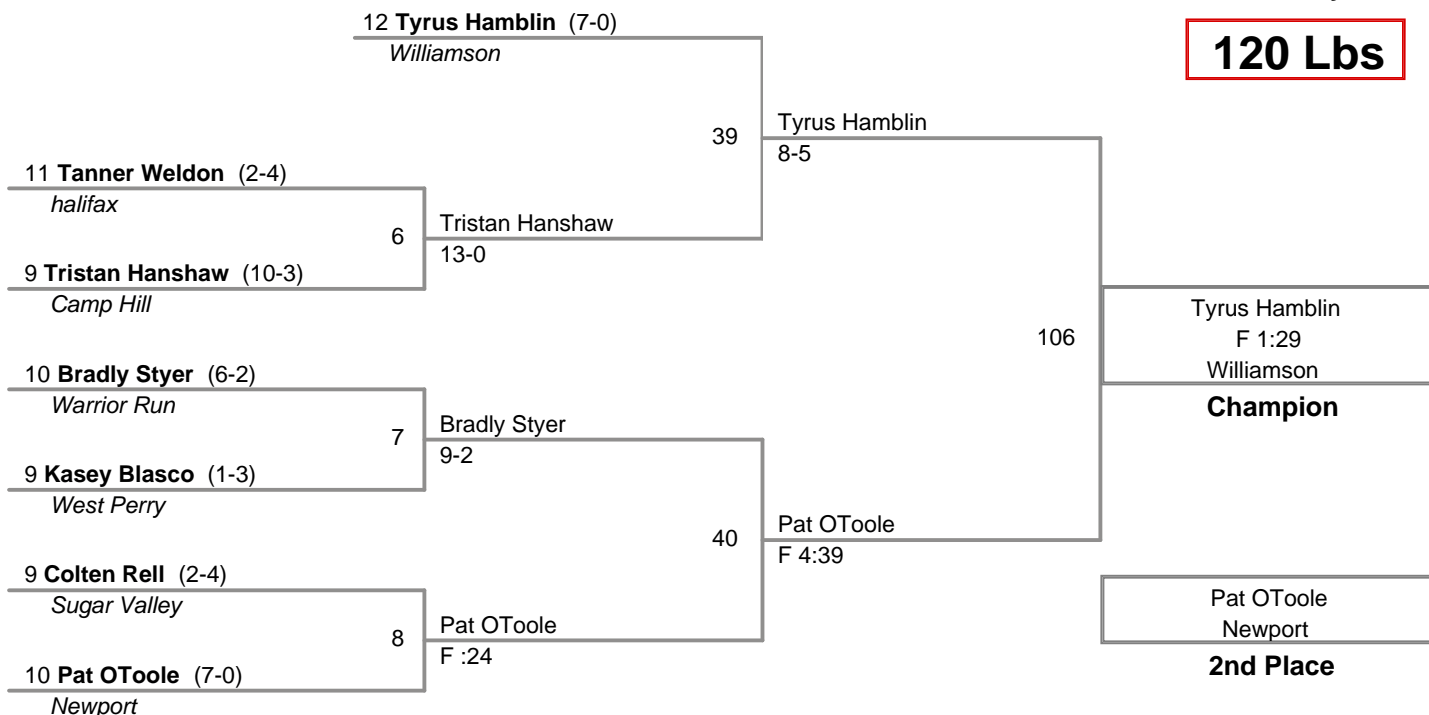

**Newport Holiday
Varsity**

106 Lbs

Newport Holiday
Varsity

113 Lbs

Newport Holiday
Varsity

120 Lbs

Newport Holiday
Varsity

126 Lbs