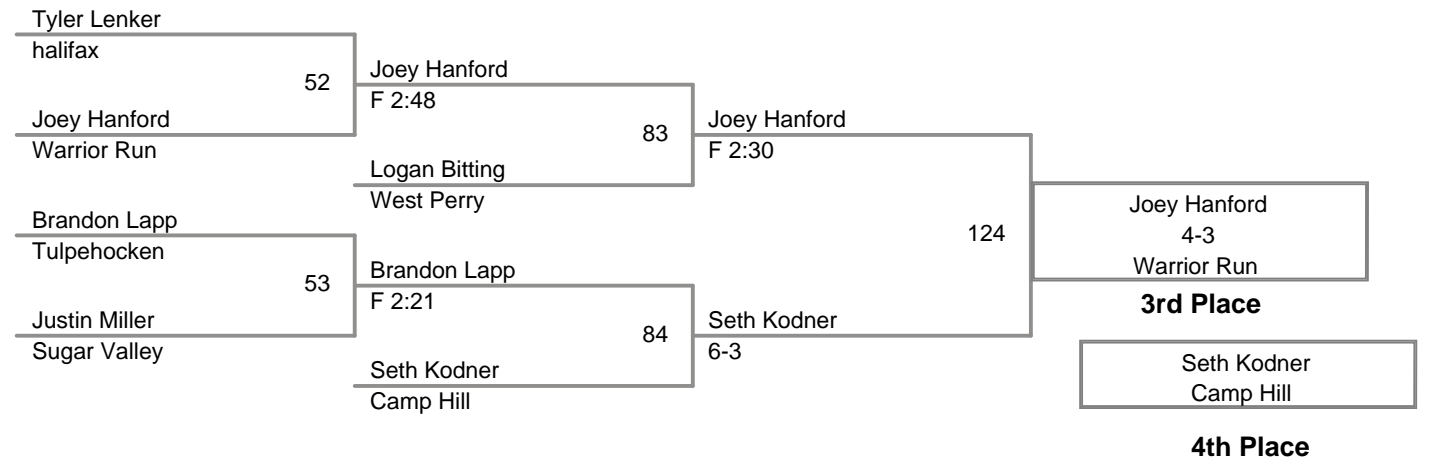

Newport Holiday
Varsity

132 Lbs

Newport Holiday
Varsity

138 Lbs

Newport Holiday
Varsity

145 Lbs

**Newport Holiday
Varsity**

152 Lbs