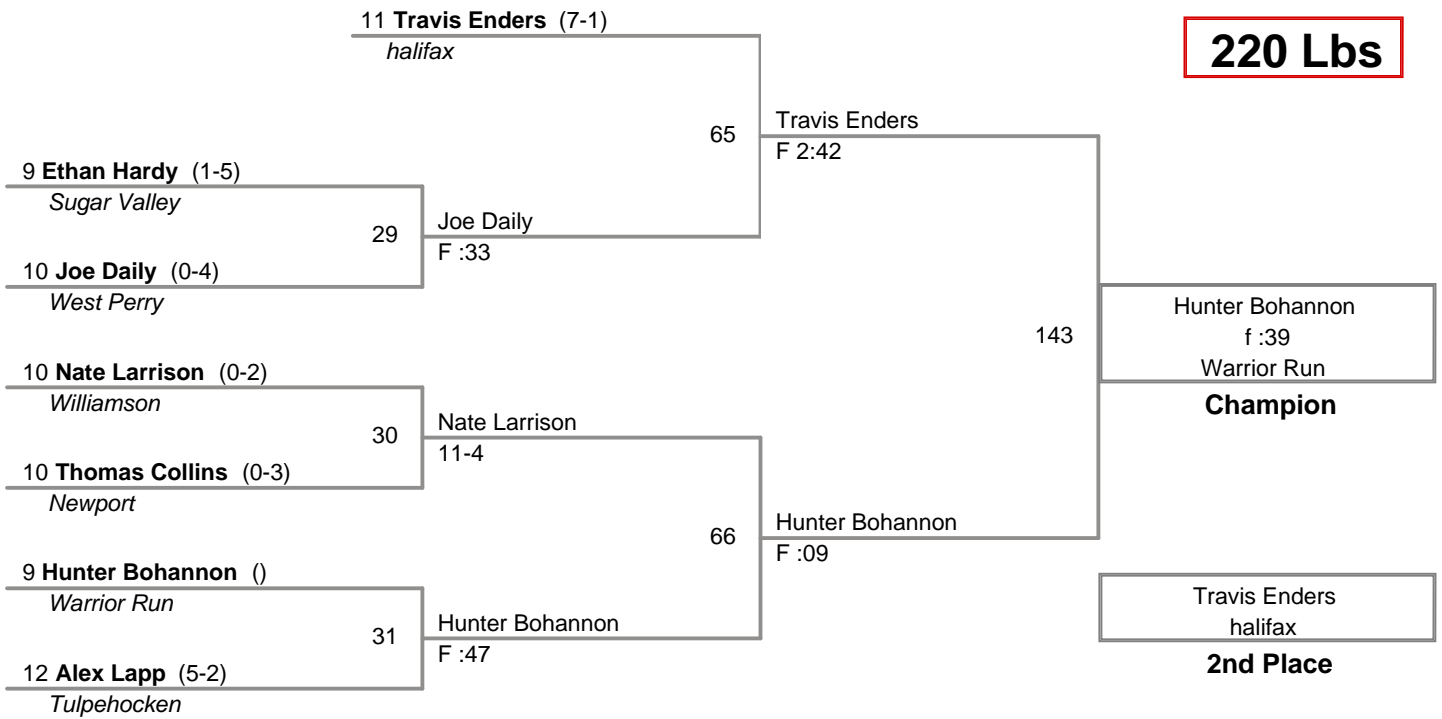

**Newport Holiday
Varsity**

160 Lbs

Newport Holiday
Varsity

170 Lbs

**Newport Holiday
Varsity**

195 Lbs

Newport Holiday
Varsity

220 Lbs