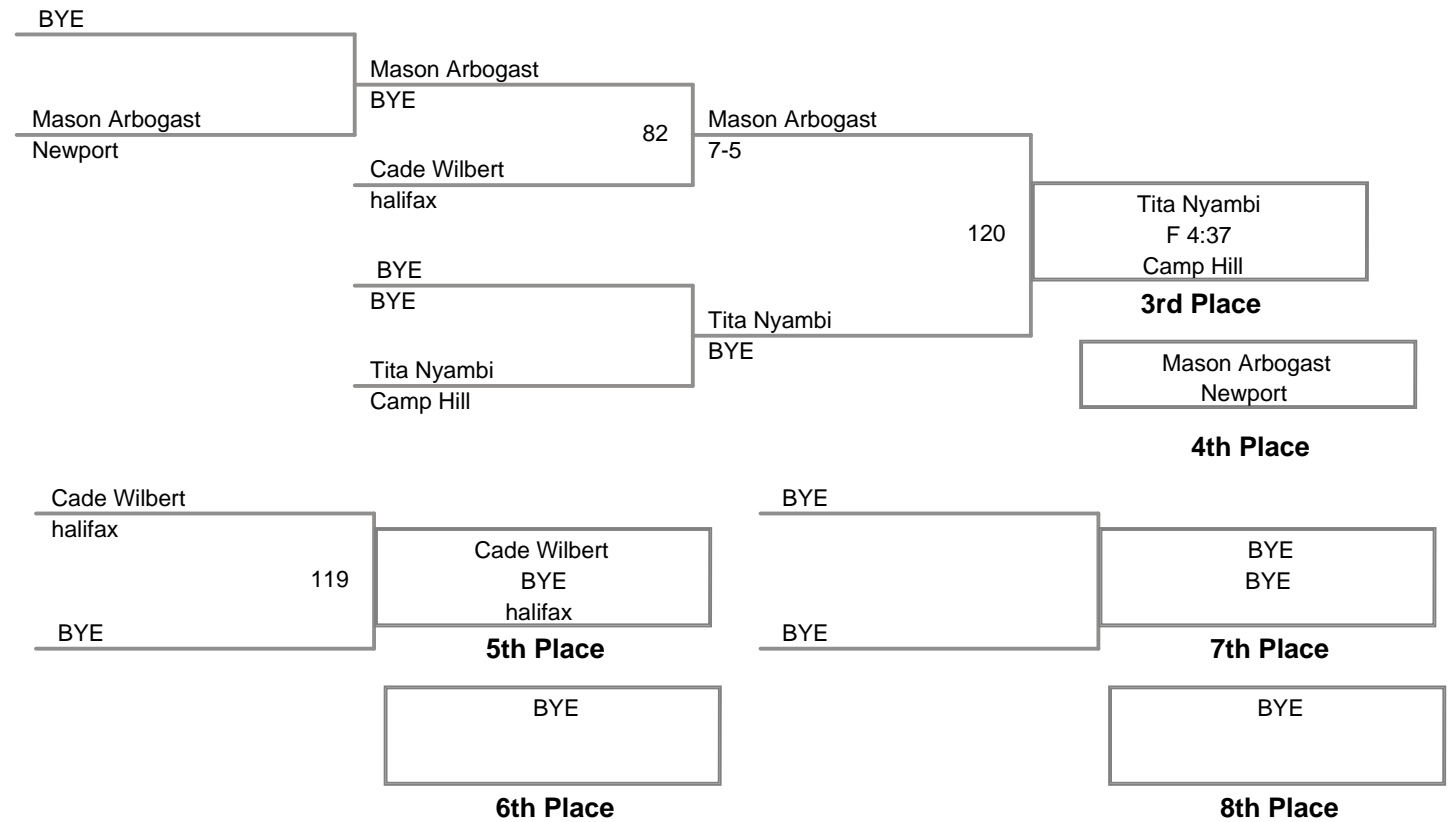

Newport Holiday
Varsity

132 Lbs

Newport Holiday
Varsity

138 Lbs

Newport Holiday
Varsity

145 Lbs

**Newport Holiday
Varsity**

152 Lbs