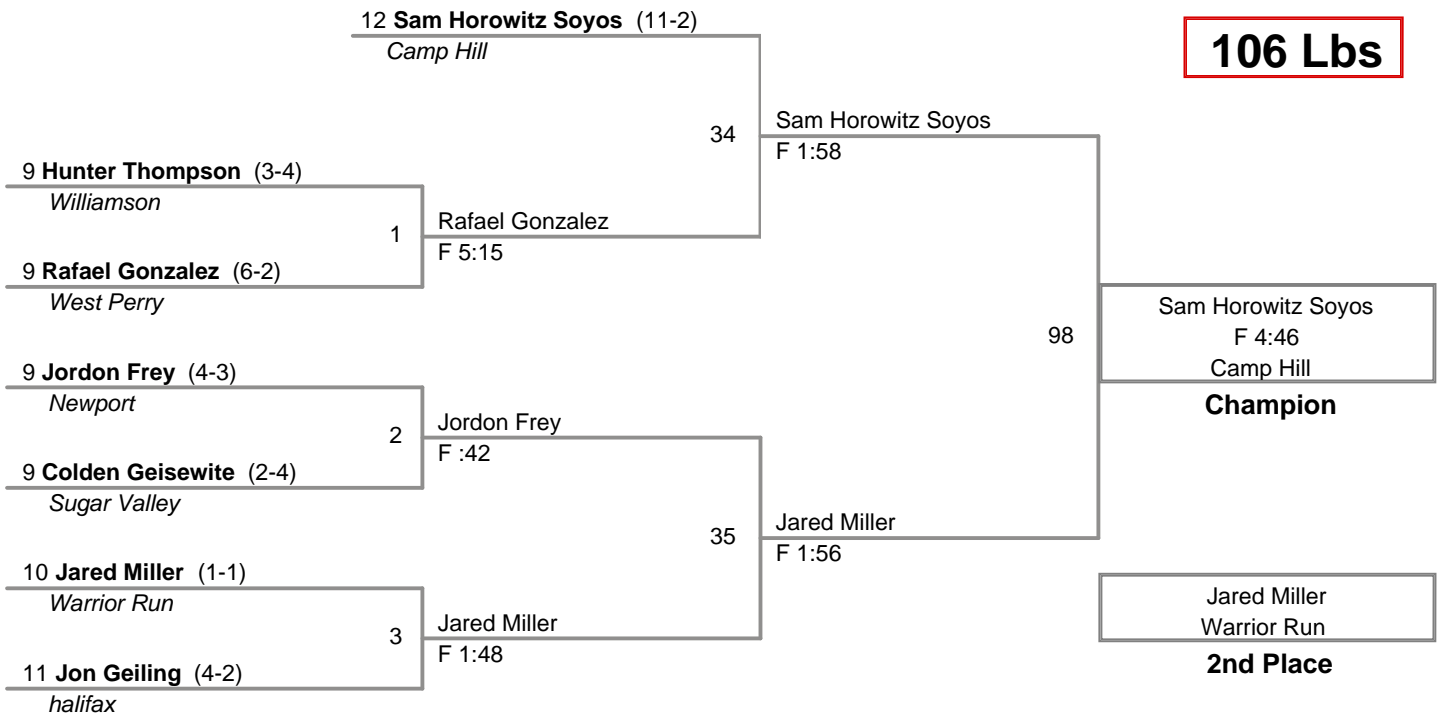

**Newport Holiday
Varsity**

106 Lbs

Newport Holiday
Varsity

113 Lbs

Newport Holiday
Varsity

120 Lbs

Newport Holiday
Varsity

126 Lbs

Newport Holiday
Varsity

132 Lbs

Newport Holiday
Varsity

138 Lbs

Newport Holiday
Varsity

145 Lbs

**Newport Holiday
Varsity**

152 Lbs

**Newport Holiday
Varsity**

160 Lbs

Newport Holiday
Varsity

170 Lbs

**Newport Holiday
Varsity**

195 Lbs

Newport Holiday
Varsity

220 Lbs