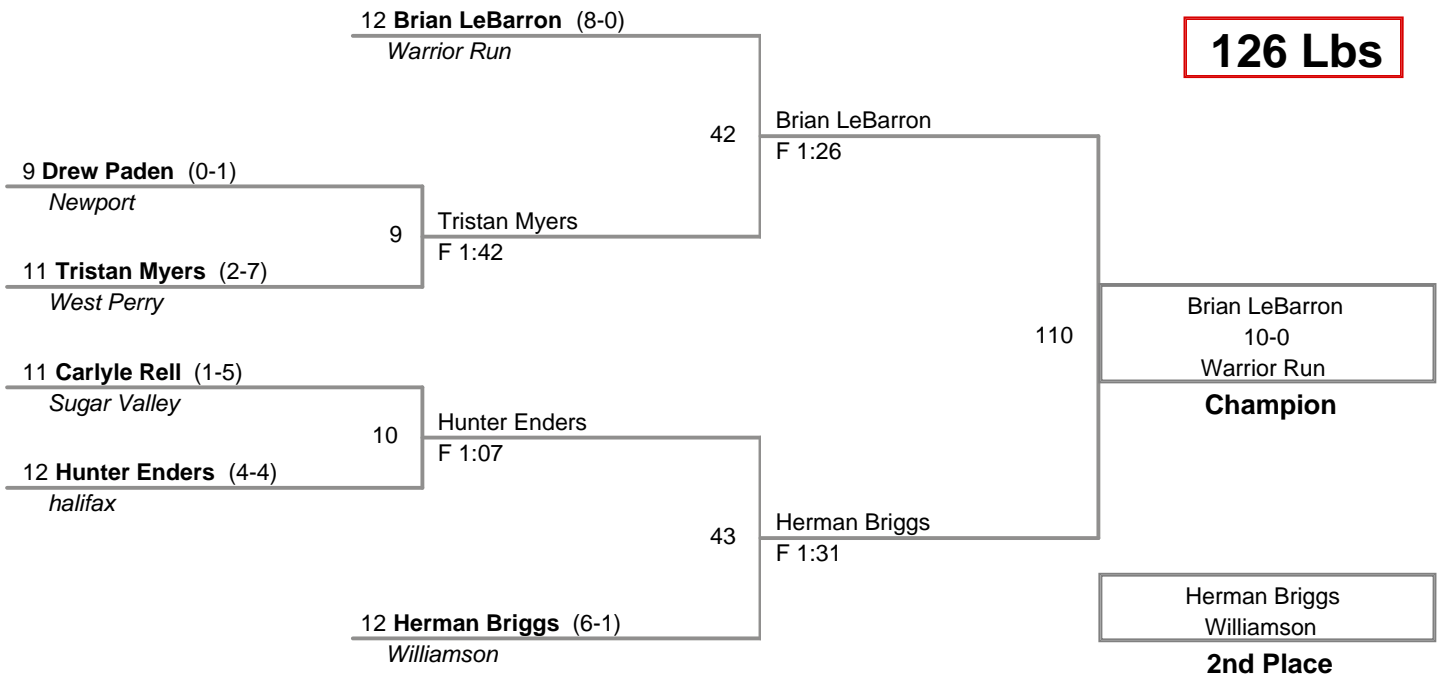

**Newport Holiday
Varsity**

106 Lbs

Newport Holiday
Varsity

113 Lbs

Newport Holiday
Varsity

120 Lbs

Newport Holiday
Varsity

126 Lbs