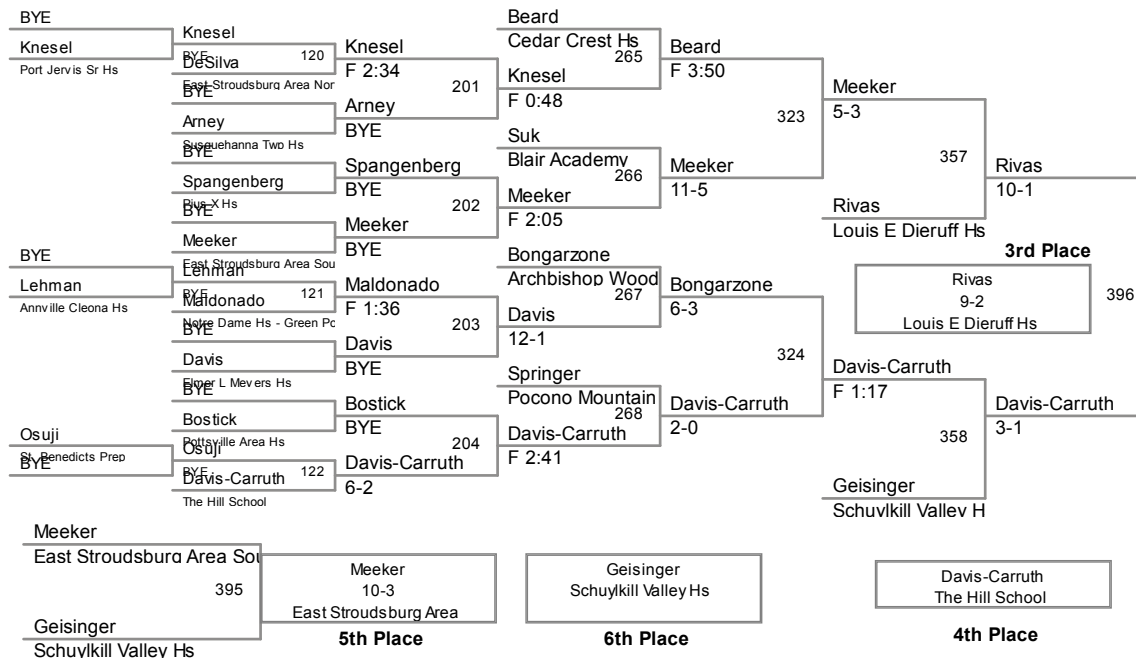

2013 Tony Iasiello Christmas City Tournament
2013 Tony Iasiello Division

182 Lbs