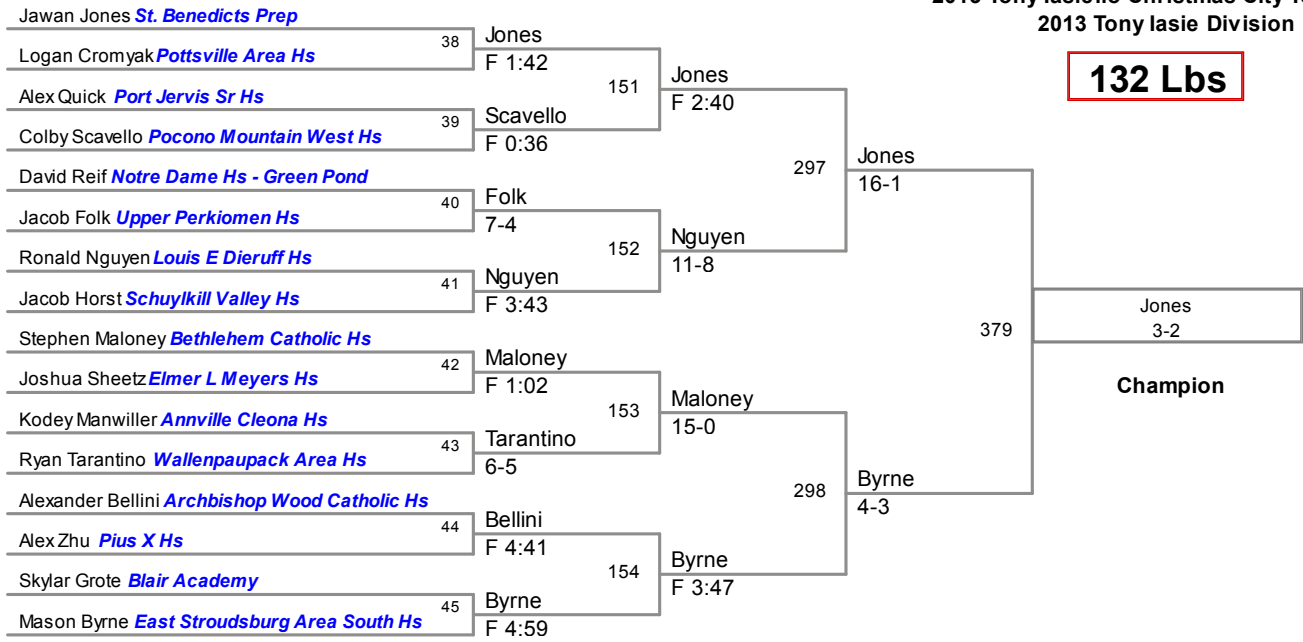

2013 Tony Iasiello Christmas City Tournament
2013 Tony Iasiello Division

106 Lbs

2013 Tony Iasiello Christmas City Tournament
2013 Tony Iasiello Division

120 Lbs

2013 Tony Iasiello Christmas City Tournament
2013 Tony Iasiello Division

132 Lbs

145 Lbs

152 Lbs

2013 Tony Iasiello Christmas City Tournament
2013 Tony Iasie Division

160 Lbs

2013 Tony Iasiello Christmas City Tournament
2013 Tony Iasiello Division

170 Lbs

2013 Tony Iasiello Christmas City Tournament
2013 Tony Iasiello Division