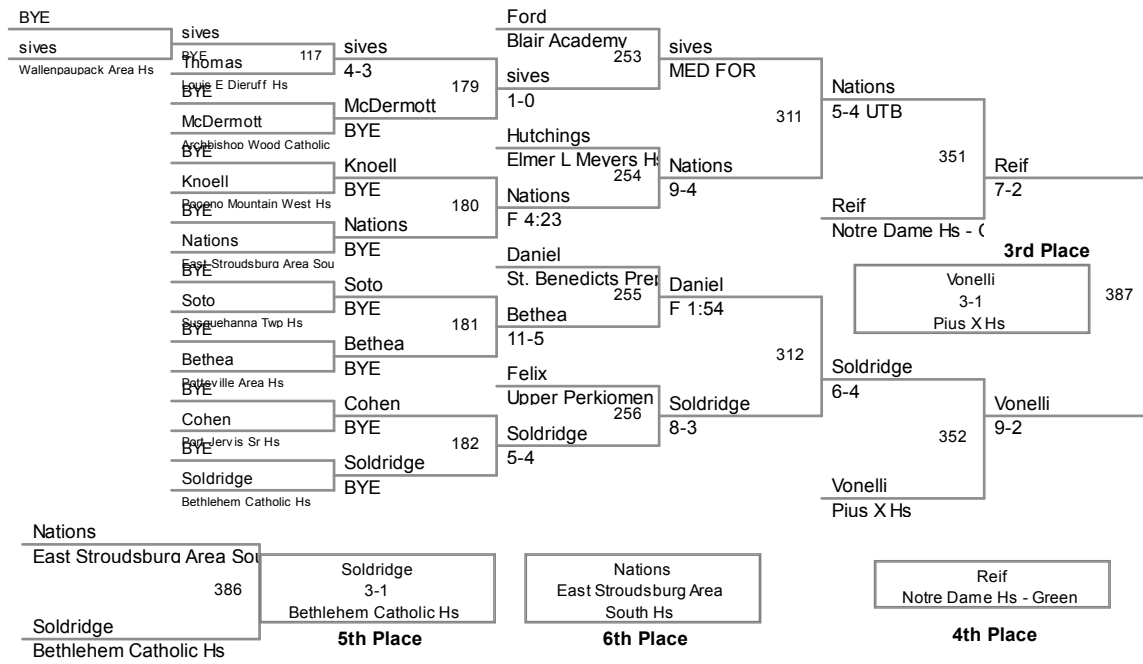

2013 Tony Iasiello Christmas City Tournament
2013 Tony Iasiello Division

106 Lbs

2013 Tony Iasiello Christmas City Tournament
2013 Tony Iasiello Division

120 Lbs

2013 Tony Iasiello Christmas City Tournament
2013 Tony Iasiello Division

132 Lbs

145 Lbs

152 Lbs

2013 Tony Iasiello Christmas City Tournament
2013 Tony Iasie Division

160 Lbs

2013 Tony Iasiello Christmas City Tournament
2013 Tony Iasiello Division

170 Lbs

2013 Tony Iasiello Christmas City Tournament
2013 Tony Iasiello Division