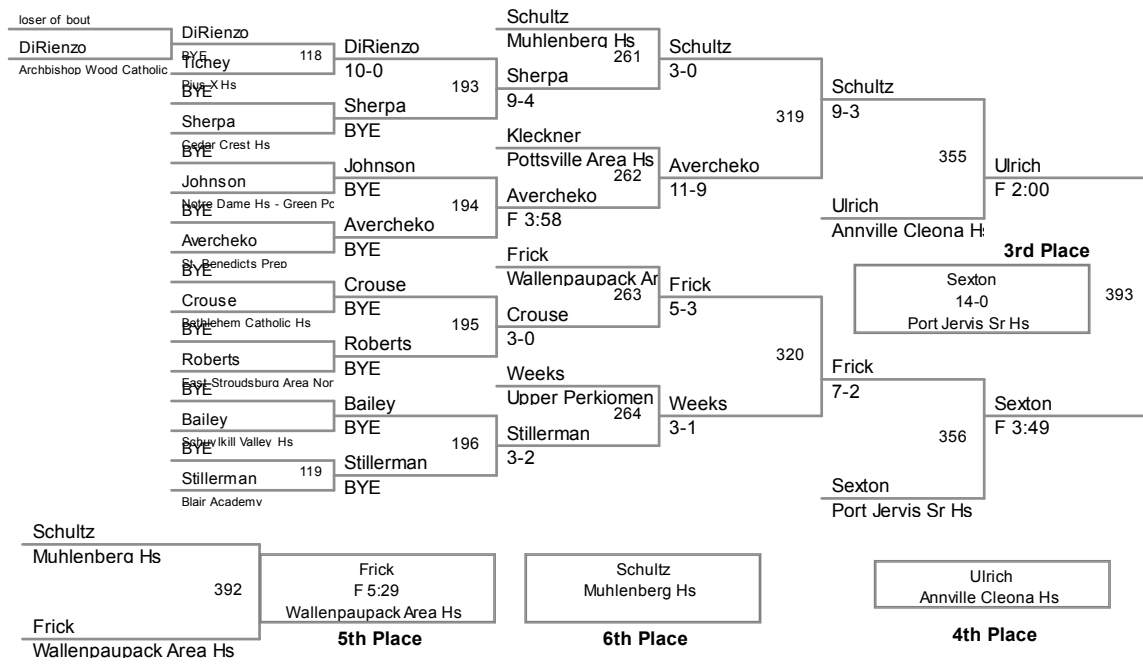

132 Lbs

145 Lbs

152 Lbs

2013 Tony Iasiello Christmas City Tournament
2013 Tony Iasie Division

160 Lbs

2013 Tony Iasiello Christmas City Tournament
2013 Tony Iasiello Division

170 Lbs

2013 Tony Iasiello Christmas City Tournament
2013 Tony Iasiello Division