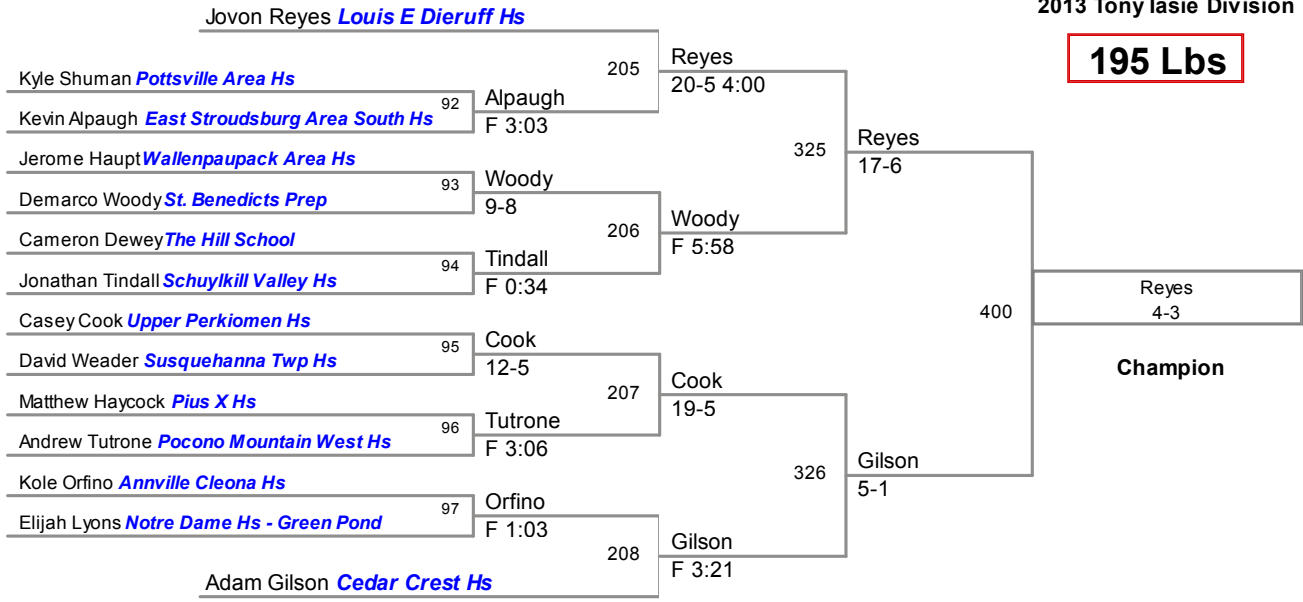

2013 Tony Iasiello Christmas City Tournament
2013 Tony Iasiello Division

195 Lbs