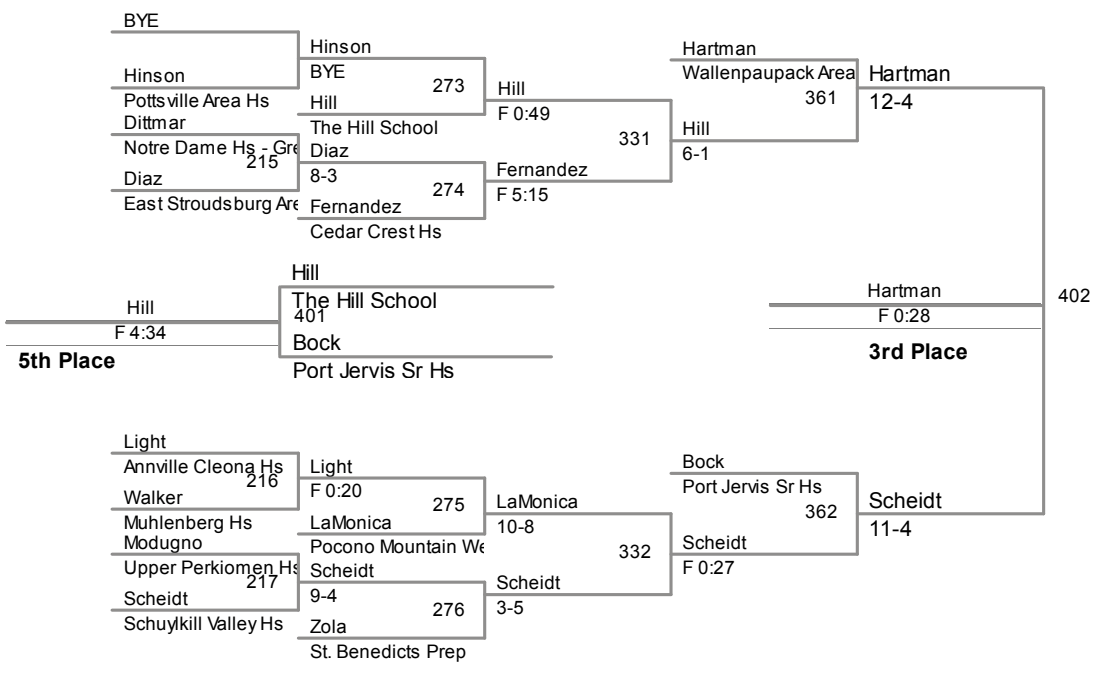

182 Lbs

2013 Tony Iasiello Christmas City Tournament
2013 Tony Iasiello Division

195 Lbs

2013 Tony Iasiello Christmas City Tournament
2013 Tony Iasiello Division

David Zola *St. Benedicts Prep*

220 Lbs

2013 Tony Iasiello Christmas City Tournament
2013 Tony Iasiello Division