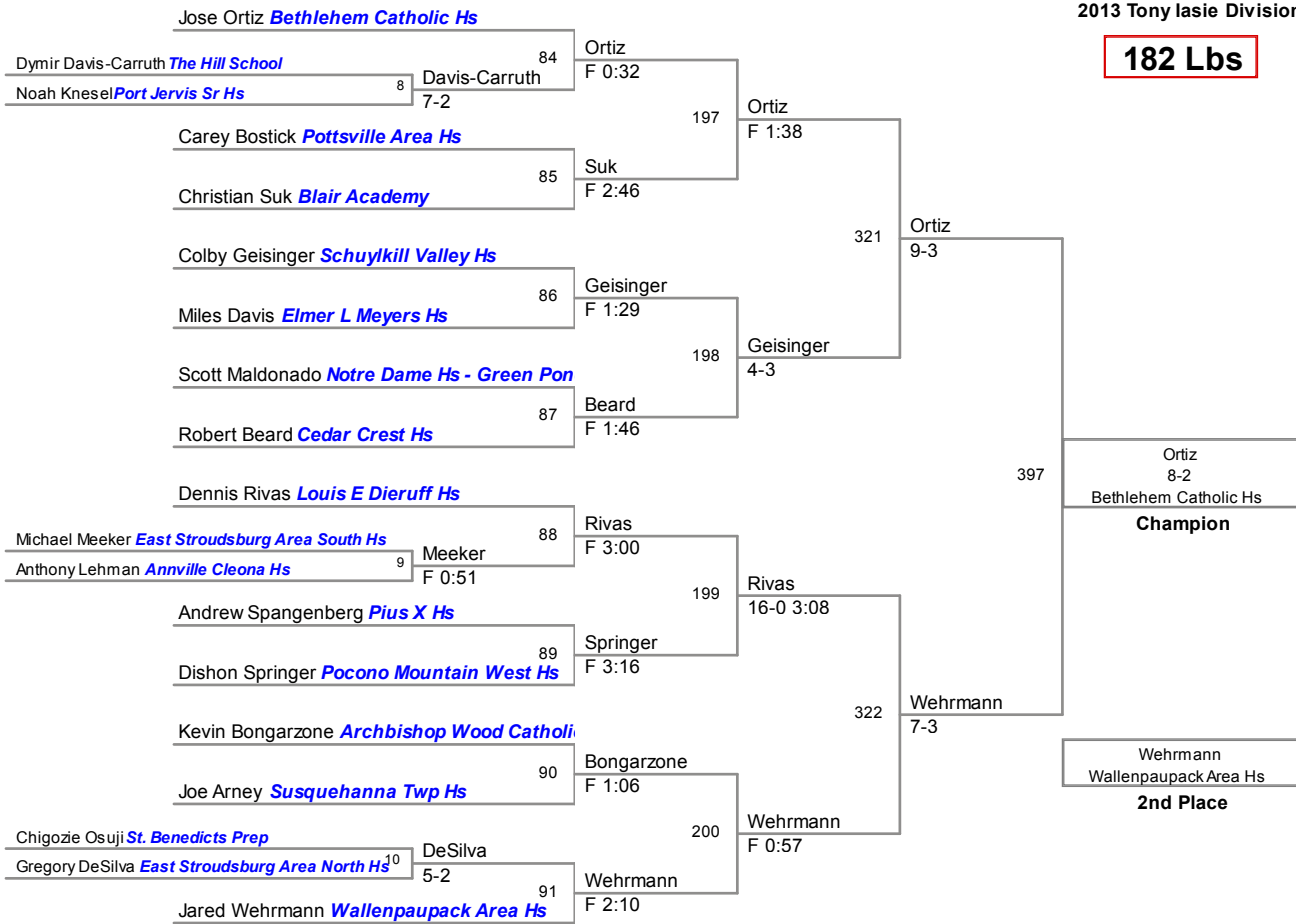

2013 Tony Iasiello Christmas City Tournament
2013 Tony Iasiello Division

182 Lbs