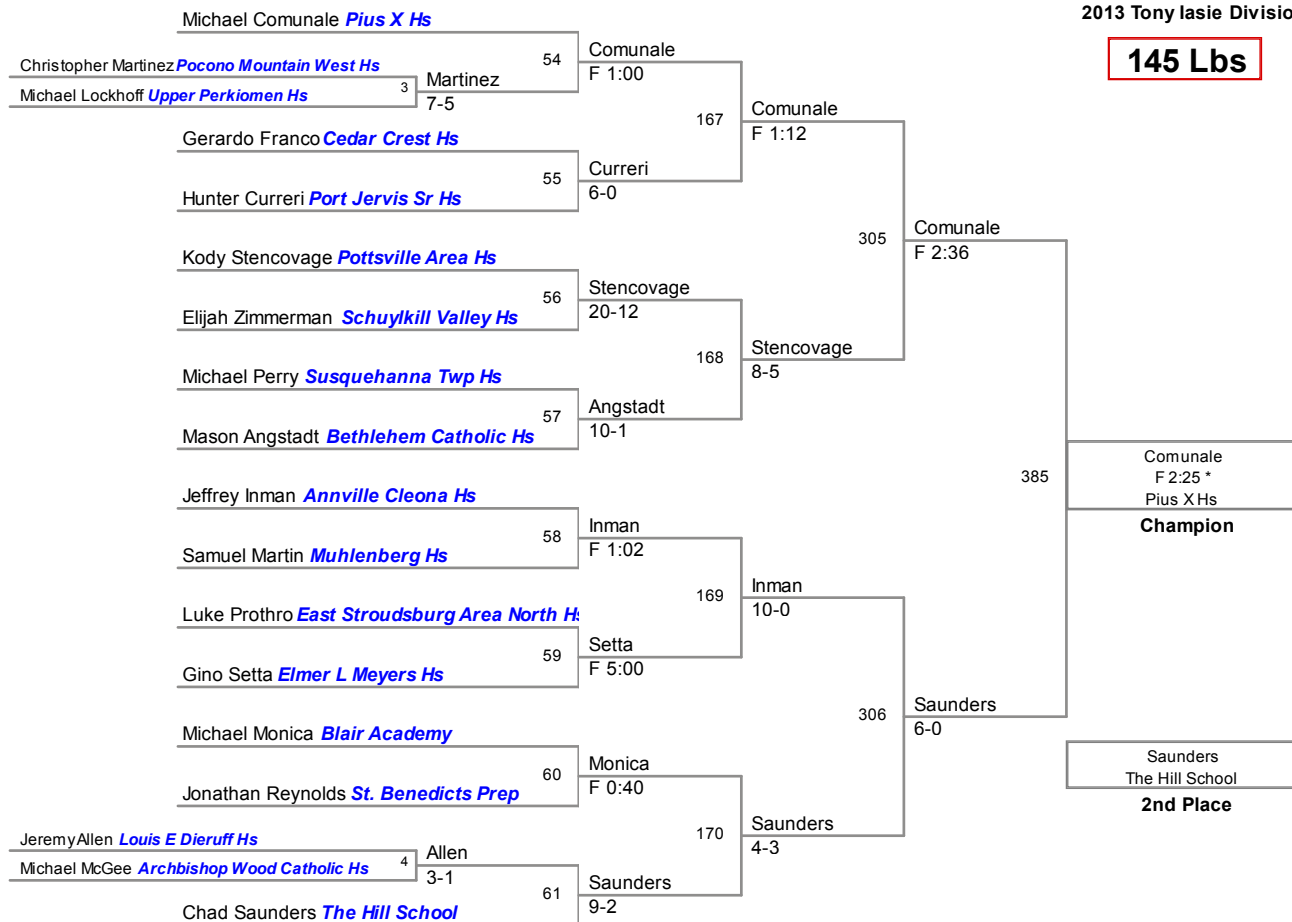

2013 Tony Iasiello Christmas City Tournament
2013 Tony Iasiello Division

106 Lbs

2013 Tony Iasiello Christmas City Tournament
2013 Tony Iasiello Division

120 Lbs

2013 Tony Iasiello Christmas City Tournament
2013 Tony Iasiello Division

132 Lbs

145 Lbs

152 Lbs

2013 Tony Iasiello Christmas City Tournament
2013 Tony Iasie Division

160 Lbs

2013 Tony Iasiello Christmas City Tournament
2013 Tony Iasiello Division

170 Lbs

2013 Tony Iasiello Christmas City Tournament
2013 Tony Iasiello Division