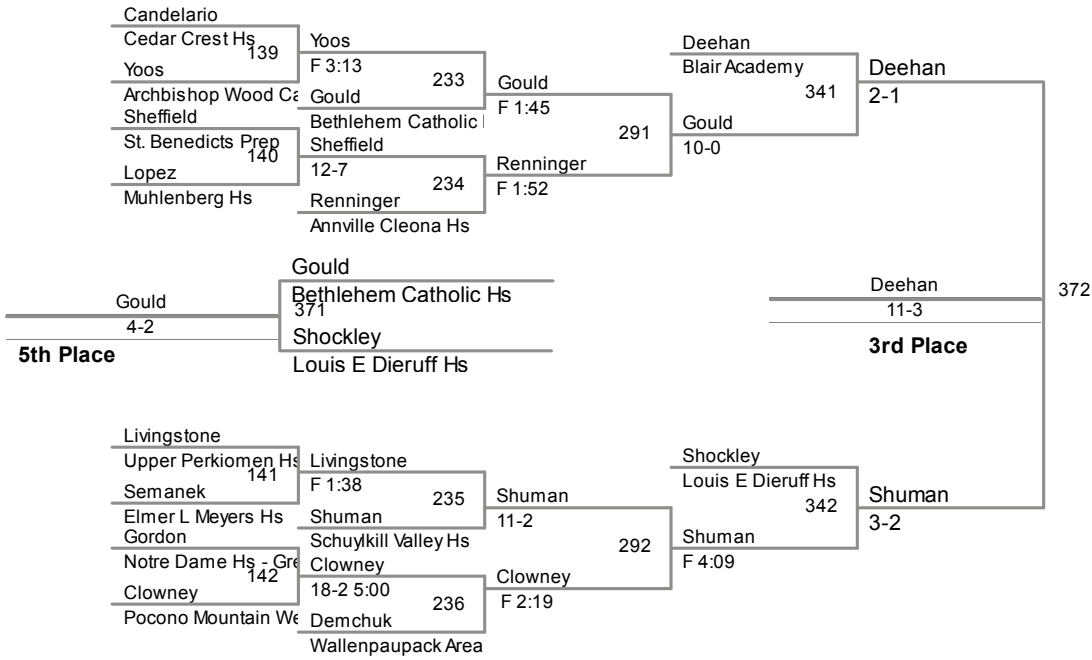

2013 Tony Iasiello Christmas City Tournament
2013 Tony Iasiello Division

106 Lbs

2013 Tony Iasiello Christmas City Tournament
2013 Tony Iasiello Division

120 Lbs

2013 Tony Iasiello Christmas City Tournament
2013 Tony Iasiello Division

132 Lbs

145 Lbs

152 Lbs

2013 Tony Iasiello Christmas City Tournament
2013 Tony Iasie Division

160 Lbs

2013 Tony Iasiello Christmas City Tournament
2013 Tony Iasiello Division

170 Lbs

2013 Tony Iasiello Christmas City Tournament
2013 Tony Iasiello Division