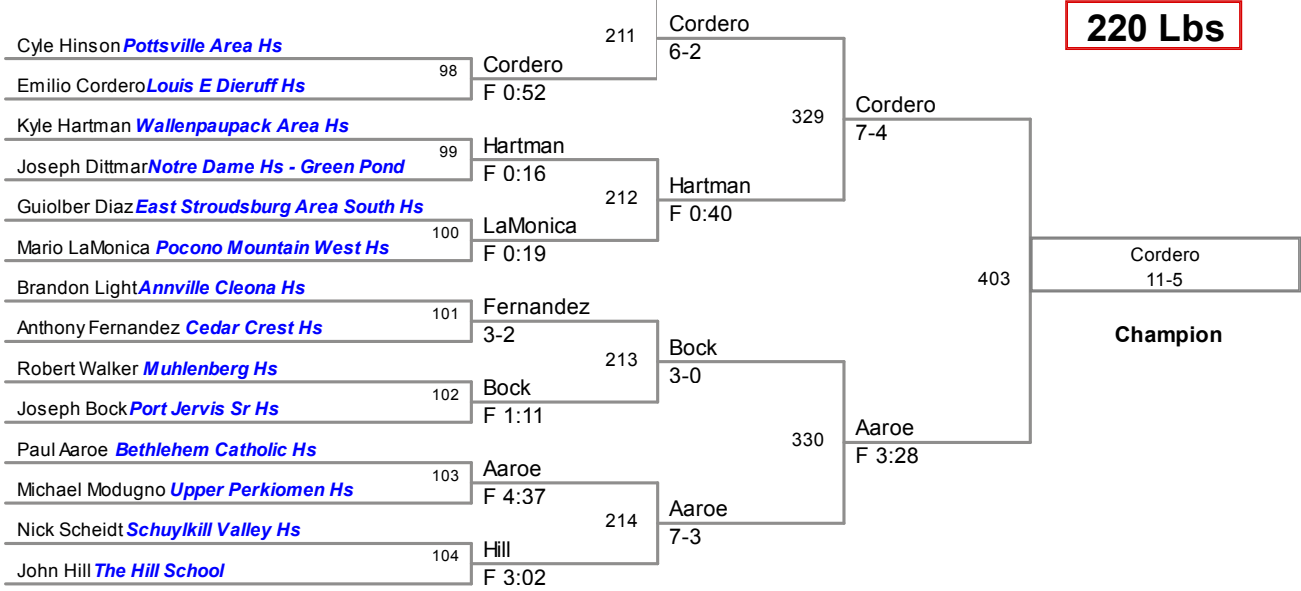

182 Lbs

2013 Tony Iasiello Christmas City Tournament
2013 Tony Iasiello Division

195 Lbs

2013 Tony Iasiello Christmas City Tournament
2013 Tony Iasiello Division

David Zola *St. Benedicts Prep*

220 Lbs

2013 Tony Iasiello Christmas City Tournament
2013 Tony Iasiello Division