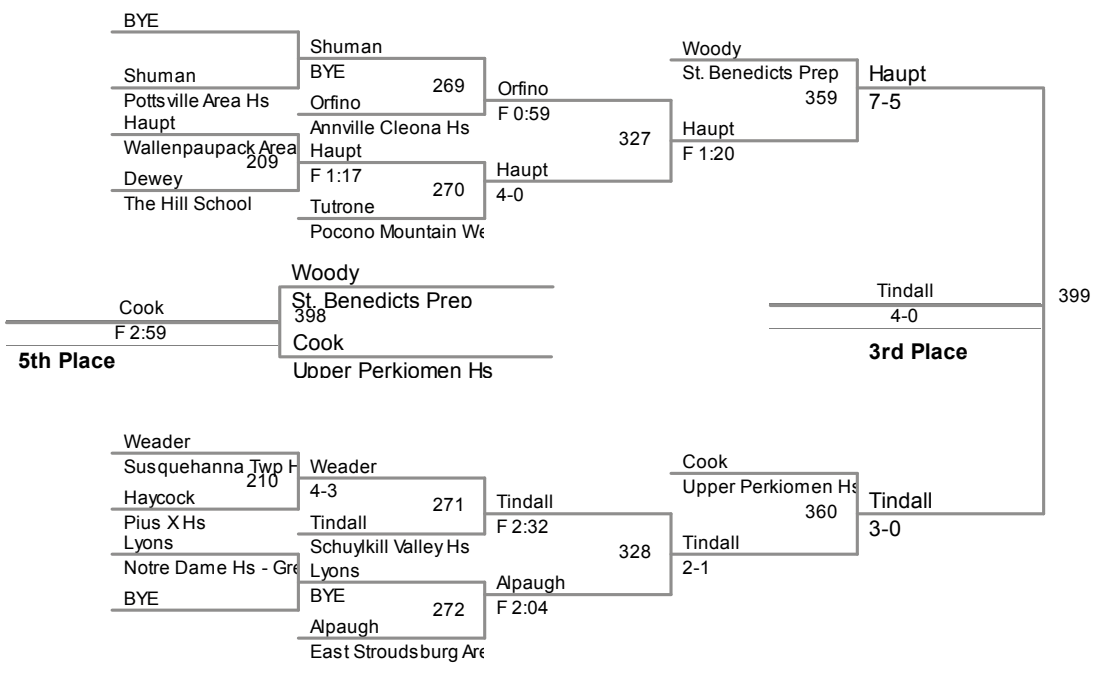

2013 Tony Iasiello Christmas City Tournament
2013 Tony Iasiello Division

195 Lbs