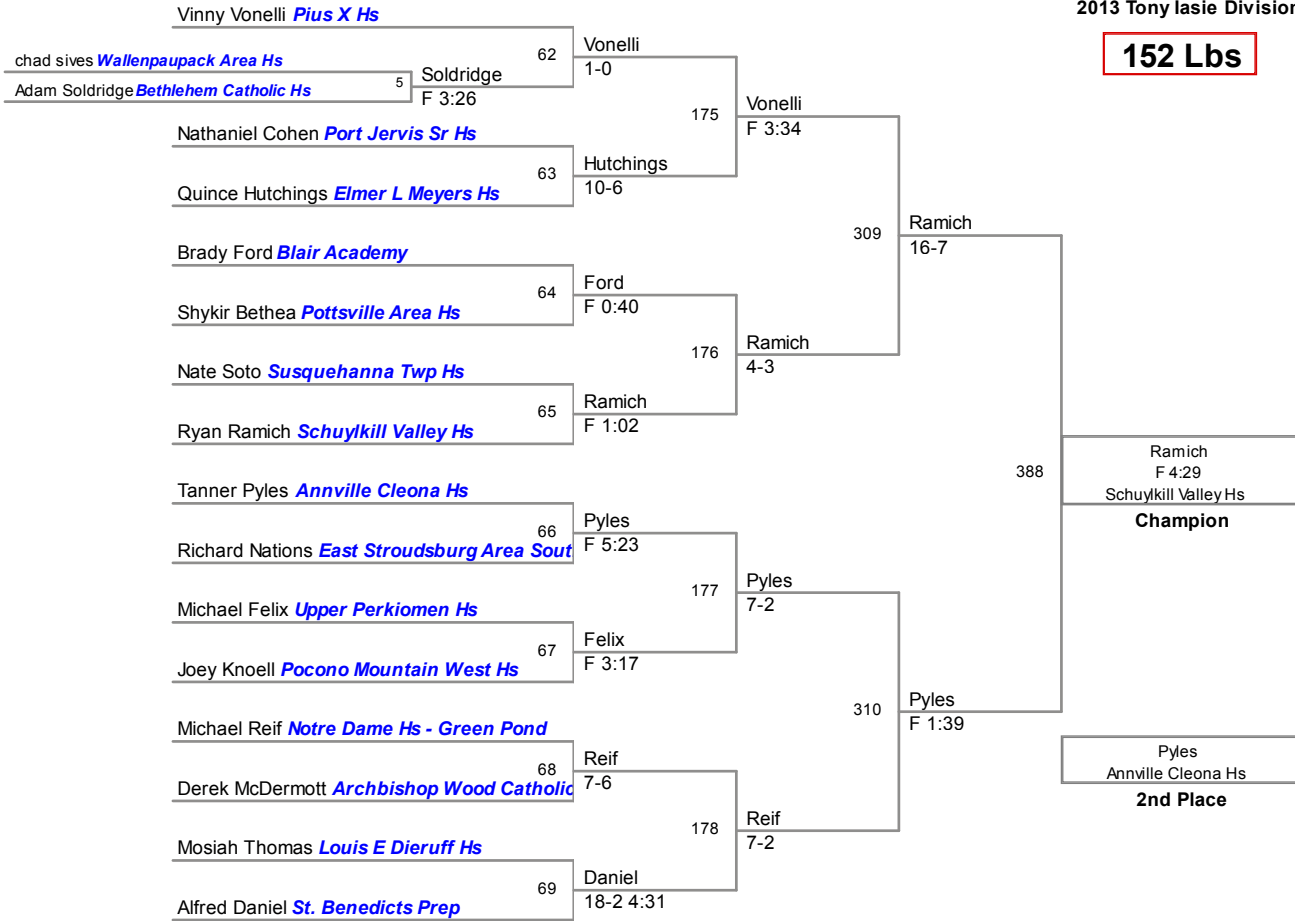

2013 Tony Iasiello Christmas City Tournament
2013 Tony Iasiello Division

106 Lbs

2013 Tony Iasiello Christmas City Tournament
2013 Tony Iasiello Division

120 Lbs

2013 Tony Iasiello Christmas City Tournament
2013 Tony Iasiello Division

132 Lbs

145 Lbs

152 Lbs

2013 Tony Iasiello Christmas City Tournament
2013 Tony Iasie Division

160 Lbs

2013 Tony Iasiello Christmas City Tournament
2013 Tony Iasiello Division

170 Lbs

2013 Tony Iasiello Christmas City Tournament
2013 Tony Iasiello Division

285 Lbs