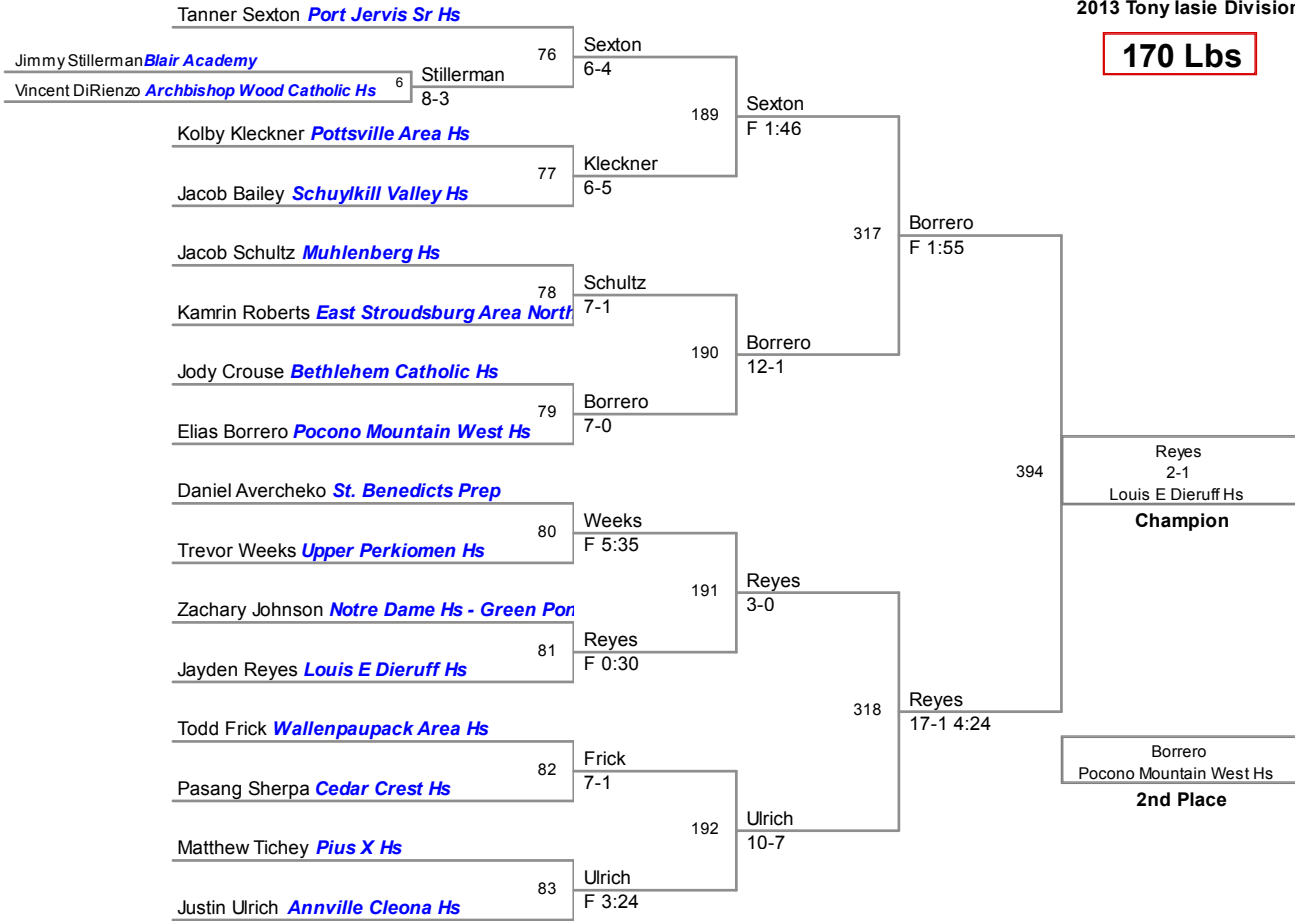

2013 Tony Iasiello Christmas City Tournament
2013 Tony Iasiello Division

106 Lbs

2013 Tony Iasiello Christmas City Tournament
2013 Tony Iasiello Division

120 Lbs

2013 Tony Iasiello Christmas City Tournament
2013 Tony Iasiello Division

132 Lbs

145 Lbs

152 Lbs

2013 Tony Iasiello Christmas City Tournament
2013 Tony Iasie Division

160 Lbs

2013 Tony Iasiello Christmas City Tournament
2013 Tony Iasiello Division

170 Lbs

2013 Tony Iasiello Christmas City Tournament
2013 Tony Iasiello Division

285 Lbs