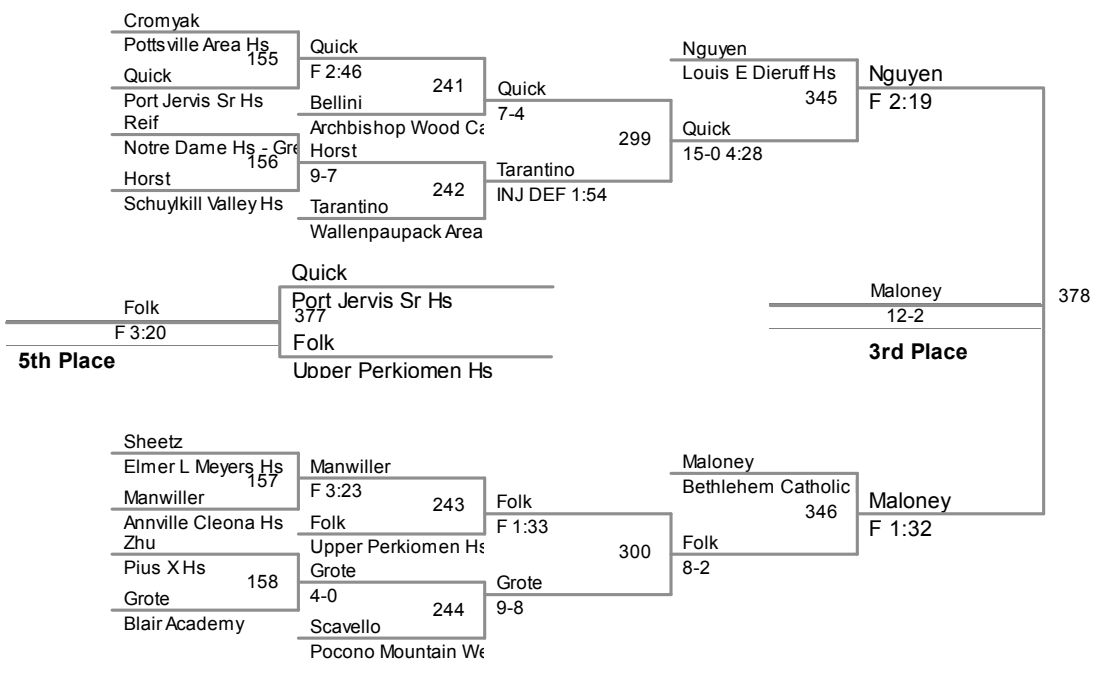

2013 Tony Iasiello Christmas City Tournament
2013 Tony Iasiello Division

106 Lbs

2013 Tony Iasiello Christmas City Tournament
2013 Tony Iasiello Division

120 Lbs

2013 Tony Iasiello Christmas City Tournament
2013 Tony Iasiello Division

132 Lbs

145 Lbs

152 Lbs

2013 Tony Iasiello Christmas City Tournament
2013 Tony Iasie Division

160 Lbs

2013 Tony Iasiello Christmas City Tournament
2013 Tony Iasiello Division

170 Lbs

2013 Tony Iasiello Christmas City Tournament
2013 Tony Iasiello Division

285 Lbs