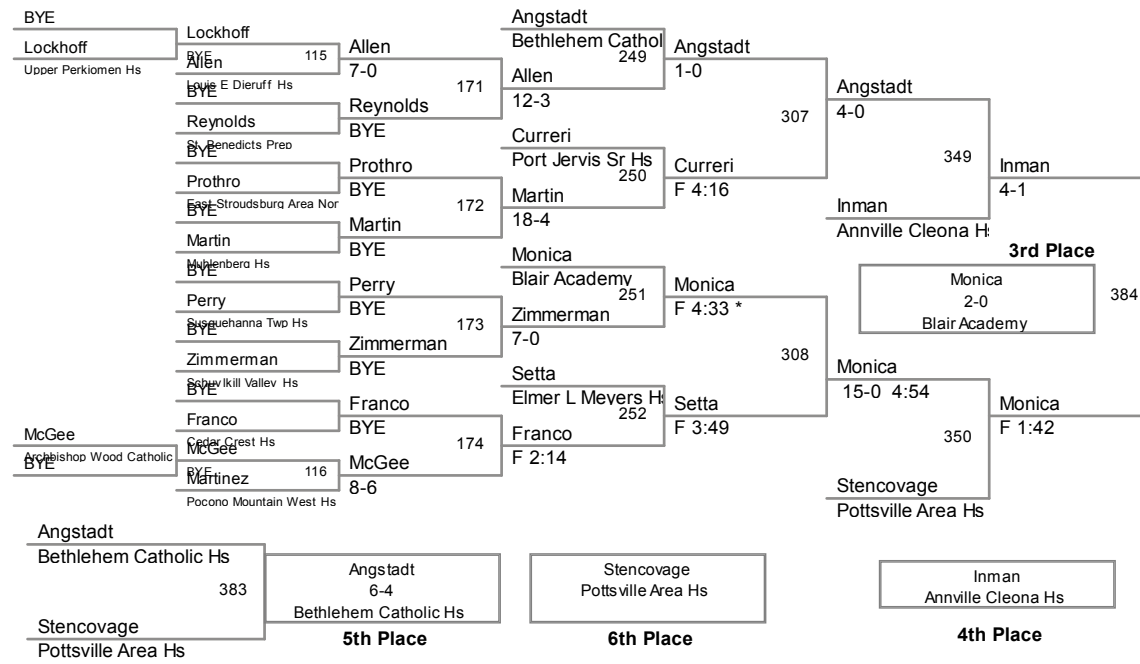

2013 Tony Iasiello Christmas City Tournament
2013 Tony Iasiello Division

106 Lbs

2013 Tony Iasiello Christmas City Tournament
2013 Tony Iasiello Division

120 Lbs

2013 Tony Iasiello Christmas City Tournament
2013 Tony Iasiello Division

132 Lbs

145 Lbs

152 Lbs

2013 Tony Iasiello Christmas City Tournament
2013 Tony Iasie Division

160 Lbs

2013 Tony Iasiello Christmas City Tournament
2013 Tony Iasiello Division

170 Lbs

2013 Tony Iasiello Christmas City Tournament
2013 Tony Iasiello Division