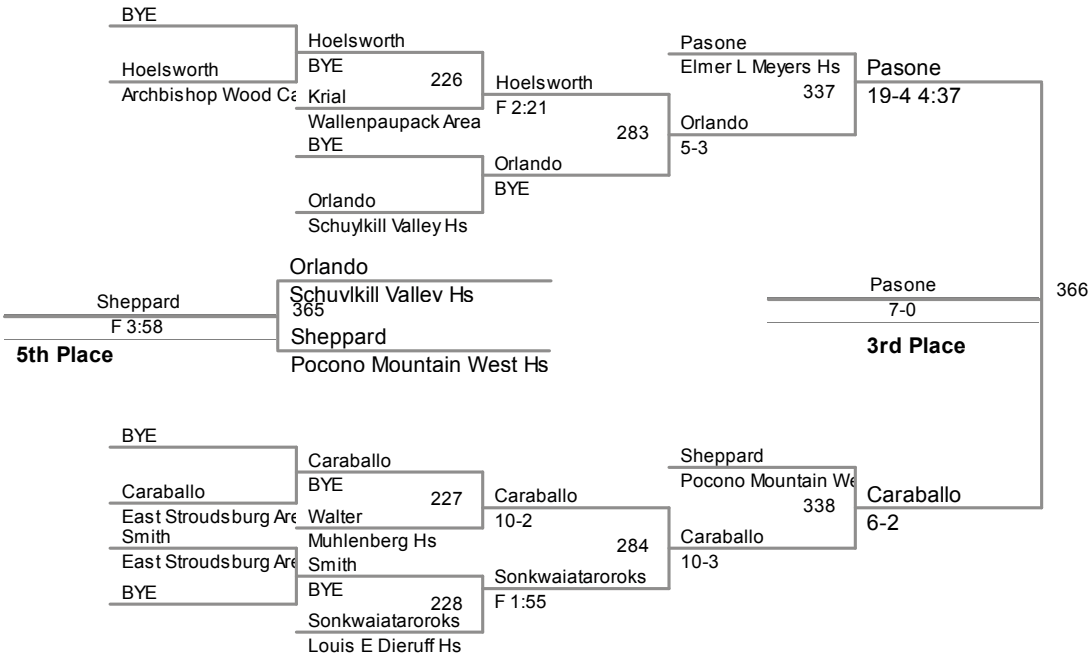

2013 Tony Iasiello Christmas City Tournament
2013 Tony Iasiello Division

106 Lbs

2013 Tony Iasiello Christmas City Tournament
2013 Tony Iasiello Division

120 Lbs

2013 Tony Iasiello Christmas City Tournament
2013 Tony Iasiello Division

132 Lbs

145 Lbs

152 Lbs

2013 Tony Iasiello Christmas City Tournament
2013 Tony Iasie Division

160 Lbs

2013 Tony Iasiello Christmas City Tournament
2013 Tony Iasiello Division

170 Lbs

2013 Tony Iasiello Christmas City Tournament
2013 Tony Iasiello Division