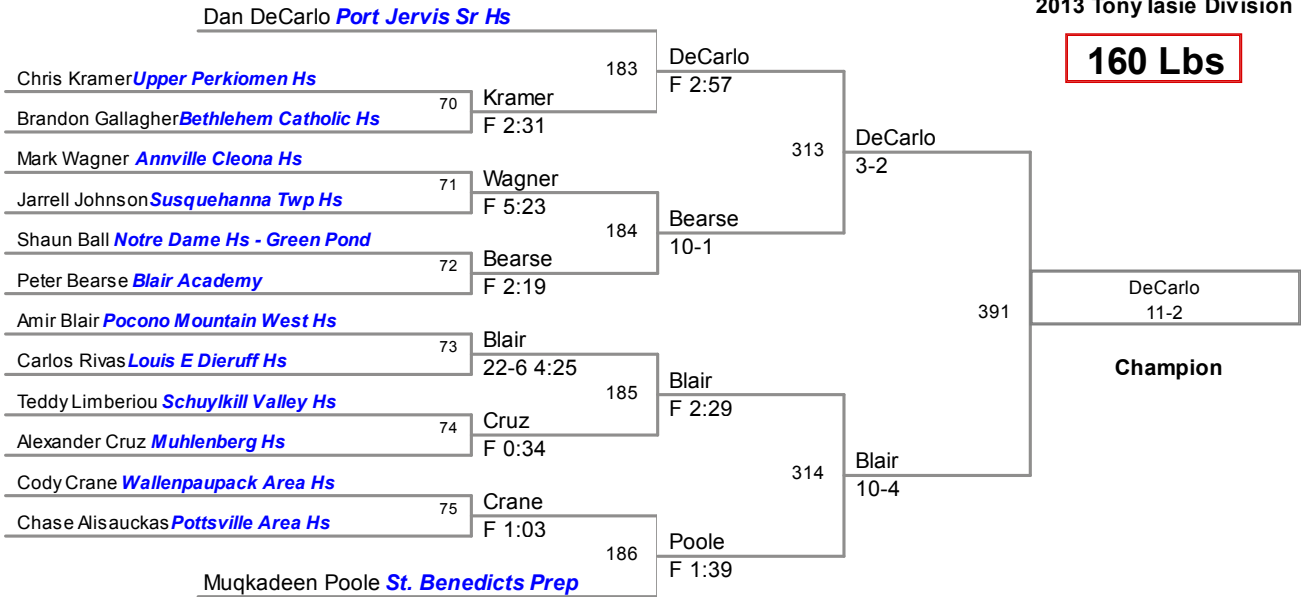

132 Lbs

145 Lbs

152 Lbs

2013 Tony Iasiello Christmas City Tournament
2013 Tony Iasie Division

160 Lbs

2013 Tony Iasiello Christmas City Tournament
2013 Tony Iasiello Division

170 Lbs

2013 Tony Iasiello Christmas City Tournament
2013 Tony Iasiello Division