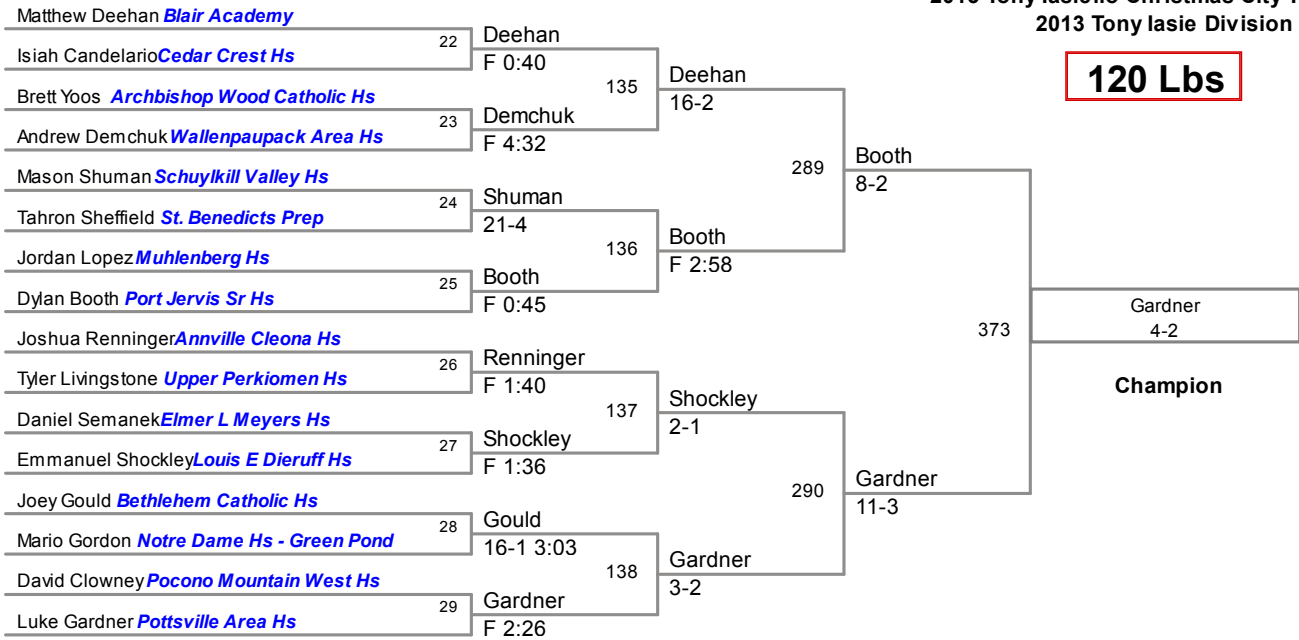

2013 Tony Iasiello Christmas City Tournament
2013 Tony Iasiello Division

106 Lbs

2013 Tony Iasiello Christmas City Tournament
2013 Tony Iasiello Division

120 Lbs

2013 Tony Iasiello Christmas City Tournament
2013 Tony Iasiello Division

132 Lbs

145 Lbs

152 Lbs

2013 Tony Iasiello Christmas City Tournament
2013 Tony Iasie Division

160 Lbs

2013 Tony Iasiello Christmas City Tournament
2013 Tony Iasiello Division

170 Lbs

2013 Tony Iasiello Christmas City Tournament
2013 Tony Iasiello Division