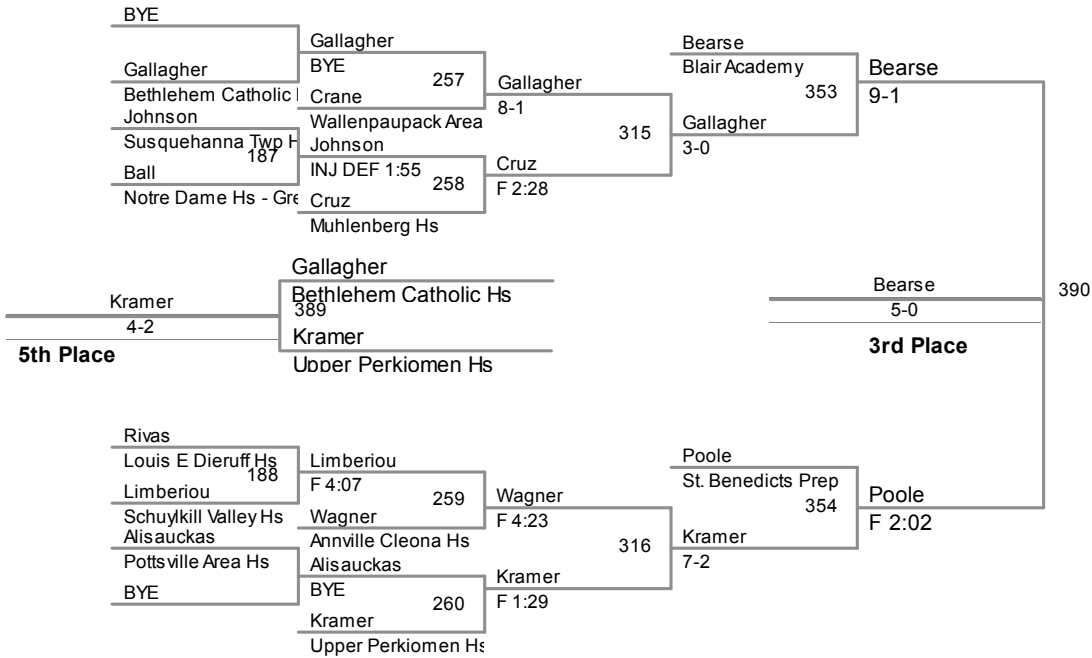

2013 Tony Iasiello Christmas City Tournament
2013 Tony Iasiello Division

106 Lbs

2013 Tony Iasiello Christmas City Tournament
2013 Tony Iasiello Division

120 Lbs

2013 Tony Iasiello Christmas City Tournament
2013 Tony Iasiello Division

132 Lbs

145 Lbs

152 Lbs

2013 Tony Iasiello Christmas City Tournament
2013 Tony Iasie Division

160 Lbs

2013 Tony Iasiello Christmas City Tournament
2013 Tony Iasiello Division

170 Lbs

2013 Tony Iasiello Christmas City Tournament
2013 Tony Iasiello Division

182 Lbs

2013 Tony Iasiello Christmas City Tournament
2013 Tony Iasiello Division

195 Lbs

2013 Tony Iasiello Christmas City Tournament
2013 Tony Iasiello Division

David Zola *St. Benedicts Prep*

220 Lbs

2013 Tony Iasiello Christmas City Tournament
2013 Tony Iasiello Division