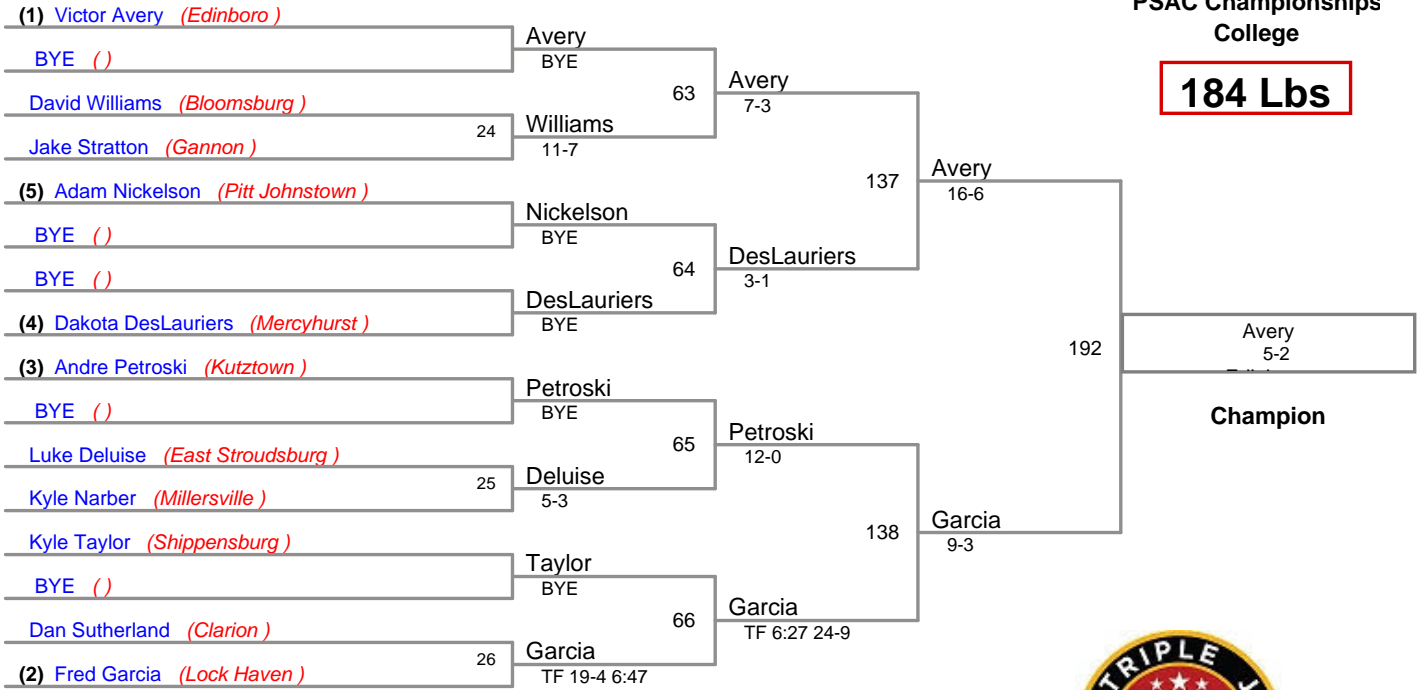

PSAC Championships
College

184 Lbs