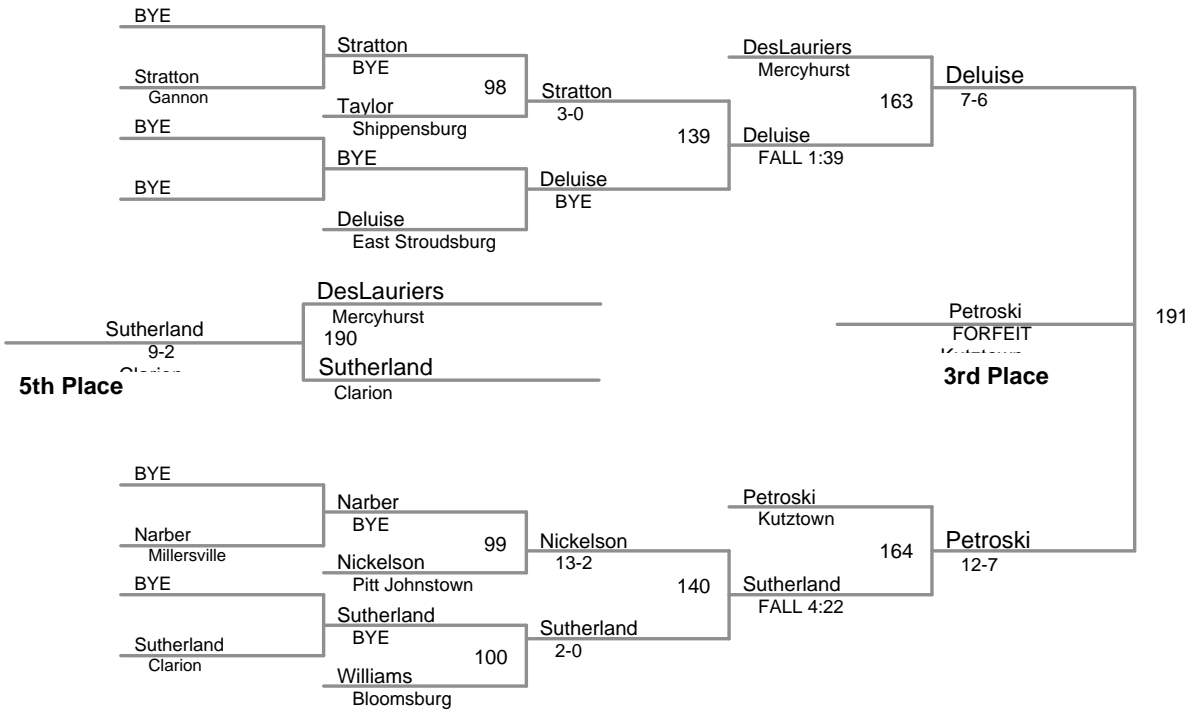

PSAC Championships
College

184 Lbs