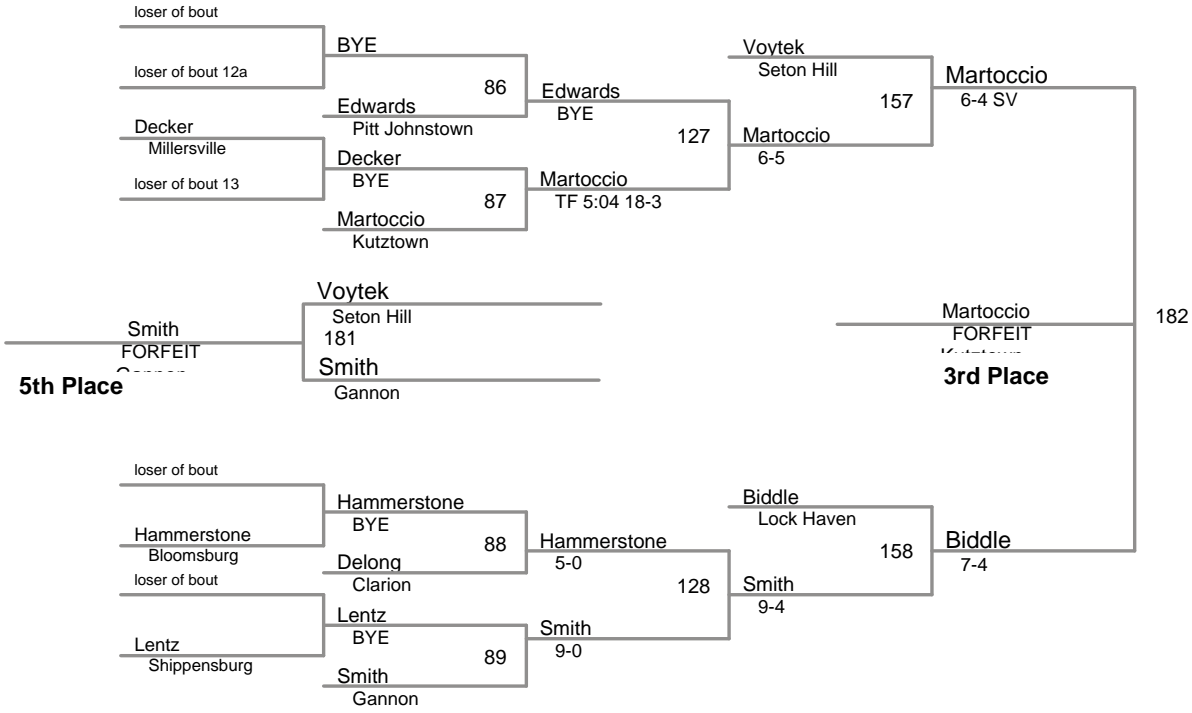

PSAC Championships
College

125 Lbs

PSAC Championships
College

133 Lbs

PSAC Championships
College

149 Lbs

PSAC Championships
College

157 Lbs

PSAC Championships
College

165 Lbs

PSAC Championships
College

174 Lbs

5th Place

3rd Place

188

PSAC Championships
College