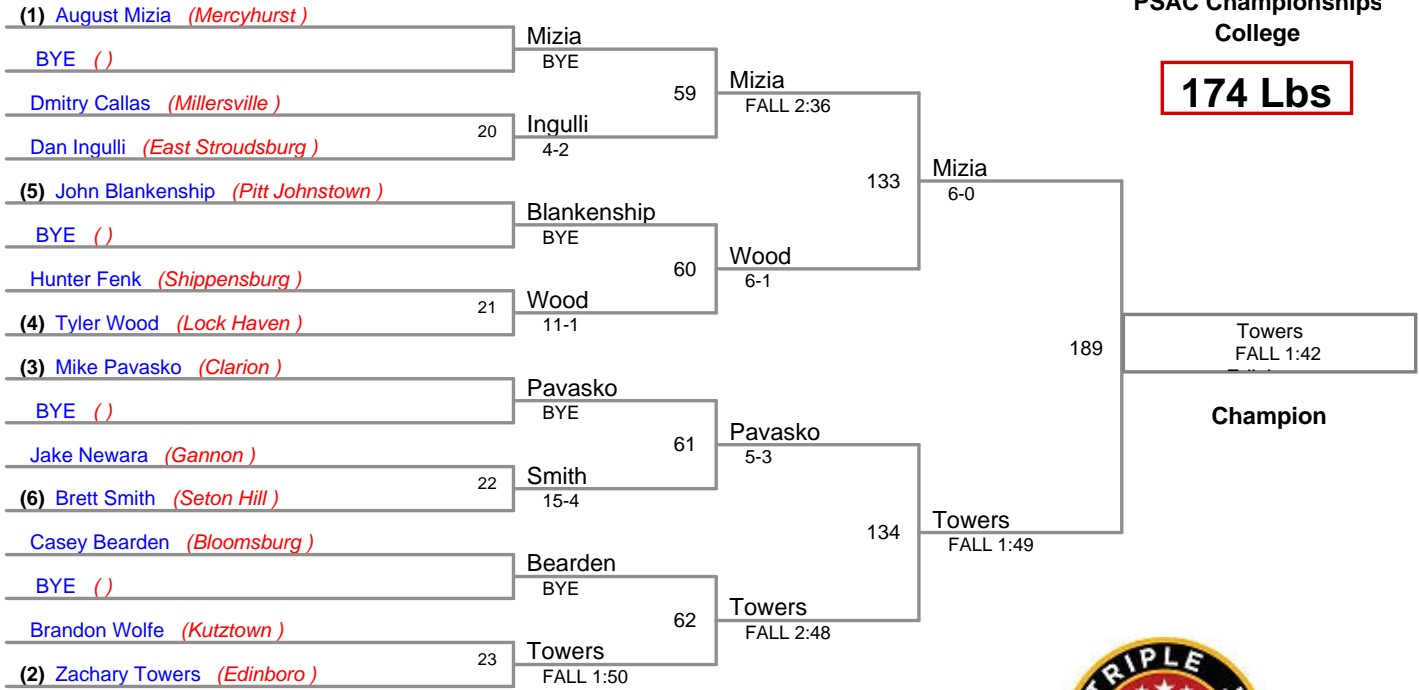

PSAC Championships
College

174 Lbs

5th Place

3rd Place

188