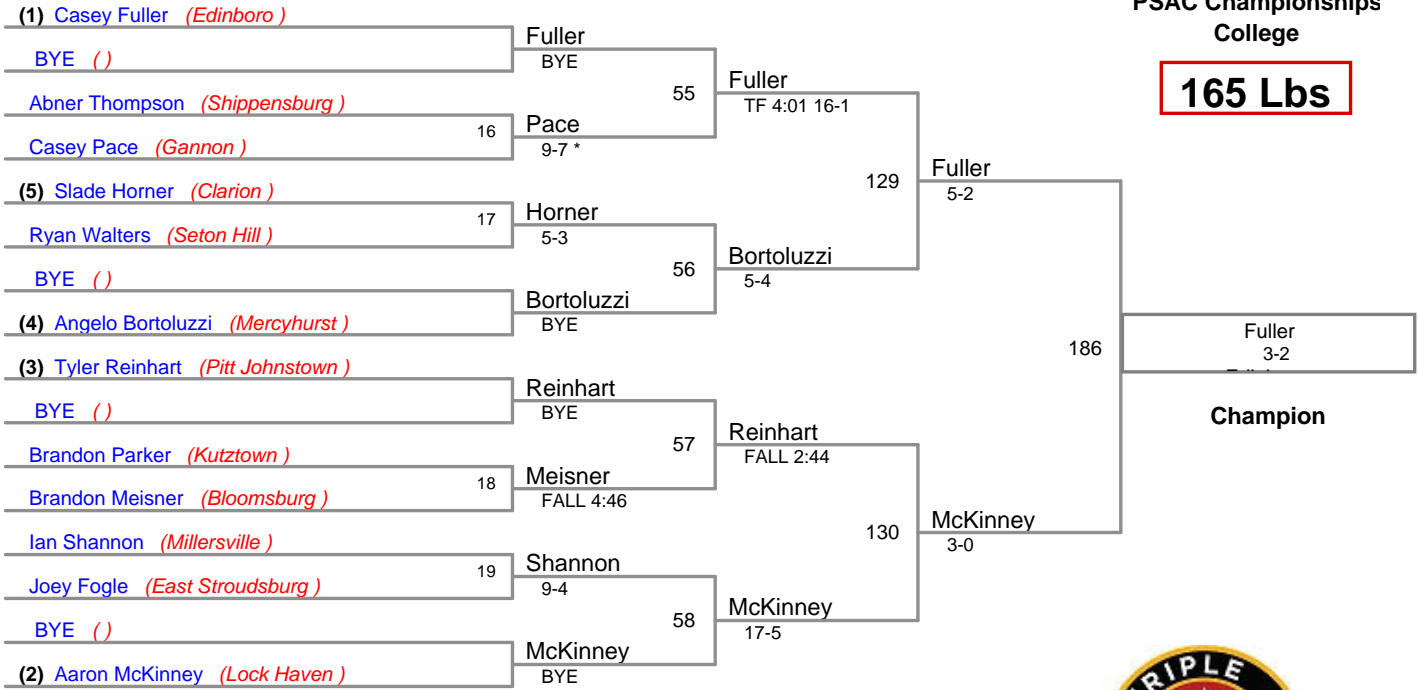

PSAC Championships
College

165 Lbs