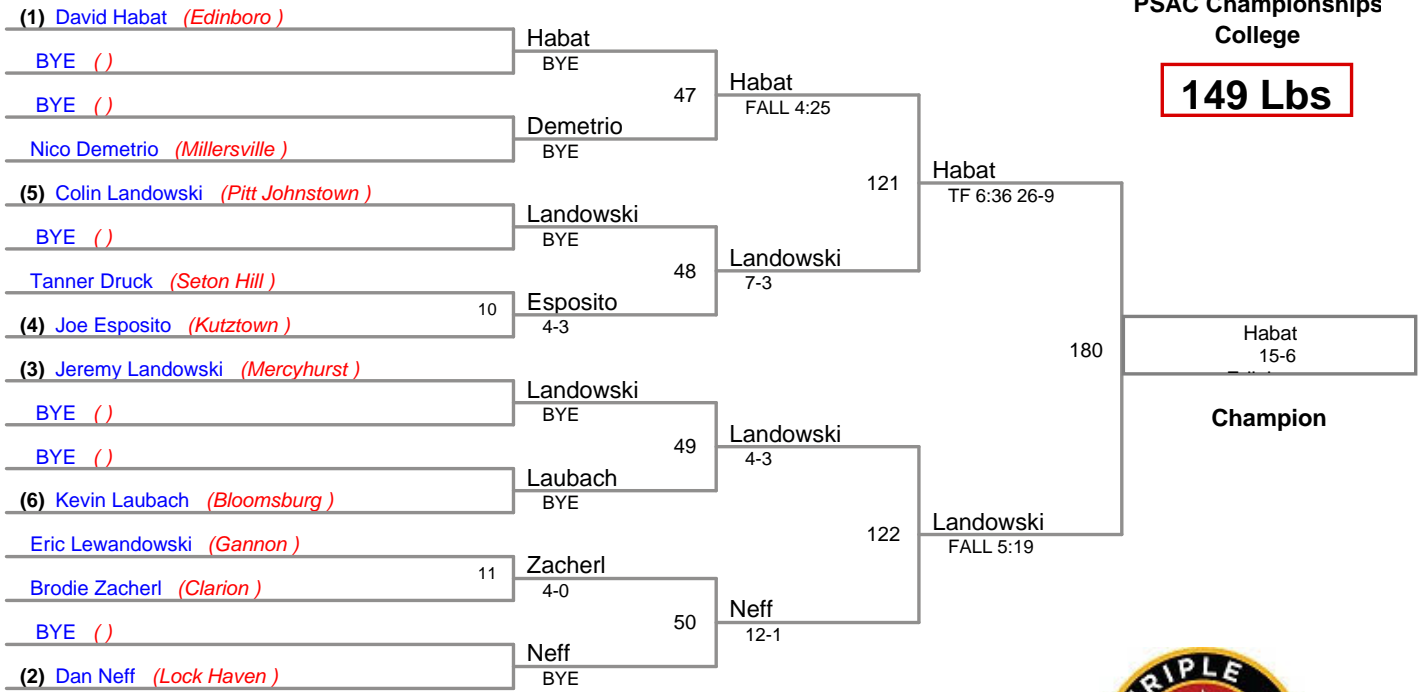

PSAC Championships
College

125 Lbs

PSAC Championships
College

133 Lbs

PSAC Championships
College

149 Lbs

PSAC Championships
College

157 Lbs