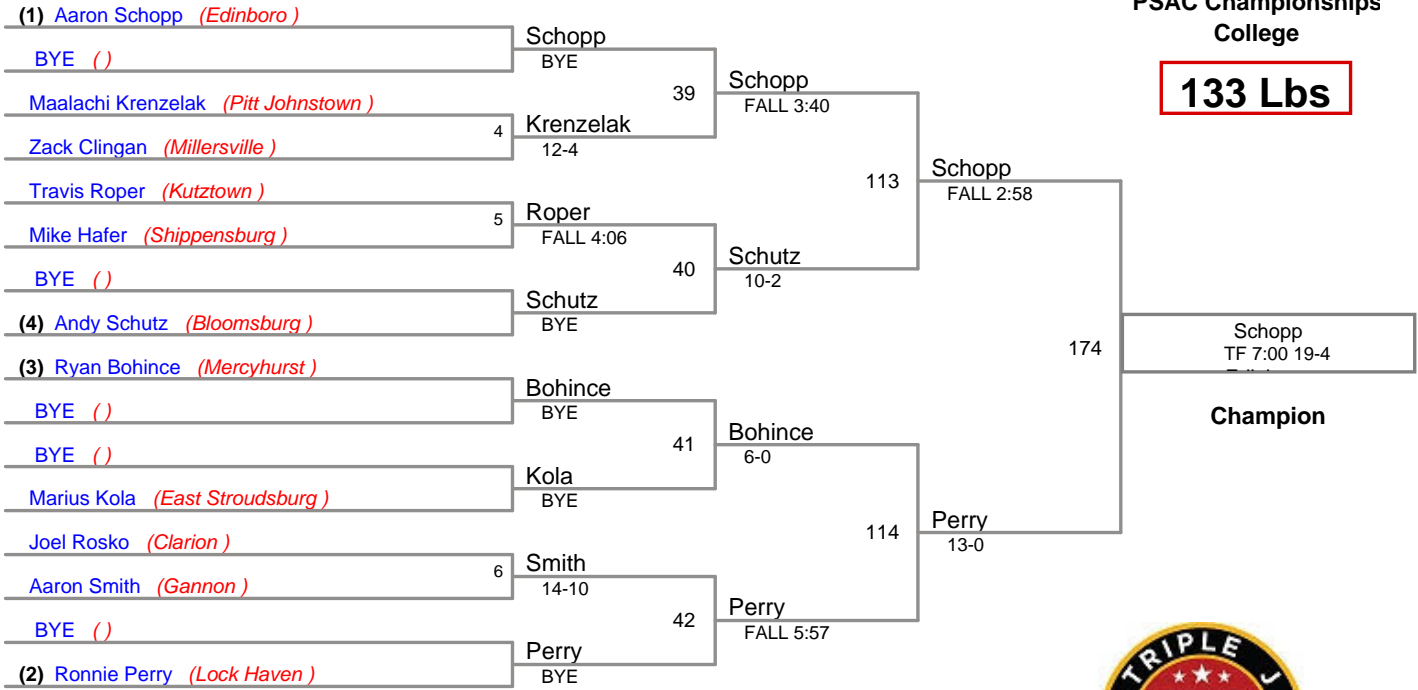

PSAC Championships
College

125 Lbs

PSAC Championships
College

133 Lbs

PSAC Championships
College

149 Lbs

PSAC Championships
College

157 Lbs