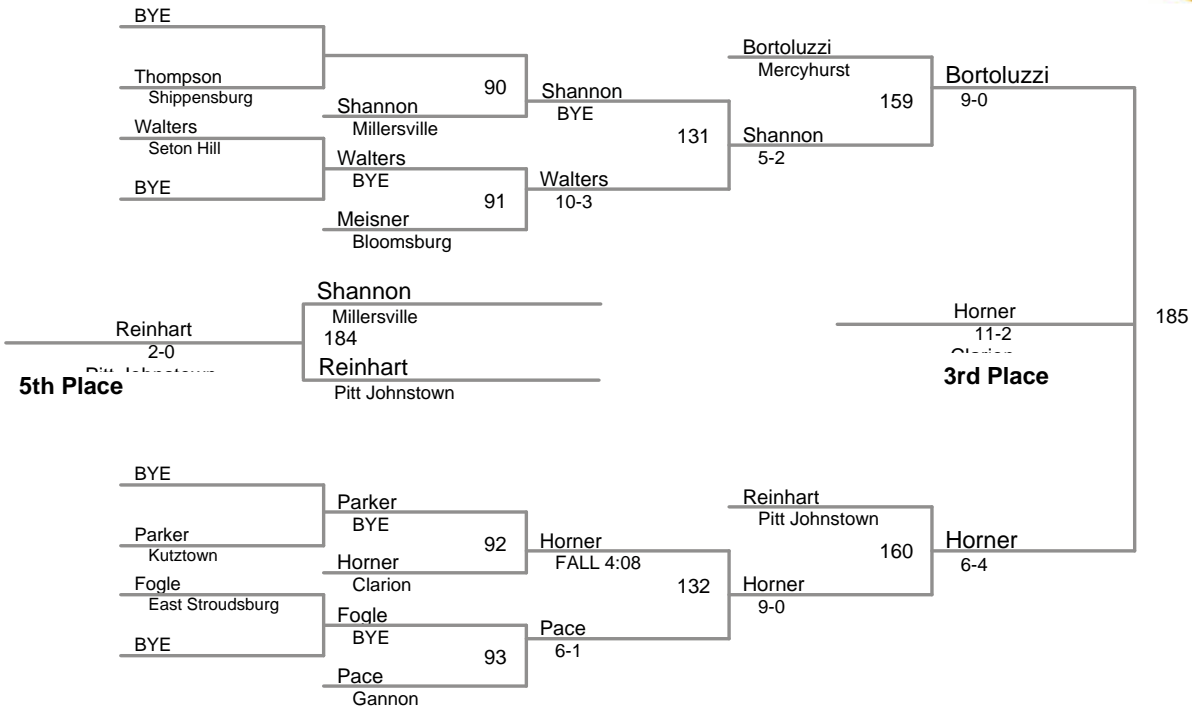

PSAC Championships
College

165 Lbs