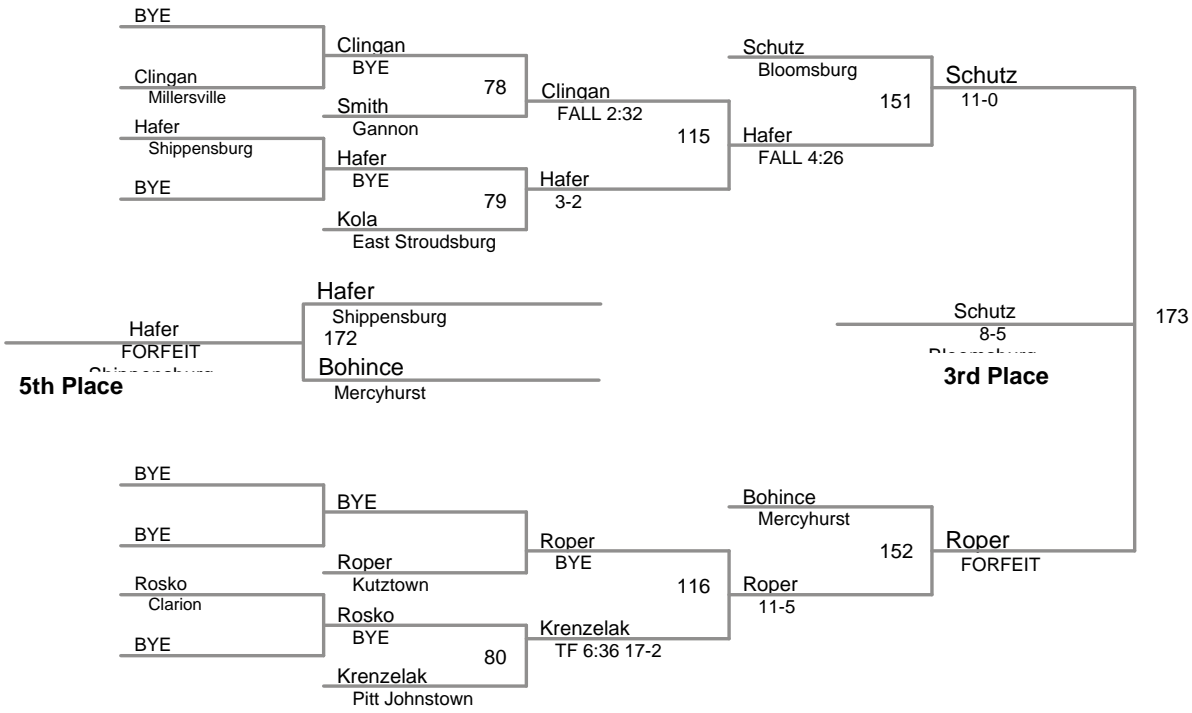

PSAC Championships
College

125 Lbs

PSAC Championships
College

133 Lbs

PSAC Championships
College

149 Lbs

PSAC Championships
College

157 Lbs