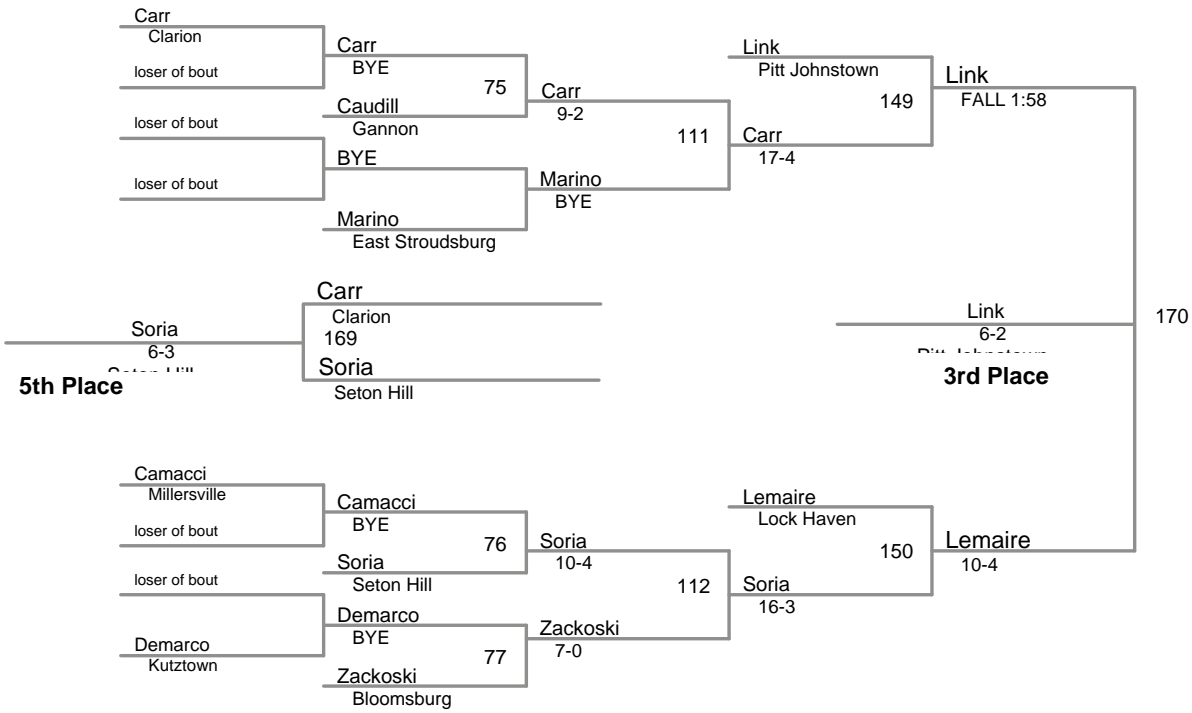

PSAC Championships
College

125 Lbs

PSAC Championships
College

133 Lbs

PSAC Championships
College

149 Lbs

PSAC Championships
College

157 Lbs

184 Lbs

PSAC Championships
College

197 Lbs

5th Place

PSAC Championships
College

285 Lbs