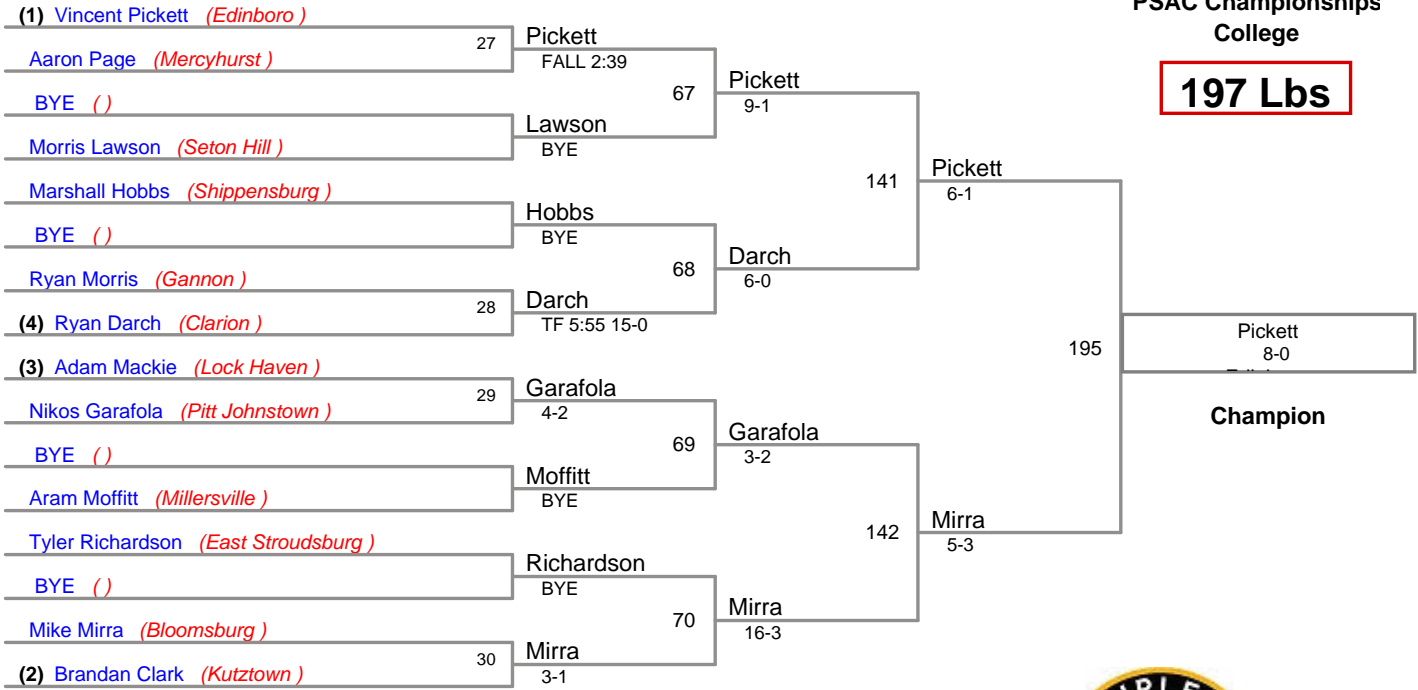

PSAC Championships
College

197 Lbs

5th Place