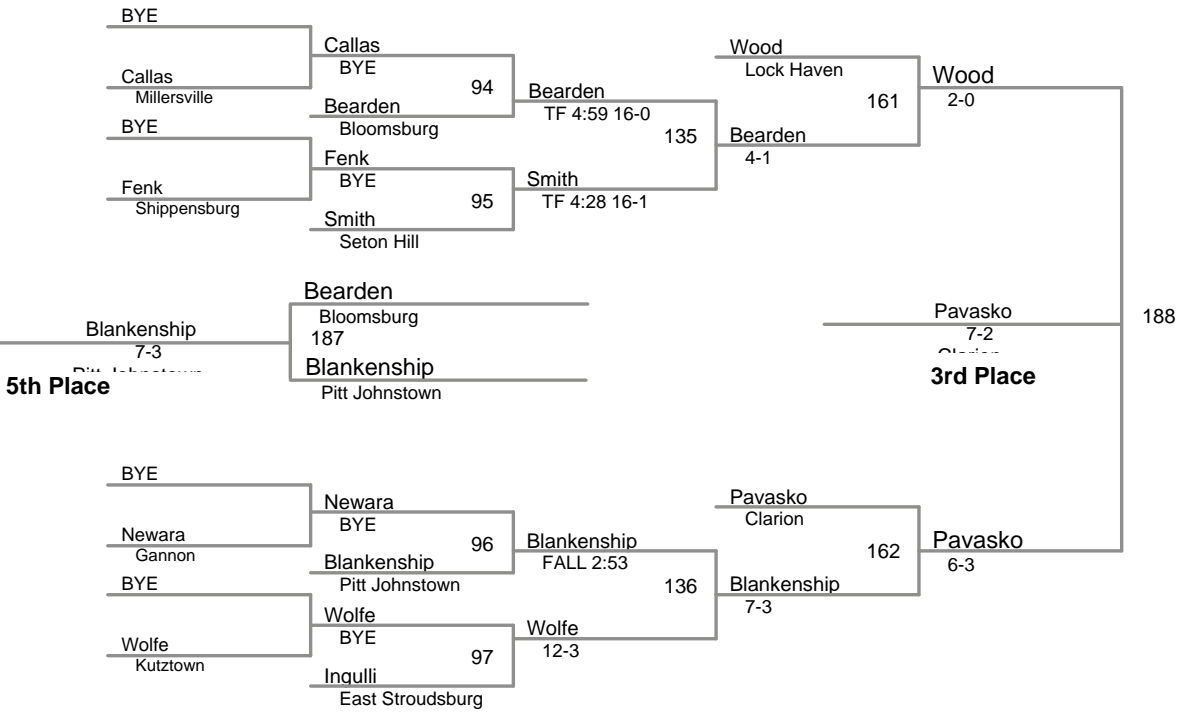

PSAC Championships
College

174 Lbs

5th Place

3rd Place

188