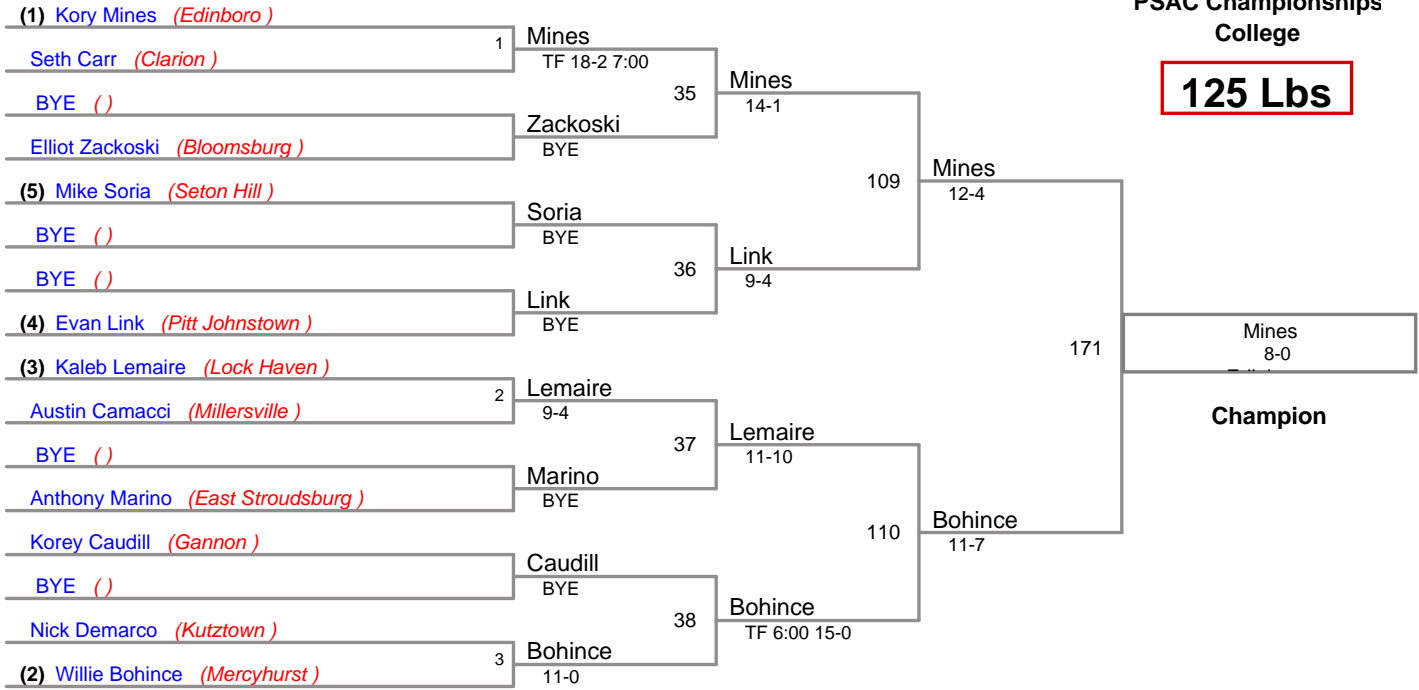

PSAC Championships
College

125 Lbs

PSAC Championships
College

133 Lbs

PSAC Championships
College

149 Lbs

PSAC Championships
College

157 Lbs

PSAC Championships
College

165 Lbs

PSAC Championships
College

174 Lbs

5th Place

3rd Place

188

PSAC Championships
College