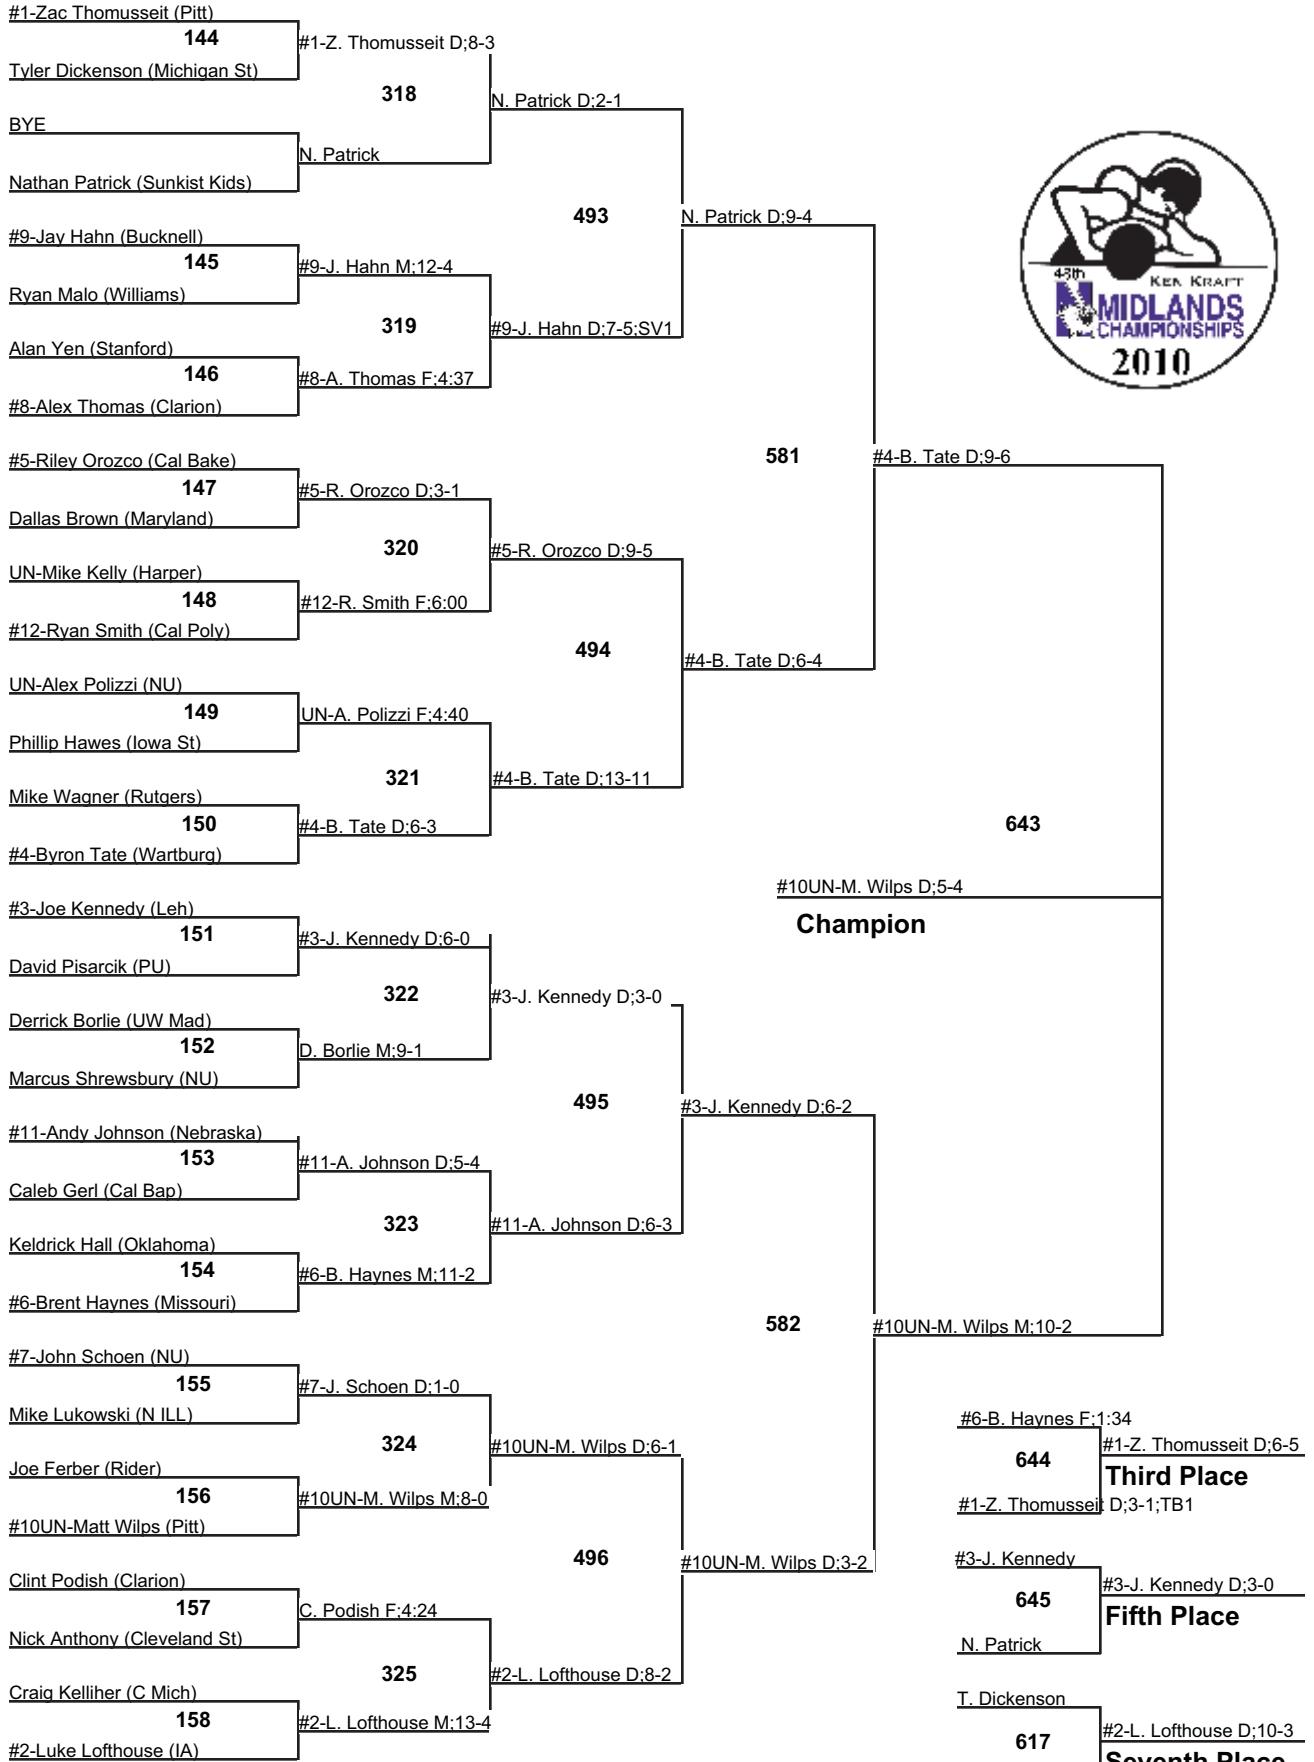

2010 Ken Kraft Midlands Championships

197

Championship
29-30 December 2010