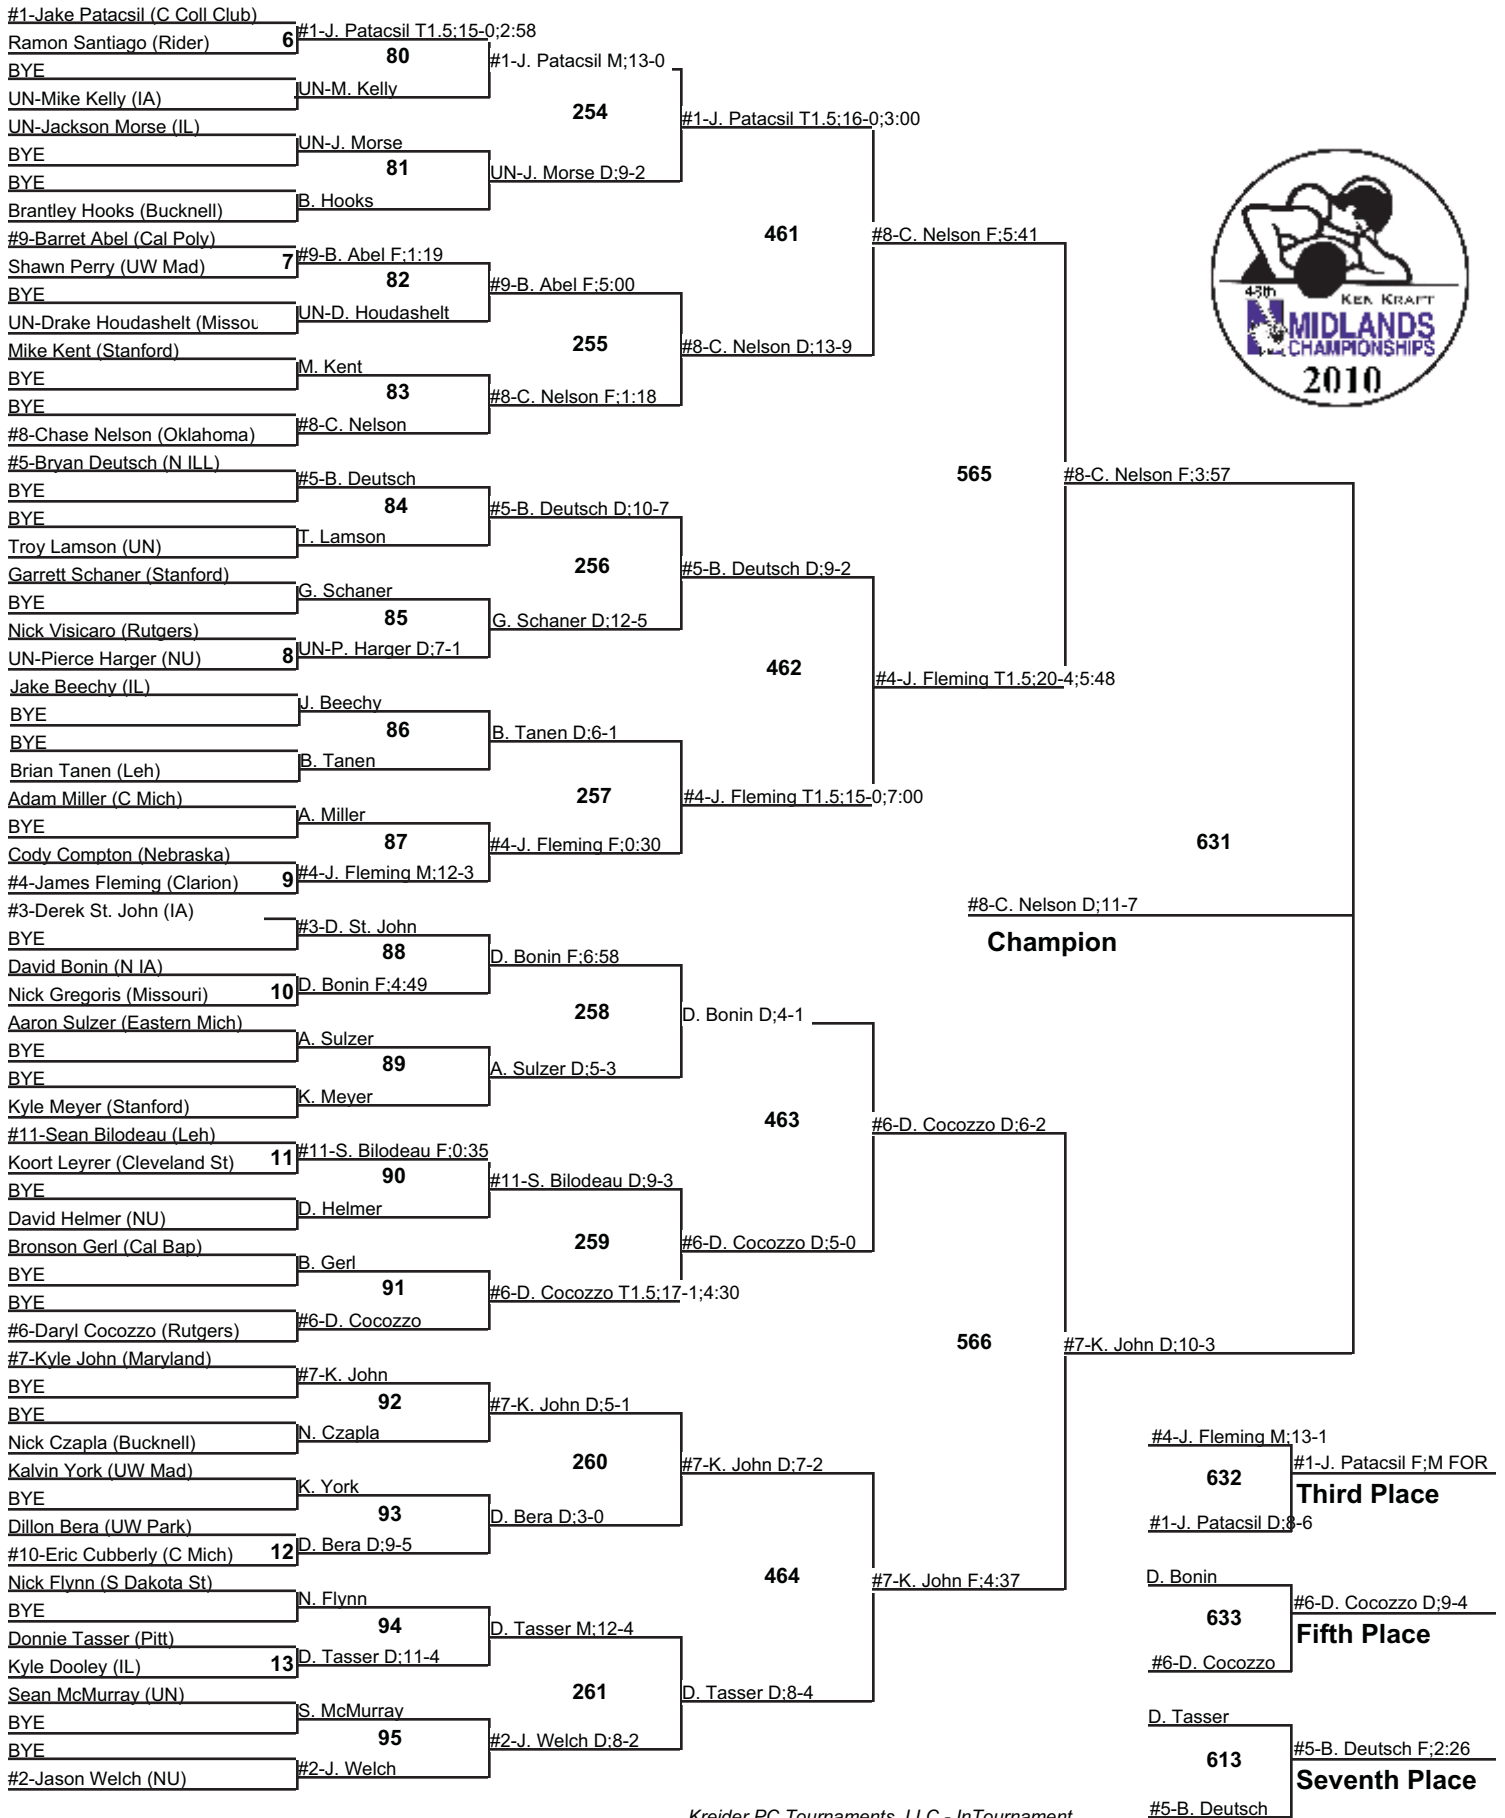

2010 Ken Kraft Midlands Championships

157

Championship

29-30 December 2010