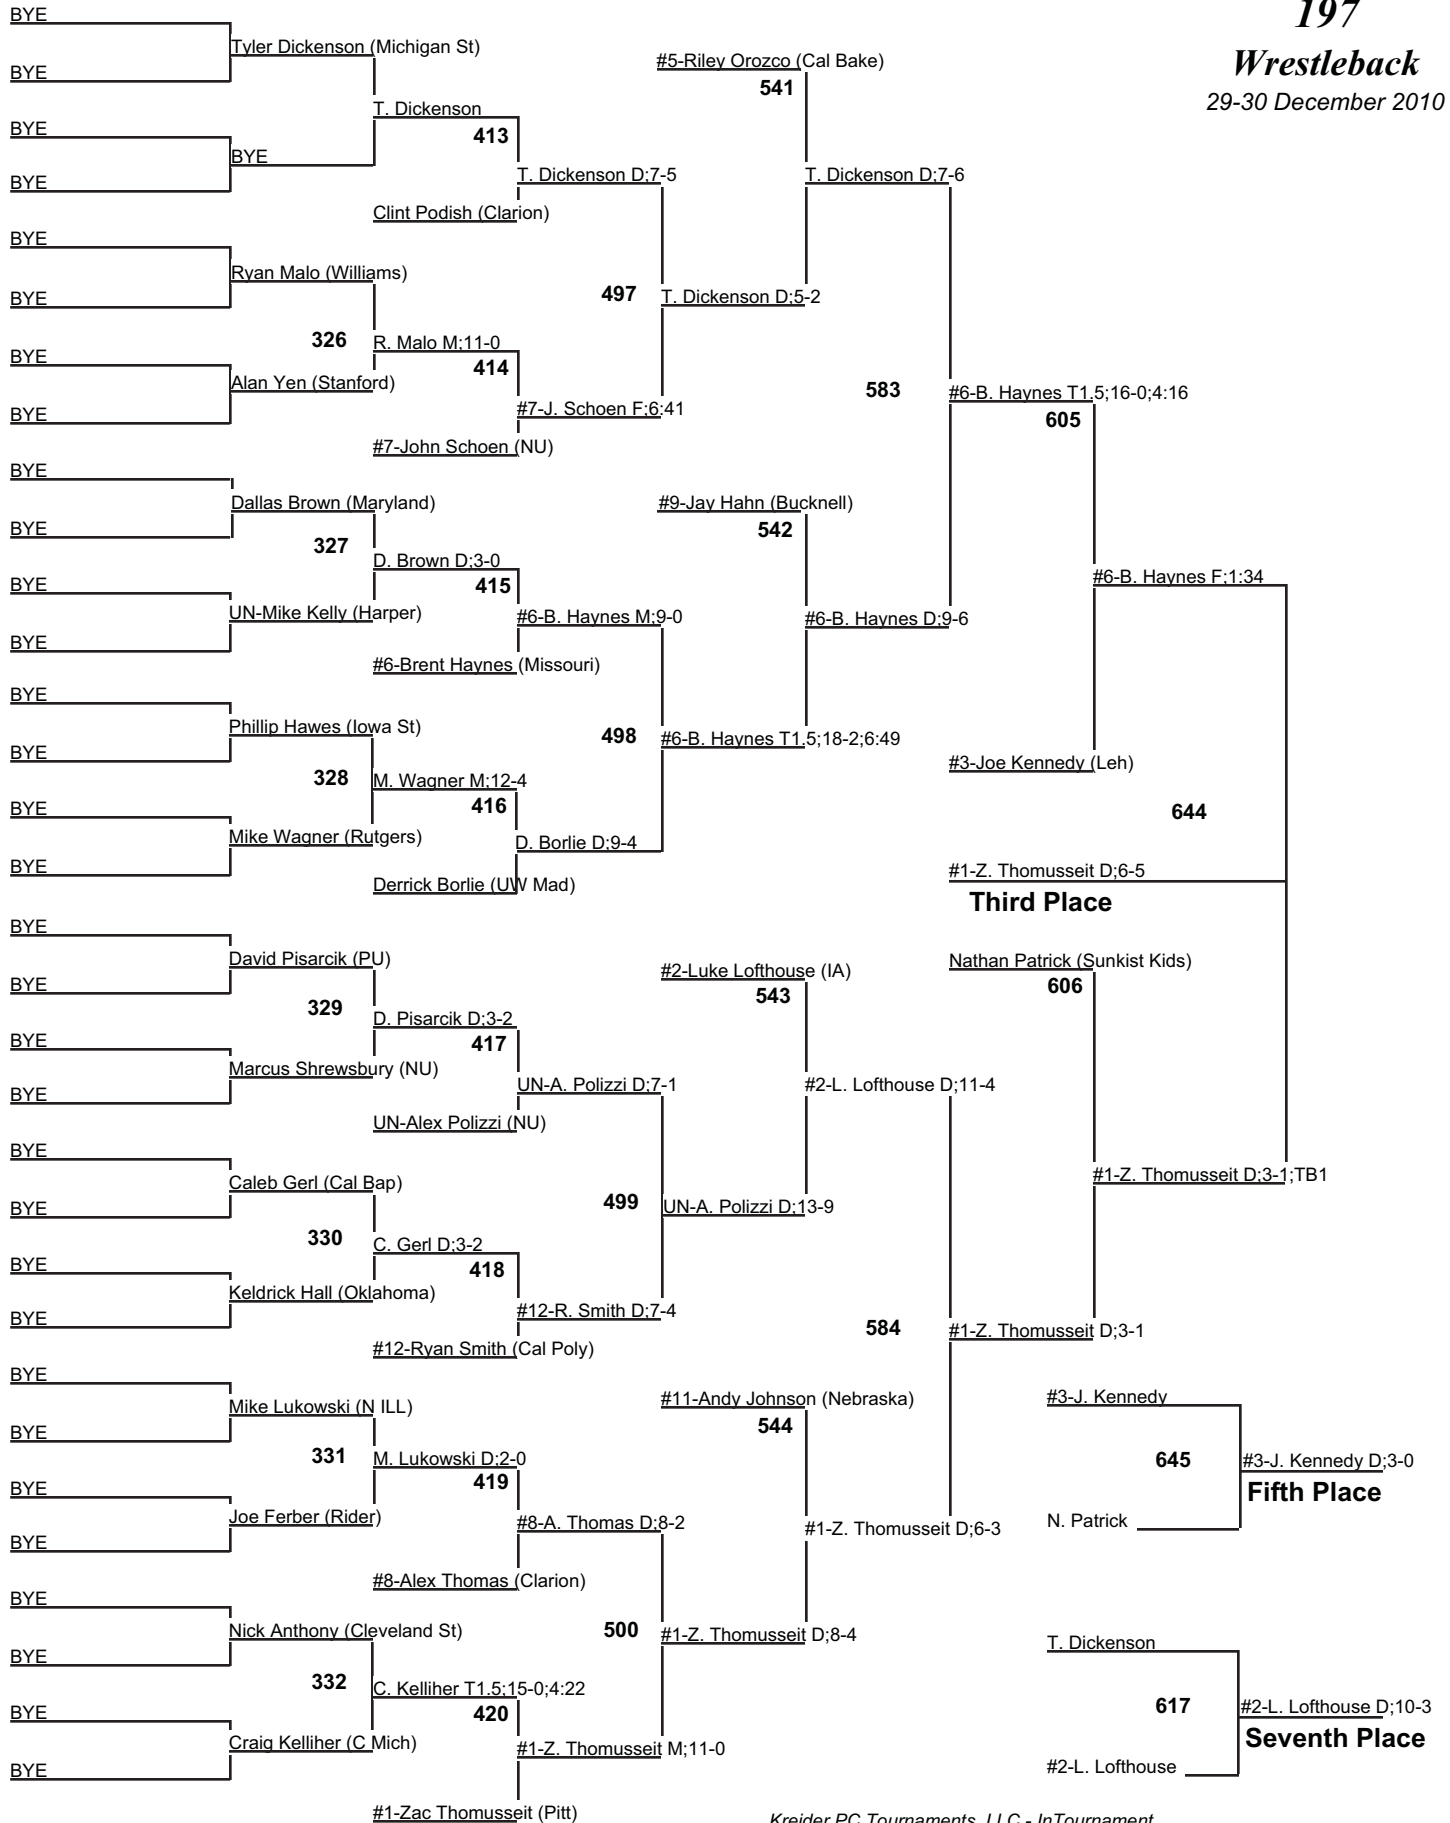

2010 Ken Kraft Midlands Championships

197

Wrestleback

29-30 December 2010