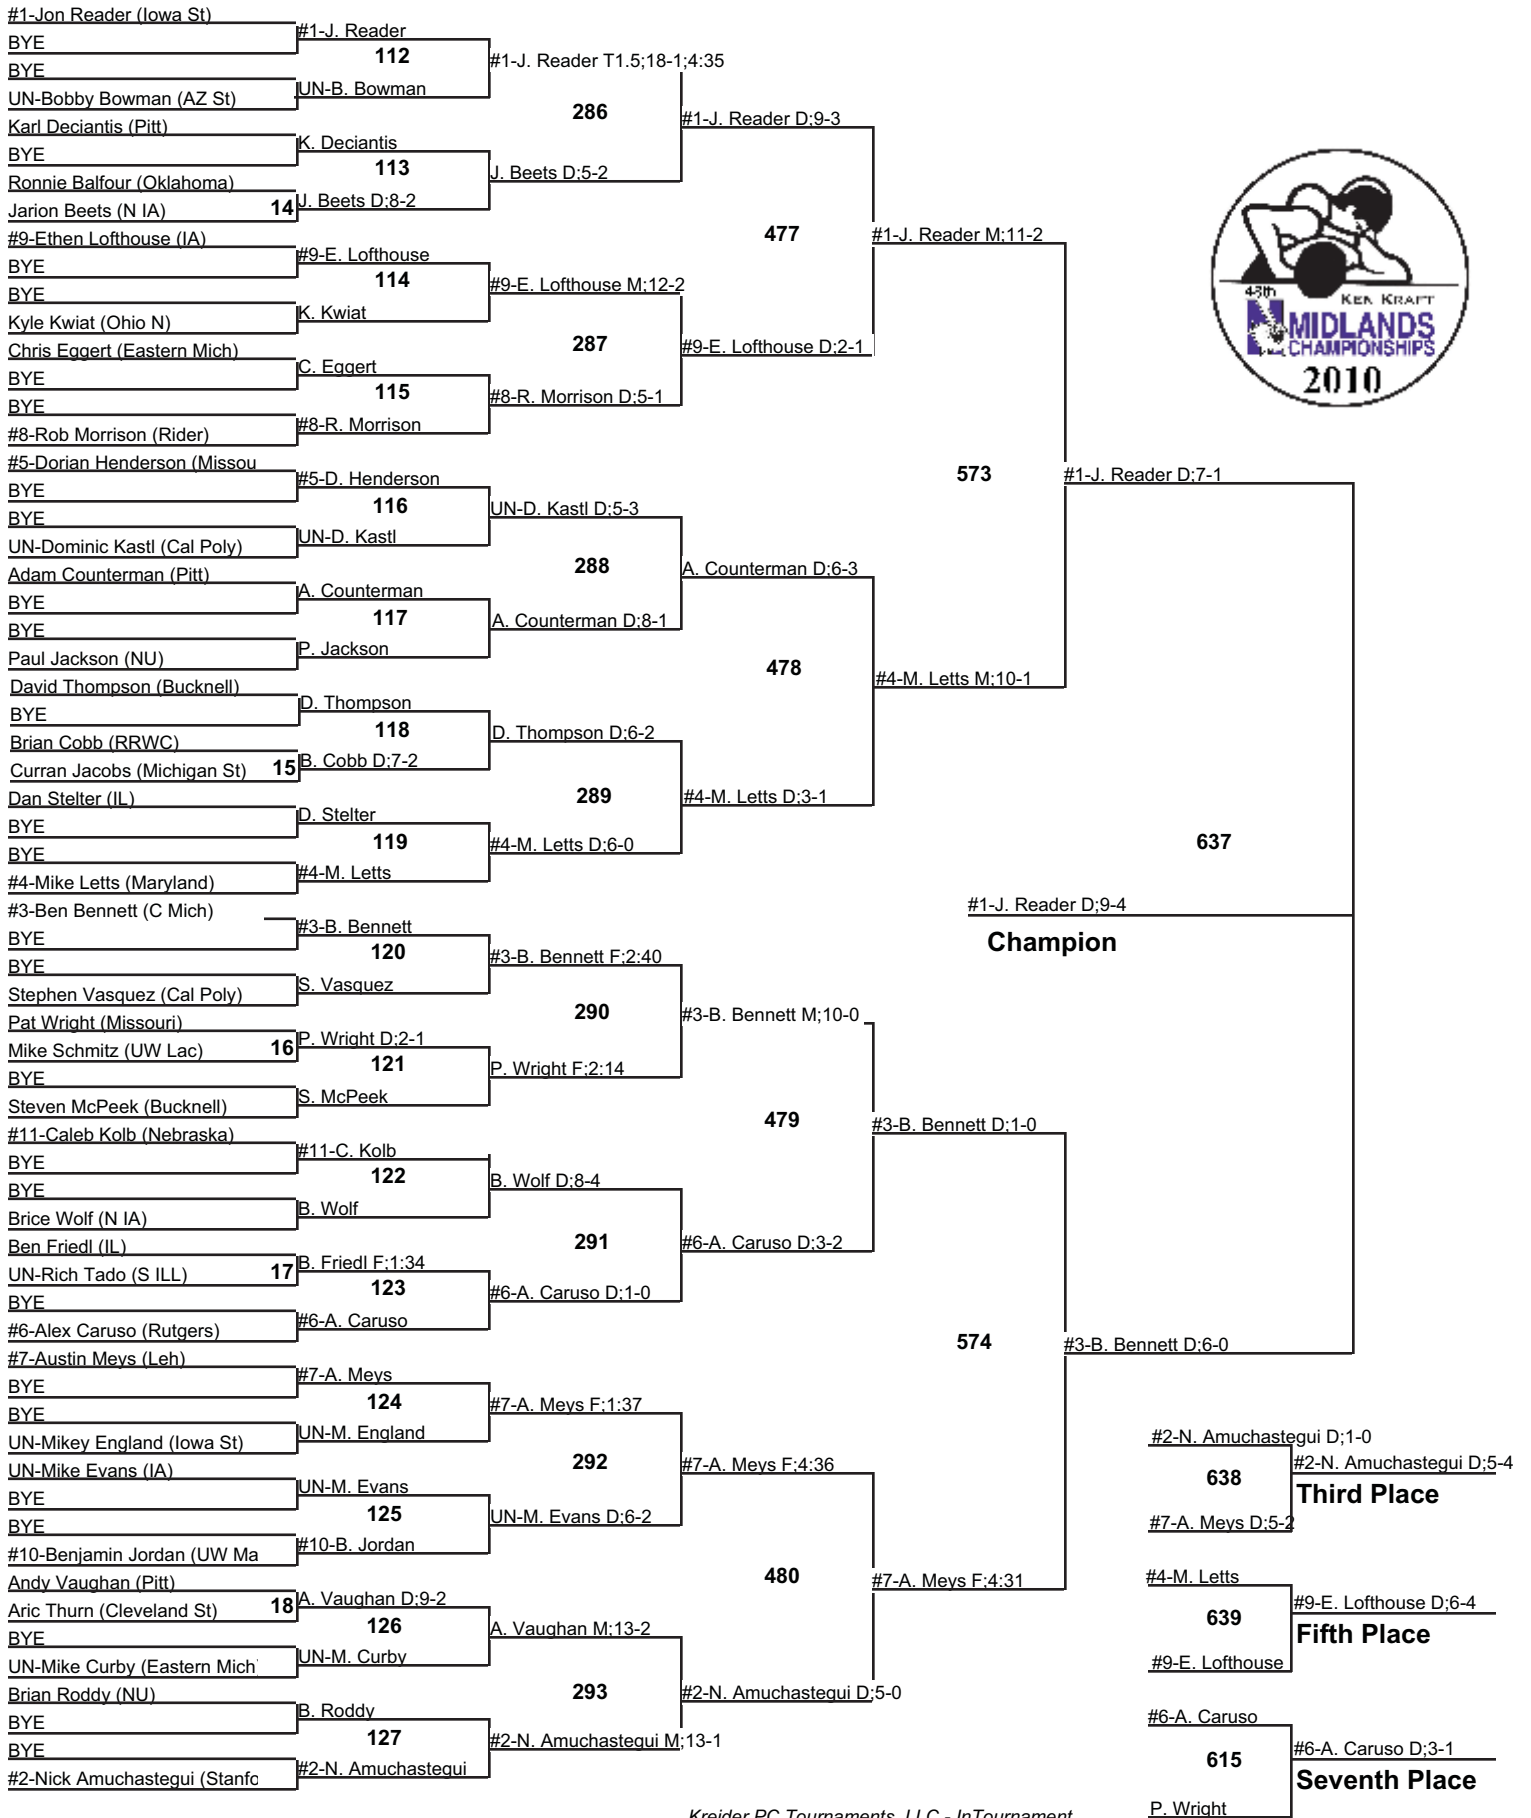

2010 Ken Kraft Midlands Championships

174

Championship

29-30 December 2010