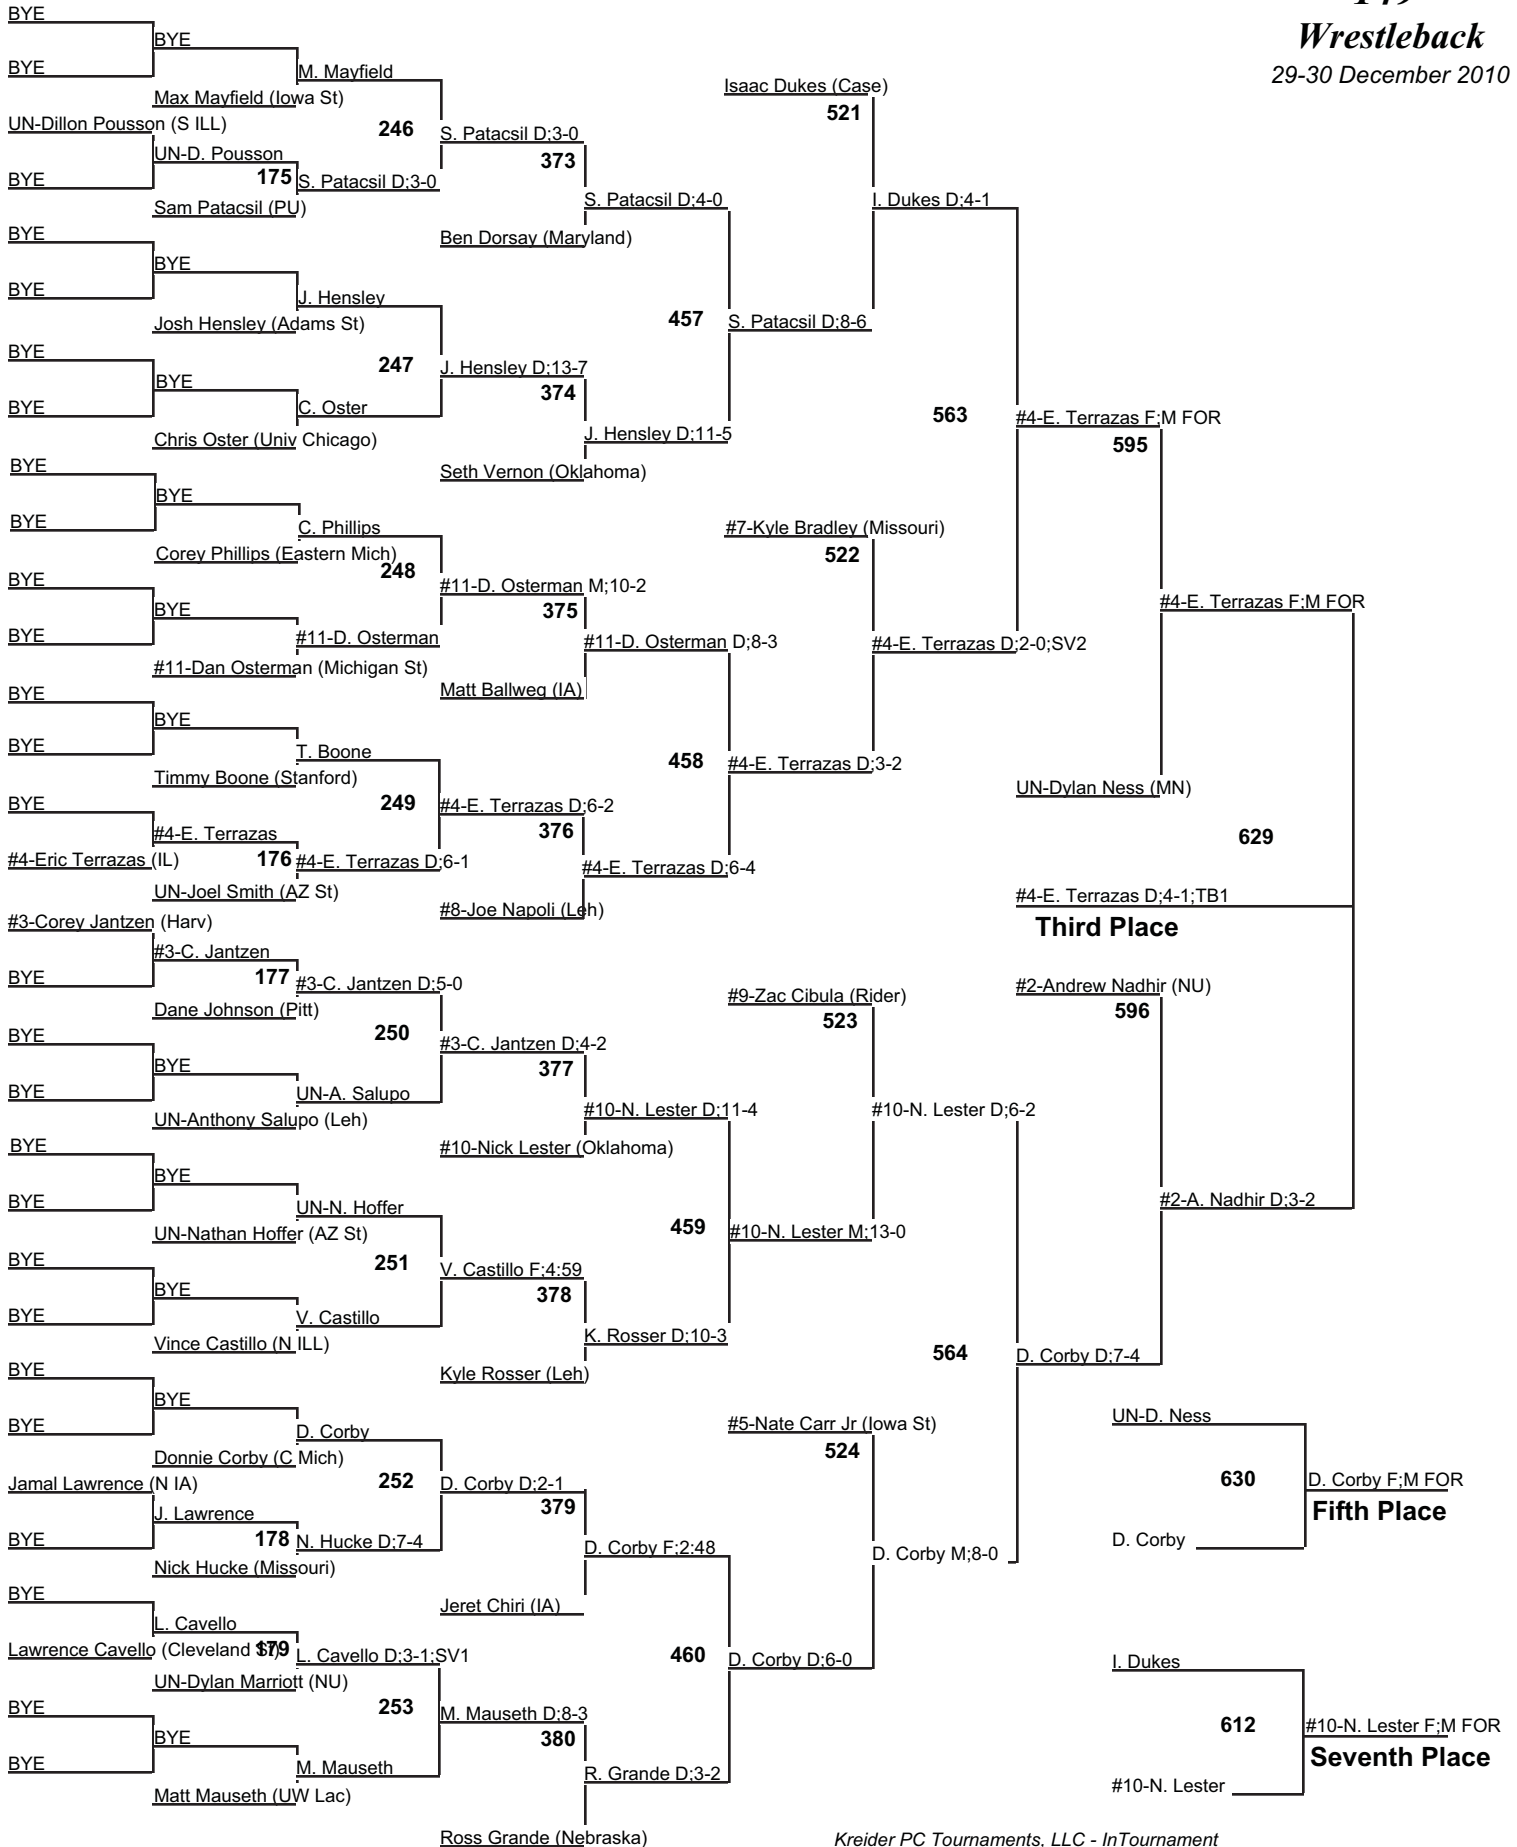

2010 Ken Kraft Midlands Championships

125

Championship

29-30 December 2010

2010 Ken Kraft Midlands Championships

125

Wrestleback

29-30 December 2010

Championship

29-30 December 2010

2010 Ken Kraft Midlands Championships

149

Wrestleback

29-30 December 2010

2010 Ken Kraft Midlands Championships

157