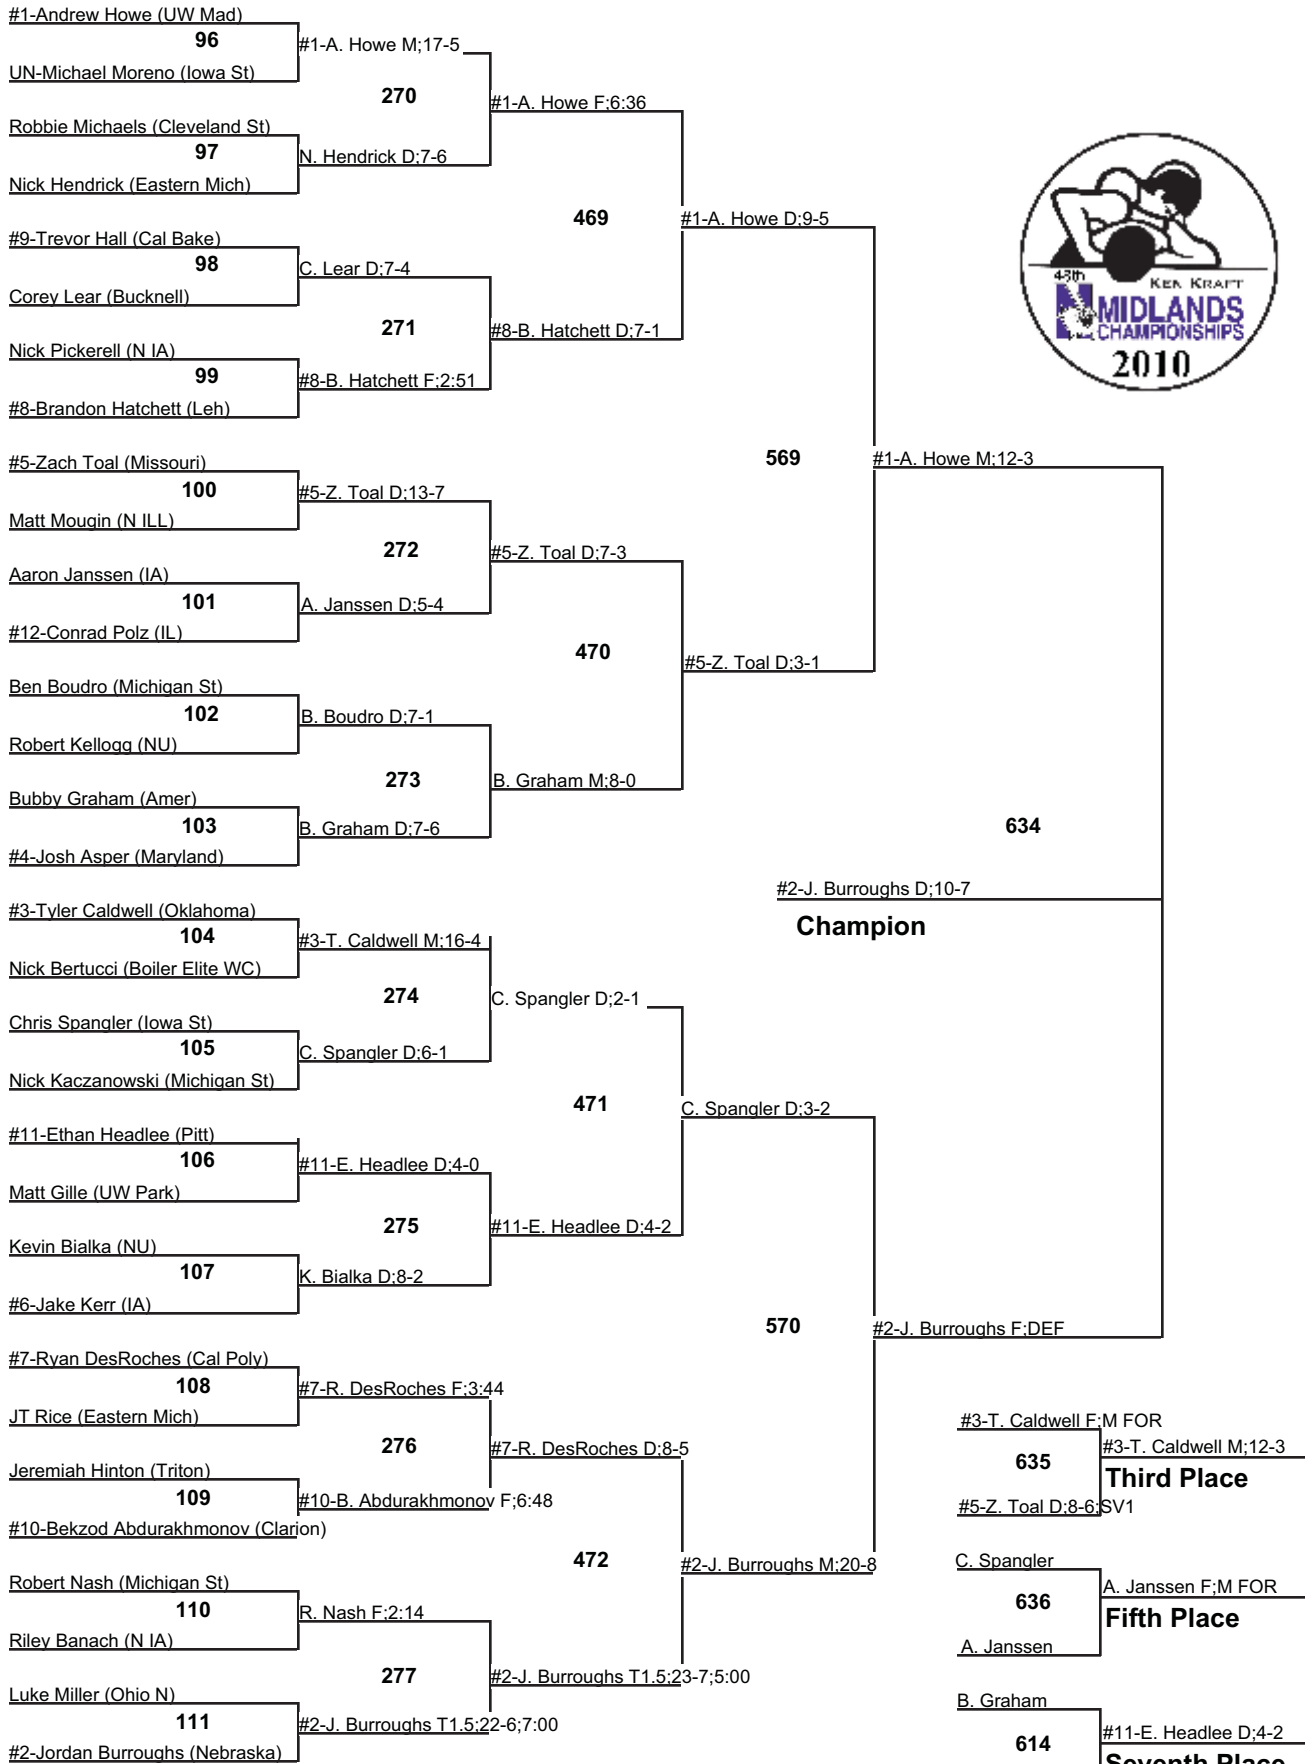

2010 Ken Kraft Midlands Championships

165
Championship
29-30 December 2010