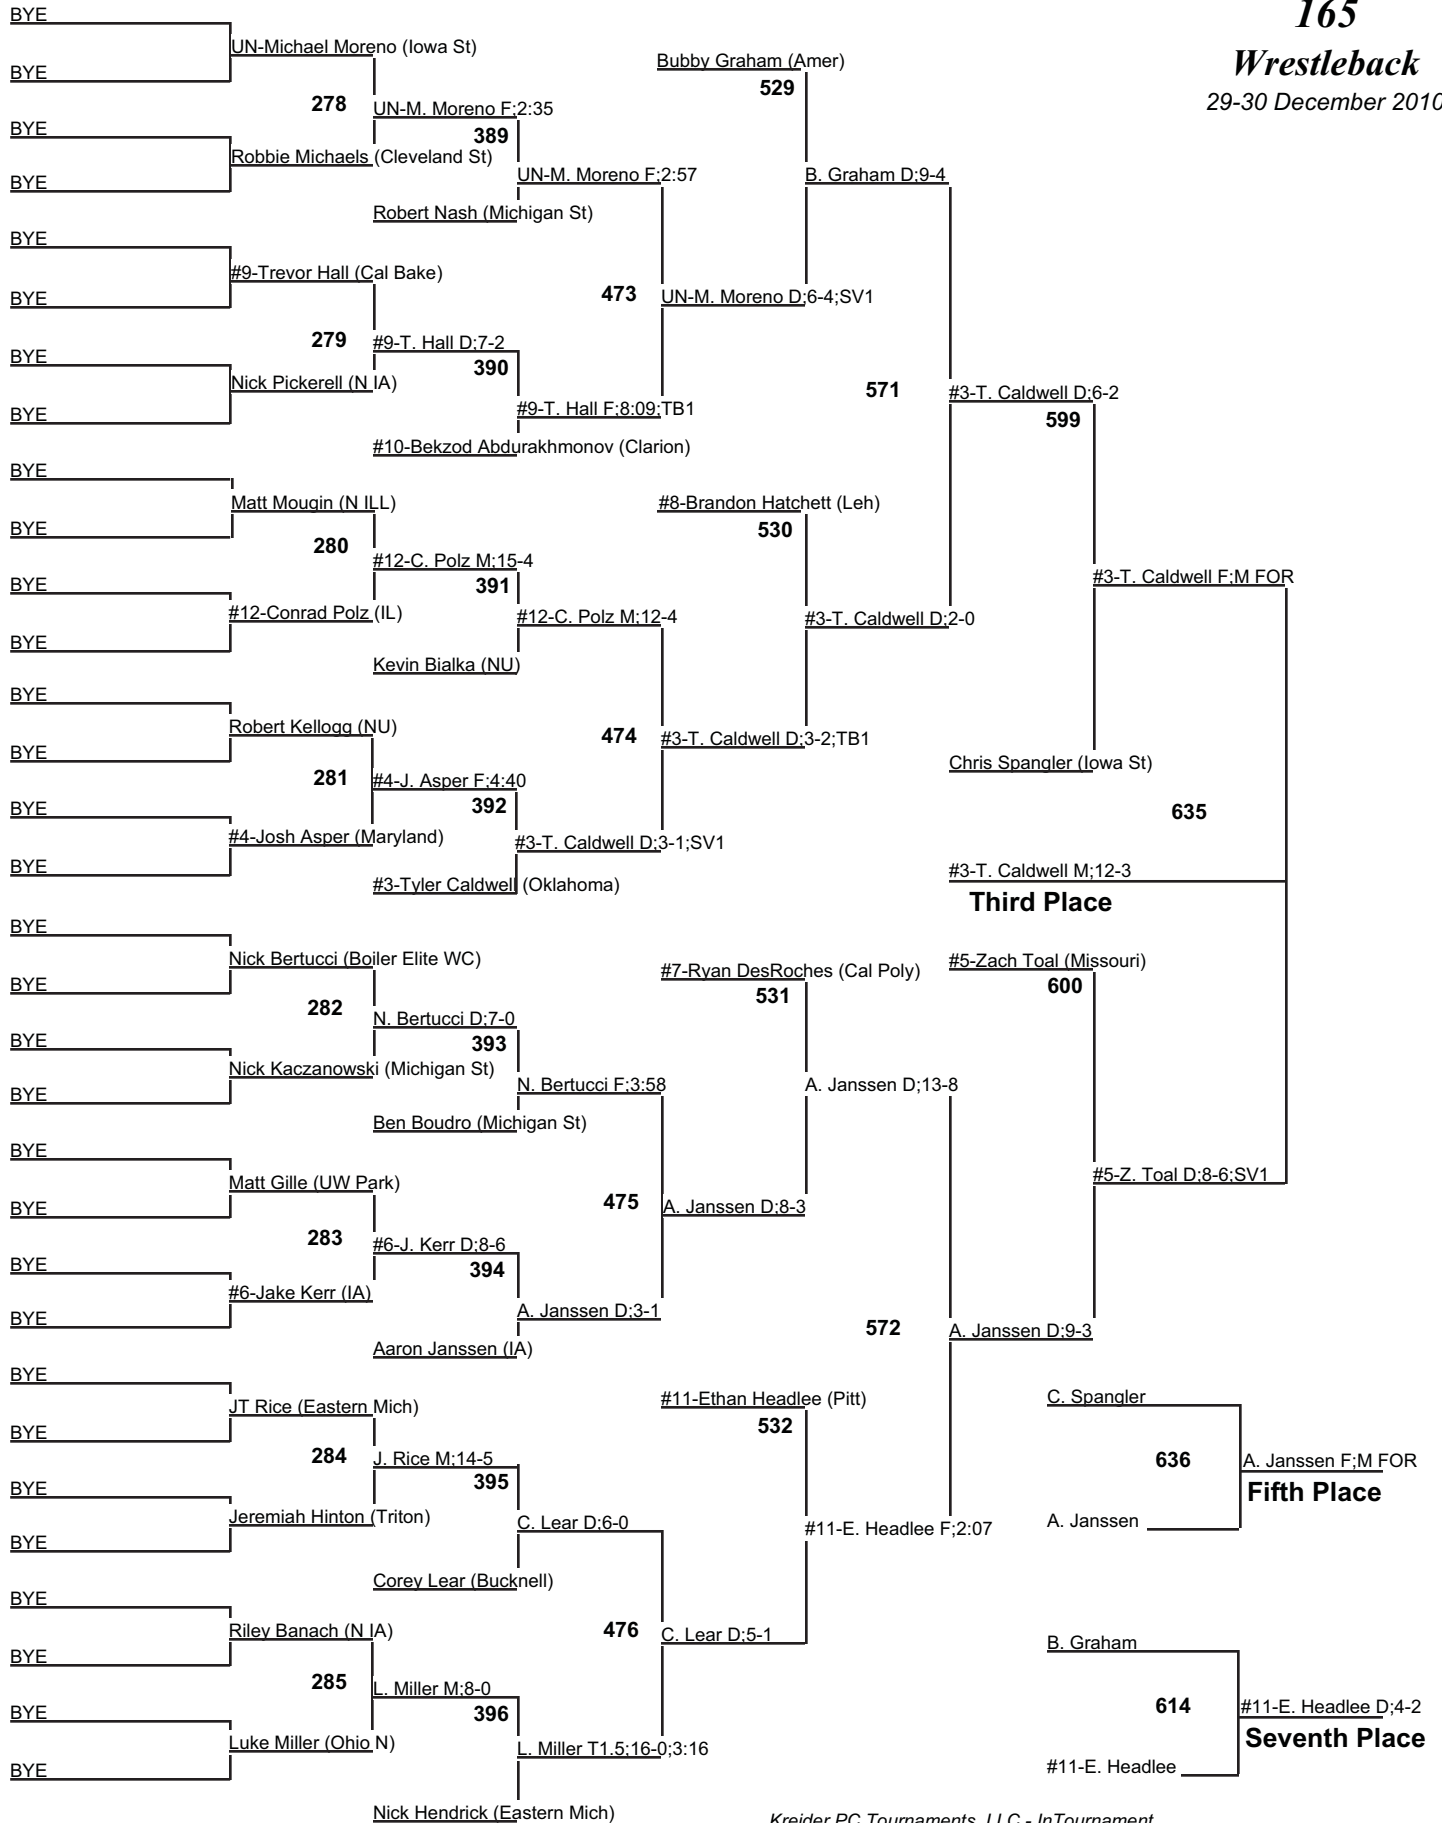

2010 Ken Kraft Midlands Championships

165

Wrestleback

29-30 December 2010