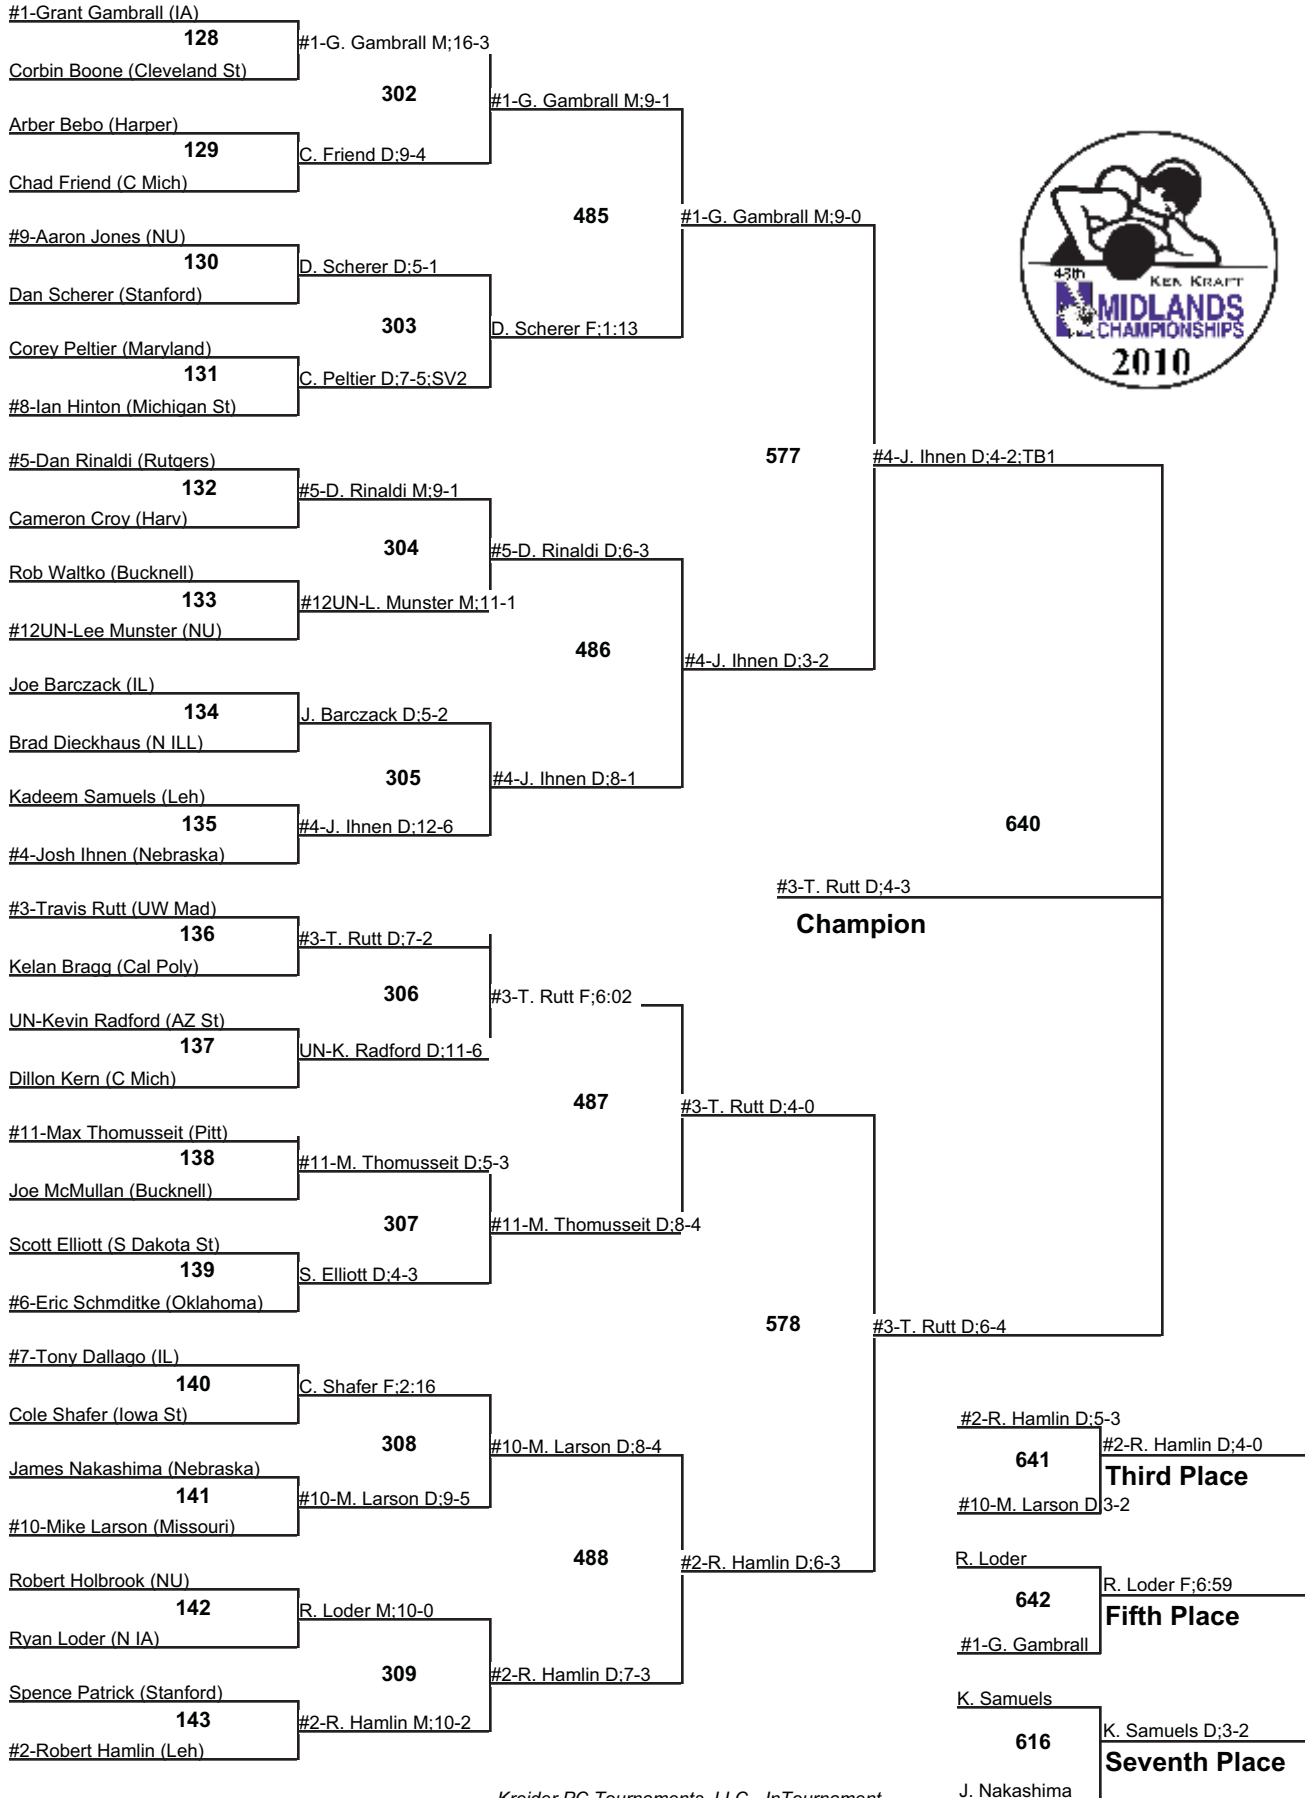

2010 Ken Kraft Midlands Championships

184

Championship

29-30 December 2010