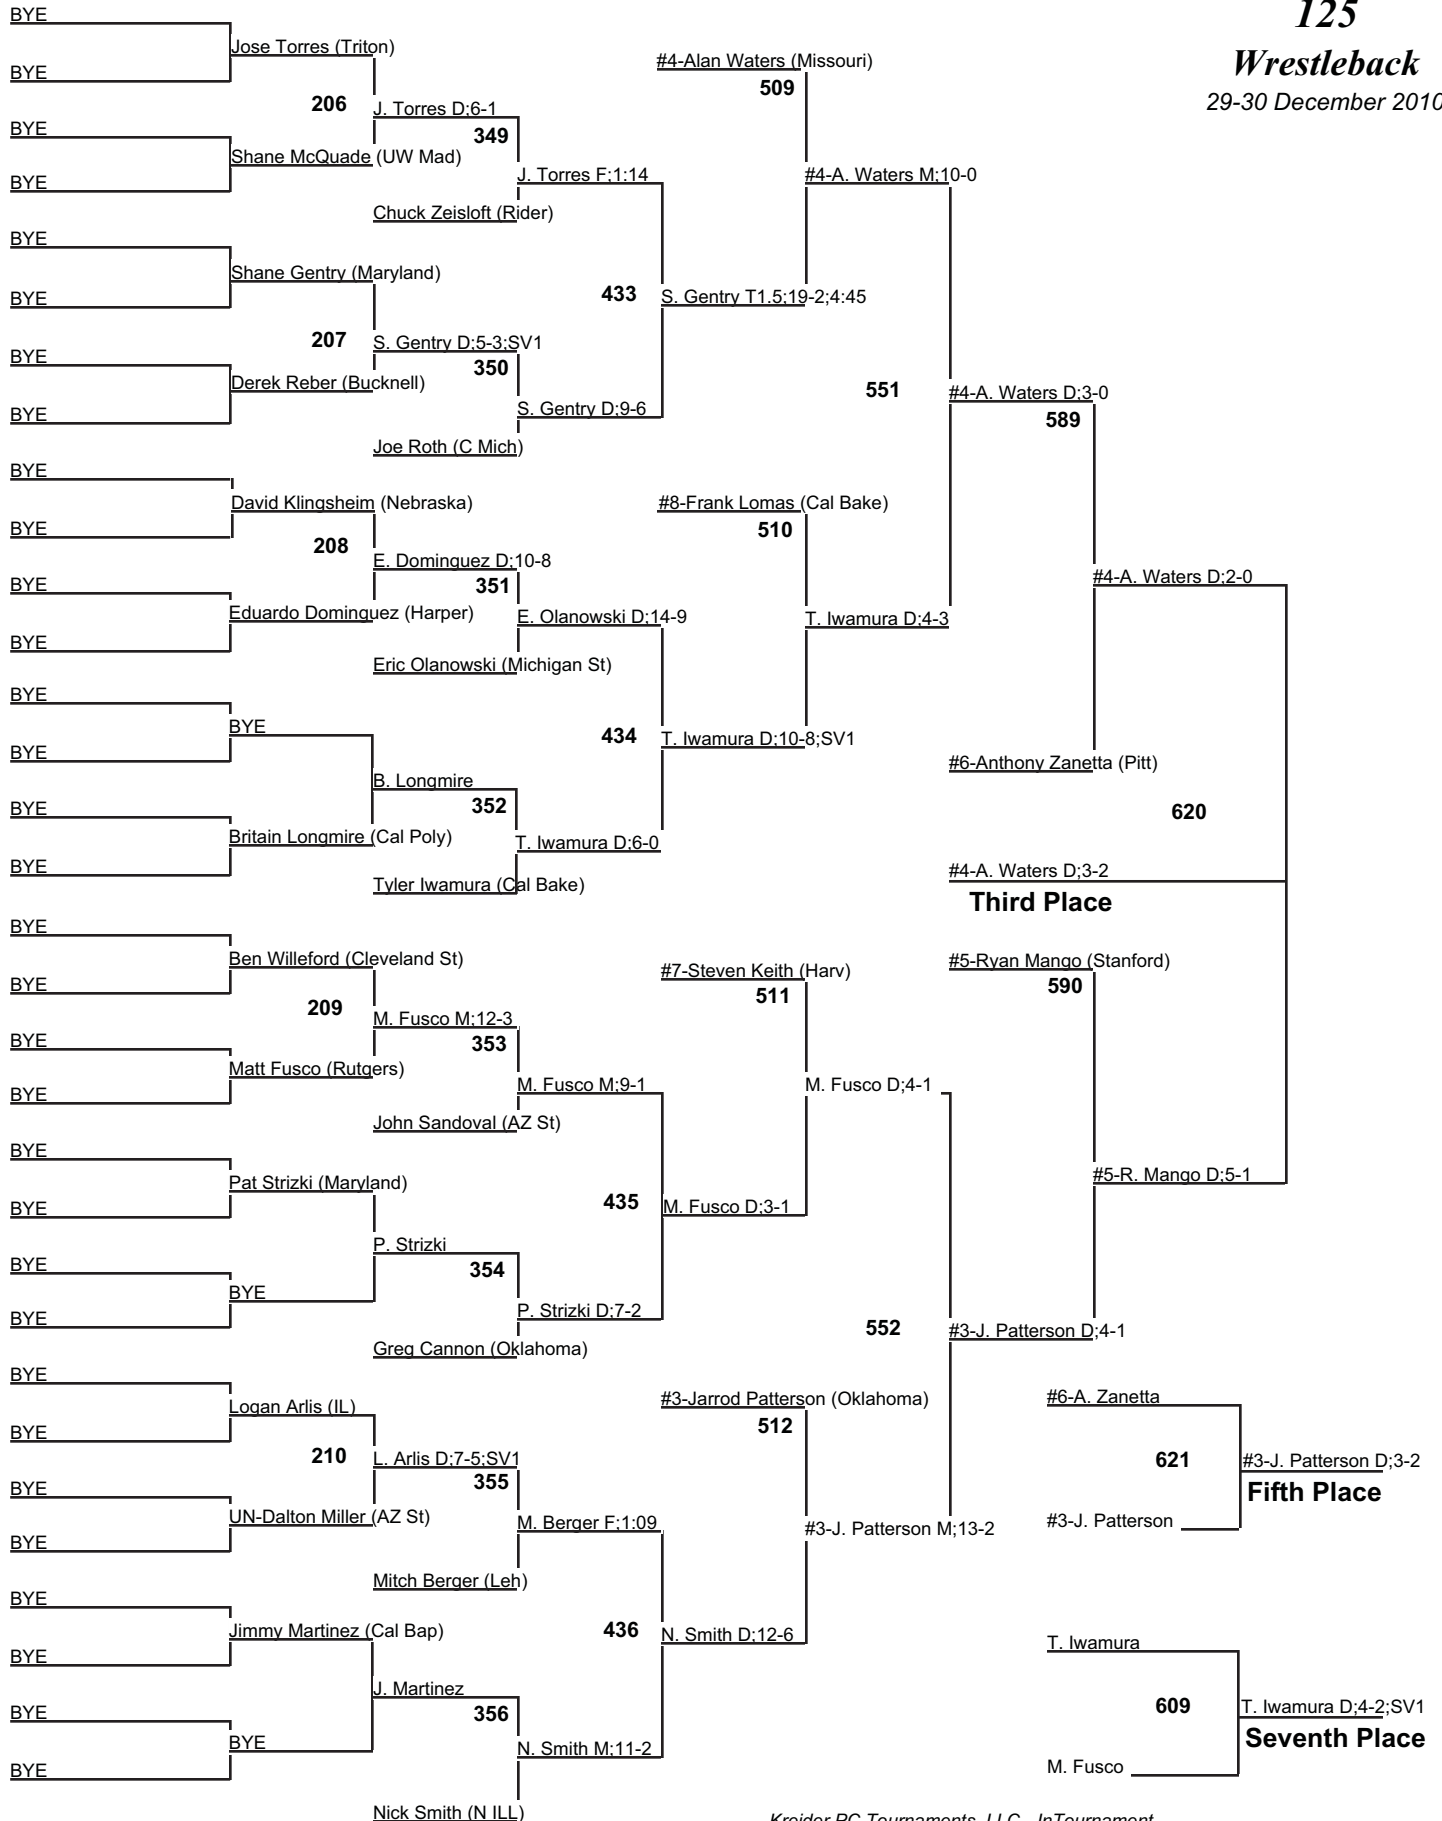

2010 Ken Kraft Midlands Championships

125

Championship

29-30 December 2010

2010 Ken Kraft Midlands Championships

125

Wrestleback

29-30 December 2010

2010 Ken Kraft Midlands Championships

133

Wrestleback

29-30 December 2010

2010 Ken Kraft Midlands Championships

141
Championship
 29-30 December 2010

2010 Ken Kraft Midlands Championships

149