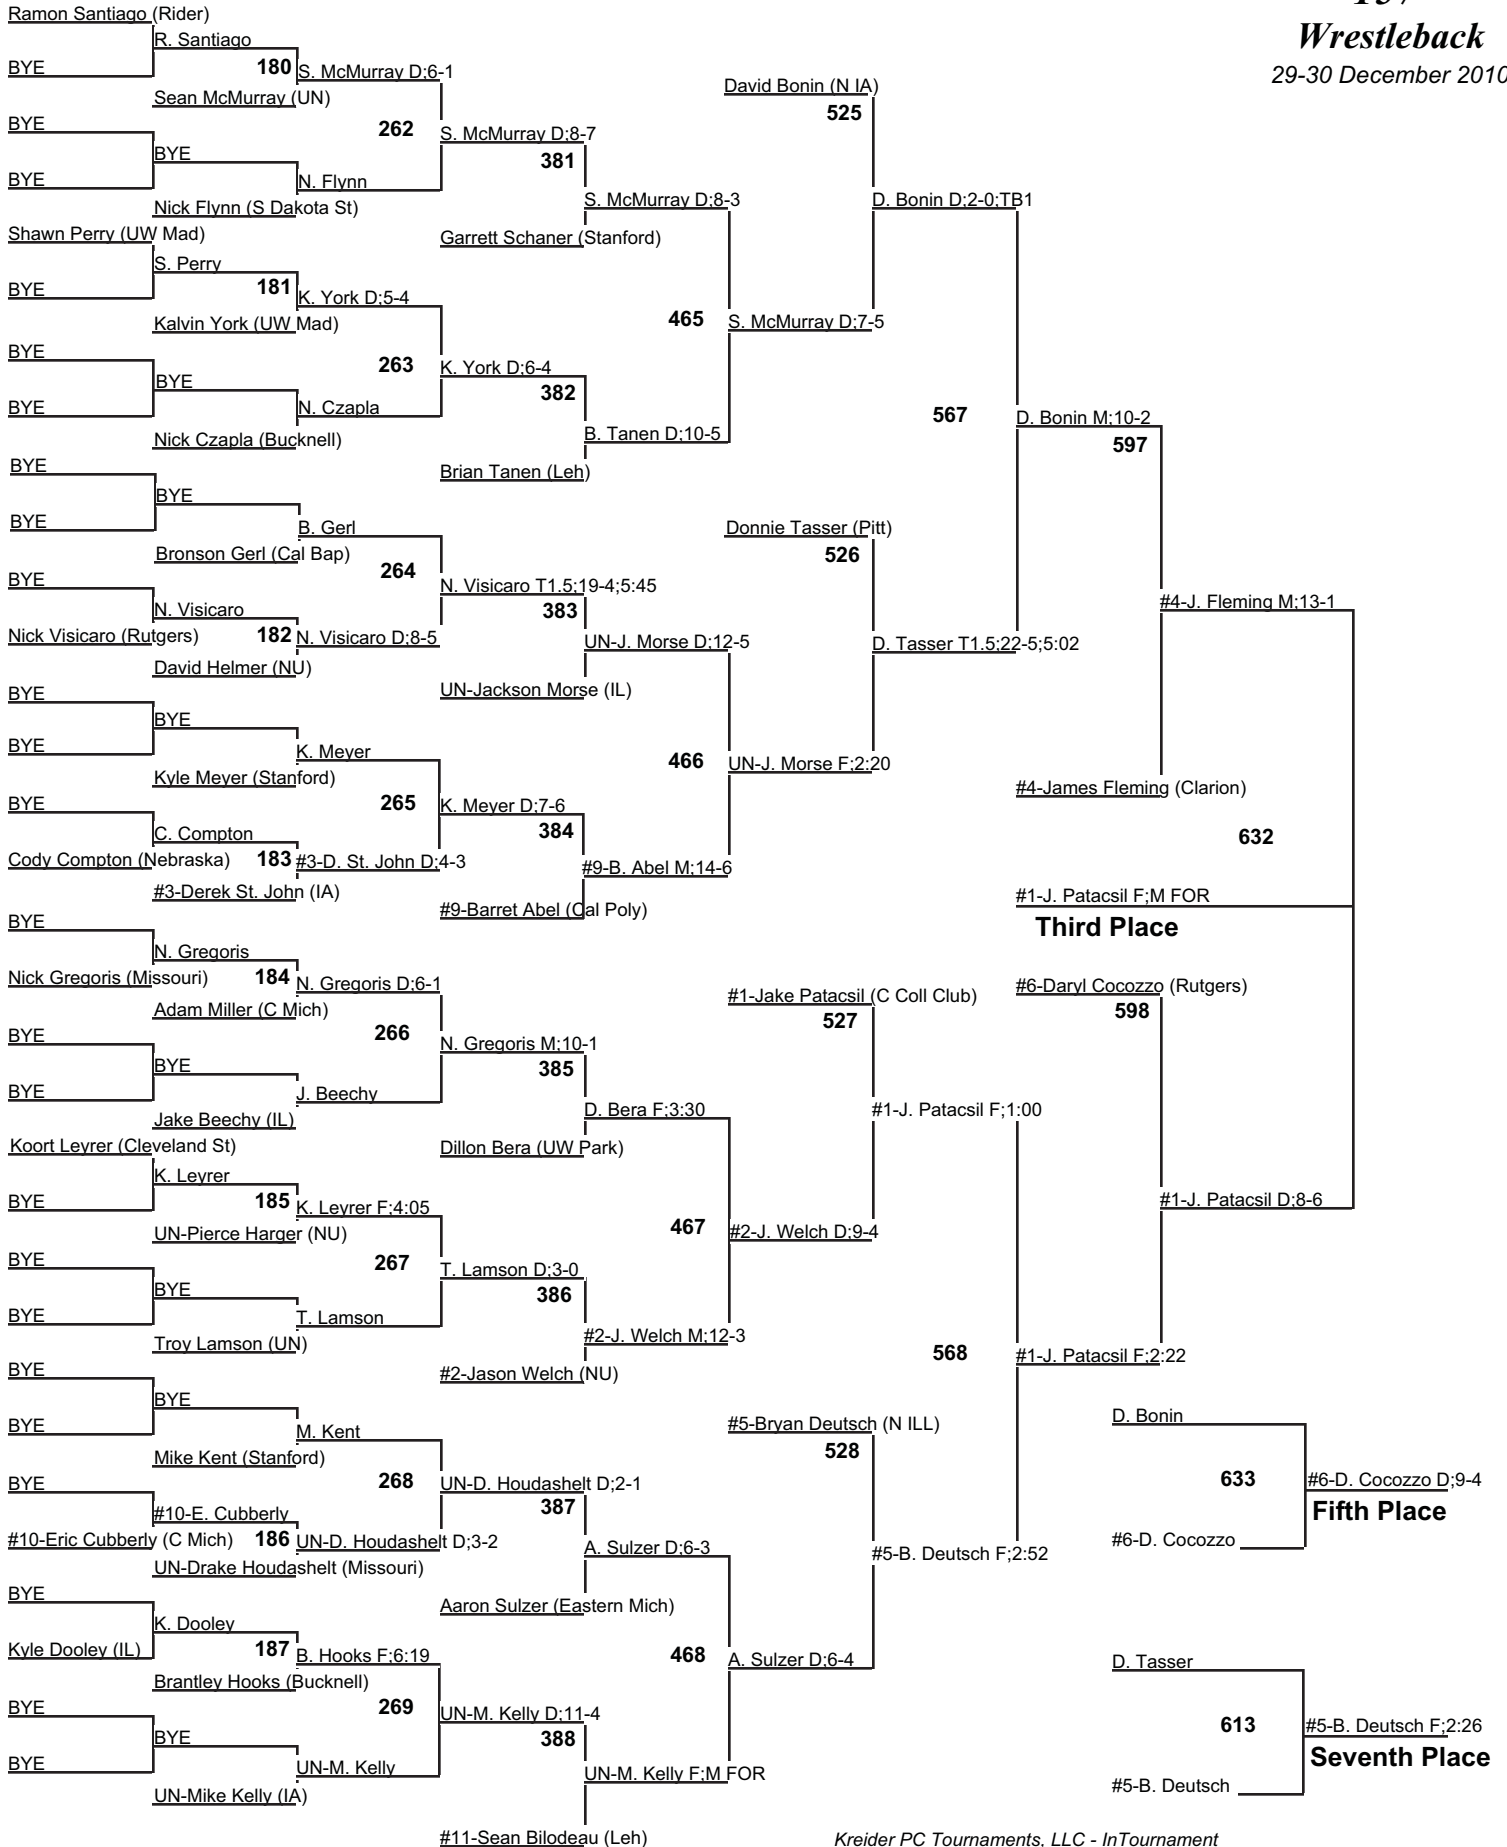

2010 Ken Kraft Midlands Championships

157

Wrestleback

29-30 December 2010