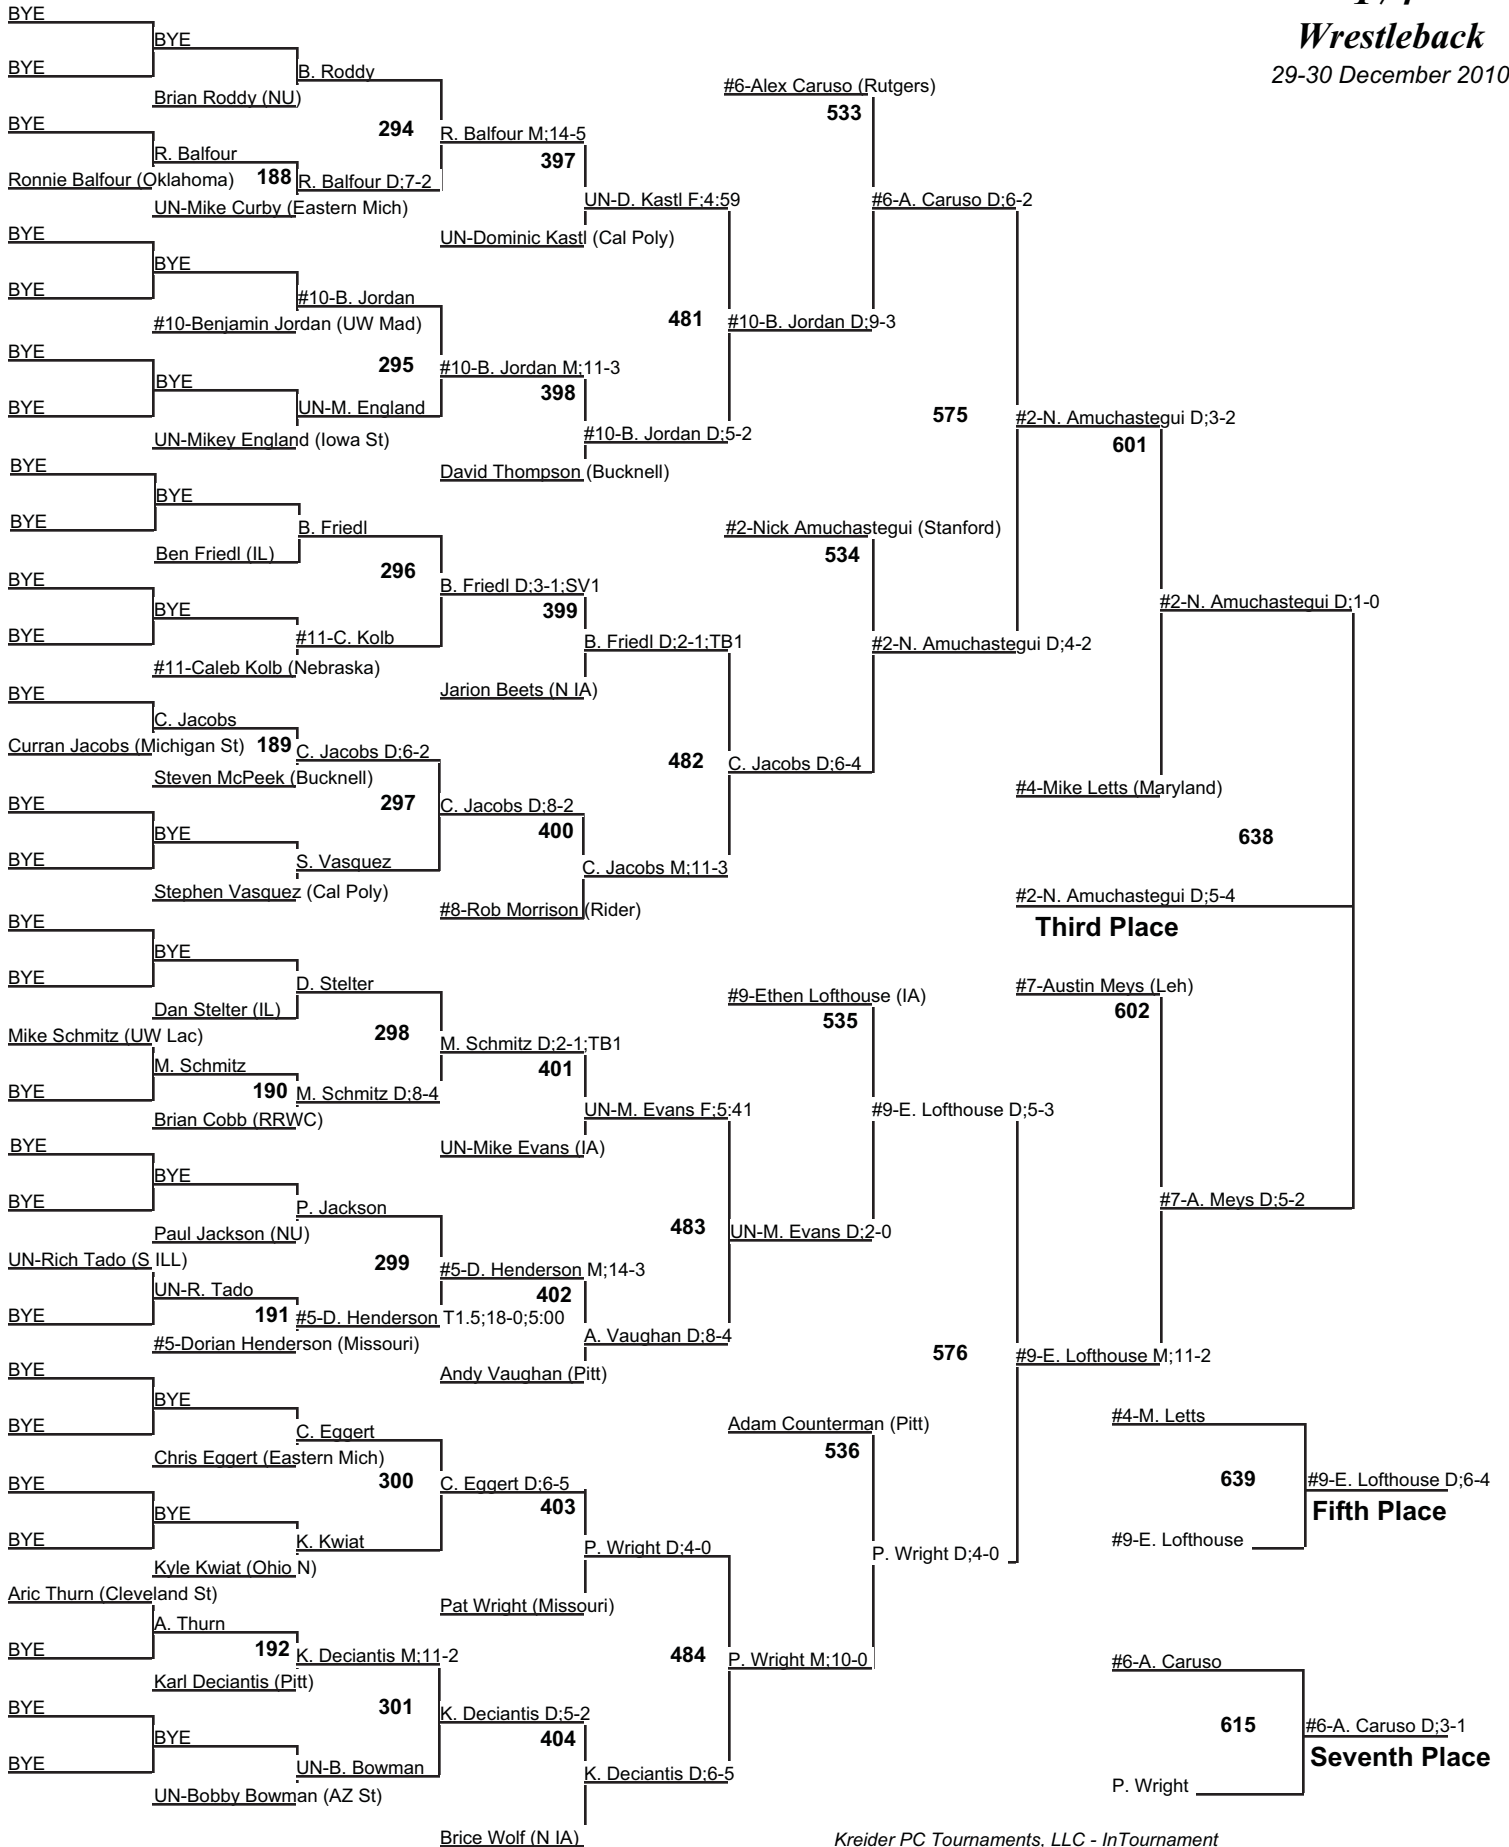

2010 Ken Kraft Midlands Championships

174

Wrestleback

29-30 December 2010