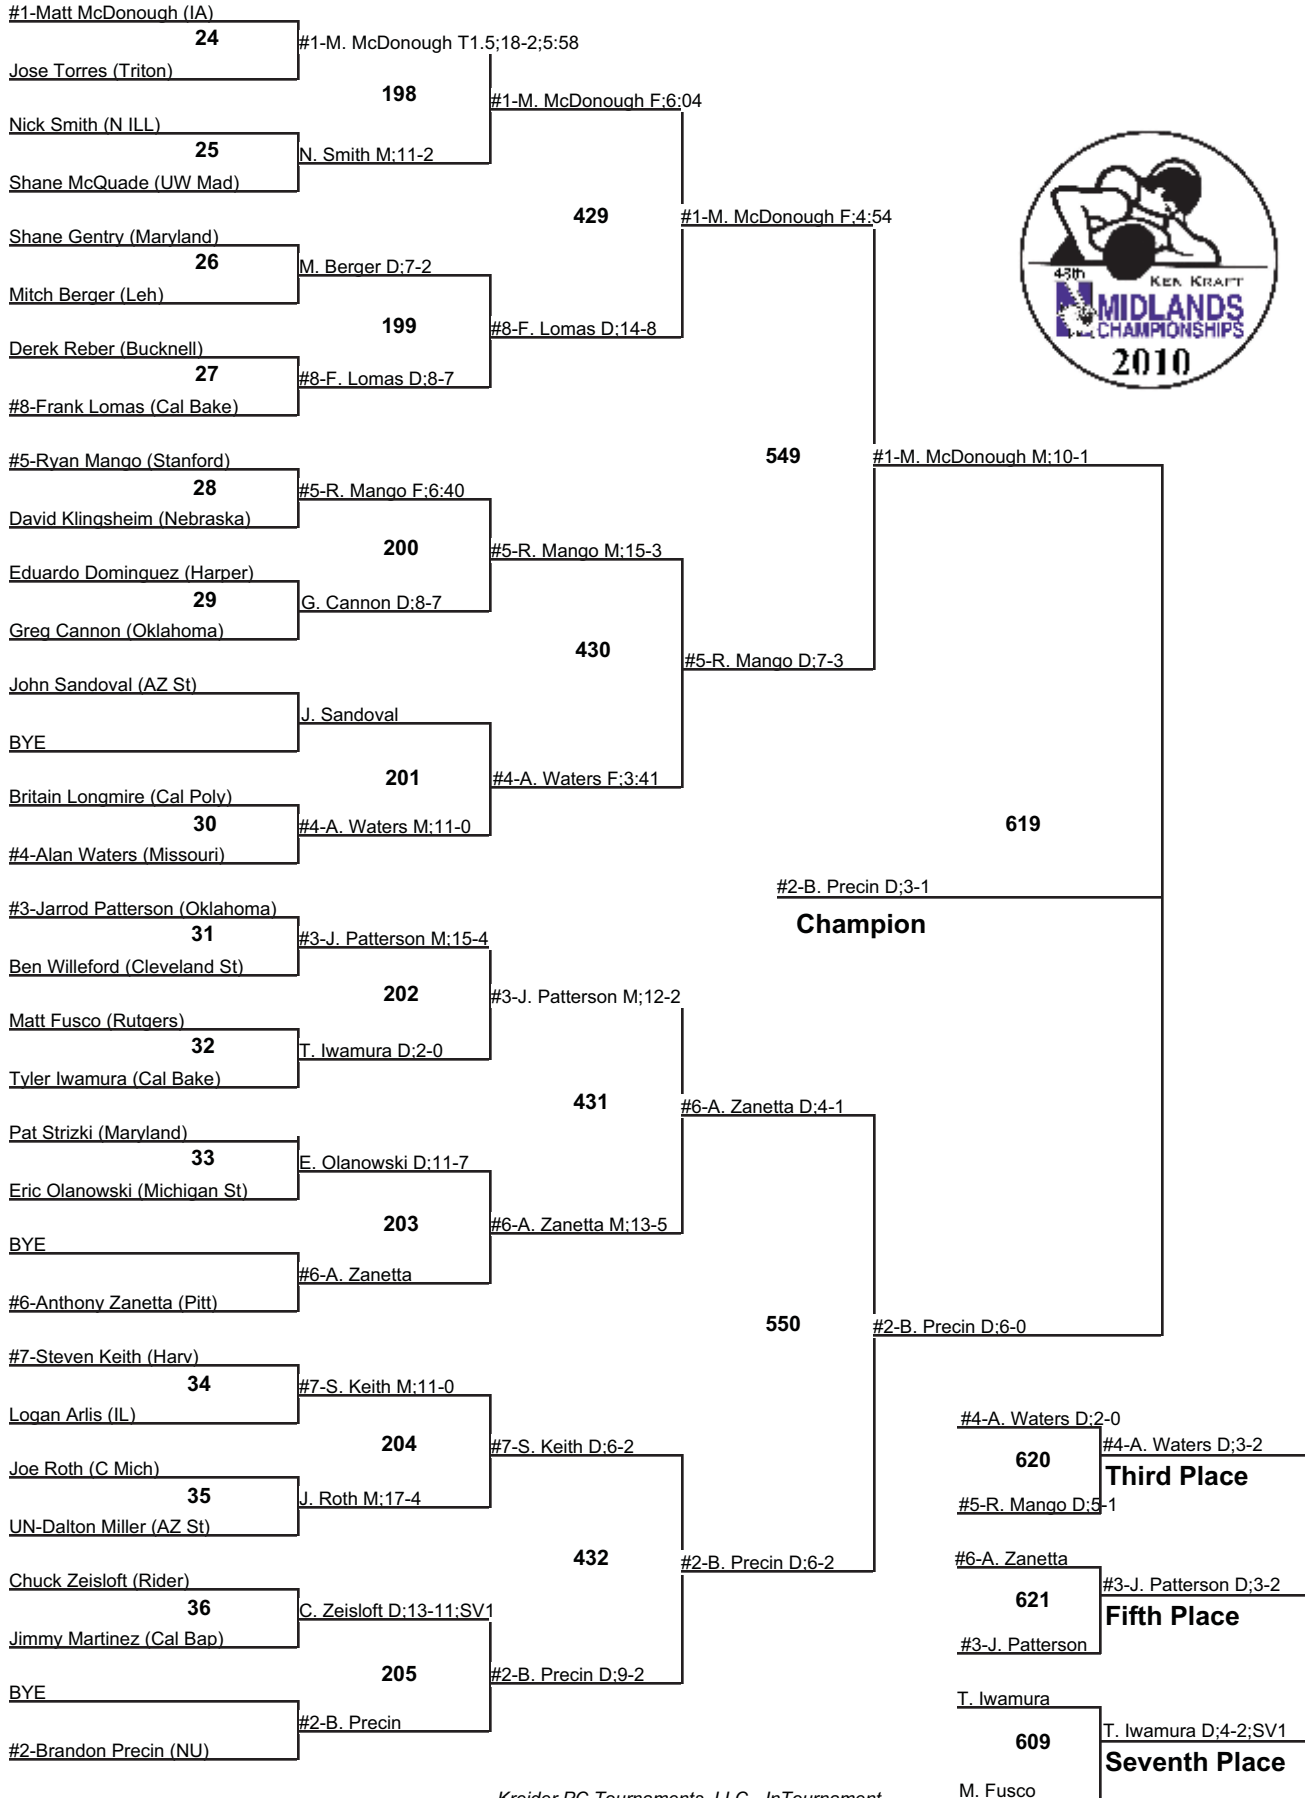

2010 Ken Kraft Midlands Championships

125

Championship

29-30 December 2010

2010 Ken Kraft Midlands Championships

125

Wrestleback

29-30 December 2010

2010 Ken Kraft Midlands Championships

133

Wrestleback

29-30 December 2010

2010 Ken Kraft Midlands Championships

141
Championship
 29-30 December 2010

2010 Ken Kraft Midlands Championships

149