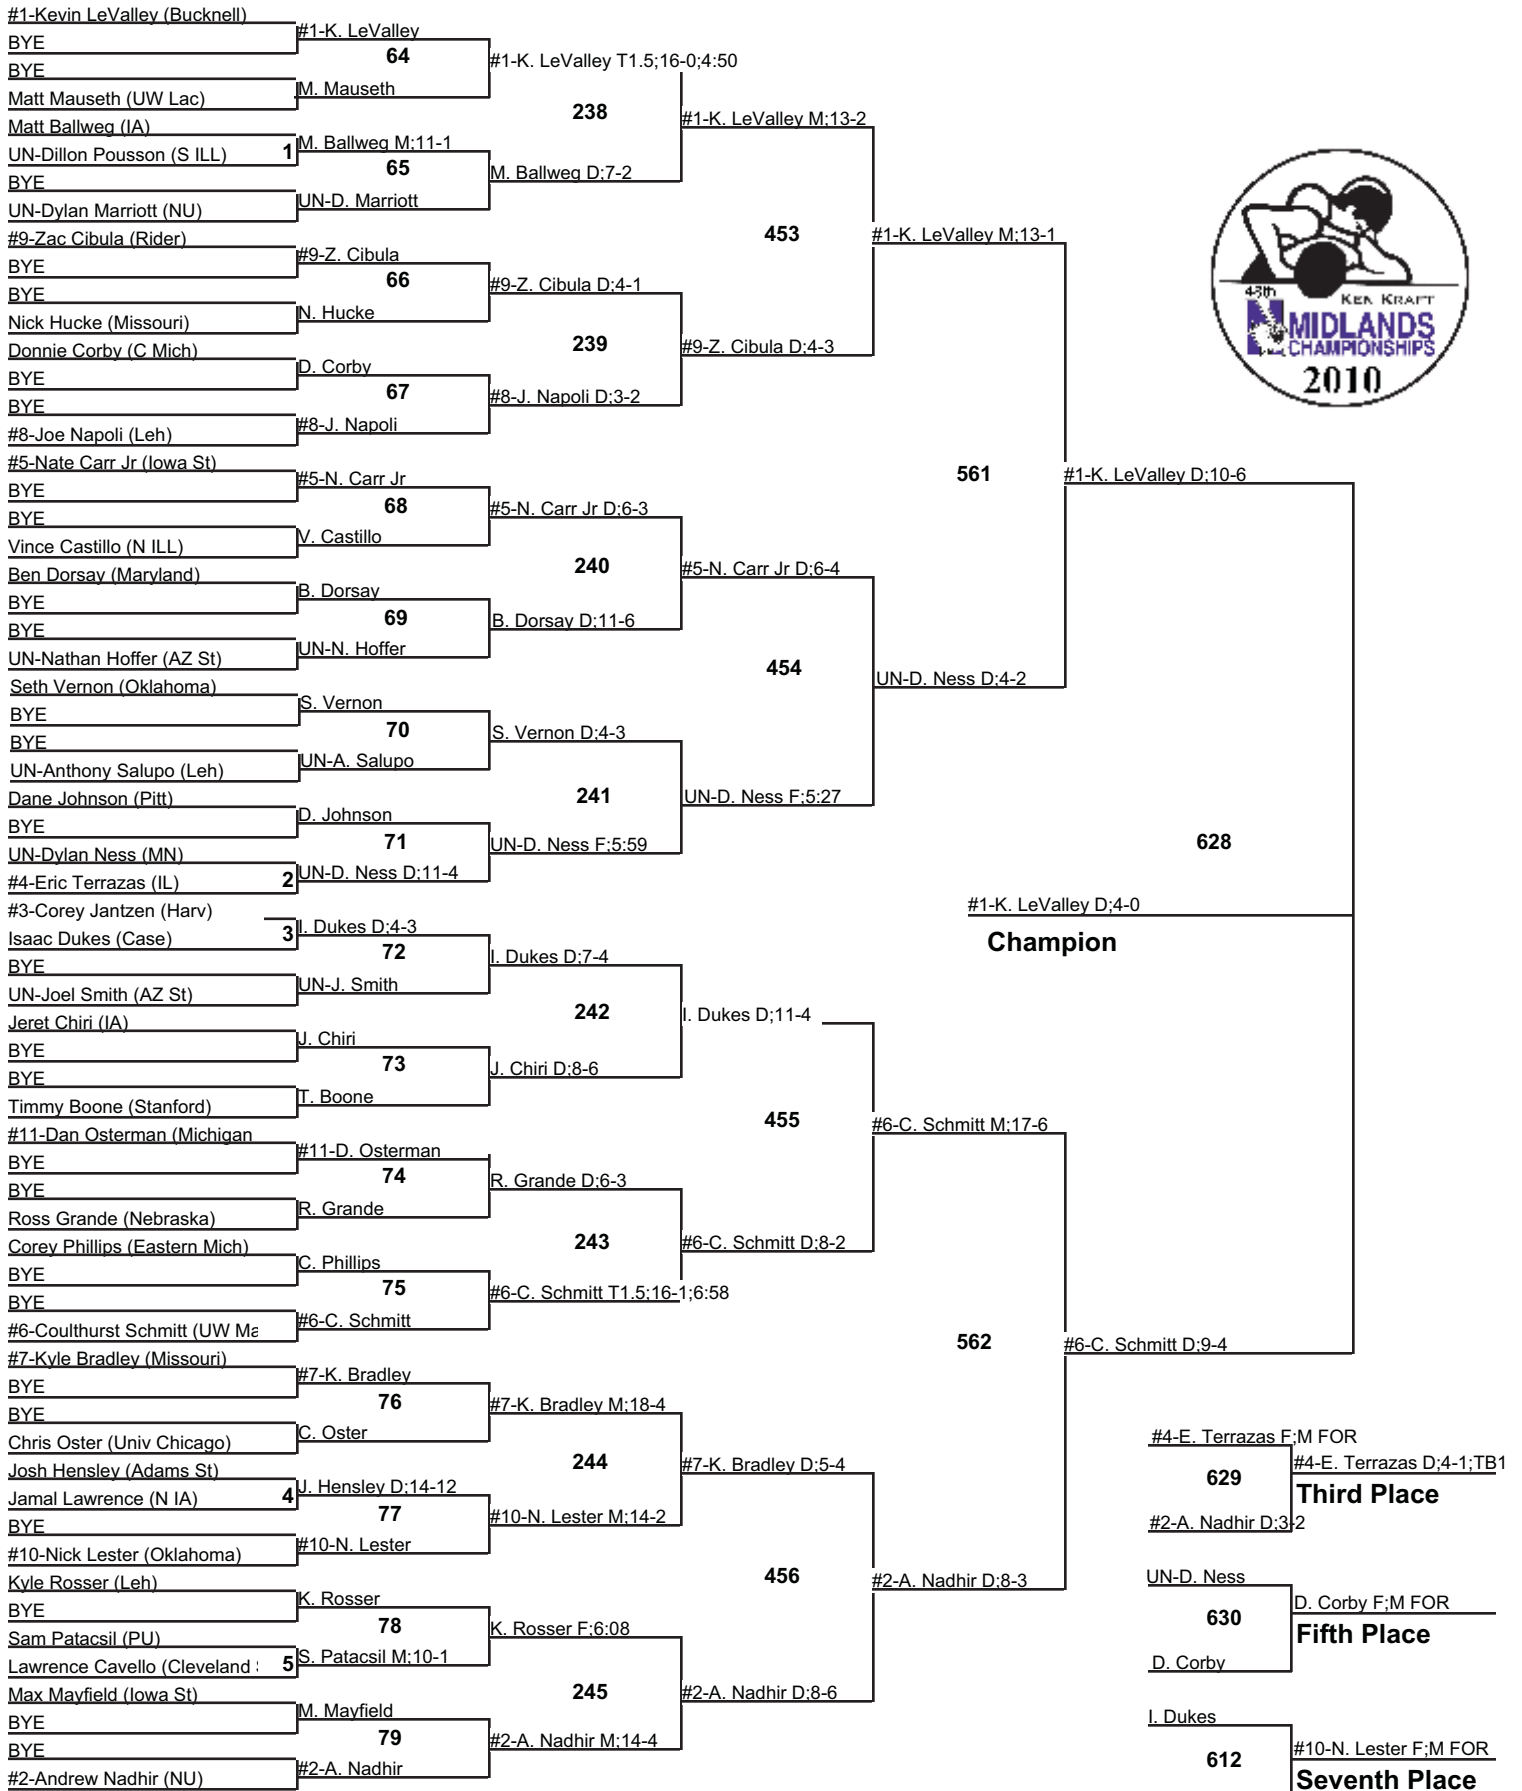

2010 Ken Kraft Midlands Championships

149

Championship

29-30 December 2010