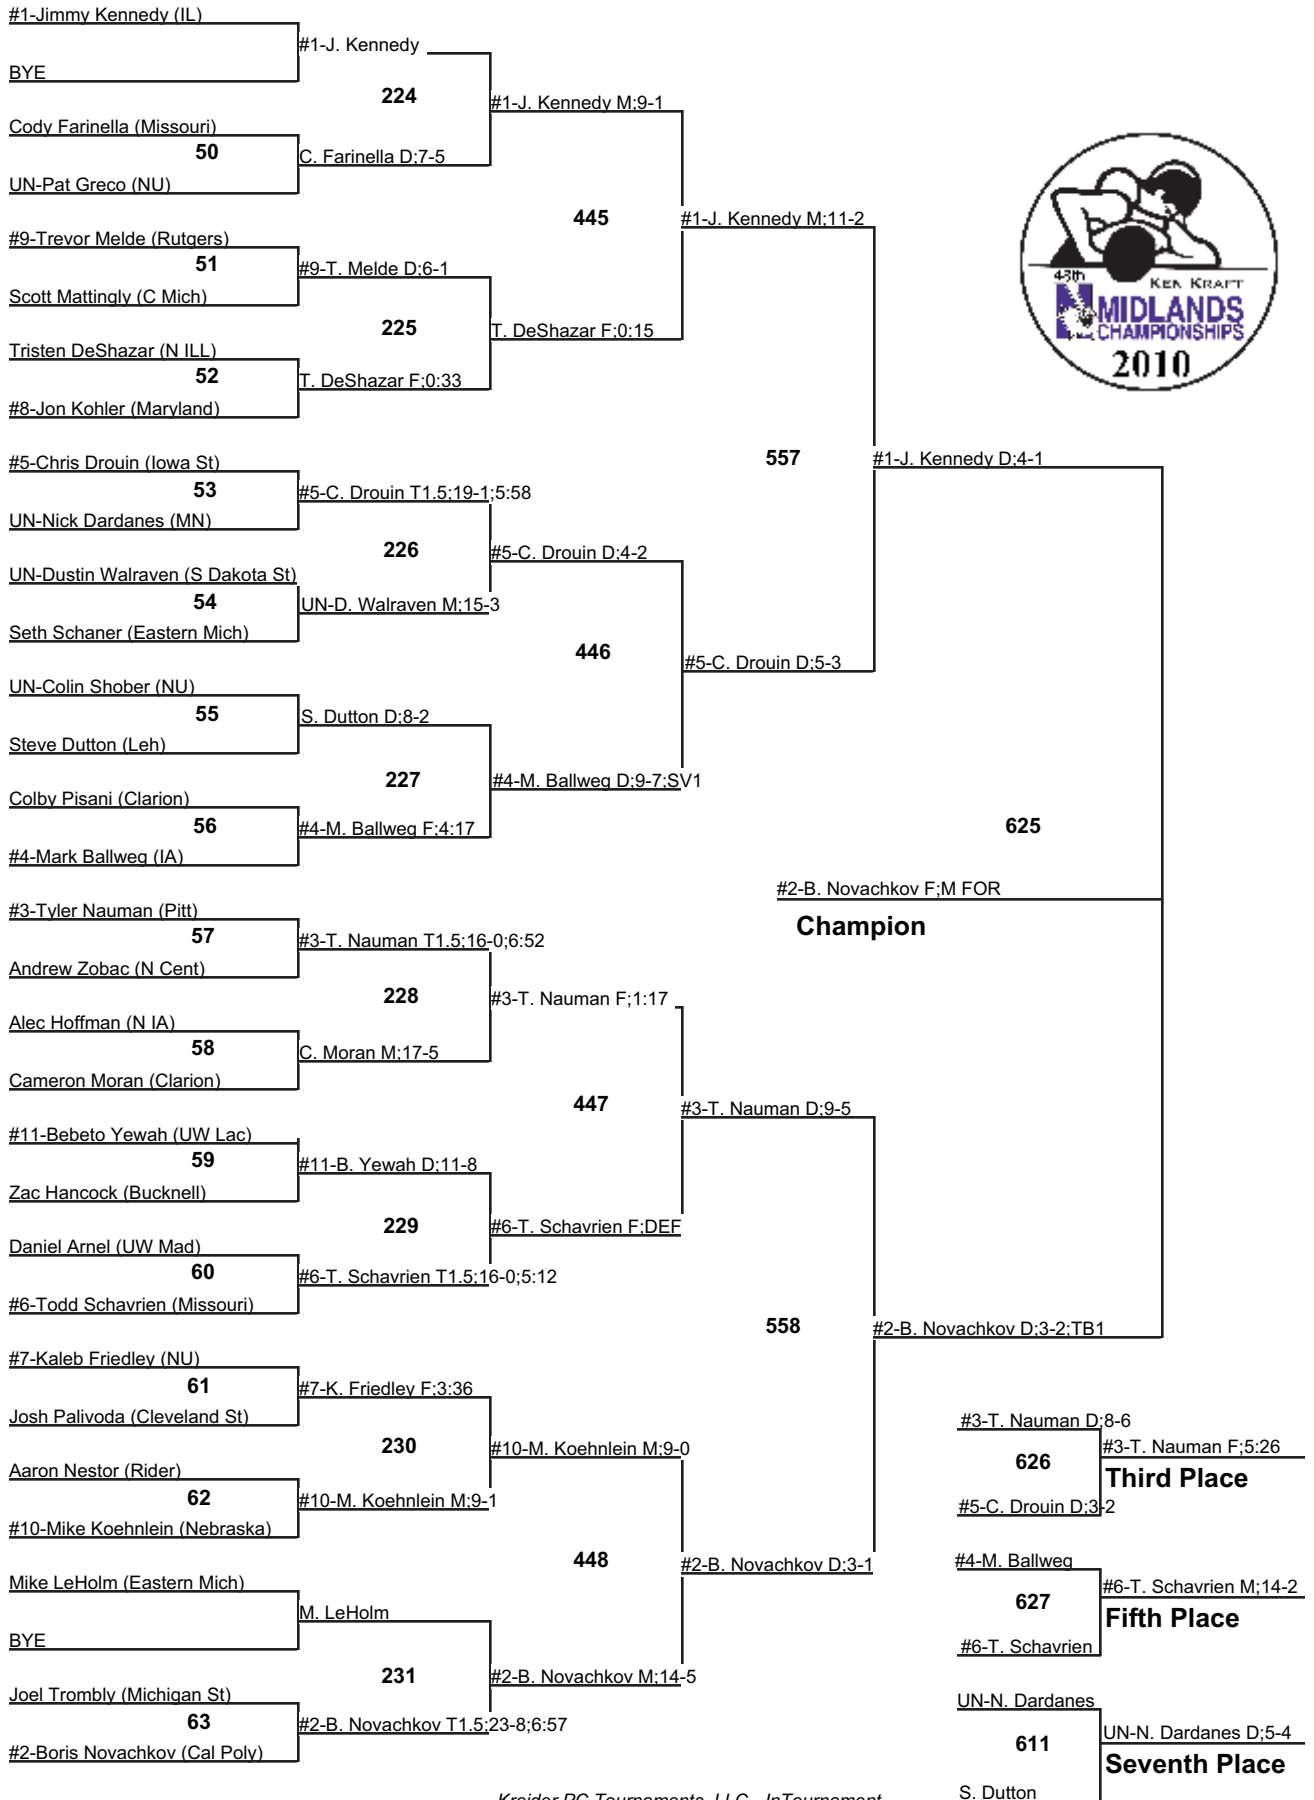

2010 Ken Kraft Midlands Championships

125

Championship

29-30 December 2010

2010 Ken Kraft Midlands Championships

125

Wrestleback

29-30 December 2010

2010 Ken Kraft Midlands Championships

133

Wrestleback

29-30 December 2010

2010 Ken Kraft Midlands Championships

141
Championship
 29-30 December 2010

2010 Ken Kraft Midlands Championships

149