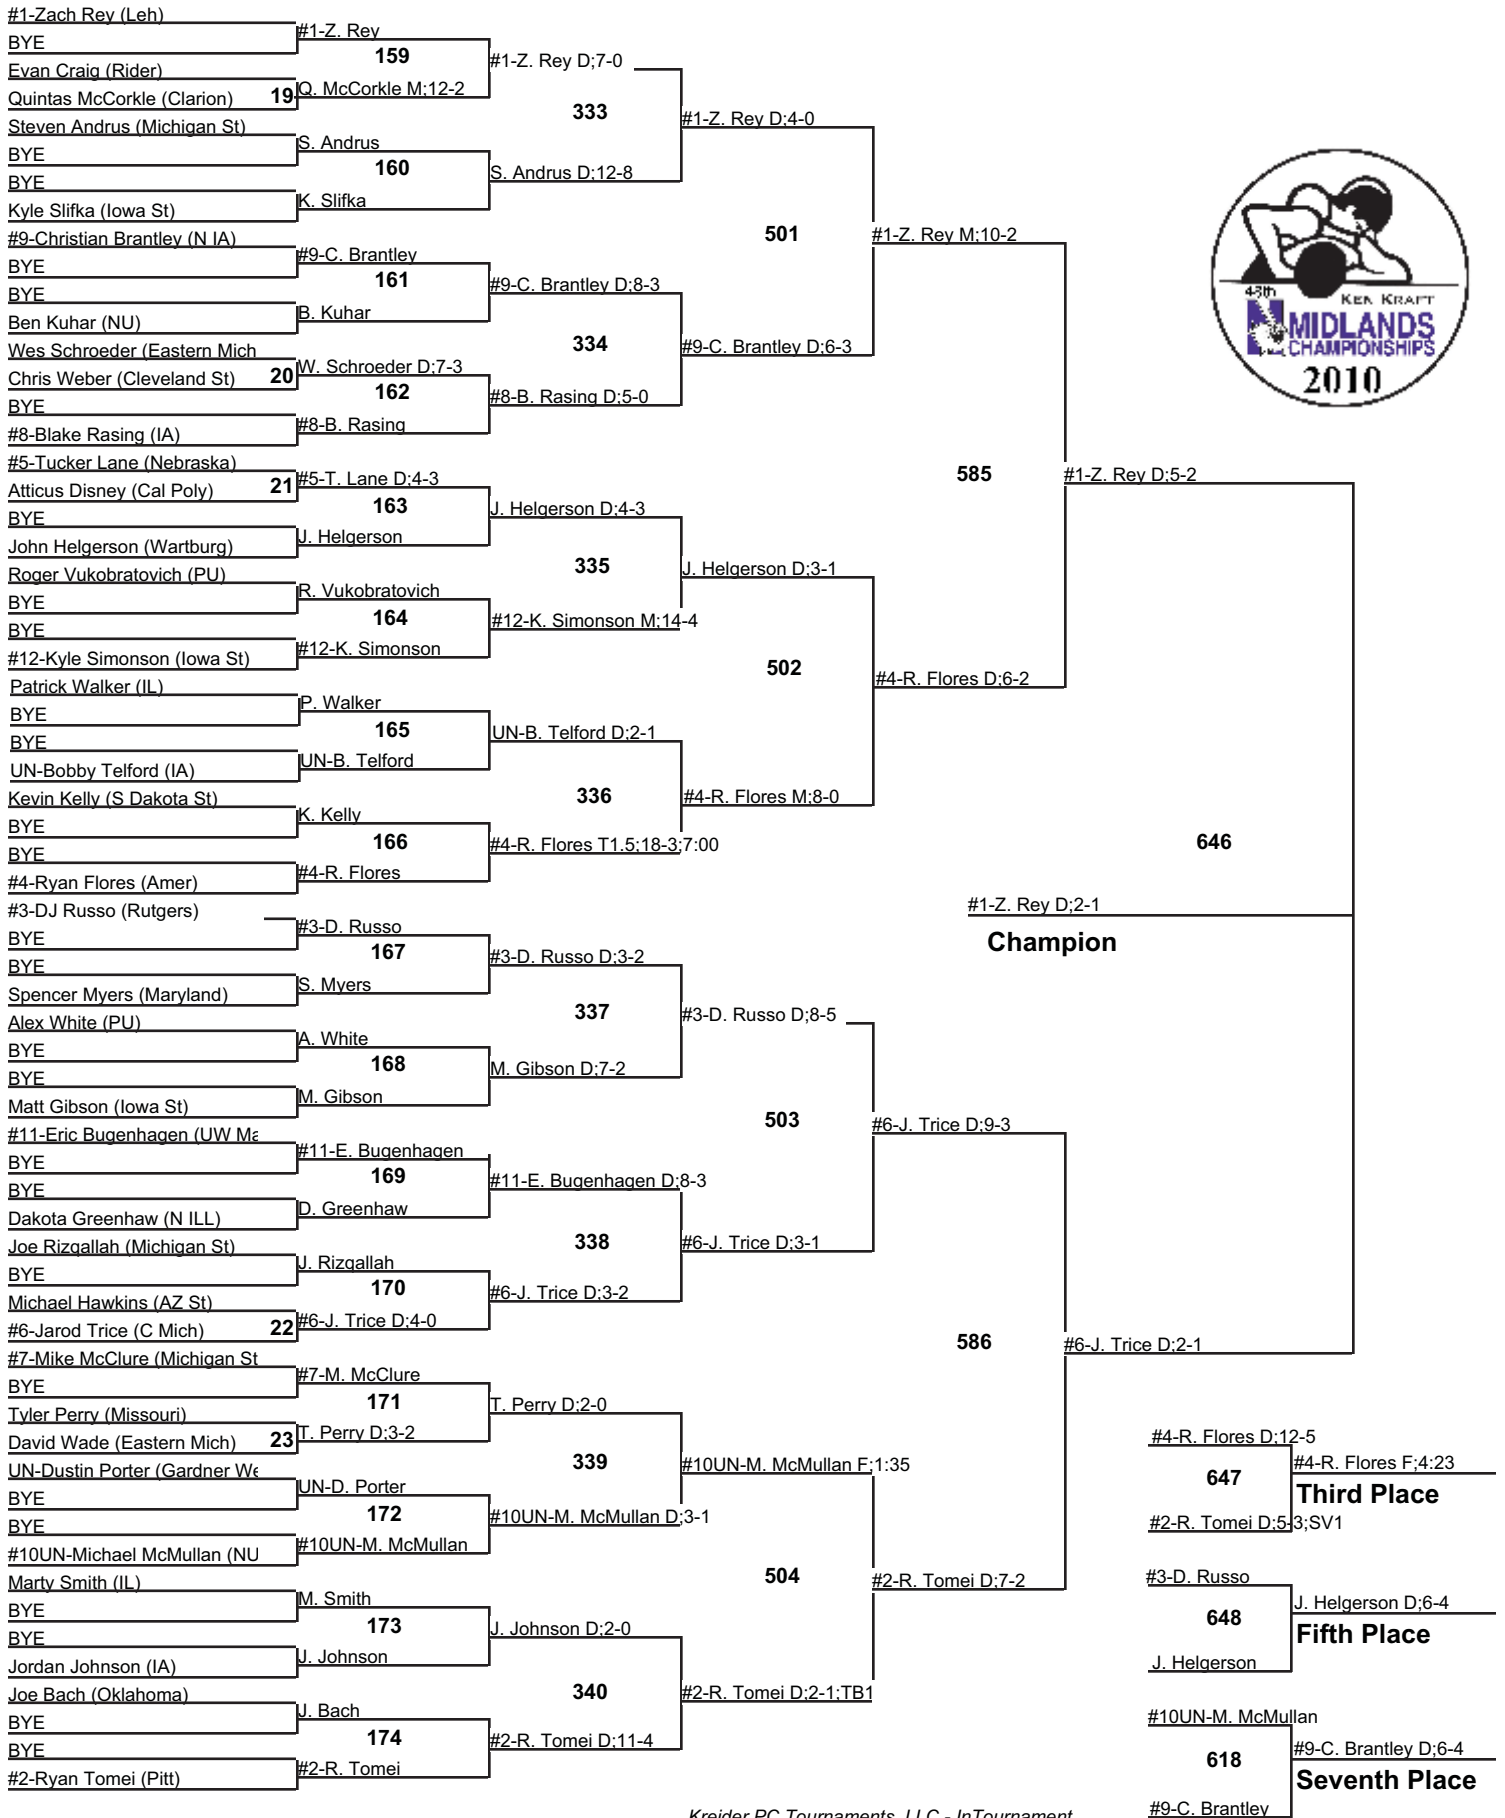

2010 Ken Kraft Midlands Championships

285

Championship

29-30 December 2010