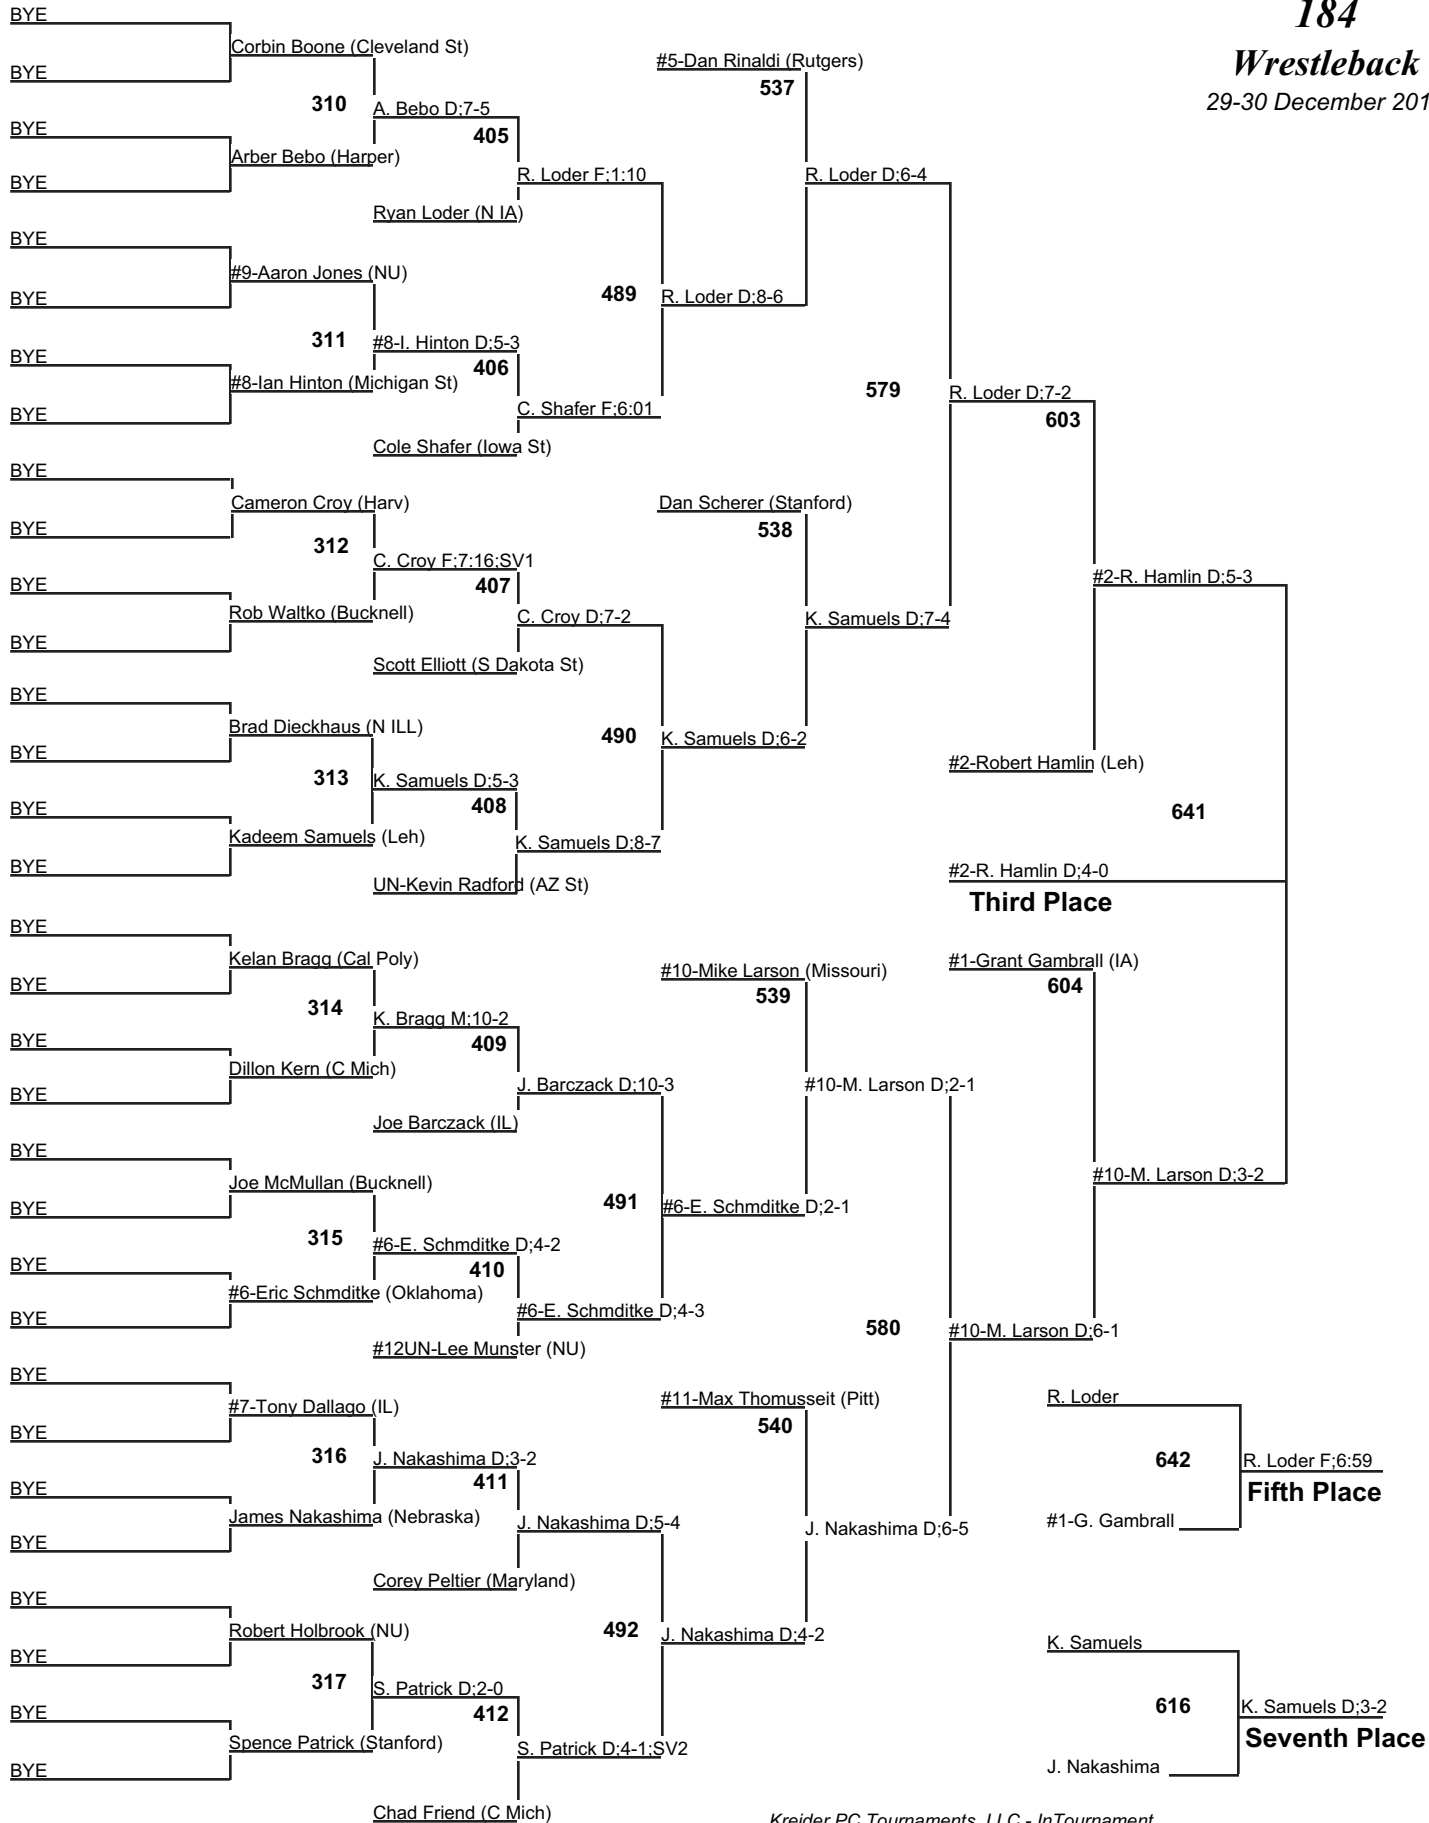

2010 Ken Kraft Midlands Championships

184

Wrestleback

29-30 December 2010