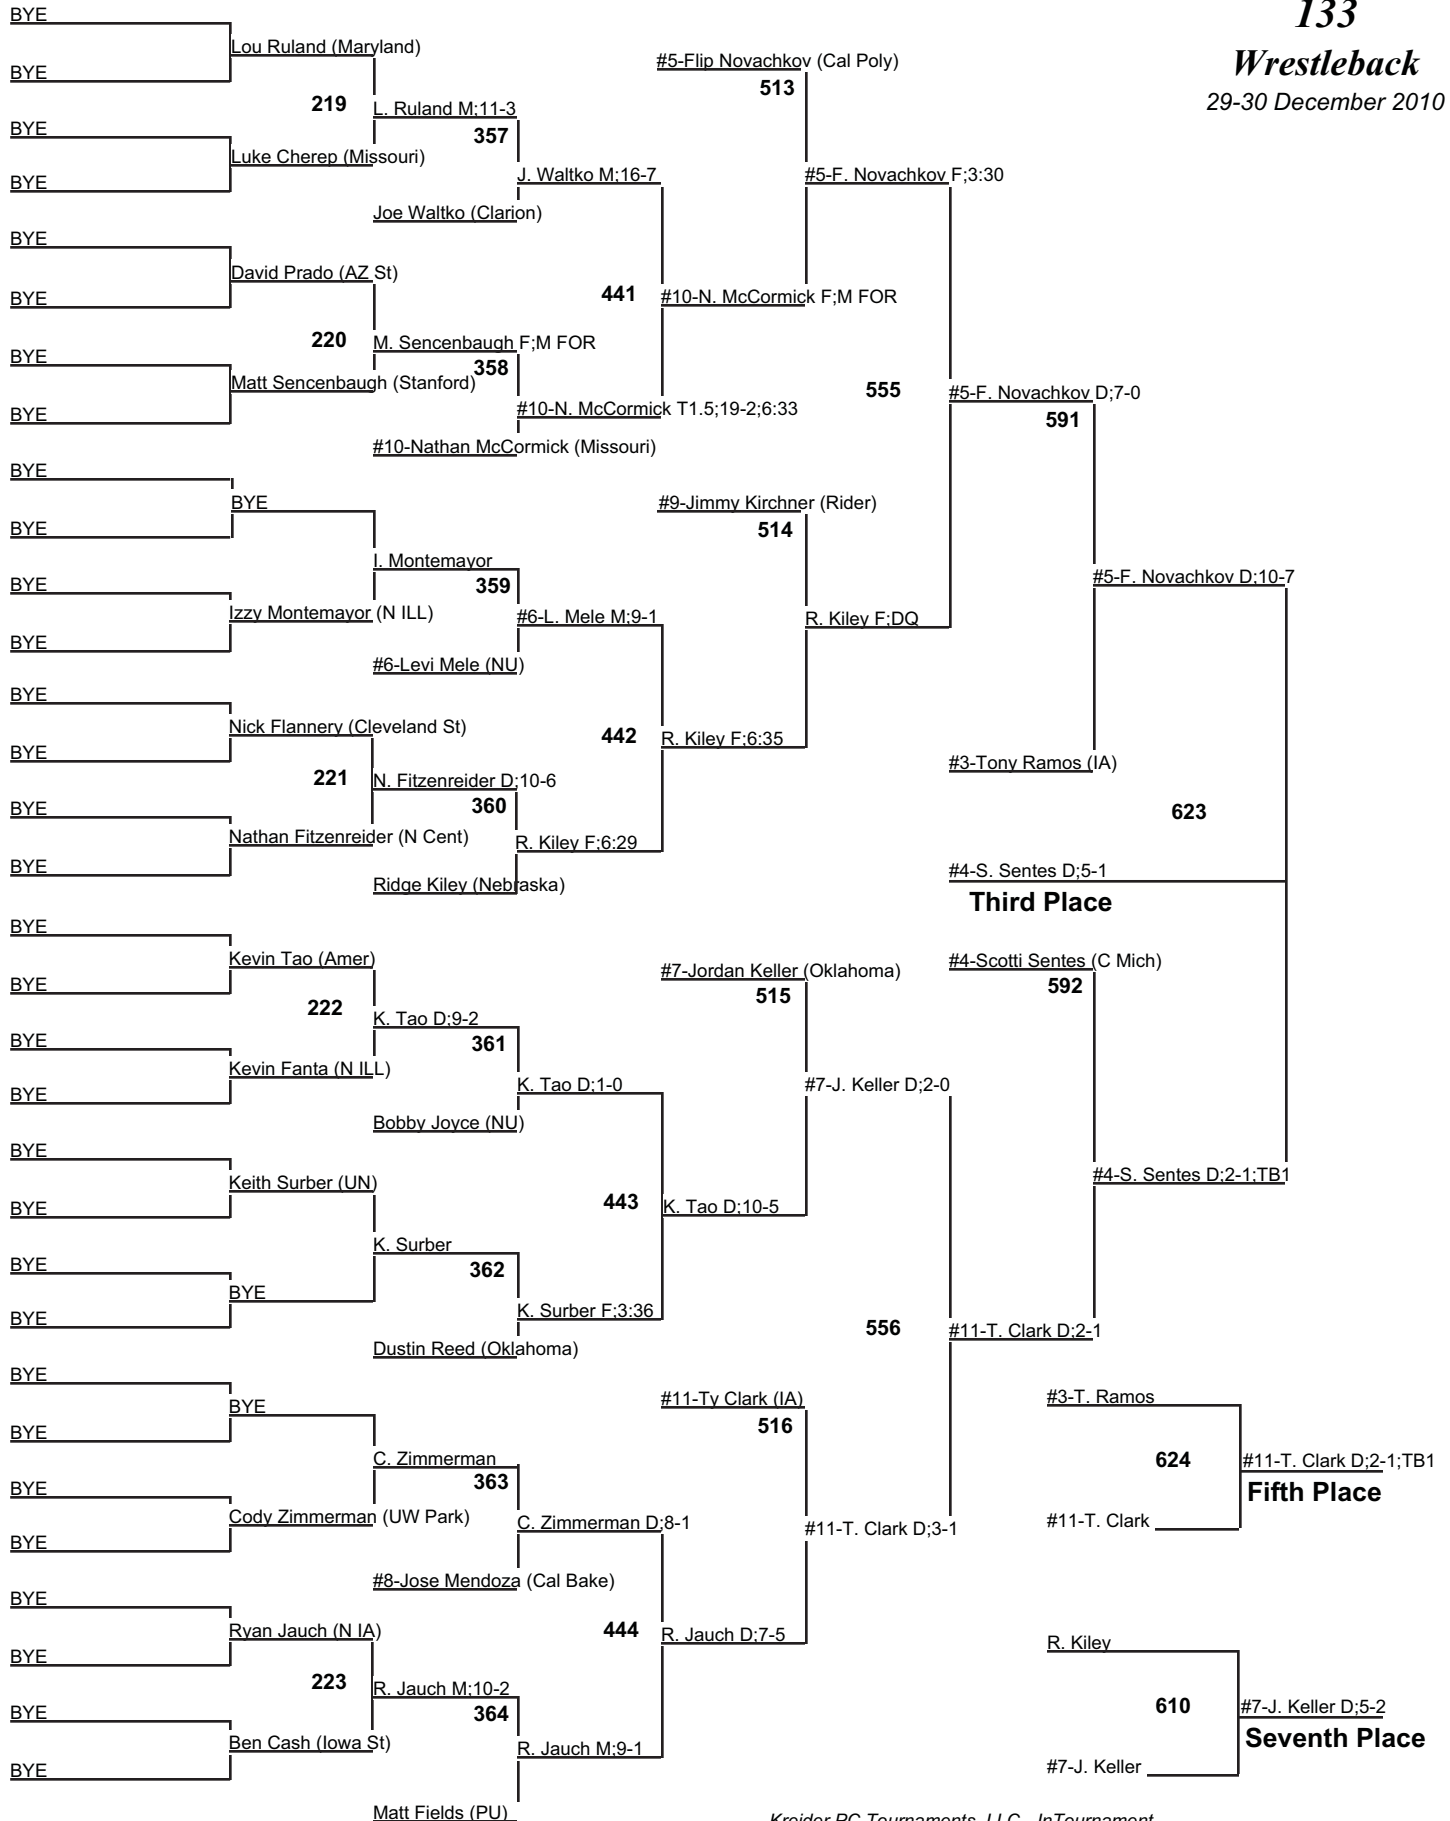

2010 Ken Kraft Midlands Championships

125

Championship

29-30 December 2010

2010 Ken Kraft Midlands Championships

125

Wrestleback

29-30 December 2010

2010 Ken Kraft Midlands Championships

133

Wrestleback

29-30 December 2010

2010 Ken Kraft Midlands Championships

141
Championship
 29-30 December 2010

2010 Ken Kraft Midlands Championships

149