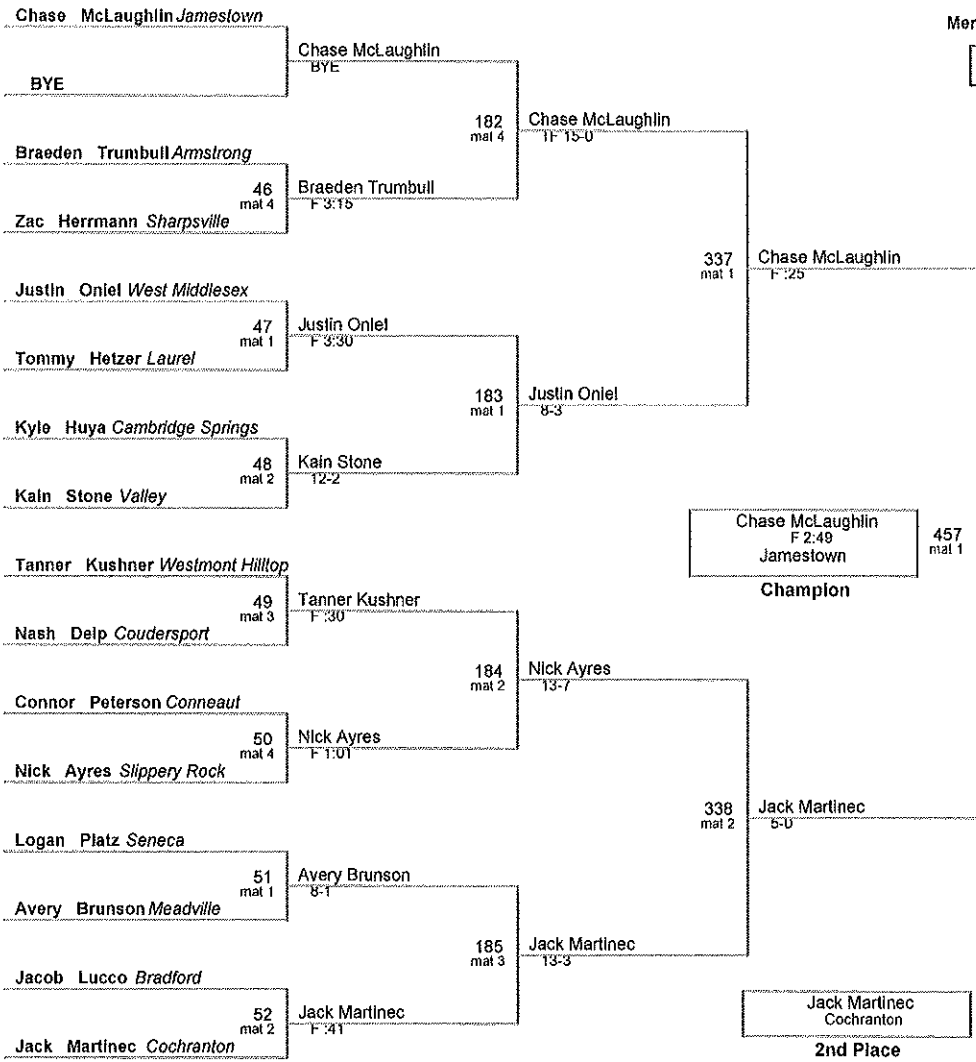

**106 Lbs**

**113 Lbs**

**120 Lbs**

**126 Lbs**

**132 Lbs**

**138 Lbs**

**152 Lbs**

**160 Lbs**

**195 Lbs**

**285 Lbs**

| Plc | Points | Team              | CH | CO |
|-----|--------|-------------------|----|----|
| 1   | 213    | Westmont Hilltop  | -  | -  |
| 2   | 177    | Meadville         | -  | -  |
| 3   | 159.5  | Armstrong         | -  | -  |
| 4   | 150.5  | Conneaut          | -  | -  |
| 5   | 124.5  | Cochranton        | -  | -  |
| 6   | 122.5  | Jamestown         | -  | -  |
| 7   | 116    | Cambridge Springs | -  | -  |
| 8   | 102    | Laurel            | -  | -  |
| 9   | 99.5   | Mercer            | -  | -  |
| 10  | 92.5   | Commodore Perry   | -  | -  |
| 11  | 92     | Slippery Rock     | -  | -  |
| 12  | 91.5   | Sharon            | -  | -  |
| 13  | 88     | Bradford          | -  | -  |
| 14  | 80.5   | New Castle        | -  | -  |
| 15  | 80     | Knoch             | -  | -  |
| 16  | 68.5   | Coudersport       | -  | -  |
| 17  | 65     | Seneca            | -  | -  |
| 18  | 63     | Sheffield         | -  | -  |
| 19  | 55     | Valley            | -  | -  |
| 20  | 52     | West Middlesex    | -  | -  |
| 21  | 51.5   | Northwestern      | -  | -  |
| 22  | 48     | Iroquois          | -  | -  |
| 22  | 48     | Youngsville       | -  | -  |
| 24  | 35.5   | Sharpsville       | -  | -  |
|     |        |                   |    |    |
|     |        |                   |    |    |
|     |        |                   |    |    |
|     |        |                   |    |    |
|     |        |                   |    |    |
|     |        |                   |    |    |
|     |        |                   |    |    |
|     |        |                   |    |    |
|     |        |                   |    |    |
|     |        |                   |    |    |