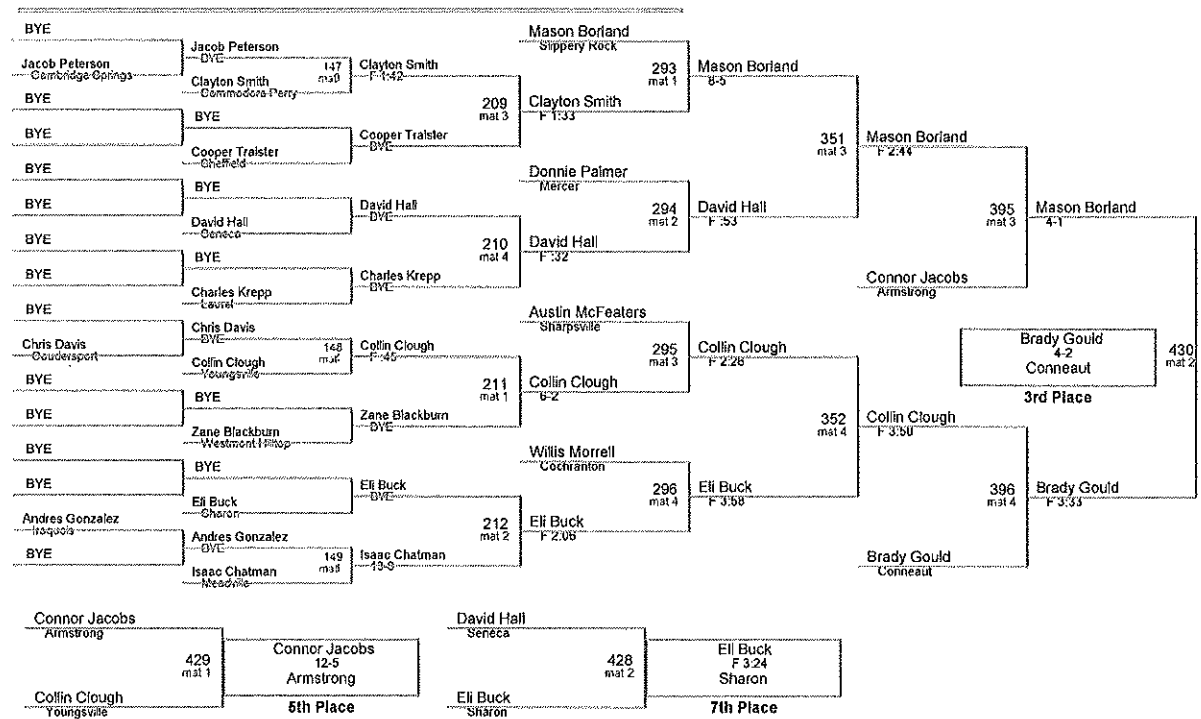

**106 Lbs**

**113 Lbs**

**120 Lbs**

**126 Lbs**

**132 Lbs**

**138 Lbs**

**152 Lbs**

**160 Lbs**

**195 Lbs**

**285 Lbs**

| Plc | Points | Team              | CH | CO |
|-----|--------|-------------------|----|----|
| 1   | 213    | Westmont Hilltop  | -  | -  |
| 2   | 177    | Meadville         | -  | -  |
| 3   | 159.5  | Armstrong         | -  | -  |
| 4   | 150.5  | Conneaut          | -  | -  |
| 5   | 124.5  | Cochranton        | -  | -  |
| 6   | 122.5  | Jamestown         | -  | -  |
| 7   | 116    | Cambridge Springs | -  | -  |
| 8   | 102    | Laurel            | -  | -  |
| 9   | 99.5   | Mercer            | -  | -  |
| 10  | 92.5   | Commodore Perry   | -  | -  |
| 11  | 92     | Slippery Rock     | -  | -  |
| 12  | 91.5   | Sharon            | -  | -  |
| 13  | 88     | Bradford          | -  | -  |
| 14  | 80.5   | New Castle        | -  | -  |
| 15  | 80     | Knoch             | -  | -  |
| 16  | 68.5   | Coudersport       | -  | -  |
| 17  | 65     | Seneca            | -  | -  |
| 18  | 63     | Sheffield         | -  | -  |
| 19  | 55     | Valley            | -  | -  |
| 20  | 52     | West Middlesex    | -  | -  |
| 21  | 51.5   | Northwestern      | -  | -  |
| 22  | 48     | Iroquois          | -  | -  |
| 22  | 48     | Youngsville       | -  | -  |
| 24  | 35.5   | Sharpsville       | -  | -  |
|     |        |                   |    |    |
|     |        |                   |    |    |
|     |        |                   |    |    |
|     |        |                   |    |    |
|     |        |                   |    |    |
|     |        |                   |    |    |
|     |        |                   |    |    |
|     |        |                   |    |    |
|     |        |                   |    |    |
|     |        |                   |    |    |