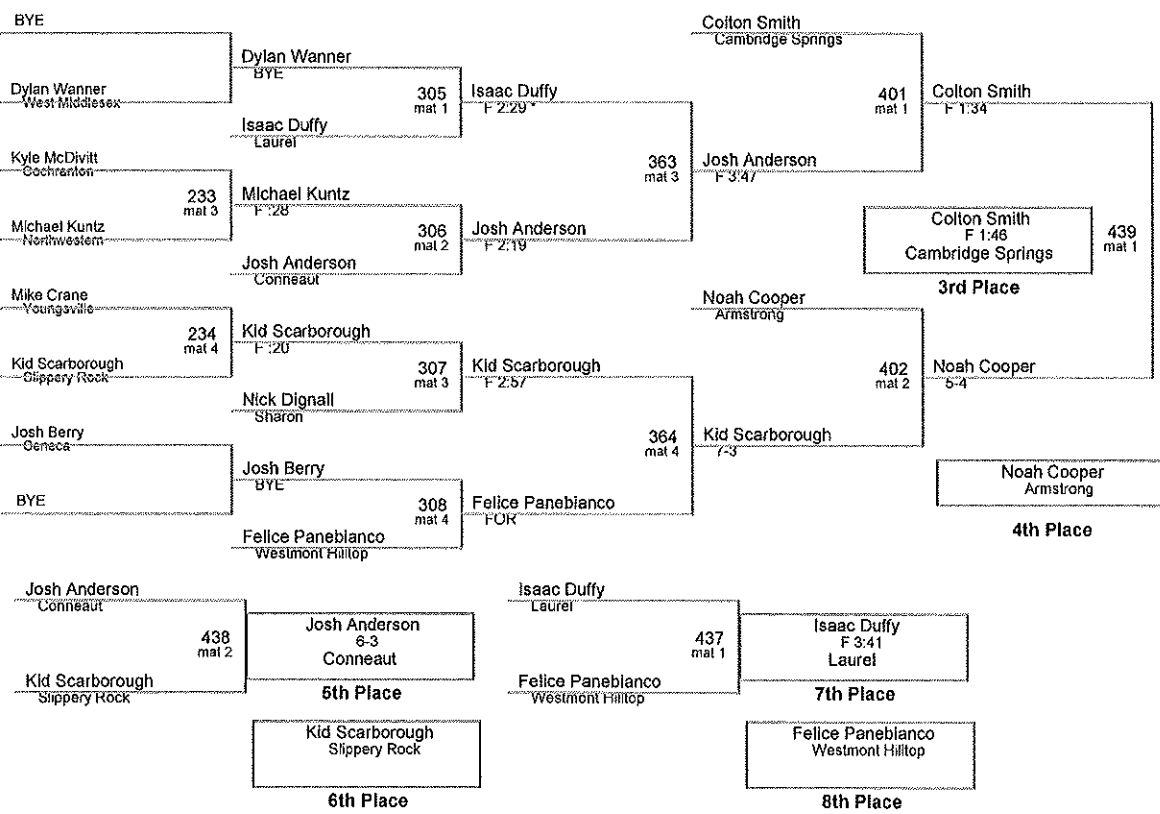

**106 Lbs**

**113 Lbs**

**120 Lbs**

**126 Lbs**

**132 Lbs**

**138 Lbs**

**152 Lbs**

**160 Lbs**

**195 Lbs**

**285 Lbs**

| Plc | Points | Team              | CH | CO |
|-----|--------|-------------------|----|----|
| 1   | 213    | Westmont Hilltop  | -  | -  |
| 2   | 177    | Meadville         | -  | -  |
| 3   | 159.5  | Armstrong         | -  | -  |
| 4   | 150.5  | Conneaut          | -  | -  |
| 5   | 124.5  | Cochranton        | -  | -  |
| 6   | 122.5  | Jamestown         | -  | -  |
| 7   | 116    | Cambridge Springs | -  | -  |
| 8   | 102    | Laurel            | -  | -  |
| 9   | 99.5   | Mercer            | -  | -  |
| 10  | 92.5   | Commodore Perry   | -  | -  |
| 11  | 92     | Slippery Rock     | -  | -  |
| 12  | 91.5   | Sharon            | -  | -  |
| 13  | 88     | Bradford          | -  | -  |
| 14  | 80.5   | New Castle        | -  | -  |
| 15  | 80     | Knoch             | -  | -  |
| 16  | 68.5   | Coudersport       | -  | -  |
| 17  | 65     | Seneca            | -  | -  |
| 18  | 63     | Sheffield         | -  | -  |
| 19  | 55     | Valley            | -  | -  |
| 20  | 52     | West Middlesex    | -  | -  |
| 21  | 51.5   | Northwestern      | -  | -  |
| 22  | 48     | Iroquois          | -  | -  |
| 22  | 48     | Youngsville       | -  | -  |
| 24  | 35.5   | Sharpsville       | -  | -  |
|     |        |                   |    |    |
|     |        |                   |    |    |
|     |        |                   |    |    |
|     |        |                   |    |    |
|     |        |                   |    |    |
|     |        |                   |    |    |
|     |        |                   |    |    |
|     |        |                   |    |    |
|     |        |                   |    |    |
|     |        |                   |    |    |