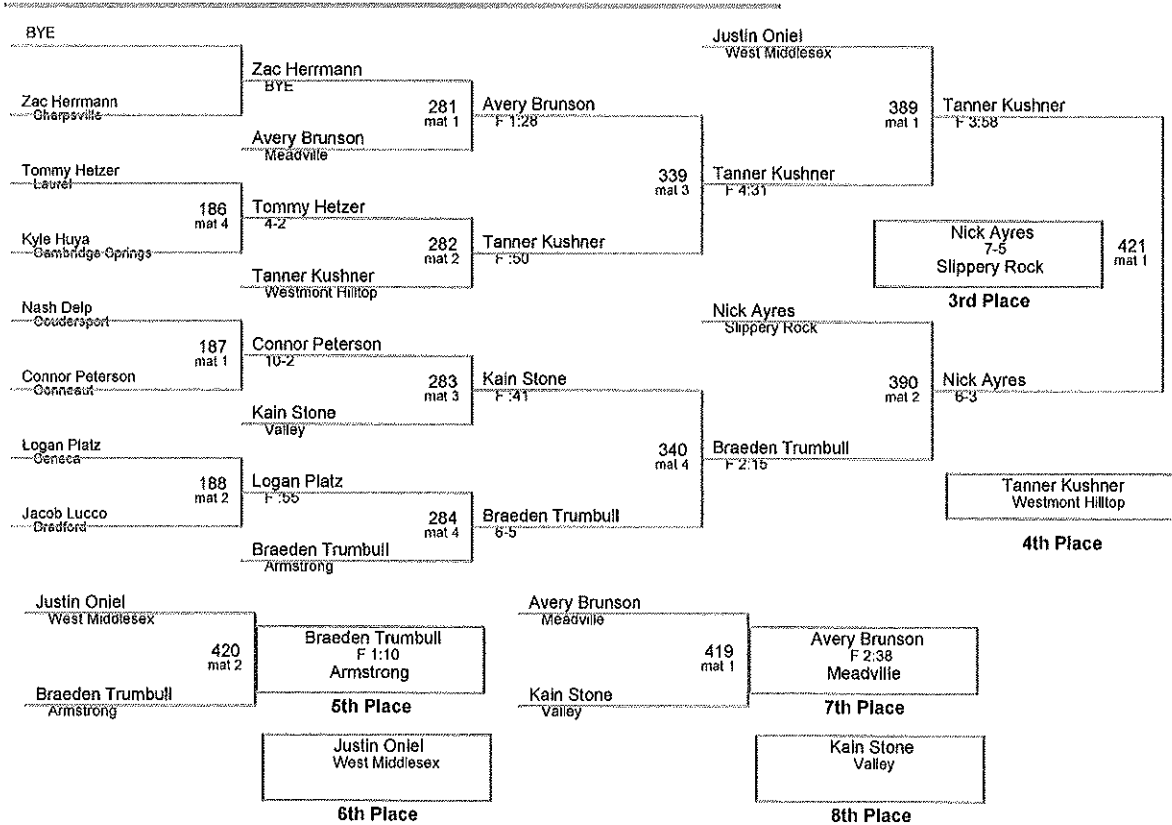

**106 Lbs**

**113 Lbs**

**120 Lbs**

**126 Lbs**

**132 Lbs**

**138 Lbs**

**152 Lbs**

**160 Lbs**

**195 Lbs**

**285 Lbs**

| Plc | Points | Team              | CH | CO |
|-----|--------|-------------------|----|----|
| 1   | 213    | Westmont Hilltop  | -  | -  |
| 2   | 177    | Meadville         | -  | -  |
| 3   | 159.5  | Armstrong         | -  | -  |
| 4   | 150.5  | Conneaut          | -  | -  |
| 5   | 124.5  | Cochranton        | -  | -  |
| 6   | 122.5  | Jamestown         | -  | -  |
| 7   | 116    | Cambridge Springs | -  | -  |
| 8   | 102    | Laurel            | -  | -  |
| 9   | 99.5   | Mercer            | -  | -  |
| 10  | 92.5   | Commodore Perry   | -  | -  |
| 11  | 92     | Slippery Rock     | -  | -  |
| 12  | 91.5   | Sharon            | -  | -  |
| 13  | 88     | Bradford          | -  | -  |
| 14  | 80.5   | New Castle        | -  | -  |
| 15  | 80     | Knoch             | -  | -  |
| 16  | 68.5   | Coudersport       | -  | -  |
| 17  | 65     | Seneca            | -  | -  |
| 18  | 63     | Sheffield         | -  | -  |
| 19  | 55     | Valley            | -  | -  |
| 20  | 52     | West Middlesex    | -  | -  |
| 21  | 51.5   | Northwestern      | -  | -  |
| 22  | 48     | Iroquois          | -  | -  |
| 22  | 48     | Youngsville       | -  | -  |
| 24  | 35.5   | Sharpsville       | -  | -  |
|     |        |                   |    |    |
|     |        |                   |    |    |
|     |        |                   |    |    |
|     |        |                   |    |    |
|     |        |                   |    |    |
|     |        |                   |    |    |
|     |        |                   |    |    |
|     |        |                   |    |    |
|     |        |                   |    |    |
|     |        |                   |    |    |