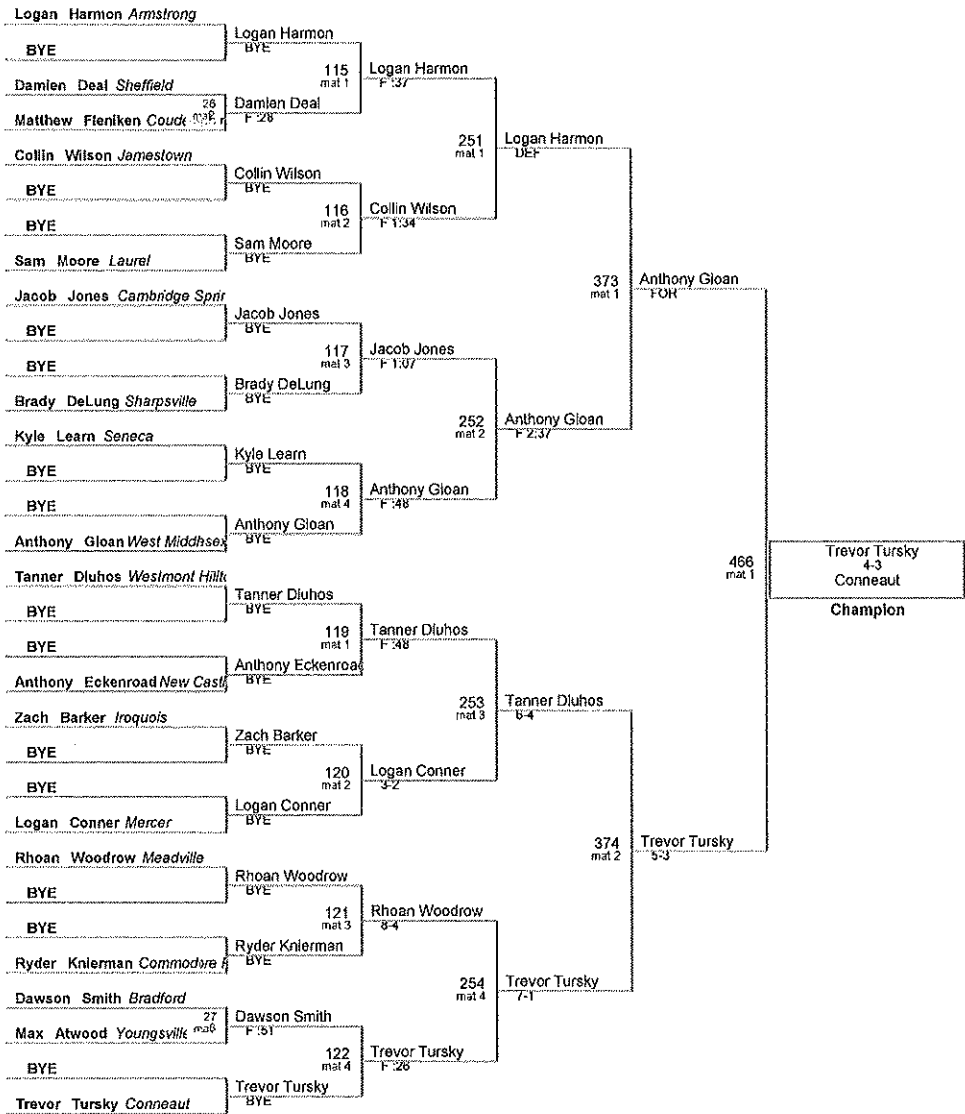

**106 Lbs**

**113 Lbs**

**120 Lbs**

**126 Lbs**

**132 Lbs**

**138 Lbs**

**152 Lbs**

**160 Lbs**

**195 Lbs**

**285 Lbs**

| Plc | Points | Team              | CH | CO |
|-----|--------|-------------------|----|----|
| 1   | 213    | Westmont Hilltop  | -  | -  |
| 2   | 177    | Meadville         | -  | -  |
| 3   | 159.5  | Armstrong         | -  | -  |
| 4   | 150.5  | Conneaut          | -  | -  |
| 5   | 124.5  | Cochranton        | -  | -  |
| 6   | 122.5  | Jamestown         | -  | -  |
| 7   | 116    | Cambridge Springs | -  | -  |
| 8   | 102    | Laurel            | -  | -  |
| 9   | 99.5   | Mercer            | -  | -  |
| 10  | 92.5   | Commodore Perry   | -  | -  |
| 11  | 92     | Slippery Rock     | -  | -  |
| 12  | 91.5   | Sharon            | -  | -  |
| 13  | 88     | Bradford          | -  | -  |
| 14  | 80.5   | New Castle        | -  | -  |
| 15  | 80     | Knoch             | -  | -  |
| 16  | 68.5   | Coudersport       | -  | -  |
| 17  | 65     | Seneca            | -  | -  |
| 18  | 63     | Sheffield         | -  | -  |
| 19  | 55     | Valley            | -  | -  |
| 20  | 52     | West Middlesex    | -  | -  |
| 21  | 51.5   | Northwestern      | -  | -  |
| 22  | 48     | Iroquois          | -  | -  |
| 22  | 48     | Youngsville       | -  | -  |
| 24  | 35.5   | Sharpsville       | -  | -  |
|     |        |                   |    |    |
|     |        |                   |    |    |
|     |        |                   |    |    |
|     |        |                   |    |    |
|     |        |                   |    |    |
|     |        |                   |    |    |
|     |        |                   |    |    |
|     |        |                   |    |    |
|     |        |                   |    |    |
|     |        |                   |    |    |