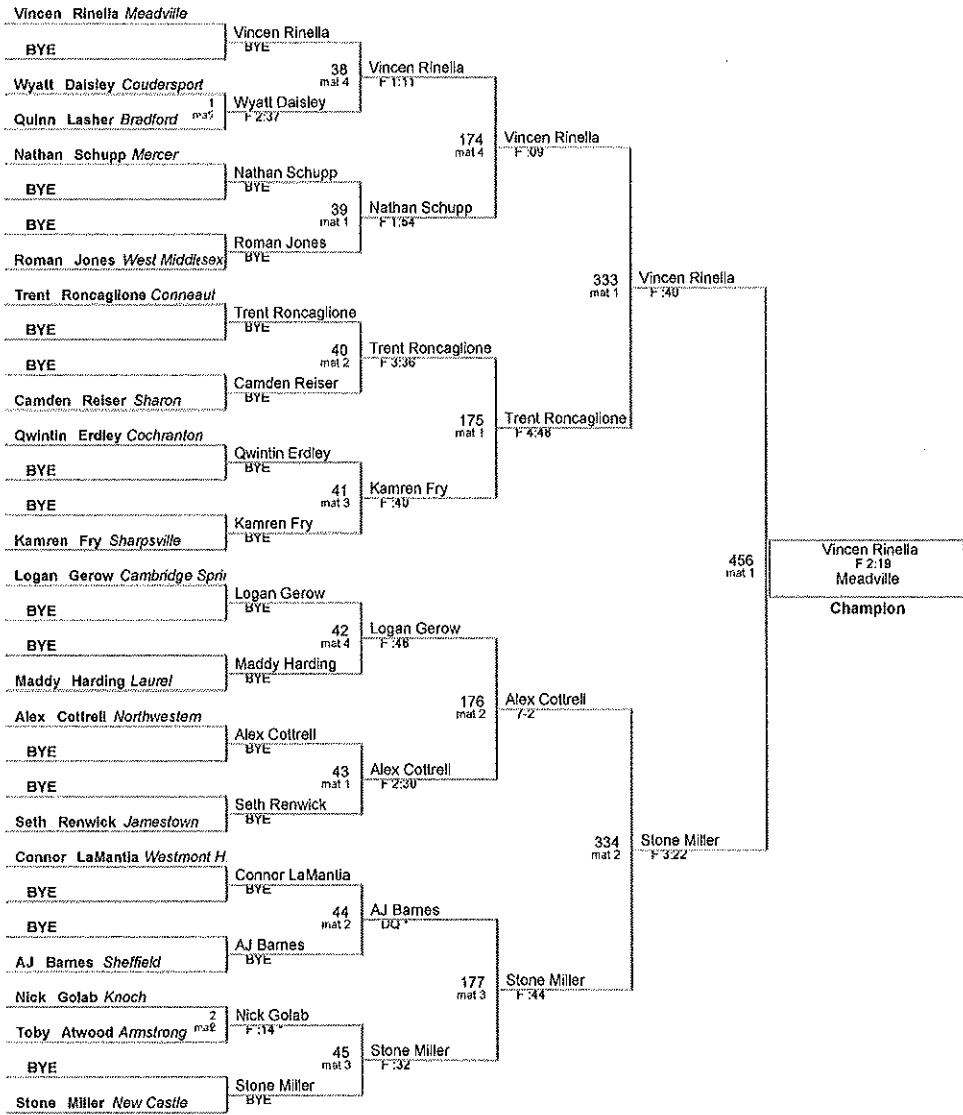

**106 Lbs**

**113 Lbs**

**120 Lbs**

**126 Lbs**

**132 Lbs**

**138 Lbs**

**152 Lbs**

**160 Lbs**

**195 Lbs**

**285 Lbs**

| Plc | Points | Team              | CH | CO |
|-----|--------|-------------------|----|----|
| 1   | 213    | Westmont Hilltop  | -  | -  |
| 2   | 177    | Meadville         | -  | -  |
| 3   | 159.5  | Armstrong         | -  | -  |
| 4   | 150.5  | Conneaut          | -  | -  |
| 5   | 124.5  | Cochranton        | -  | -  |
| 6   | 122.5  | Jamestown         | -  | -  |
| 7   | 116    | Cambridge Springs | -  | -  |
| 8   | 102    | Laurel            | -  | -  |
| 9   | 99.5   | Mercer            | -  | -  |
| 10  | 92.5   | Commodore Perry   | -  | -  |
| 11  | 92     | Slippery Rock     | -  | -  |
| 12  | 91.5   | Sharon            | -  | -  |
| 13  | 88     | Bradford          | -  | -  |
| 14  | 80.5   | New Castle        | -  | -  |
| 15  | 80     | Knoch             | -  | -  |
| 16  | 68.5   | Coudersport       | -  | -  |
| 17  | 65     | Seneca            | -  | -  |
| 18  | 63     | Sheffield         | -  | -  |
| 19  | 55     | Valley            | -  | -  |
| 20  | 52     | West Middlesex    | -  | -  |
| 21  | 51.5   | Northwestern      | -  | -  |
| 22  | 48     | Iroquois          | -  | -  |
| 22  | 48     | Youngsville       | -  | -  |
| 24  | 35.5   | Sharpsville       | -  | -  |
|     |        |                   |    |    |
|     |        |                   |    |    |
|     |        |                   |    |    |
|     |        |                   |    |    |
|     |        |                   |    |    |
|     |        |                   |    |    |
|     |        |                   |    |    |
|     |        |                   |    |    |
|     |        |                   |    |    |
|     |        |                   |    |    |