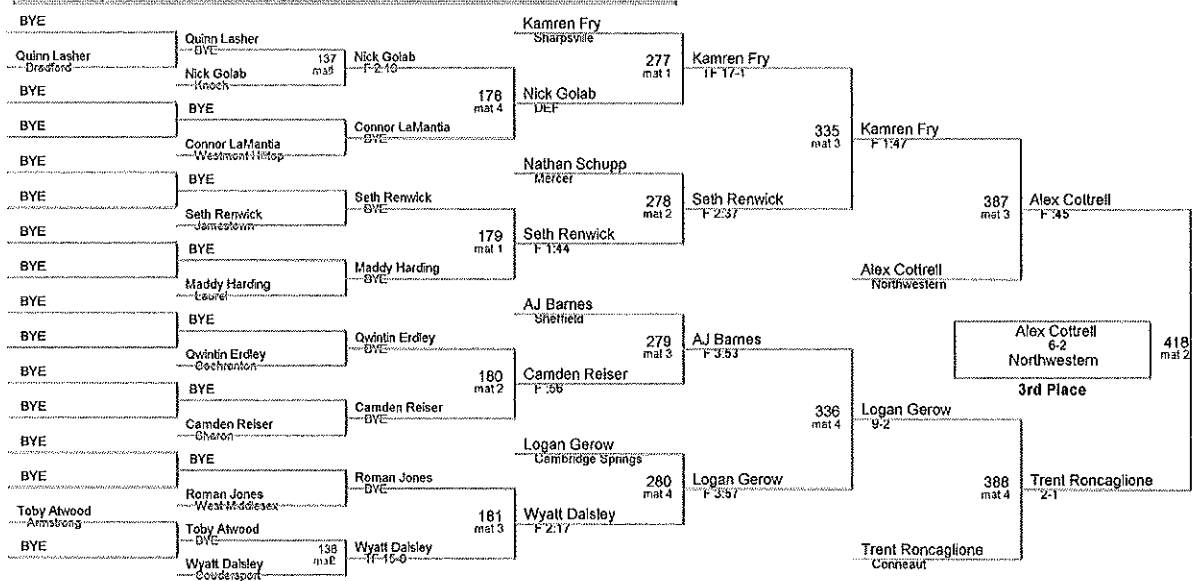

**106 Lbs**

**113 Lbs**

**120 Lbs**

**126 Lbs**

**132 Lbs**

**138 Lbs**

**152 Lbs**

**160 Lbs**

**195 Lbs**

**285 Lbs**

| Plc | Points | Team              | CH | CO |
|-----|--------|-------------------|----|----|
| 1   | 213    | Westmont Hilltop  | -  | -  |
| 2   | 177    | Meadville         | -  | -  |
| 3   | 159.5  | Armstrong         | -  | -  |
| 4   | 150.5  | Conneaut          | -  | -  |
| 5   | 124.5  | Cochranton        | -  | -  |
| 6   | 122.5  | Jamestown         | -  | -  |
| 7   | 116    | Cambridge Springs | -  | -  |
| 8   | 102    | Laurel            | -  | -  |
| 9   | 99.5   | Mercer            | -  | -  |
| 10  | 92.5   | Commodore Perry   | -  | -  |
| 11  | 92     | Slippery Rock     | -  | -  |
| 12  | 91.5   | Sharon            | -  | -  |
| 13  | 88     | Bradford          | -  | -  |
| 14  | 80.5   | New Castle        | -  | -  |
| 15  | 80     | Knoch             | -  | -  |
| 16  | 68.5   | Coudersport       | -  | -  |
| 17  | 65     | Seneca            | -  | -  |
| 18  | 63     | Sheffield         | -  | -  |
| 19  | 55     | Valley            | -  | -  |
| 20  | 52     | West Middlesex    | -  | -  |
| 21  | 51.5   | Northwestern      | -  | -  |
| 22  | 48     | Iroquois          | -  | -  |
| 22  | 48     | Youngsville       | -  | -  |
| 24  | 35.5   | Sharpsville       | -  | -  |
|     |        |                   |    |    |
|     |        |                   |    |    |
|     |        |                   |    |    |
|     |        |                   |    |    |
|     |        |                   |    |    |
|     |        |                   |    |    |
|     |        |                   |    |    |
|     |        |                   |    |    |
|     |        |                   |    |    |
|     |        |                   |    |    |