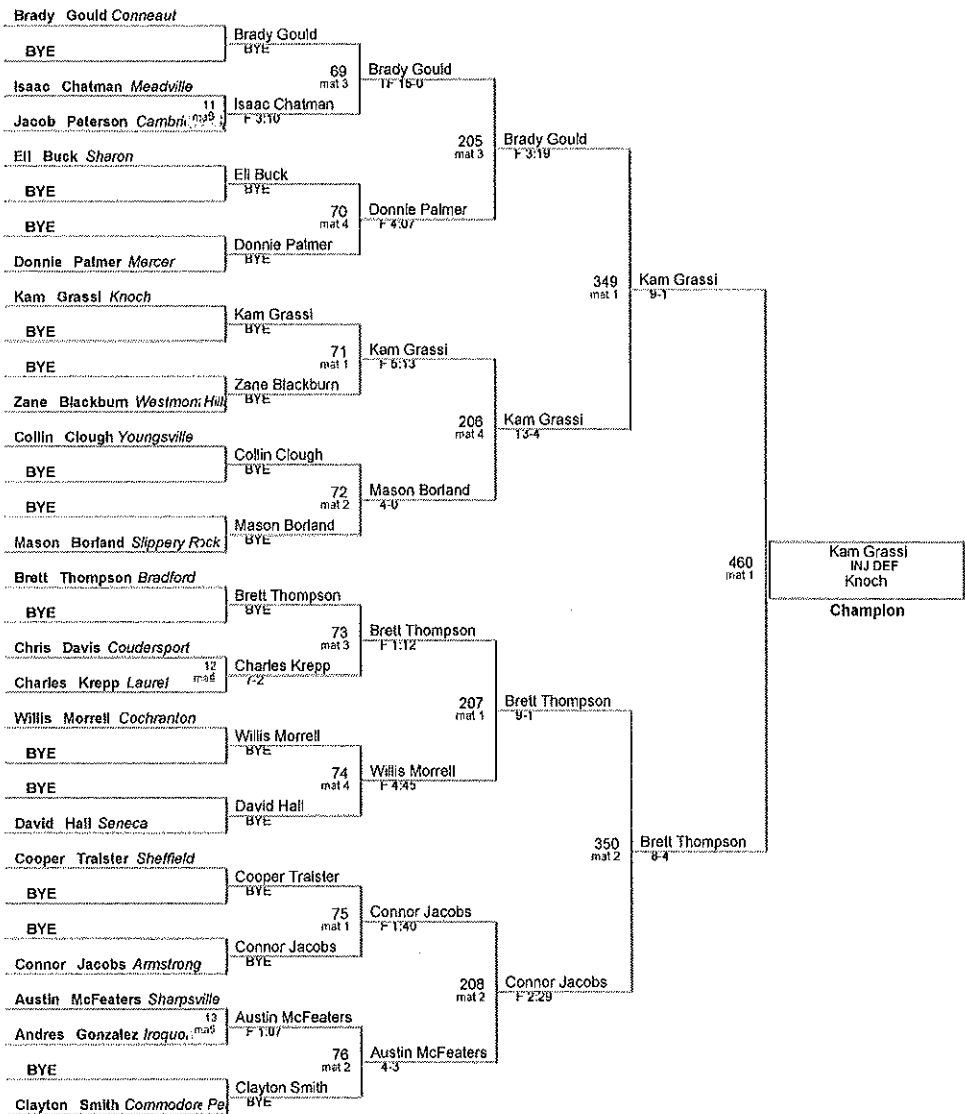

**106 Lbs**

**113 Lbs**

**120 Lbs**

**126 Lbs**

**132 Lbs**

**138 Lbs**

**152 Lbs**

**160 Lbs**

**195 Lbs**

**285 Lbs**

| Plc | Points | Team              | CH | CO |
|-----|--------|-------------------|----|----|
| 1   | 213    | Westmont Hilltop  | -  | -  |
| 2   | 177    | Meadville         | -  | -  |
| 3   | 159.5  | Armstrong         | -  | -  |
| 4   | 150.5  | Conneaut          | -  | -  |
| 5   | 124.5  | Cochranton        | -  | -  |
| 6   | 122.5  | Jamestown         | -  | -  |
| 7   | 116    | Cambridge Springs | -  | -  |
| 8   | 102    | Laurel            | -  | -  |
| 9   | 99.5   | Mercer            | -  | -  |
| 10  | 92.5   | Commodore Perry   | -  | -  |
| 11  | 92     | Slippery Rock     | -  | -  |
| 12  | 91.5   | Sharon            | -  | -  |
| 13  | 88     | Bradford          | -  | -  |
| 14  | 80.5   | New Castle        | -  | -  |
| 15  | 80     | Knoch             | -  | -  |
| 16  | 68.5   | Coudersport       | -  | -  |
| 17  | 65     | Seneca            | -  | -  |
| 18  | 63     | Sheffield         | -  | -  |
| 19  | 55     | Valley            | -  | -  |
| 20  | 52     | West Middlesex    | -  | -  |
| 21  | 51.5   | Northwestern      | -  | -  |
| 22  | 48     | Iroquois          | -  | -  |
| 22  | 48     | Youngsville       | -  | -  |
| 24  | 35.5   | Sharpsville       | -  | -  |
|     |        |                   |    |    |
|     |        |                   |    |    |
|     |        |                   |    |    |
|     |        |                   |    |    |
|     |        |                   |    |    |
|     |        |                   |    |    |
|     |        |                   |    |    |
|     |        |                   |    |    |
|     |        |                   |    |    |
|     |        |                   |    |    |