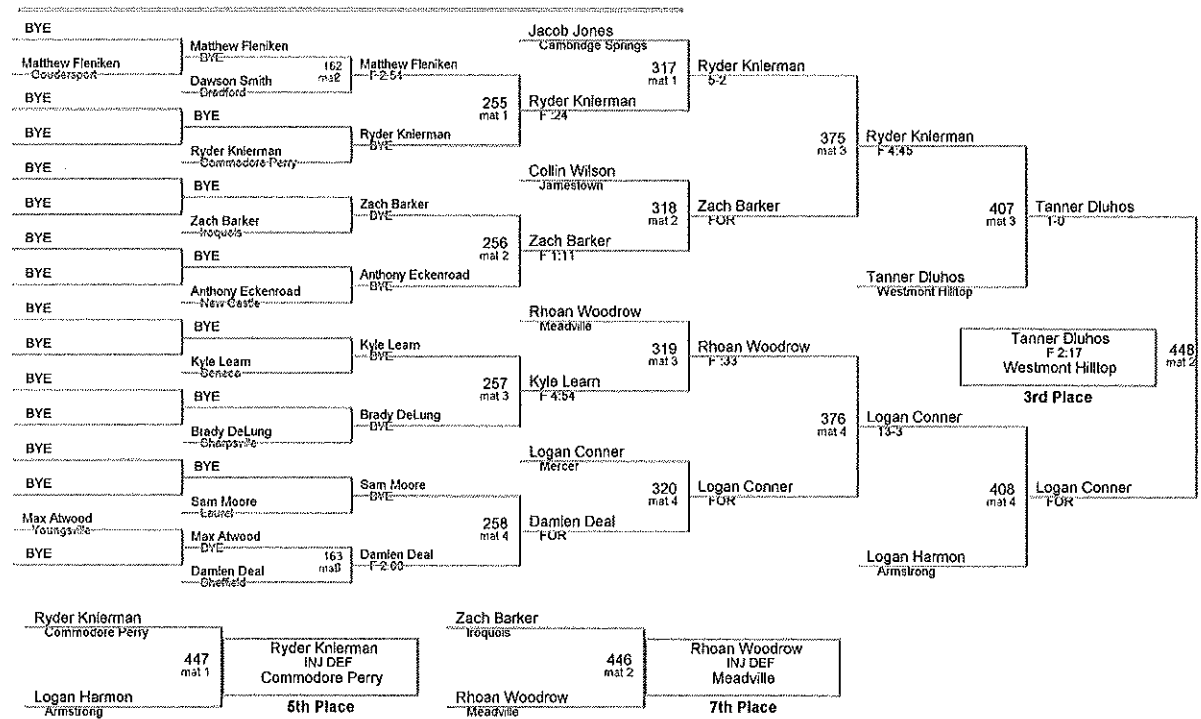

**106 Lbs**

**113 Lbs**

**120 Lbs**

**126 Lbs**

**132 Lbs**

**138 Lbs**

**152 Lbs**

**160 Lbs**

**195 Lbs**

**285 Lbs**

| Plc | Points | Team              | CH | CO |
|-----|--------|-------------------|----|----|
| 1   | 213    | Westmont Hilltop  | -  | -  |
| 2   | 177    | Meadville         | -  | -  |
| 3   | 159.5  | Armstrong         | -  | -  |
| 4   | 150.5  | Conneaut          | -  | -  |
| 5   | 124.5  | Cochranton        | -  | -  |
| 6   | 122.5  | Jamestown         | -  | -  |
| 7   | 116    | Cambridge Springs | -  | -  |
| 8   | 102    | Laurel            | -  | -  |
| 9   | 99.5   | Mercer            | -  | -  |
| 10  | 92.5   | Commodore Perry   | -  | -  |
| 11  | 92     | Slippery Rock     | -  | -  |
| 12  | 91.5   | Sharon            | -  | -  |
| 13  | 88     | Bradford          | -  | -  |
| 14  | 80.5   | New Castle        | -  | -  |
| 15  | 80     | Knoch             | -  | -  |
| 16  | 68.5   | Coudersport       | -  | -  |
| 17  | 65     | Seneca            | -  | -  |
| 18  | 63     | Sheffield         | -  | -  |
| 19  | 55     | Valley            | -  | -  |
| 20  | 52     | West Middlesex    | -  | -  |
| 21  | 51.5   | Northwestern      | -  | -  |
| 22  | 48     | Iroquois          | -  | -  |
| 22  | 48     | Youngsville       | -  | -  |
| 24  | 35.5   | Sharpsville       | -  | -  |
|     |        |                   |    |    |
|     |        |                   |    |    |
|     |        |                   |    |    |
|     |        |                   |    |    |
|     |        |                   |    |    |
|     |        |                   |    |    |
|     |        |                   |    |    |
|     |        |                   |    |    |
|     |        |                   |    |    |
|     |        |                   |    |    |