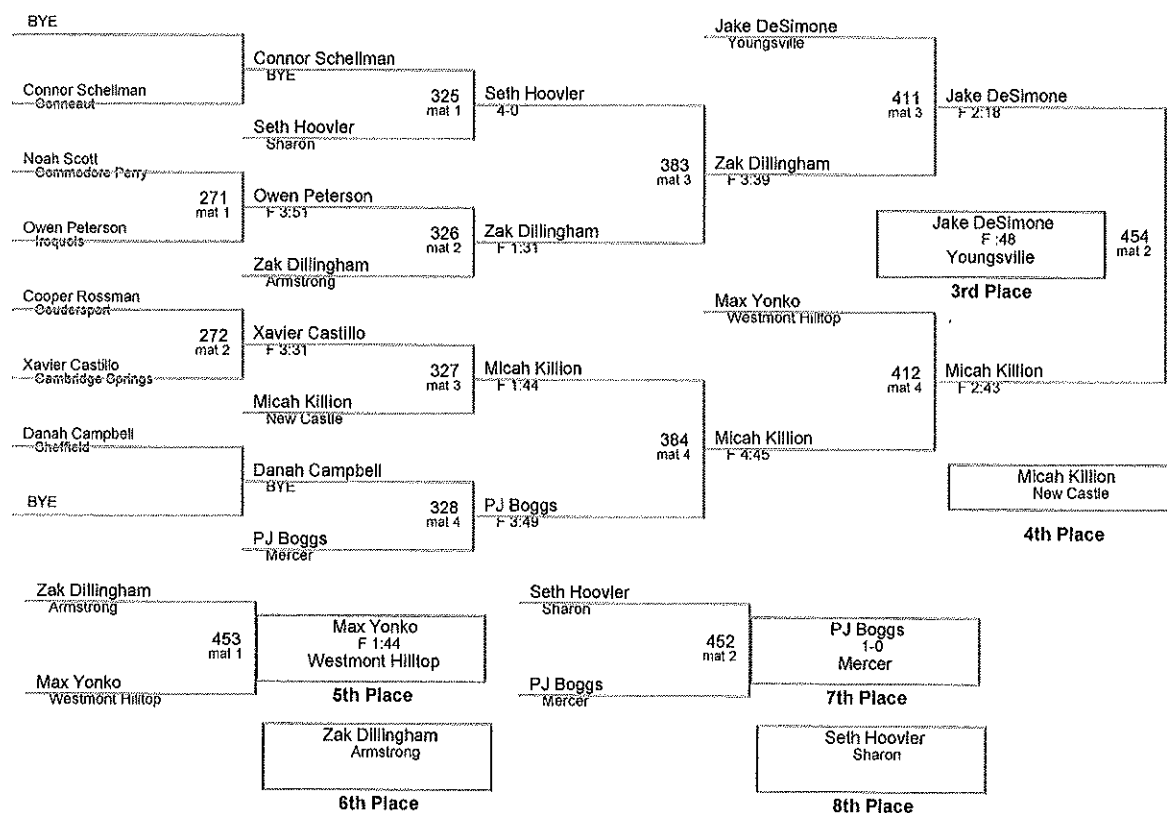

**106 Lbs**

**113 Lbs**

**120 Lbs**

**126 Lbs**

**132 Lbs**

**138 Lbs**

**152 Lbs**

**160 Lbs**

**195 Lbs**

**285 Lbs**

| Plc | Points | Team              | CH | CO |
|-----|--------|-------------------|----|----|
| 1   | 213    | Westmont Hilltop  | -  | -  |
| 2   | 177    | Meadville         | -  | -  |
| 3   | 159.5  | Armstrong         | -  | -  |
| 4   | 150.5  | Conneaut          | -  | -  |
| 5   | 124.5  | Cochranton        | -  | -  |
| 6   | 122.5  | Jamestown         | -  | -  |
| 7   | 116    | Cambridge Springs | -  | -  |
| 8   | 102    | Laurel            | -  | -  |
| 9   | 99.5   | Mercer            | -  | -  |
| 10  | 92.5   | Commodore Perry   | -  | -  |
| 11  | 92     | Slippery Rock     | -  | -  |
| 12  | 91.5   | Sharon            | -  | -  |
| 13  | 88     | Bradford          | -  | -  |
| 14  | 80.5   | New Castle        | -  | -  |
| 15  | 80     | Knoch             | -  | -  |
| 16  | 68.5   | Coudersport       | -  | -  |
| 17  | 65     | Seneca            | -  | -  |
| 18  | 63     | Sheffield         | -  | -  |
| 19  | 55     | Valley            | -  | -  |
| 20  | 52     | West Middlesex    | -  | -  |
| 21  | 51.5   | Northwestern      | -  | -  |
| 22  | 48     | Iroquois          | -  | -  |
| 22  | 48     | Youngsville       | -  | -  |
| 24  | 35.5   | Sharpsville       | -  | -  |
|     |        |                   |    |    |
|     |        |                   |    |    |
|     |        |                   |    |    |
|     |        |                   |    |    |
|     |        |                   |    |    |
|     |        |                   |    |    |
|     |        |                   |    |    |
|     |        |                   |    |    |
|     |        |                   |    |    |
|     |        |                   |    |    |