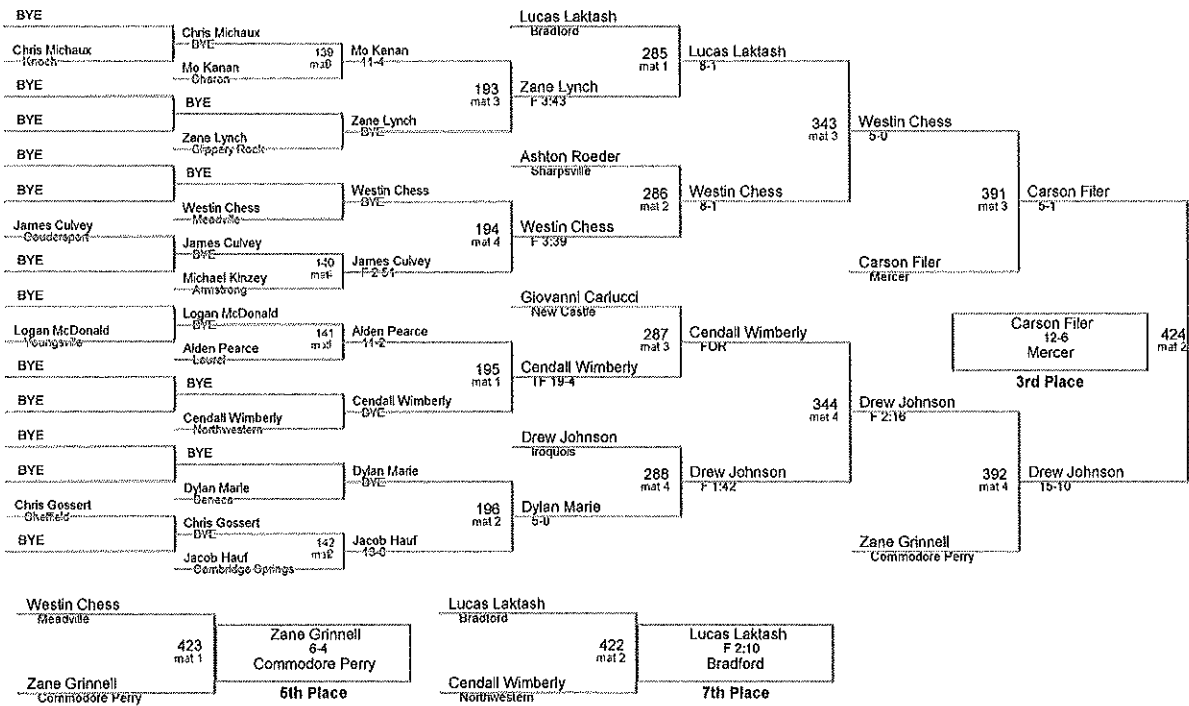

**106 Lbs**

**113 Lbs**

**120 Lbs**

**126 Lbs**

**132 Lbs**

**138 Lbs**

**152 Lbs**

**160 Lbs**

**195 Lbs**

**285 Lbs**

| Plc | Points | Team              | CH | CO |
|-----|--------|-------------------|----|----|
| 1   | 213    | Westmont Hilltop  | -  | -  |
| 2   | 177    | Meadville         | -  | -  |
| 3   | 159.5  | Armstrong         | -  | -  |
| 4   | 150.5  | Conneaut          | -  | -  |
| 5   | 124.5  | Cochranton        | -  | -  |
| 6   | 122.5  | Jamestown         | -  | -  |
| 7   | 116    | Cambridge Springs | -  | -  |
| 8   | 102    | Laurel            | -  | -  |
| 9   | 99.5   | Mercer            | -  | -  |
| 10  | 92.5   | Commodore Perry   | -  | -  |
| 11  | 92     | Slippery Rock     | -  | -  |
| 12  | 91.5   | Sharon            | -  | -  |
| 13  | 88     | Bradford          | -  | -  |
| 14  | 80.5   | New Castle        | -  | -  |
| 15  | 80     | Knoch             | -  | -  |
| 16  | 68.5   | Coudersport       | -  | -  |
| 17  | 65     | Seneca            | -  | -  |
| 18  | 63     | Sheffield         | -  | -  |
| 19  | 55     | Valley            | -  | -  |
| 20  | 52     | West Middlesex    | -  | -  |
| 21  | 51.5   | Northwestern      | -  | -  |
| 22  | 48     | Iroquois          | -  | -  |
| 22  | 48     | Youngsville       | -  | -  |
| 24  | 35.5   | Sharpsville       | -  | -  |
|     |        |                   |    |    |
|     |        |                   |    |    |
|     |        |                   |    |    |
|     |        |                   |    |    |
|     |        |                   |    |    |
|     |        |                   |    |    |
|     |        |                   |    |    |
|     |        |                   |    |    |
|     |        |                   |    |    |
|     |        |                   |    |    |