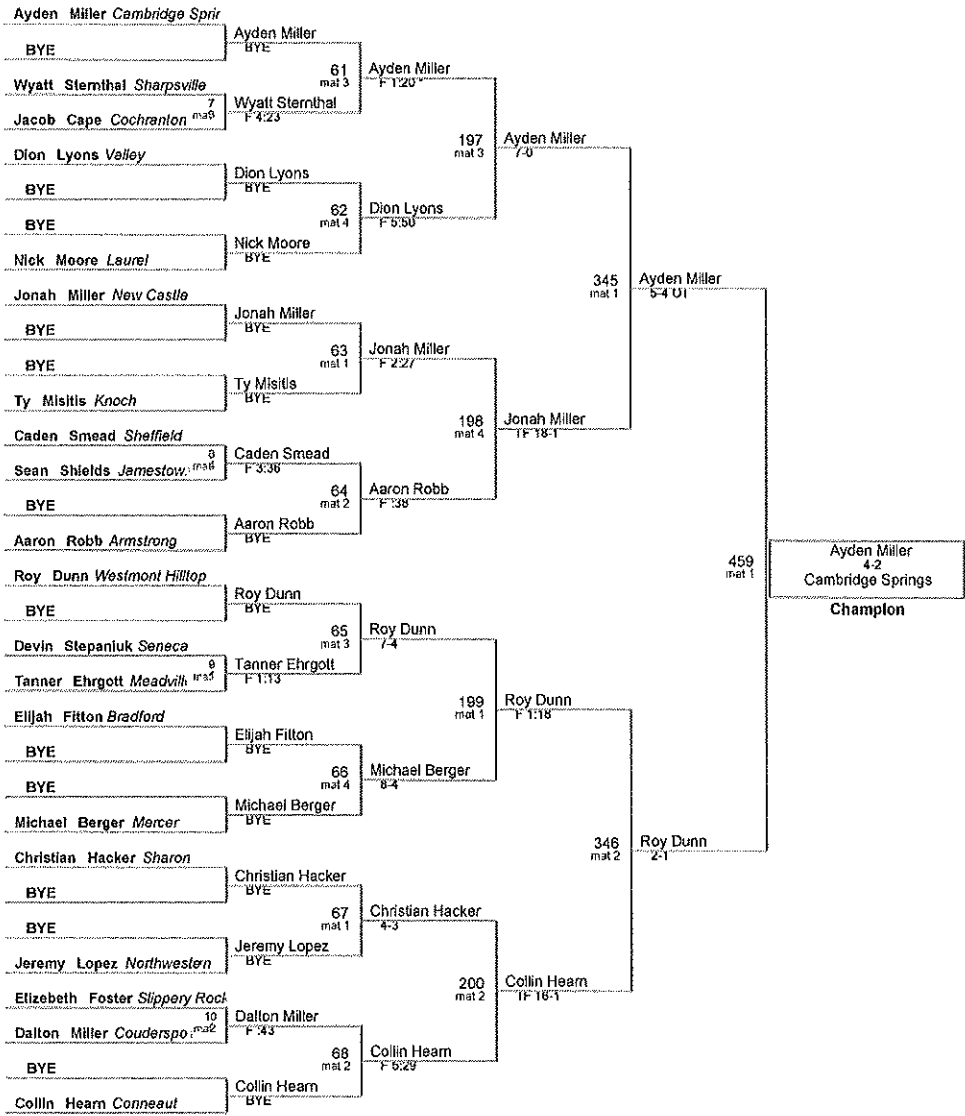

**106 Lbs**

**113 Lbs**

**120 Lbs**

**126 Lbs**

**132 Lbs**

**138 Lbs**

**152 Lbs**

**160 Lbs**

**195 Lbs**

**285 Lbs**

| Plc | Points | Team              | CH | CO |
|-----|--------|-------------------|----|----|
| 1   | 213    | Westmont Hilltop  | -  | -  |
| 2   | 177    | Meadville         | -  | -  |
| 3   | 159.5  | Armstrong         | -  | -  |
| 4   | 150.5  | Conneaut          | -  | -  |
| 5   | 124.5  | Cochranton        | -  | -  |
| 6   | 122.5  | Jamestown         | -  | -  |
| 7   | 116    | Cambridge Springs | -  | -  |
| 8   | 102    | Laurel            | -  | -  |
| 9   | 99.5   | Mercer            | -  | -  |
| 10  | 92.5   | Commodore Perry   | -  | -  |
| 11  | 92     | Slippery Rock     | -  | -  |
| 12  | 91.5   | Sharon            | -  | -  |
| 13  | 88     | Bradford          | -  | -  |
| 14  | 80.5   | New Castle        | -  | -  |
| 15  | 80     | Knoch             | -  | -  |
| 16  | 68.5   | Coudersport       | -  | -  |
| 17  | 65     | Seneca            | -  | -  |
| 18  | 63     | Sheffield         | -  | -  |
| 19  | 55     | Valley            | -  | -  |
| 20  | 52     | West Middlesex    | -  | -  |
| 21  | 51.5   | Northwestern      | -  | -  |
| 22  | 48     | Iroquois          | -  | -  |
| 22  | 48     | Youngsville       | -  | -  |
| 24  | 35.5   | Sharpsville       | -  | -  |
|     |        |                   |    |    |
|     |        |                   |    |    |
|     |        |                   |    |    |
|     |        |                   |    |    |
|     |        |                   |    |    |
|     |        |                   |    |    |
|     |        |                   |    |    |
|     |        |                   |    |    |
|     |        |                   |    |    |
|     |        |                   |    |    |