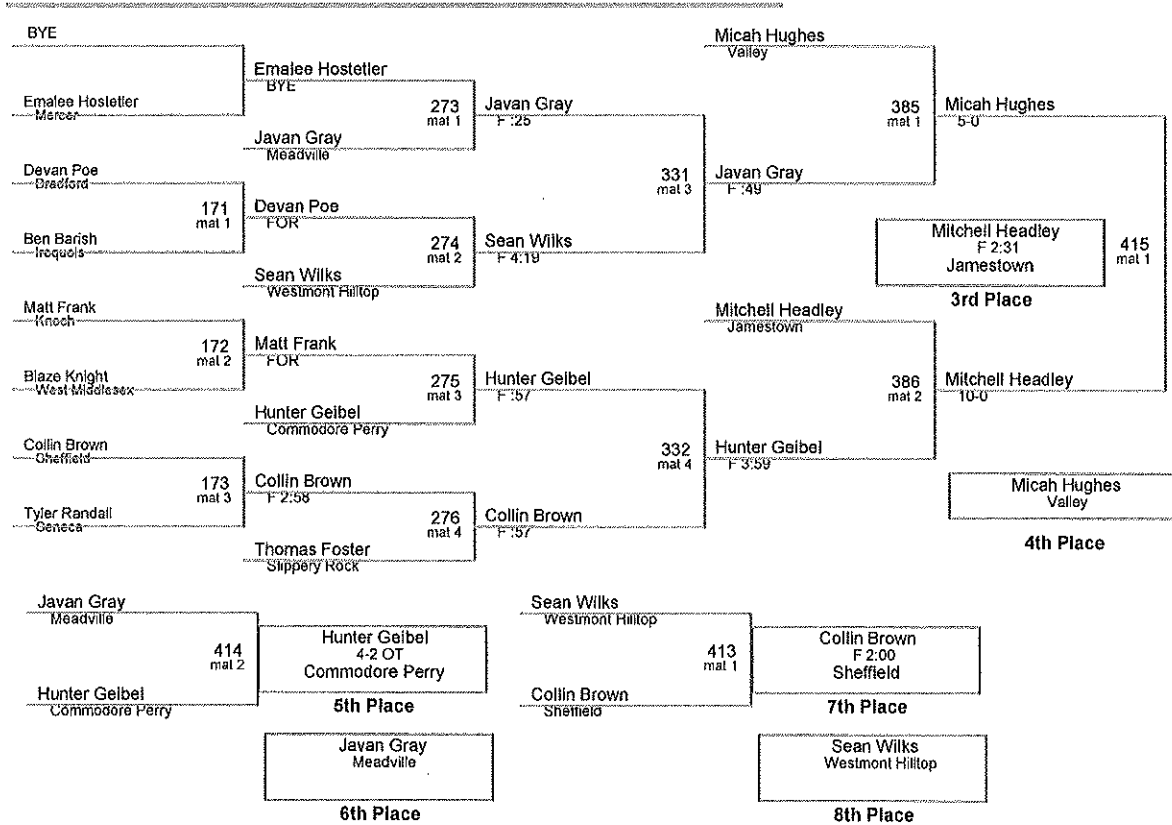

**106 Lbs**

**113 Lbs**

**120 Lbs**

**126 Lbs**

**132 Lbs**

**138 Lbs**

**152 Lbs**

**160 Lbs**

**195 Lbs**

**285 Lbs**

| Plc | Points | Team              | CH | CO |
|-----|--------|-------------------|----|----|
| 1   | 213    | Westmont Hilltop  | -  | -  |
| 2   | 177    | Meadville         | -  | -  |
| 3   | 159.5  | Armstrong         | -  | -  |
| 4   | 150.5  | Conneaut          | -  | -  |
| 5   | 124.5  | Cochranton        | -  | -  |
| 6   | 122.5  | Jamestown         | -  | -  |
| 7   | 116    | Cambridge Springs | -  | -  |
| 8   | 102    | Laurel            | -  | -  |
| 9   | 99.5   | Mercer            | -  | -  |
| 10  | 92.5   | Commodore Perry   | -  | -  |
| 11  | 92     | Slippery Rock     | -  | -  |
| 12  | 91.5   | Sharon            | -  | -  |
| 13  | 88     | Bradford          | -  | -  |
| 14  | 80.5   | New Castle        | -  | -  |
| 15  | 80     | Knoch             | -  | -  |
| 16  | 68.5   | Coudersport       | -  | -  |
| 17  | 65     | Seneca            | -  | -  |
| 18  | 63     | Sheffield         | -  | -  |
| 19  | 55     | Valley            | -  | -  |
| 20  | 52     | West Middlesex    | -  | -  |
| 21  | 51.5   | Northwestern      | -  | -  |
| 22  | 48     | Iroquois          | -  | -  |
| 22  | 48     | Youngsville       | -  | -  |
| 24  | 35.5   | Sharpsville       | -  | -  |
|     |        |                   |    |    |
|     |        |                   |    |    |
|     |        |                   |    |    |
|     |        |                   |    |    |
|     |        |                   |    |    |
|     |        |                   |    |    |
|     |        |                   |    |    |
|     |        |                   |    |    |
|     |        |                   |    |    |
|     |        |                   |    |    |