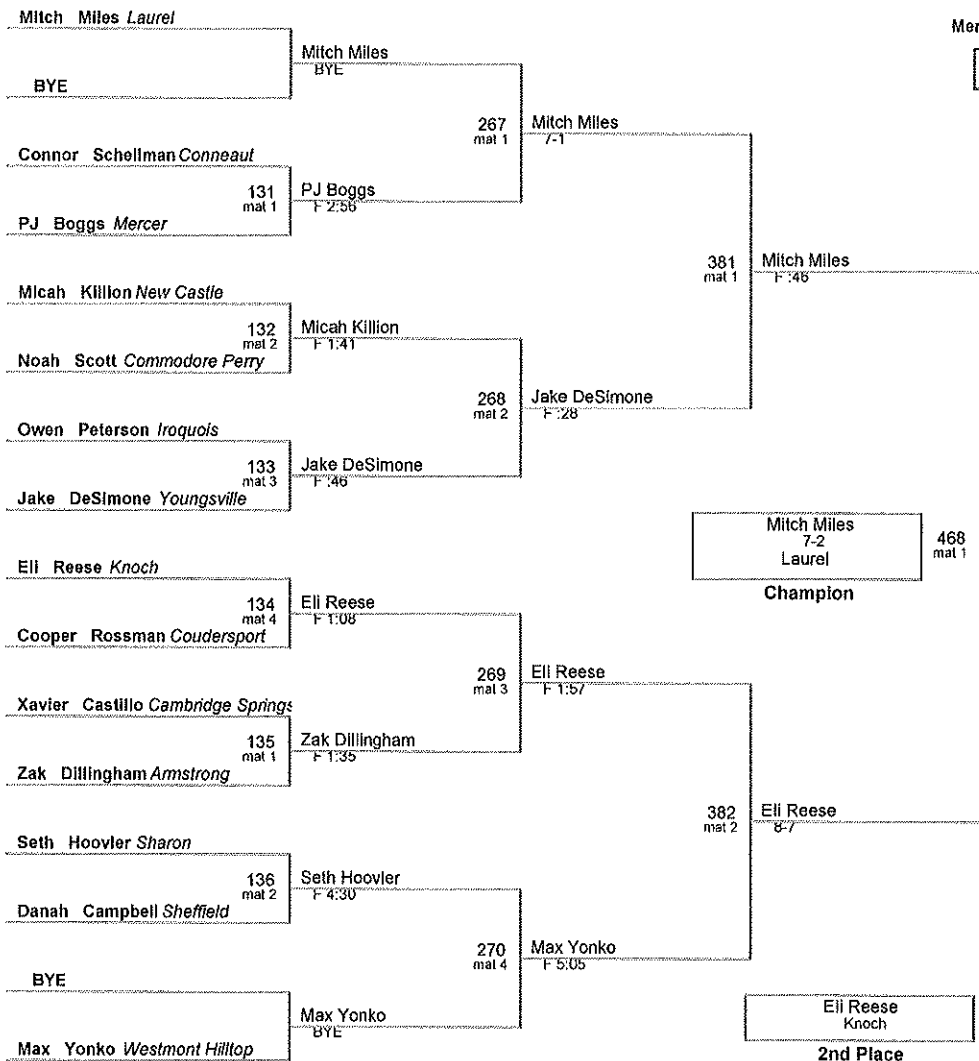

**106 Lbs**

**113 Lbs**

**120 Lbs**

**126 Lbs**

**132 Lbs**

**138 Lbs**

**152 Lbs**

**160 Lbs**

**195 Lbs**

**285 Lbs**

| Plc | Points | Team              | CH | CO |
|-----|--------|-------------------|----|----|
| 1   | 213    | Westmont Hilltop  | -  | -  |
| 2   | 177    | Meadville         | -  | -  |
| 3   | 159.5  | Armstrong         | -  | -  |
| 4   | 150.5  | Conneaut          | -  | -  |
| 5   | 124.5  | Cochranton        | -  | -  |
| 6   | 122.5  | Jamestown         | -  | -  |
| 7   | 116    | Cambridge Springs | -  | -  |
| 8   | 102    | Laurel            | -  | -  |
| 9   | 99.5   | Mercer            | -  | -  |
| 10  | 92.5   | Commodore Perry   | -  | -  |
| 11  | 92     | Slippery Rock     | -  | -  |
| 12  | 91.5   | Sharon            | -  | -  |
| 13  | 88     | Bradford          | -  | -  |
| 14  | 80.5   | New Castle        | -  | -  |
| 15  | 80     | Knoch             | -  | -  |
| 16  | 68.5   | Coudersport       | -  | -  |
| 17  | 65     | Seneca            | -  | -  |
| 18  | 63     | Sheffield         | -  | -  |
| 19  | 55     | Valley            | -  | -  |
| 20  | 52     | West Middlesex    | -  | -  |
| 21  | 51.5   | Northwestern      | -  | -  |
| 22  | 48     | Iroquois          | -  | -  |
| 22  | 48     | Youngsville       | -  | -  |
| 24  | 35.5   | Sharpsville       | -  | -  |
|     |        |                   |    |    |
|     |        |                   |    |    |
|     |        |                   |    |    |
|     |        |                   |    |    |
|     |        |                   |    |    |
|     |        |                   |    |    |
|     |        |                   |    |    |
|     |        |                   |    |    |
|     |        |                   |    |    |
|     |        |                   |    |    |