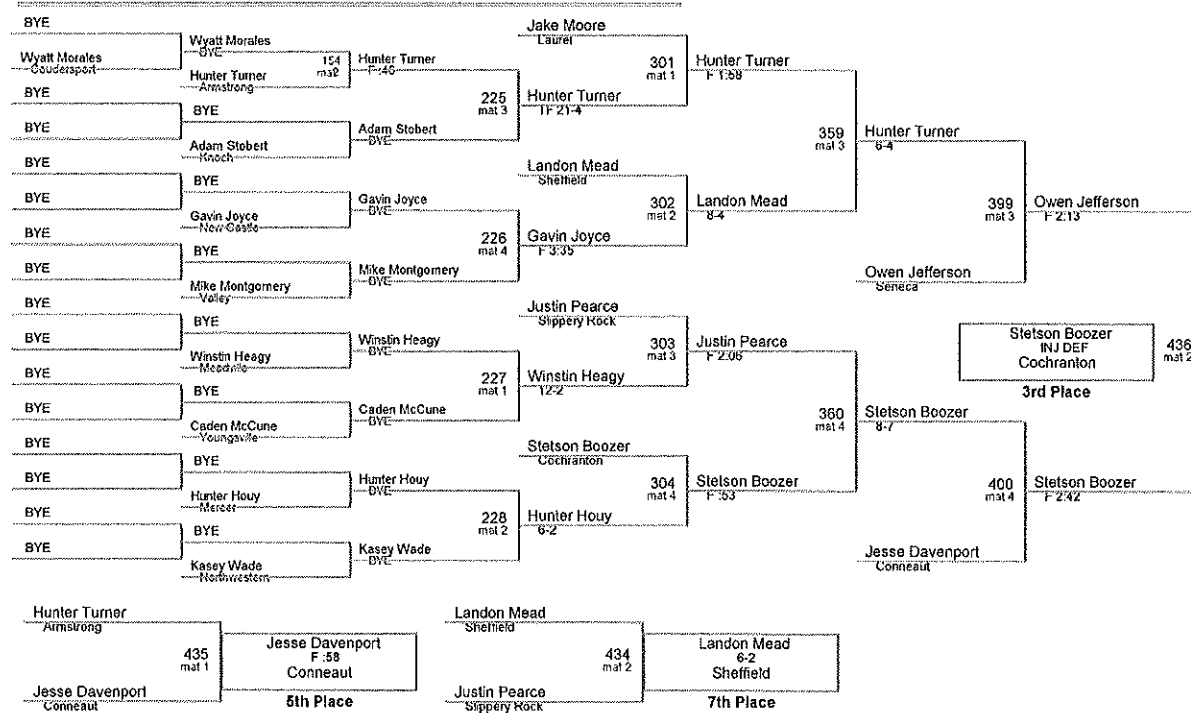

**106 Lbs**

**113 Lbs**

**120 Lbs**

**126 Lbs**

**132 Lbs**

**138 Lbs**

**152 Lbs**

**160 Lbs**

**195 Lbs**

**285 Lbs**

| Plc | Points | Team              | CH | CO |
|-----|--------|-------------------|----|----|
| 1   | 213    | Westmont Hilltop  | -  | -  |
| 2   | 177    | Meadville         | -  | -  |
| 3   | 159.5  | Armstrong         | -  | -  |
| 4   | 150.5  | Conneaut          | -  | -  |
| 5   | 124.5  | Cochranton        | -  | -  |
| 6   | 122.5  | Jamestown         | -  | -  |
| 7   | 116    | Cambridge Springs | -  | -  |
| 8   | 102    | Laurel            | -  | -  |
| 9   | 99.5   | Mercer            | -  | -  |
| 10  | 92.5   | Commodore Perry   | -  | -  |
| 11  | 92     | Slippery Rock     | -  | -  |
| 12  | 91.5   | Sharon            | -  | -  |
| 13  | 88     | Bradford          | -  | -  |
| 14  | 80.5   | New Castle        | -  | -  |
| 15  | 80     | Knoch             | -  | -  |
| 16  | 68.5   | Coudersport       | -  | -  |
| 17  | 65     | Seneca            | -  | -  |
| 18  | 63     | Sheffield         | -  | -  |
| 19  | 55     | Valley            | -  | -  |
| 20  | 52     | West Middlesex    | -  | -  |
| 21  | 51.5   | Northwestern      | -  | -  |
| 22  | 48     | Iroquois          | -  | -  |
| 22  | 48     | Youngsville       | -  | -  |
| 24  | 35.5   | Sharpsville       | -  | -  |
|     |        |                   |    |    |
|     |        |                   |    |    |
|     |        |                   |    |    |
|     |        |                   |    |    |
|     |        |                   |    |    |
|     |        |                   |    |    |
|     |        |                   |    |    |
|     |        |                   |    |    |
|     |        |                   |    |    |
|     |        |                   |    |    |