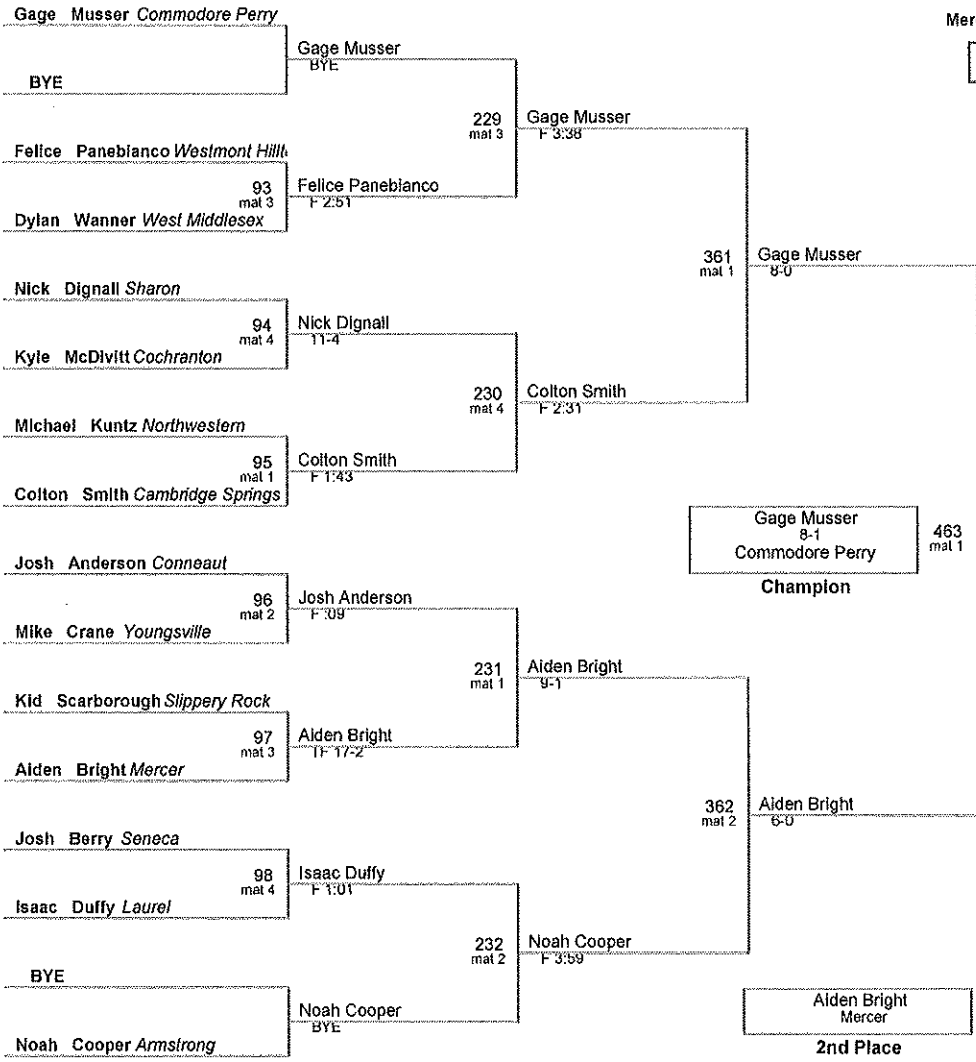

**106 Lbs**

**113 Lbs**

**120 Lbs**

**126 Lbs**

**132 Lbs**

**138 Lbs**

**152 Lbs**

**160 Lbs**

**195 Lbs**

**285 Lbs**

| Plc | Points | Team              | CH | CO |
|-----|--------|-------------------|----|----|
| 1   | 213    | Westmont Hilltop  | -  | -  |
| 2   | 177    | Meadville         | -  | -  |
| 3   | 159.5  | Armstrong         | -  | -  |
| 4   | 150.5  | Conneaut          | -  | -  |
| 5   | 124.5  | Cochranton        | -  | -  |
| 6   | 122.5  | Jamestown         | -  | -  |
| 7   | 116    | Cambridge Springs | -  | -  |
| 8   | 102    | Laurel            | -  | -  |
| 9   | 99.5   | Mercer            | -  | -  |
| 10  | 92.5   | Commodore Perry   | -  | -  |
| 11  | 92     | Slippery Rock     | -  | -  |
| 12  | 91.5   | Sharon            | -  | -  |
| 13  | 88     | Bradford          | -  | -  |
| 14  | 80.5   | New Castle        | -  | -  |
| 15  | 80     | Knoch             | -  | -  |
| 16  | 68.5   | Coudersport       | -  | -  |
| 17  | 65     | Seneca            | -  | -  |
| 18  | 63     | Sheffield         | -  | -  |
| 19  | 55     | Valley            | -  | -  |
| 20  | 52     | West Middlesex    | -  | -  |
| 21  | 51.5   | Northwestern      | -  | -  |
| 22  | 48     | Iroquois          | -  | -  |
| 22  | 48     | Youngsville       | -  | -  |
| 24  | 35.5   | Sharpsville       | -  | -  |
|     |        |                   |    |    |
|     |        |                   |    |    |
|     |        |                   |    |    |
|     |        |                   |    |    |
|     |        |                   |    |    |
|     |        |                   |    |    |
|     |        |                   |    |    |
|     |        |                   |    |    |
|     |        |                   |    |    |
|     |        |                   |    |    |