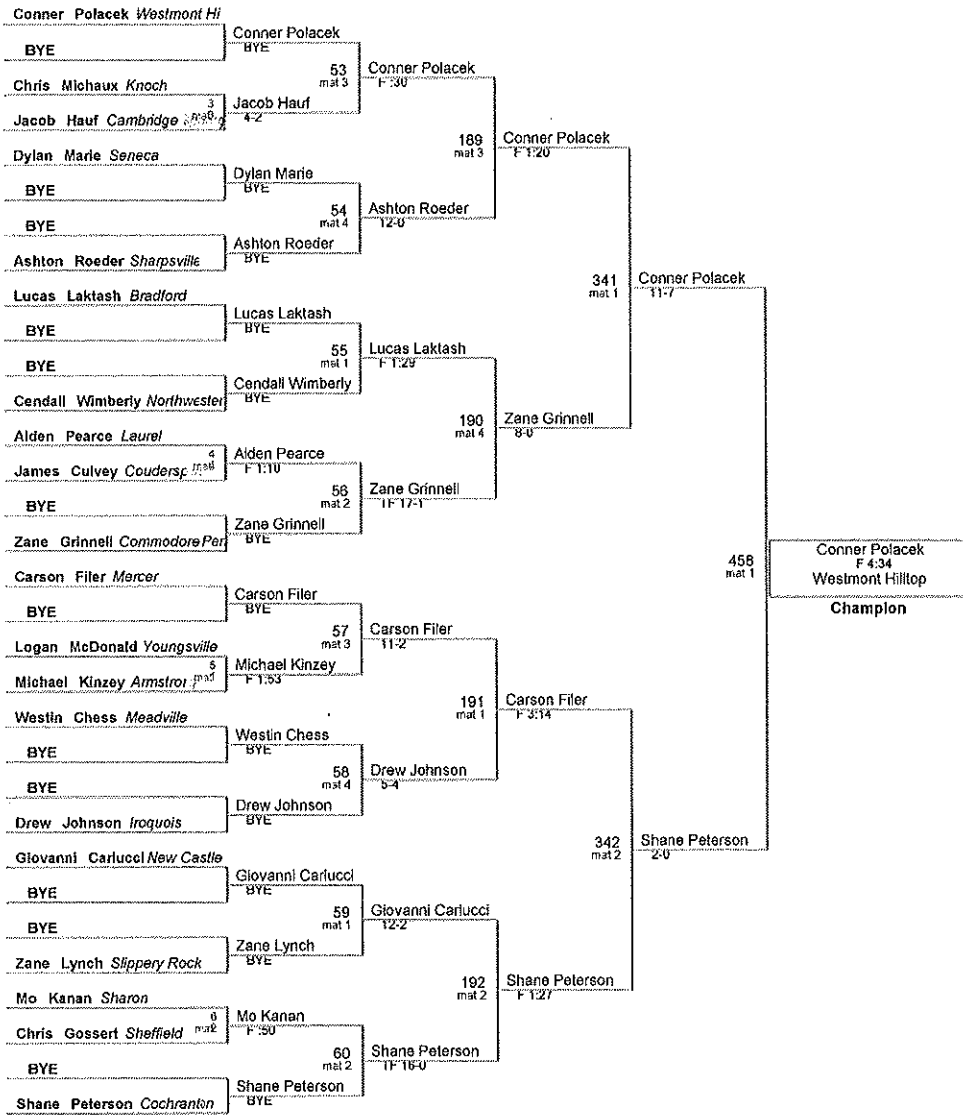

**106 Lbs**

**113 Lbs**

**120 Lbs**

**126 Lbs**

**132 Lbs**

**138 Lbs**

**152 Lbs**

**160 Lbs**

**195 Lbs**

**285 Lbs**

| Plc | Points | Team              | CH | CO |
|-----|--------|-------------------|----|----|
| 1   | 213    | Westmont Hilltop  | -  | -  |
| 2   | 177    | Meadville         | -  | -  |
| 3   | 159.5  | Armstrong         | -  | -  |
| 4   | 150.5  | Conneaut          | -  | -  |
| 5   | 124.5  | Cochranton        | -  | -  |
| 6   | 122.5  | Jamestown         | -  | -  |
| 7   | 116    | Cambridge Springs | -  | -  |
| 8   | 102    | Laurel            | -  | -  |
| 9   | 99.5   | Mercer            | -  | -  |
| 10  | 92.5   | Commodore Perry   | -  | -  |
| 11  | 92     | Slippery Rock     | -  | -  |
| 12  | 91.5   | Sharon            | -  | -  |
| 13  | 88     | Bradford          | -  | -  |
| 14  | 80.5   | New Castle        | -  | -  |
| 15  | 80     | Knoch             | -  | -  |
| 16  | 68.5   | Coudersport       | -  | -  |
| 17  | 65     | Seneca            | -  | -  |
| 18  | 63     | Sheffield         | -  | -  |
| 19  | 55     | Valley            | -  | -  |
| 20  | 52     | West Middlesex    | -  | -  |
| 21  | 51.5   | Northwestern      | -  | -  |
| 22  | 48     | Iroquois          | -  | -  |
| 22  | 48     | Youngsville       | -  | -  |
| 24  | 35.5   | Sharpsville       | -  | -  |
|     |        |                   |    |    |
|     |        |                   |    |    |
|     |        |                   |    |    |
|     |        |                   |    |    |
|     |        |                   |    |    |
|     |        |                   |    |    |
|     |        |                   |    |    |
|     |        |                   |    |    |
|     |        |                   |    |    |
|     |        |                   |    |    |