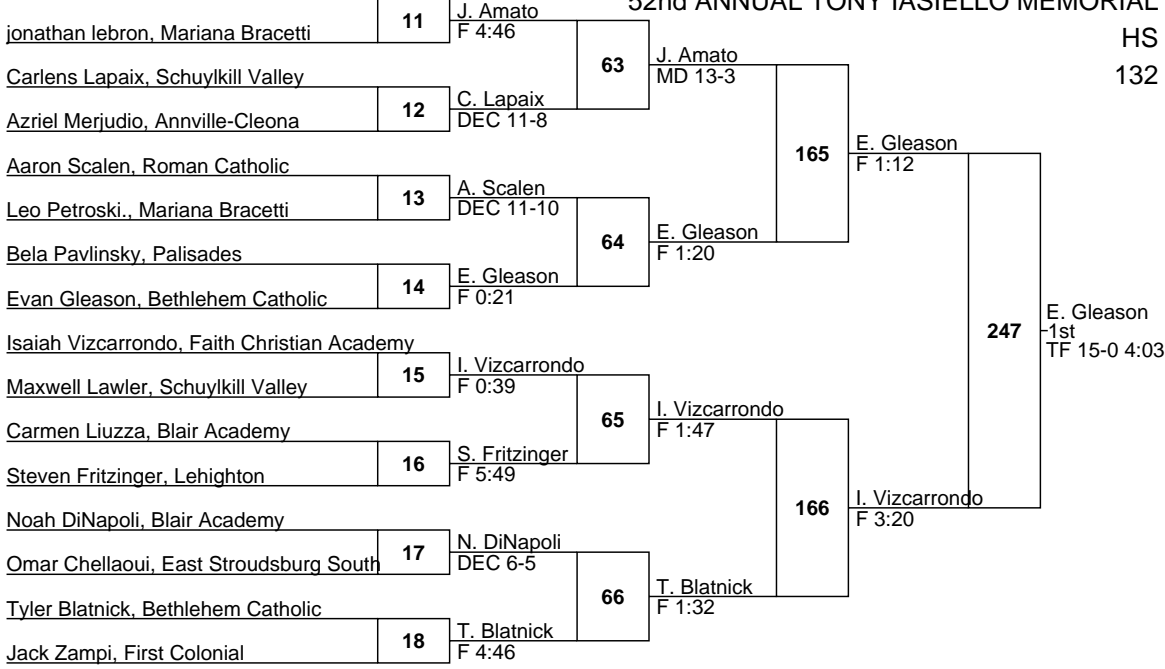

Eric Alderfer, Faith Christian Academy

52nd ANNUAL TONY IASIELLO MEMORIAL

Dawson Miller, East Stroudsburg South

52nd ANNUAL TONY IASIELLO MEMORIAL

Joey Amato, Port Jervis

52nd ANNUAL TONY IASIELLO MEMORIAL