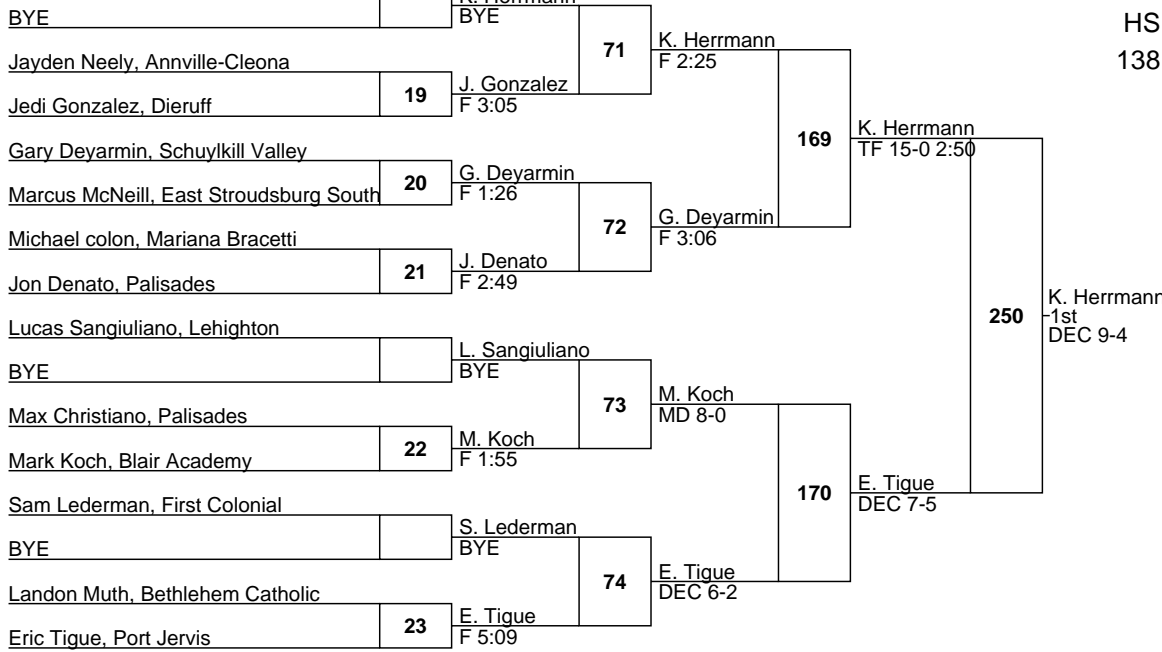

Kenny Herrmann, Bethlehem Catholic

52nd ANNUAL TONY IASIELLO MEMORIAL