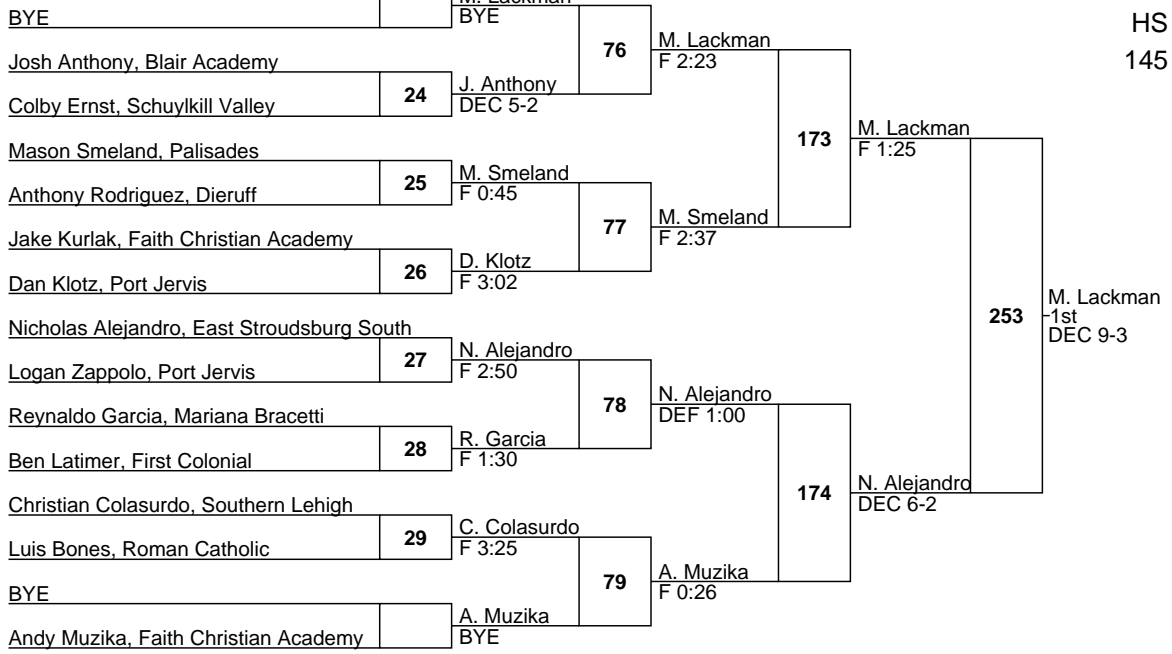

Matt Lackman, Bethlehem Catholic

52nd ANNUAL TONY IASIELLO MEMORIAL