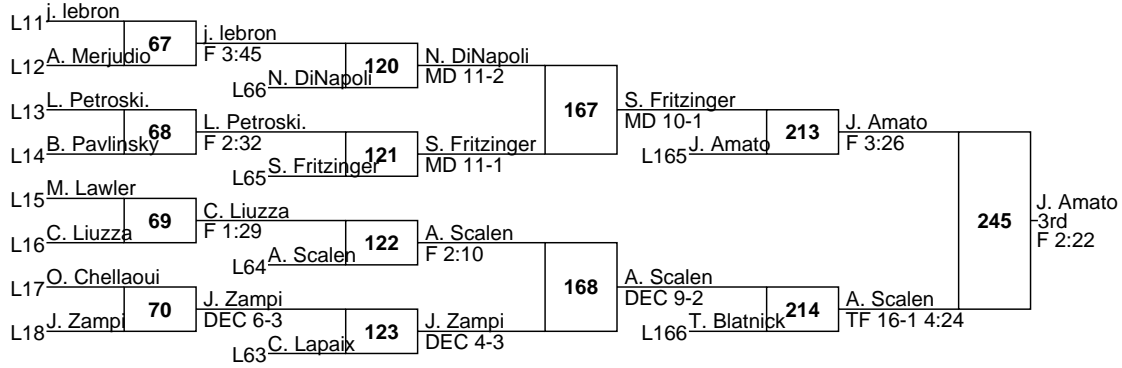

L4 N. Rivera

L BYE		N. Rivera	BYE	113
L5 N. McCaffery		A. Capps	MD 10-2	
BYE		N. McCaffery	BYE	156
BYE		N. McCaffery	FOR	
L51 J. Salerno				

L207 K. Guilbe		N. Rivera	5th FOR	237
L208 N. Rivera				
F 2:12				

Eric Alderfer, Faith Christian Academy

52nd ANNUAL TONY IASIELLO MEMORIAL

Dawson Miller, East Stroudsburg South

52nd ANNUAL TONY IASIELLO MEMORIAL

Joey Amato, Port Jervis

52nd ANNUAL TONY IASIELLO MEMORIAL