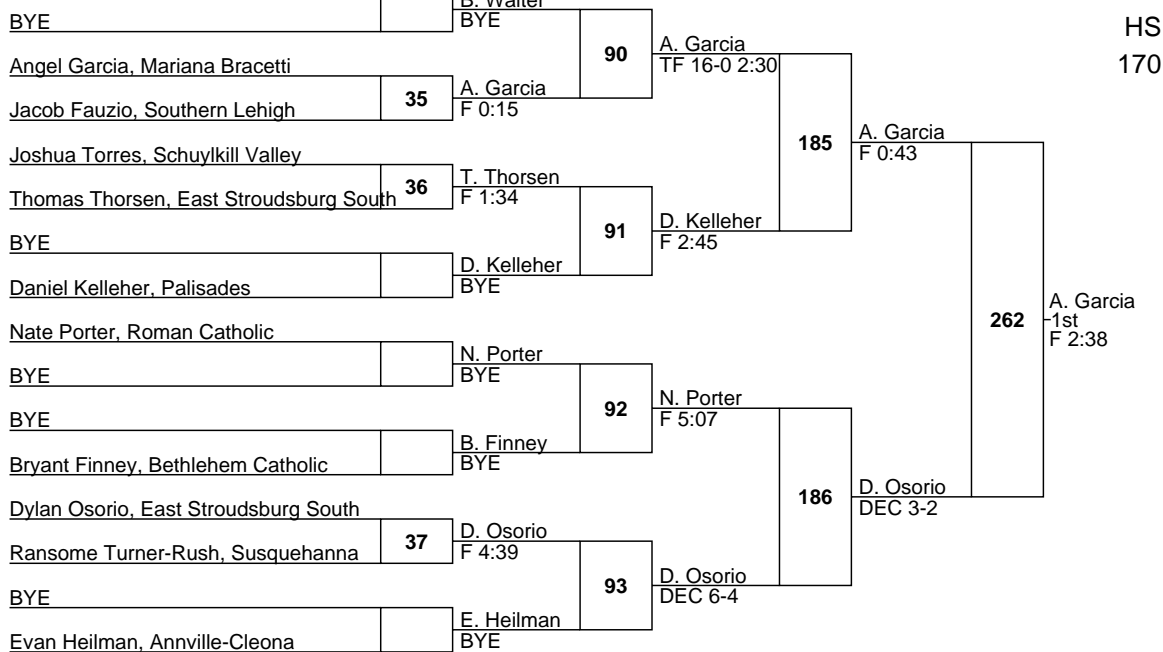

254

J. Garcia
-3rd
MD 12-4

Britton Walter, Faith Christian Academy

52nd ANNUAL TONY IASIELLO MEMORIAL

Erik Quick, Port Jervis

52nd ANNUAL TONY IASIELLO MEMORIAL

Jared Kelly, Southern Lehigh **94**

E. Quick
F 0:29
189