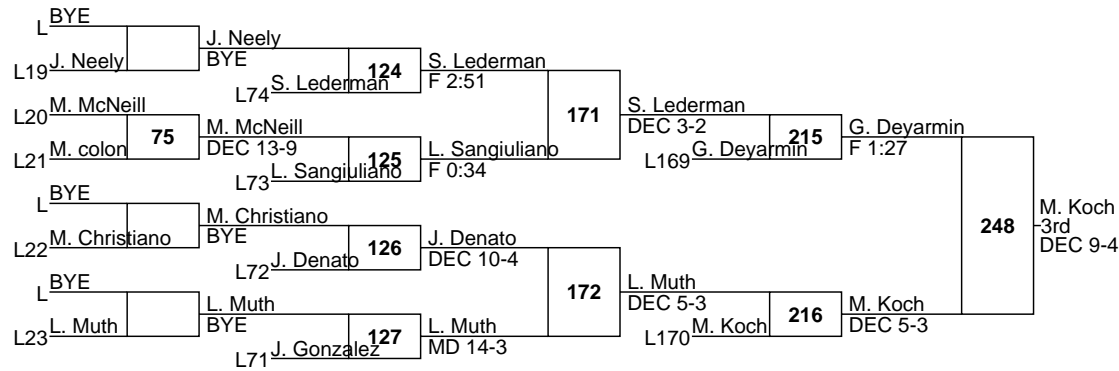

Kenny Herrmann, Bethlehem Catholic

52nd ANNUAL TONY IASIELLO MEMORIAL