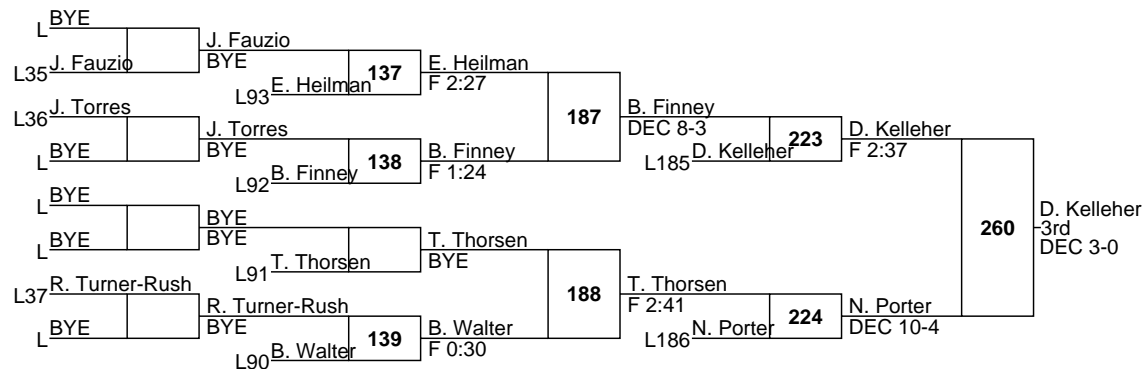

Britton Walter, Faith Christian Academy

52nd ANNUAL TONY IASIELLO MEMORIAL