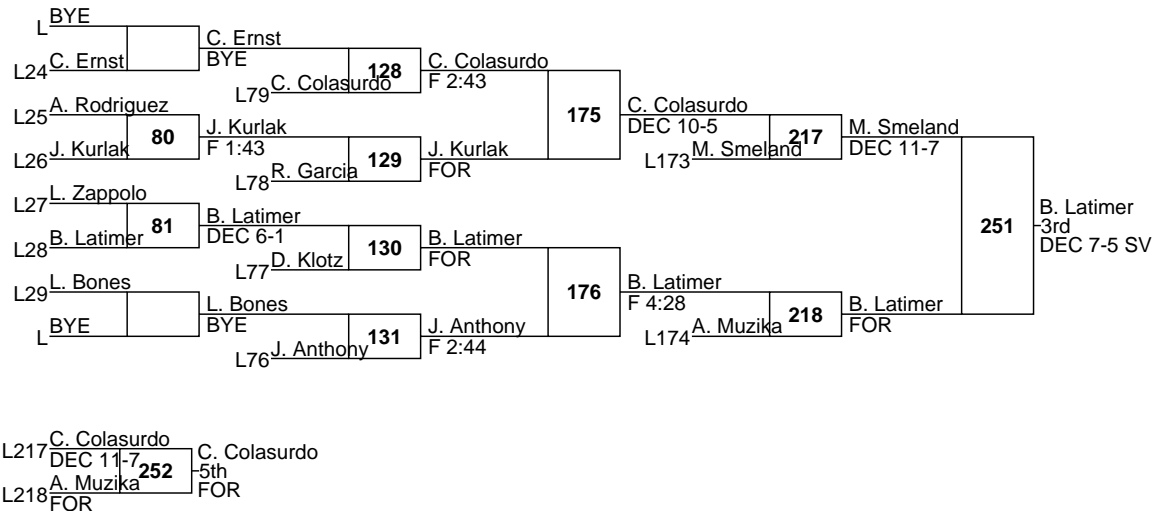

Matt Lackman, Bethlehem Catholic

52nd ANNUAL TONY IASIELLO MEMORIAL