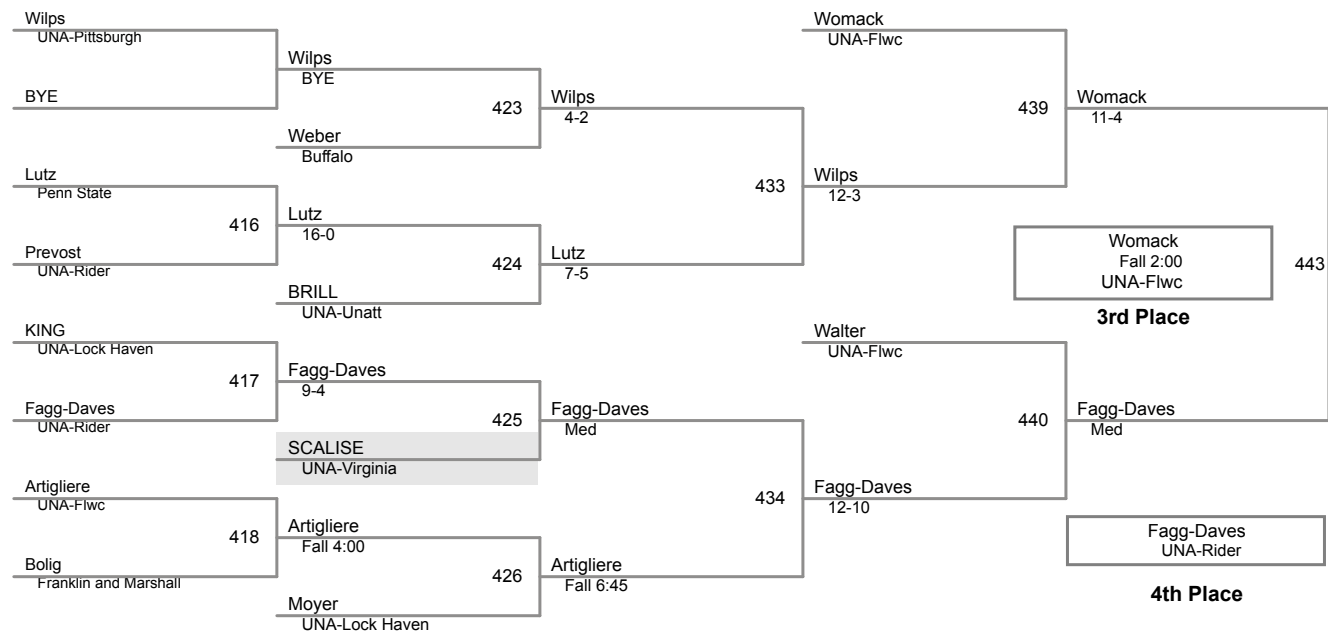

**125 Lbs**

2014 Mat Town  
College (on Mat 1)

**133 Lbs**

**141 Lbs**

2014 Mat Town  
College (on Mat 2)

**149 Lbs**

**157 Lbs**

**165 Lbs**

**174 Lbs**

2014 Mat Town  
College (on Mat 2)

**184 Lbs**

2014 Mat Town  
College (on Mat 3)

**197 Lbs**

**285 Lbs**