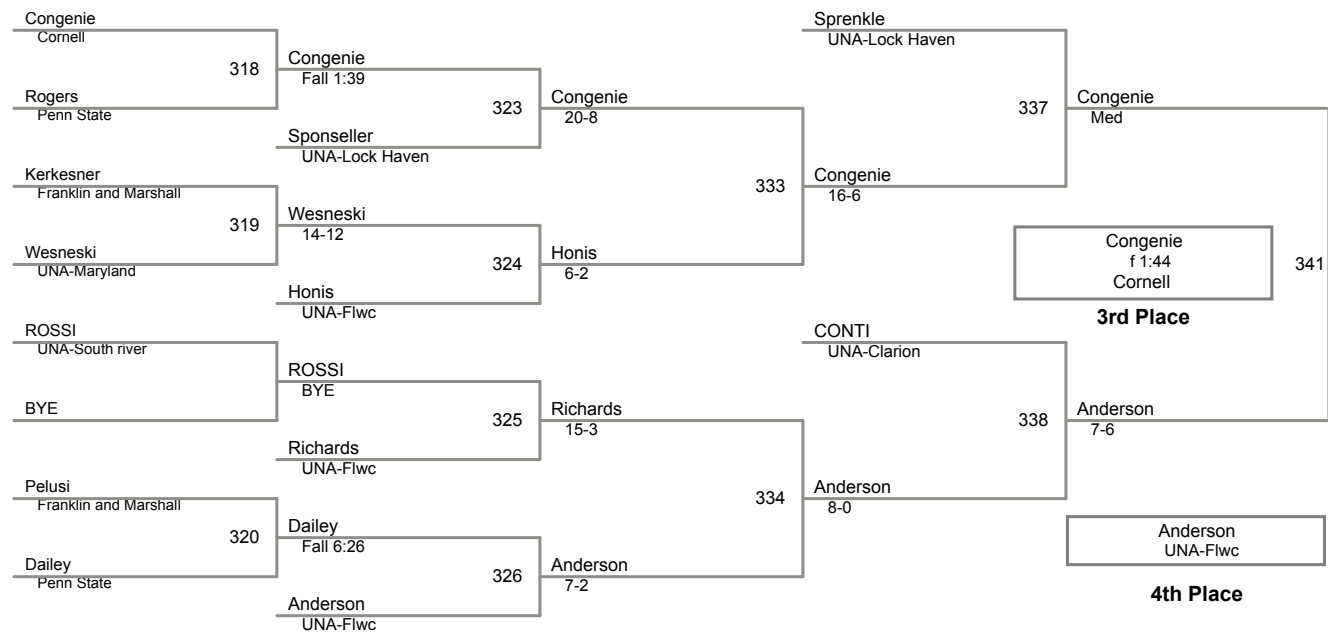

**174 Lbs**

2014 Mat Town  
College (on Mat 2)

**184 Lbs**

2014 Mat Town  
College (on Mat 3)

**197 Lbs**

**285 Lbs**