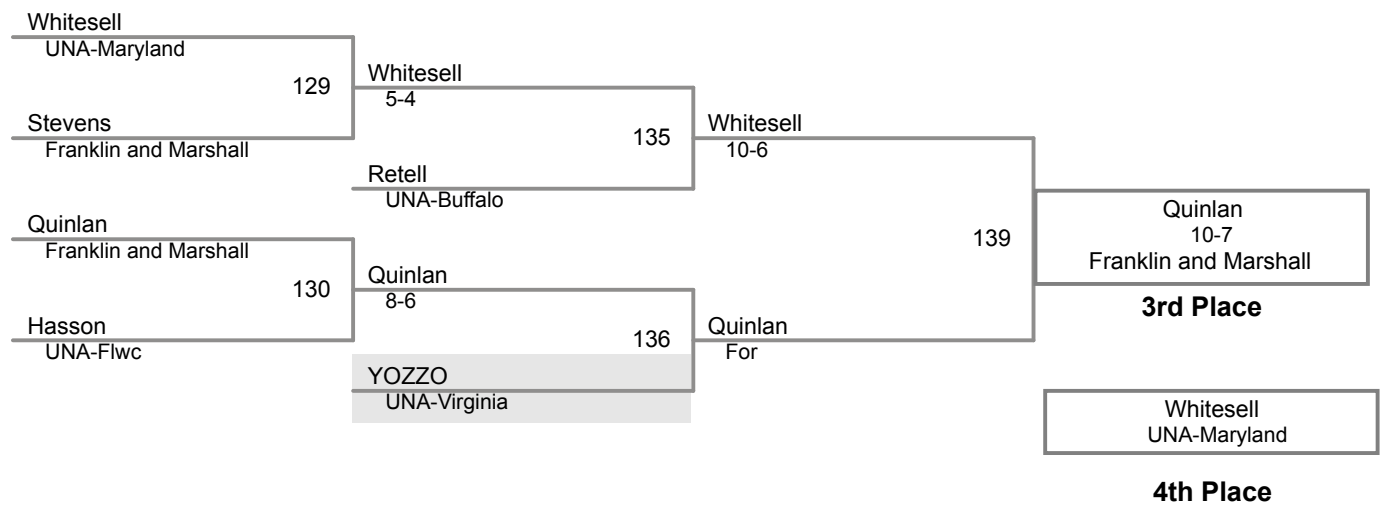

**125 Lbs**

2014 Mat Town  
College (on Mat 1)

**133 Lbs**

**141 Lbs**

2014 Mat Town  
College (on Mat 2)

**149 Lbs**

**157 Lbs**

**165 Lbs**