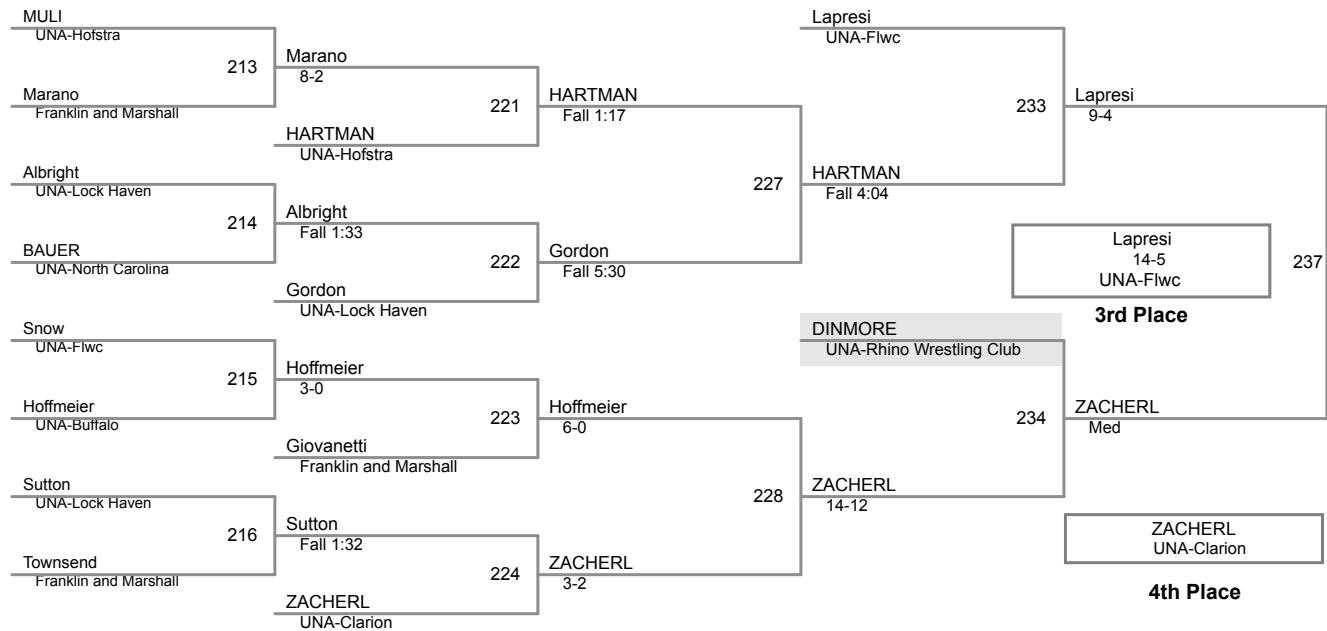

**125 Lbs**

2014 Mat Town  
College (on Mat 1)

**133 Lbs**

**141 Lbs**

2014 Mat Town  
College (on Mat 2)

**149 Lbs**

**157 Lbs**

**165 Lbs**

**174 Lbs**

2014 Mat Town  
College (on Mat 2)

**184 Lbs**

2014 Mat Town  
College (on Mat 3)

**197 Lbs**

**285 Lbs**