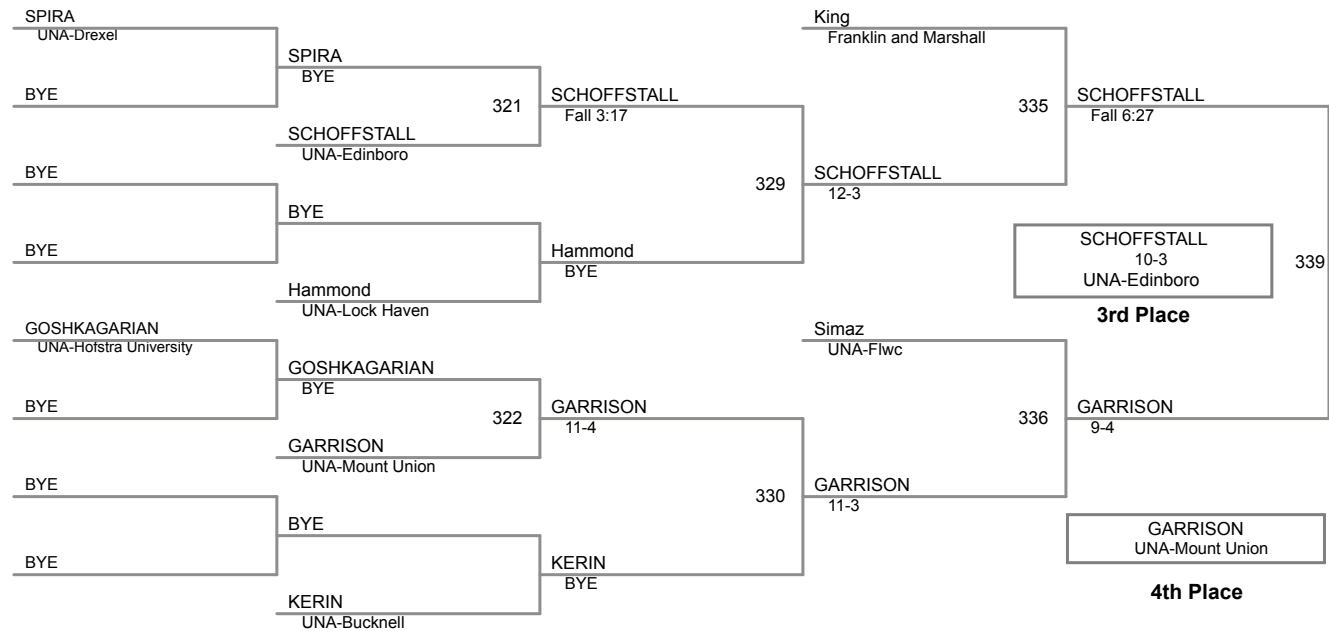

**125 Lbs**

2014 Mat Town  
College (on Mat 1)

**133 Lbs**

**141 Lbs**

2014 Mat Town  
College (on Mat 2)

**149 Lbs**

**157 Lbs**

**165 Lbs**

**174 Lbs**

2014 Mat Town  
College (on Mat 2)

**184 Lbs**

2014 Mat Town  
College (on Mat 3)

**197 Lbs**

**285 Lbs**