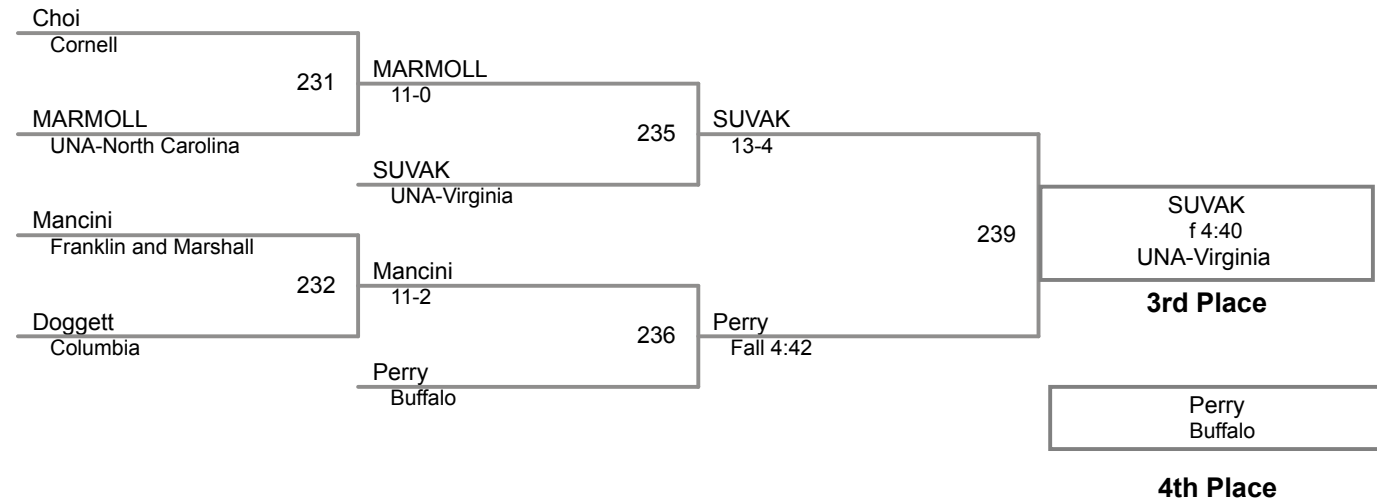

**125 Lbs**

2014 Mat Town  
College (on Mat 1)

**133 Lbs**

**141 Lbs**

2014 Mat Town  
College (on Mat 2)

**149 Lbs**

**157 Lbs**

**165 Lbs**

**174 Lbs**

2014 Mat Town  
College (on Mat 2)

**184 Lbs**

2014 Mat Town  
College (on Mat 3)

**197 Lbs**

**285 Lbs**